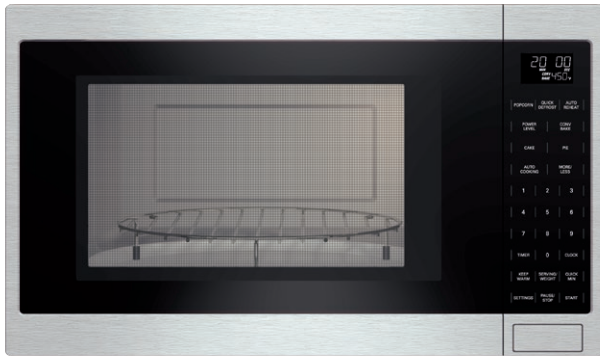

MCES BUILT-IN MICROWAVE WITH CONVECTION

MASTERPIECE® & PROFESSIONAL SERIES

FEATURES & BENEFITS

- Automatic convection bake programs
- Innovative microwave inverter technology offers consistent cooking performance
- 1,000 watts microwave power and 10 microwave power levels
- Sensor cooking programs measure humidity and adjust cooking level and cooking time
- Built-in convection microwave is the perfect companion for any Thermador wall oven

ACCESSORIES (OPTIONAL)

MCT27JS
27-Inch Trim Kit

MCT30JS
30-Inch Trim Kit

GENERAL PROPERTIES

Cavity Color	Stainless Steel
Max. Microwave Power (W)	1,000 W

CAPACITY

Cavity Capacity (cu. ft.)	1.5 cu. ft.
Turntable Diameter (in.)	15"