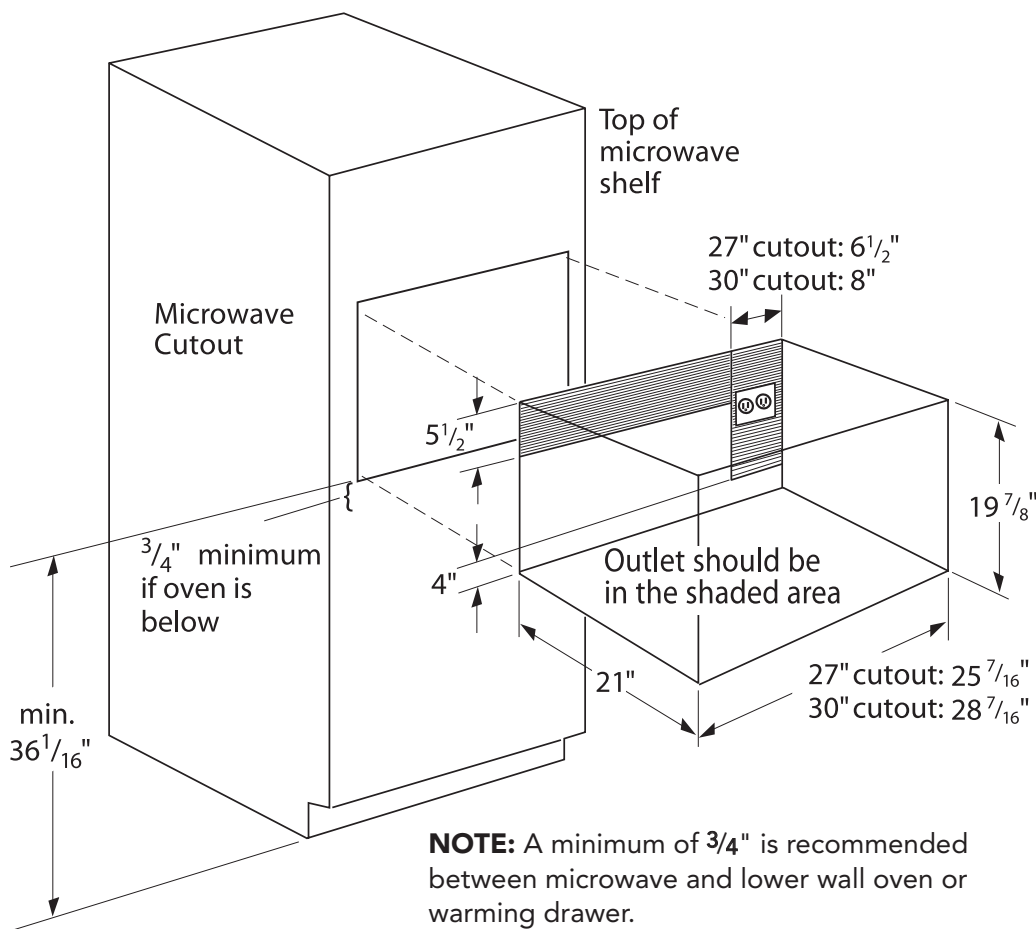

MCES
BUILT-IN MICROWAVE WITH CONVECTION
MASTERPIECE® & PROFESSIONAL SERIES

MICROWAVE OVEN AND CUTOUT DIMENSIONS

These warranties give you specific legal rights and you may have other rights that vary from state to state. Full warranty and limited warranty from date of installation. For complete warranty details, refer to your Use & Care manual, or ask your dealer.

Specifications are for planning purposes only. Refer to installation instructions and consult your countertop supplier prior to making counter opening. Consult with a heating and ventilation engineer for your specific ventilation requirements. For the most detailed information, refer to installation instructions accompanying product or write to Thermador indicating the model number. Specifications are correct at time of printing. Thermador reserves the right to change product specifications or design without notice. Some models are certified for use in Canada. Thermador is not responsible for products that are transported from the U.S. for use in Canada.