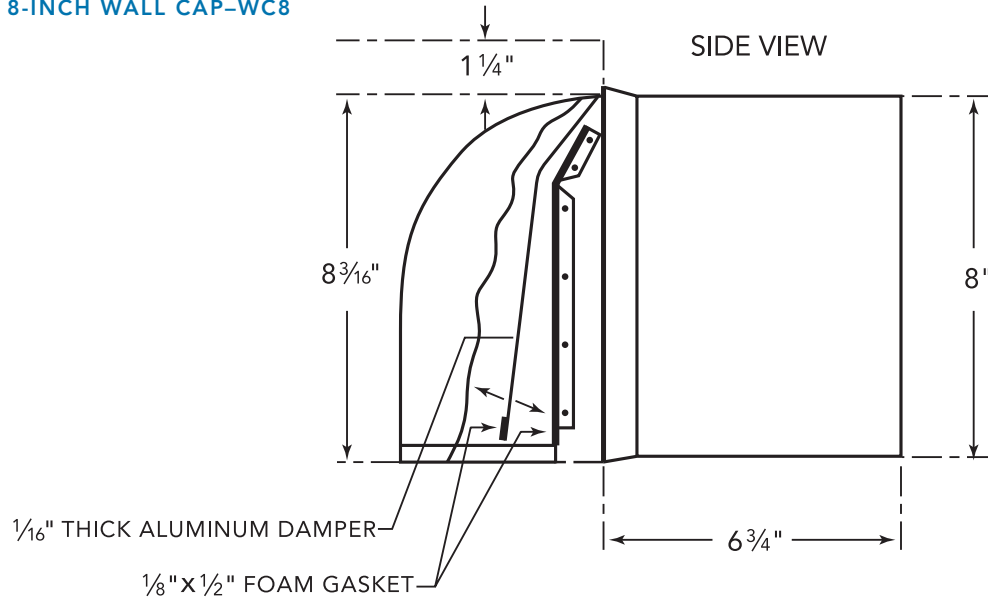

HMCB36WS

36-INCH CHIMNEY WALL HOOD WITH BLOWER

MASTERPIECE® SERIES

WALL CAPS

8-INCH WALL CAP-WC8

These warranties give you specific legal rights and you may have other rights that vary from state to state. Full warranty and limited warranty from date of installation. For complete warranty details, refer to your Use & Care manual, or ask your dealer.