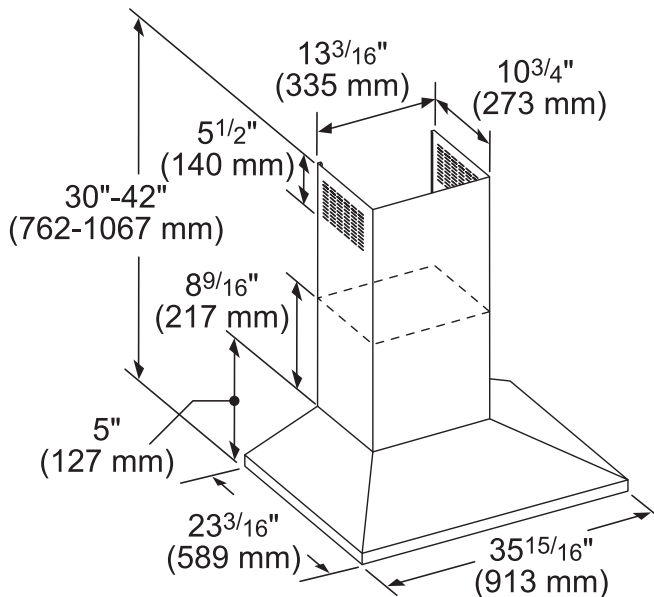

TECHNICAL DETAILS

Watts (W)	455 W
Current (A)	15 A
Volts (V)	120 V
Frequency (Hz)	60 Hz
Plug Type	3 Prong
Conduit Length	60"

DIMENSIONS & WEIGHT

Overall Appliance Dimensions (Width of Canopy Included) (HxWxD) (in)	30" – 42" x 35 15/16" x 23 3/16"
Height of the Chimney (in)	25" – 27"
Accommodates Ceiling Heights	Up to 9' Ceiling Heights
Required Distance Above Cooktop / Range Cooking Surface	30" / 30"
Diameter of Air Duct (in) Top	8"
Net Weight (lbs)	69 lbs

WARRANTY

Limited Warranty Parts and Labor	2 Year
----------------------------------	--------

*On speed 1 for ducted installation

HMCB36WS

36-INCH CHIMNEY WALL HOOD WITH BLOWER

MASTERPIECE® SERIES

HOOD DIMENSIONS

measurements in inches (mm)

OPTIONAL ACCESSORIES

CHIMNEY EXTENSION KIT CHXTHMCB

Telescoping design for extension up to 12' ceiling heights

RECIRCULATION KIT RECHMCB

Ideal for applications where ducting out is not possible