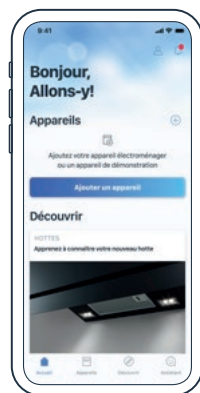

Guide de démarrage rapide

Connexion votre hotte à Home Connect aujourd'hui

1. 1 **Téléchargez l'appli Home Connect et suivre les instructions**