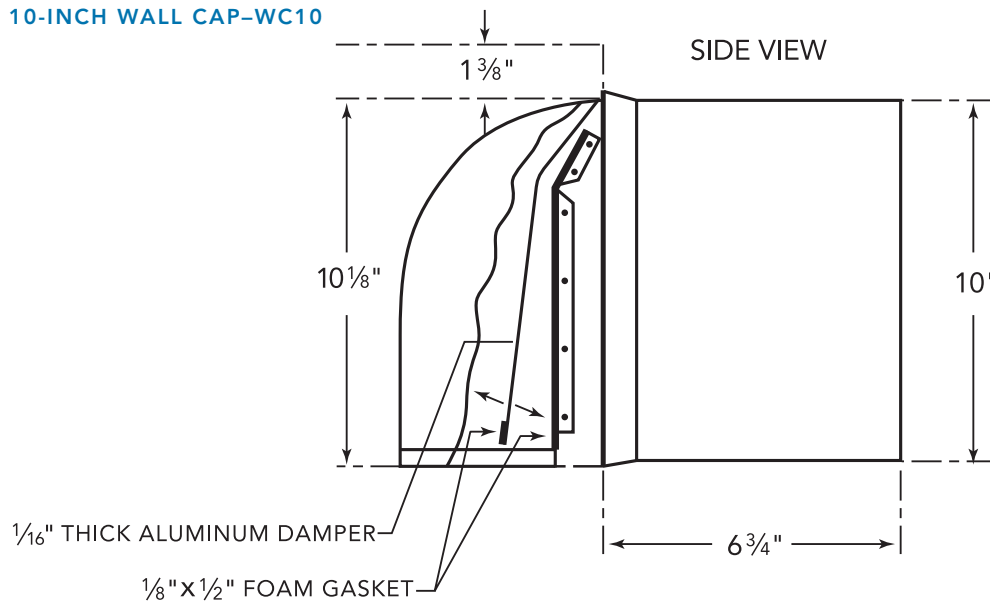

ROOF JACK & TRANSITION

ROOF JACK-RJ310

PH30HWS
24-INCH DEPTH WALL HOOD
(30-INCH WIDTH)
PROFESSIONAL® SERIES

WALL CAPS

8-INCH WALL CAP-WC8

10-INCH WALL CAP-WC10

These warranties give you specific legal rights and you may have other rights that vary from state to state. Full warranty and limited warranty from date of installation. For complete warranty details, refer to your Use & Care manual, or ask your dealer.