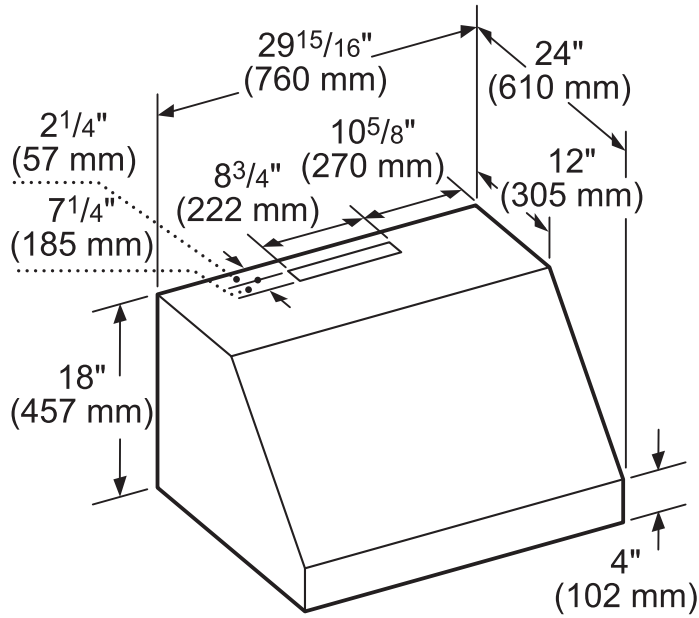

PH30HWS
24-INCH DEPTH WALL HOOD
(30-INCH WIDTH)
PROFESSIONAL® SERIES

HOOD DIMENSIONS

measurements in inches (mm)