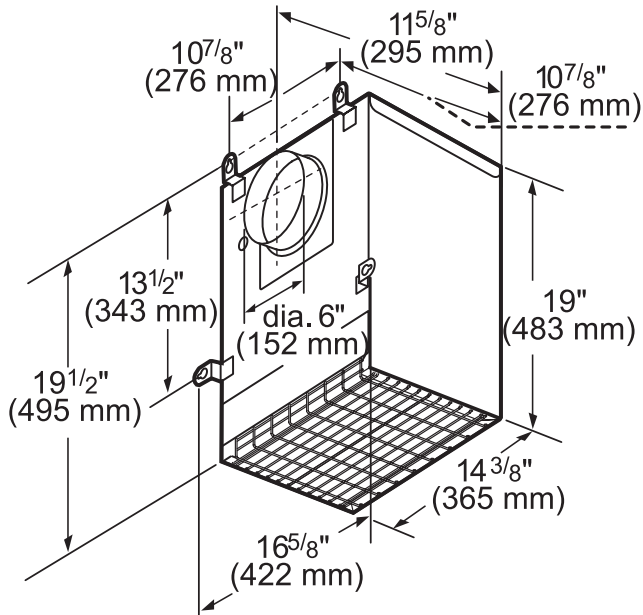

DIMENSIONS & WEIGHT

Overall Appliance Dimensions (Width Of Canopy Included) (HxWxD) (in)	18" x 29 15/16" x 24"
Required Distance Above Cooktop / Range Cooking Surface	30" / 30"
Diameter of Air Duct (in) Top	10"
Diameter of Air Duct (in) Back	10"
Net Weight (lbs)	70 lbs

PH30HWS

24-INCH DEPTH WALL HOOD

(30-INCH WIDTH)

PROFESSIONAL® SERIES

MODEL	DESCRIPTION		ELECTRIC LOAD						
			VTN630W	VTN1090W	VTI610W	VTI1010W	VTR630W	VTR1030W	VTR1330W
PH30HWS	30" Harmony Wall Hood	Amps	4.0	7.4	5.9	7.8	5.9	7.8	11.3
		Watts	480	888	708	936	708	936	1,356

REMOTE BLOWERS (MOUNTED TO ROOF OR EXTERNAL WALL)

VTR630W-600 CFM

VTR1030W-1000 CFM

measurements in inches and mm

measurements in inches and mm

VTR1330W-1300 CFM

measurements in inches and mm

PH30HWS
24-INCH DEPTH WALL HOOD
(30-INCH WIDTH)
PROFESSIONAL® SERIES