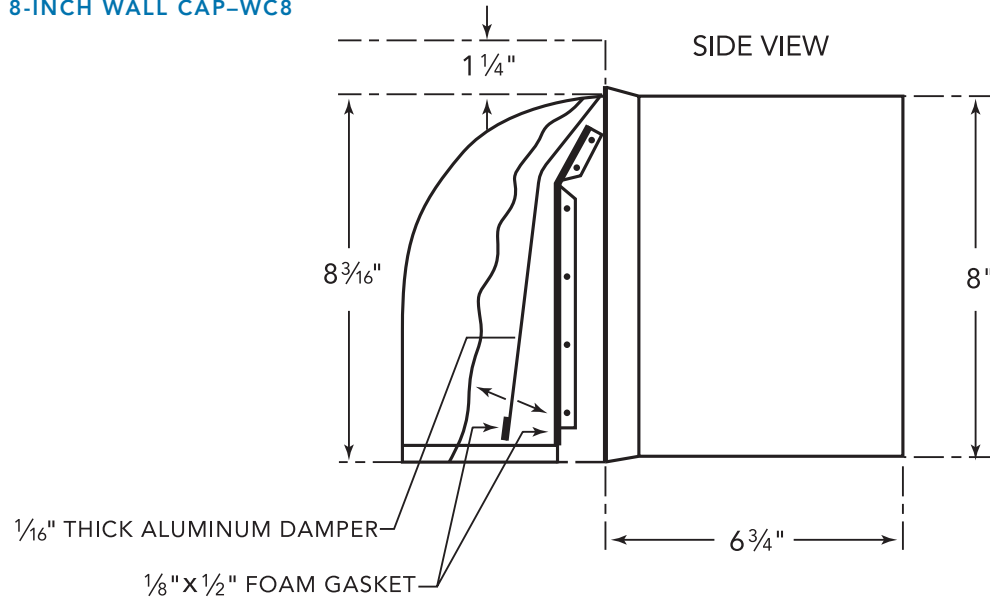

ROOF JACK & TRANSITION

ROOF JACK-RJ310

PH30HWS
24-INCH DEPTH WALL HOOD
(30-INCH WIDTH)
PROFESSIONAL® SERIES

WALL CAPS

8-INCH WALL CAP-WC8

10-INCH WALL CAP-WC10

These warranties give you specific legal rights and you may have other rights that vary from state to state. Full warranty and limited warranty from date of installation. For complete warranty details, refer to your Use & Care manual, or ask your dealer.