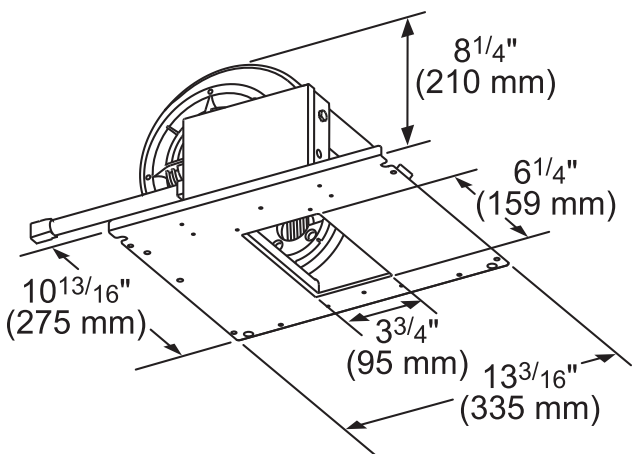

REMOTE BLOWERS (MOUNTED TO ROOF OR EXTERNAL WALL)

VTR630W-600 CFM

VTR1030W-1000 CFM

measurements in inches and mm

measurements in inches and mm

VTR1330W-1300 CFM

measurements in inches and mm

PH30HWS
24-INCH DEPTH WALL HOOD
(30-INCH WIDTH)
PROFESSIONAL® SERIES

INLINE BLOWERS (MOUNTED BETWEEN KITCHEN AND EXTERNAL WALL)

VTI610W-600 CFM

measurements in inches and mm

VTI1010W-1000 CFM

measurements in inches and mm

INTEGRATED BLOWERS (MOUNTED IN HOOD)

VTN630W-600 CFM

measurements in inches (mm)