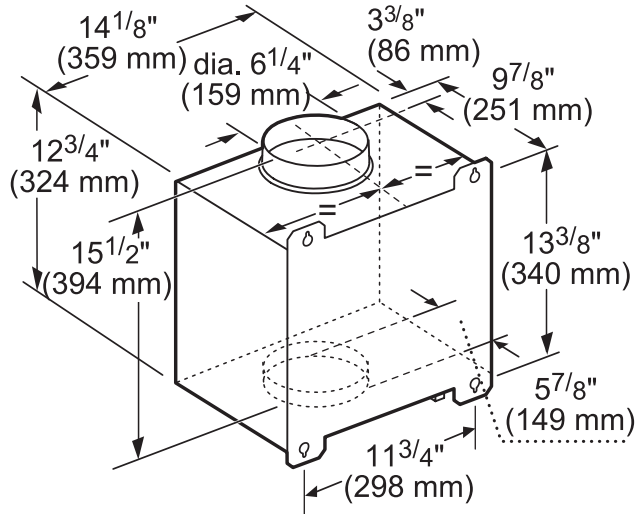

PH30HWS
24-INCH DEPTH WALL HOOD
(30-INCH WIDTH)
PROFESSIONAL® SERIES

INLINE BLOWERS (MOUNTED BETWEEN KITCHEN AND EXTERNAL WALL)

VTI610W-600 CFM

measurements in inches and mm

VTI1010W-1000 CFM