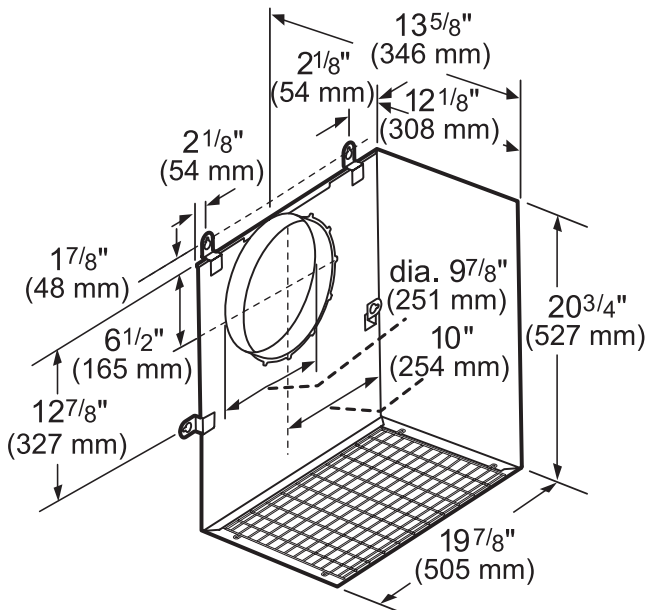

DIMENSIONS & WEIGHT

Overall Appliance Dimensions (Width Of Canopy Included) (HxWxD) (in)	18" x 29 15/16" x 24"
Required Distance Above Cooktop / Range Cooking Surface	30" / 30"
Diameter of Air Duct (in) Top	10"
Diameter of Air Duct (in) Back	10"
Net Weight (lbs)	70 lbs

REMOTE BLOWERS (MOUNTED TO ROOF OR EXTERNAL WALL)

VTR630W-600 CFM

VTR1030W-1000 CFM

measurements in inches and mm

measurements in inches and mm

VTR1330W-1300 CFM

measurements in inches and mm

PH30HWS
24-INCH DEPTH WALL HOOD
(30-INCH WIDTH)
PROFESSIONAL® SERIES