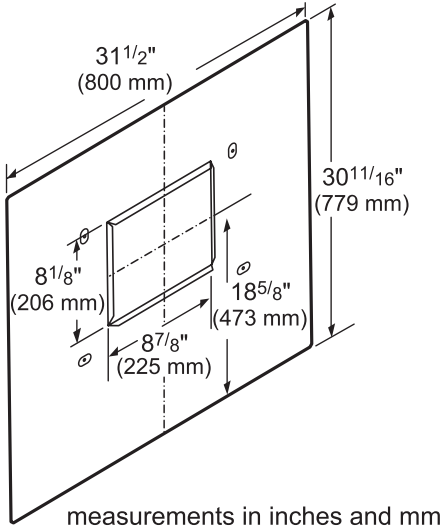

DIMENSIONS & WEIGHT

Overall Appliance Dimensions (Width Of Canopy Included) (HxWxD) (in)	18" x 29 15/16" x 24"
Required Distance Above Cooktop / Range Cooking Surface	30" / 30"
Diameter of Air Duct (in) Top	10"
Diameter of Air Duct (in) Back	10"
Net Weight (lbs)	70 lbs

VTN1090R-1000 CFM

measurements in inches and mm

PH30HWS
24-INCH DEPTH WALL HOOD
(30-INCH WIDTH)
PROFESSIONAL® SERIES

REMOTE BLOWER ACCESSORIES

ROOFPLATE-RFPLT600P

ROOFPLATE-RFPLT1000P

EXTNCB25W

For use with the following Inline and Remote Blowers: VTR630W, VTR1030W, VTR1330W, VTI610W, VTI1010W