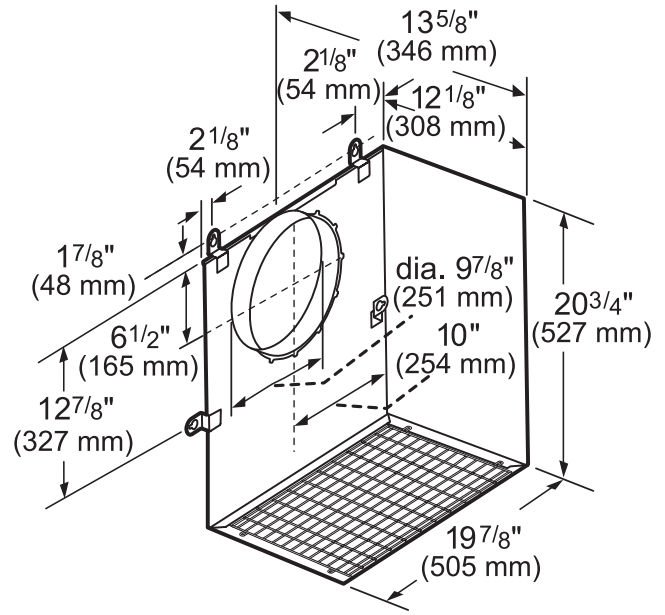

measurements in inches and mm