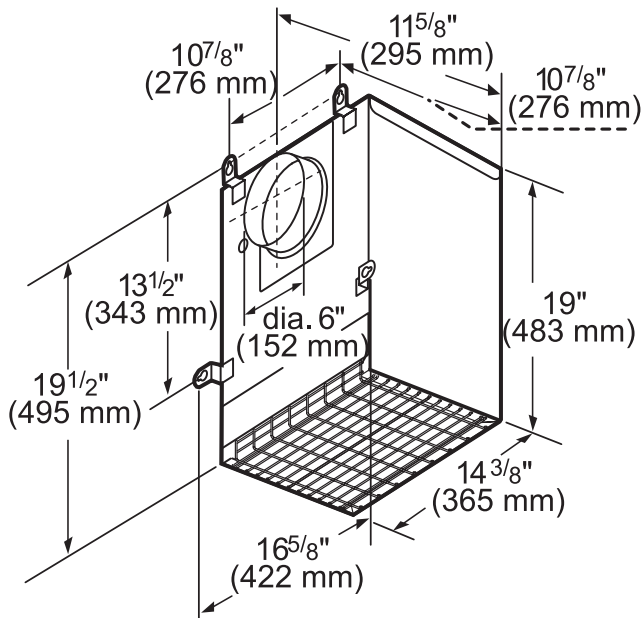

DIMENSIONS & WEIGHT

Overall Appliance Dimensions (Width Of Canopy Included) (HxWxD) (in)	18" x 35 15/16" x 27"
Required Distance Above Cooktop / Range Cooking Surface	30" / 30"
Diameter of Air Duct (in) Top	10"
Diameter of Air Duct (in) Back	10"
Net Weight (lbs)	80 lbs

PH36GWS

27-INCH DEPTH WALL HOOD (36-INCH WIDTH)

PROFESSIONAL® SERIES

MODEL	DESCRIPTION		ELECTRIC LOAD						
			VTN630W	VTN1090W	VTI610W	VTI1010W	VTR630W	VTR1030W	VTR1330W
PH36GWS	36" Grand Wall Hood	Amps	9.2	12.6	11.1	13.0	11.1	13.0	16.5
		Watts	1,104	1,512	1,332	1,560	1,332	1,560	1,980

REMOTE BLOWERS (MOUNTED TO ROOF OR EXTERNAL WALL)

VTR630W-600 CFM

VTR1030W-1000 CFM

measurements in inches and mm

measurements in inches and mm

VTR1330W-1300 CFM

measurements in inches and mm

PH36GWS
27-INCH DEPTH WALL HOOD
(36-INCH WIDTH)
PROFESSIONAL® SERIES