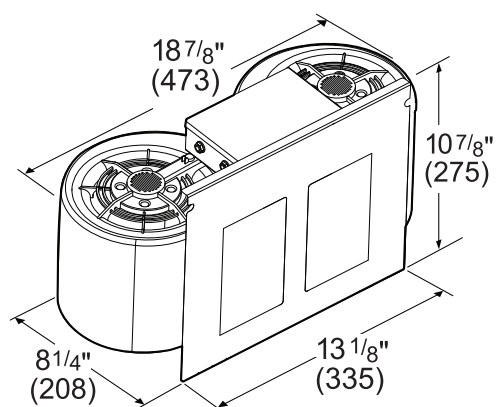

measurements in inches and mm