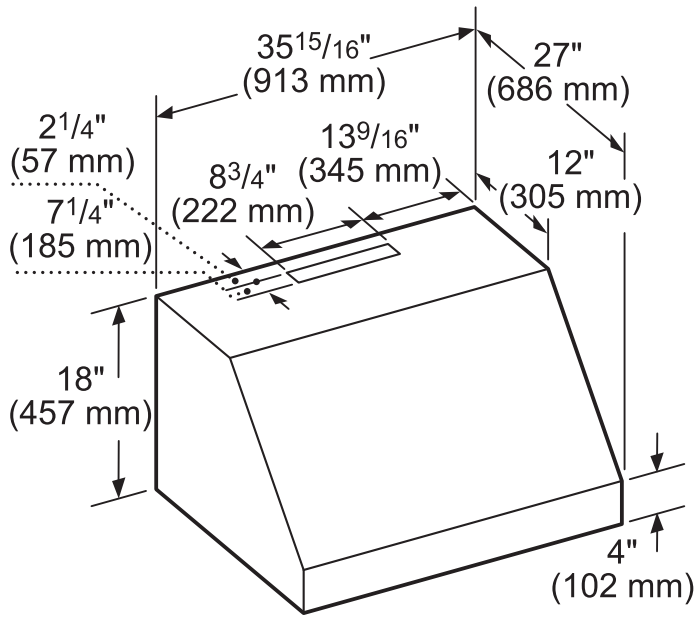

DIMENSIONS & WEIGHT

Overall Appliance Dimensions (Width Of Canopy Included) (HxWxD) (in)	18" x 35 15/16" x 27"
Required Distance Above Cooktop / Range Cooking Surface	30" / 30"
Diameter of Air Duct (in) Top	10"
Diameter of Air Duct (in) Back	10"
Net Weight (lbs)	80 lbs

WARRANTY

Limited Warranty Parts And Labor	2 Year
----------------------------------	--------

PH36GWS
27-INCH DEPTH WALL HOOD
(36-INCH WIDTH)
PROFESSIONAL® SERIES

HOOD DIMENSIONS

measurements in inches (mm)