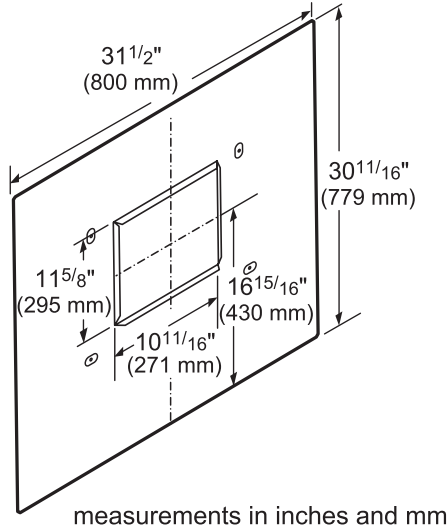

DIMENSIONS & WEIGHT

Overall Appliance Dimensions (Width Of Canopy Included) (HxWxD) (in)	18" x 35 15/16" x 27"
Required Distance Above Cooktop / Range Cooking Surface	30" / 30"
Diameter of Air Duct (in) Top	10"
Diameter of Air Duct (in) Back	10"
Net Weight (lbs)	80 lbs

VTN1090R-1000 CFM

measurements in inches and mm

PH36GWS
27-INCH DEPTH WALL HOOD
(36-INCH WIDTH)
 PROFESSIONAL® SERIES

REMOTE BLOWER ACCESSORIES

ROOFPLATE-RFPLT600P

ROOFPLATE-RFPLT1000P

EXTNCB25W

For use with the following Inline and Remote Blowers: VTR630W, VTR1030W, VTR1330W, VTI610W, VTI1010W