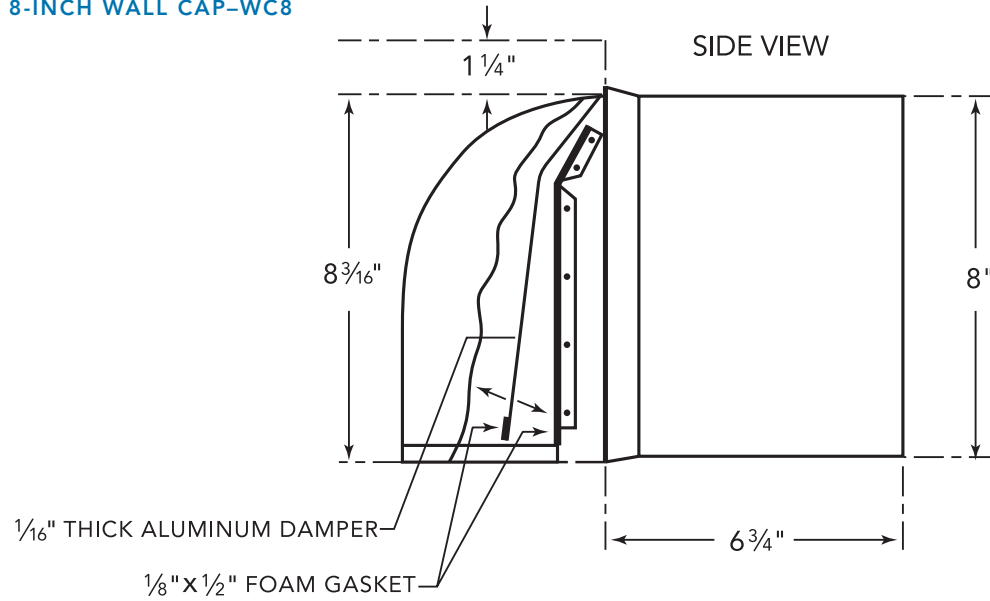

ROOF JACK & TRANSITION

ROOF JACK-RJ310

PH36GWS
27-INCH DEPTH WALL HOOD
(36-INCH WIDTH)
PROFESSIONAL® SERIES

WALL CAPS

8-INCH WALL CAP-WC8

10-INCH WALL CAP-WC10

These warranties give you specific legal rights and you may have other rights that vary from state to state. Full warranty and limited warranty from date of installation. For complete warranty details, refer to your Use & Care manual, or ask your dealer.