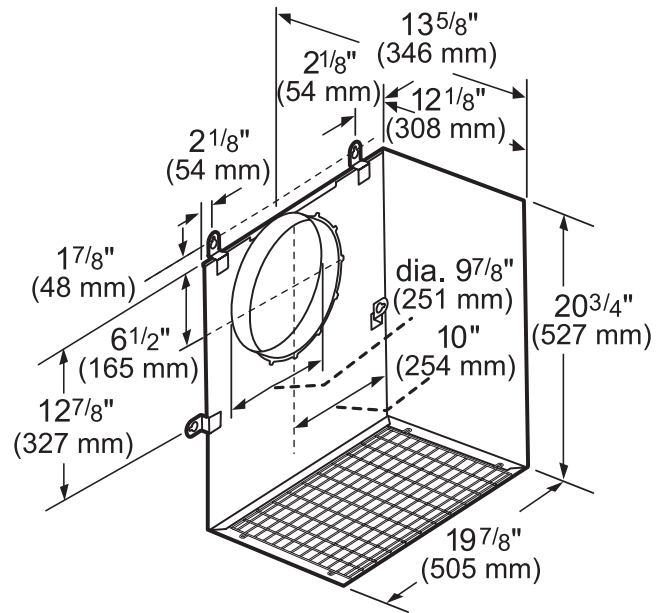

DIMENSIONS & WEIGHT

Overall Appliance Dimensions (Width Of Canopy Included) (HxWxD) (in)	18" x 35 15/16" x 27"
Required Distance Above Cooktop / Range Cooking Surface	30" / 30"
Diameter of Air Duct (in) Top	10"
Diameter of Air Duct (in) Back	10"
Net Weight (lbs)	80 lbs

PH36GWS

27-INCH DEPTH WALL HOOD (36-INCH WIDTH)

PROFESSIONAL® SERIES

MODEL	DESCRIPTION		ELECTRIC LOAD						
			VTN630W	VTN1090W	VTI610W	VTI1010W	VTR630W	VTR1030W	VTR1330W
PH36GWS	36" Grand Wall Hood	Amps	9.2	12.6	11.1	13.0	11.1	13.0	16.5
		Watts	1,104	1,512	1,332	1,560	1,332	1,560	1,980

REMOTE BLOWERS (MOUNTED TO ROOF OR EXTERNAL WALL)

VTR630W-600 CFM

VTR1030W-1000 CFM

measurements in inches and mm

measurements in inches and mm

VTR1330W-1300 CFM

measurements in inches and mm

PH36GWS
27-INCH DEPTH WALL HOOD
(36-INCH WIDTH)
PROFESSIONAL® SERIES