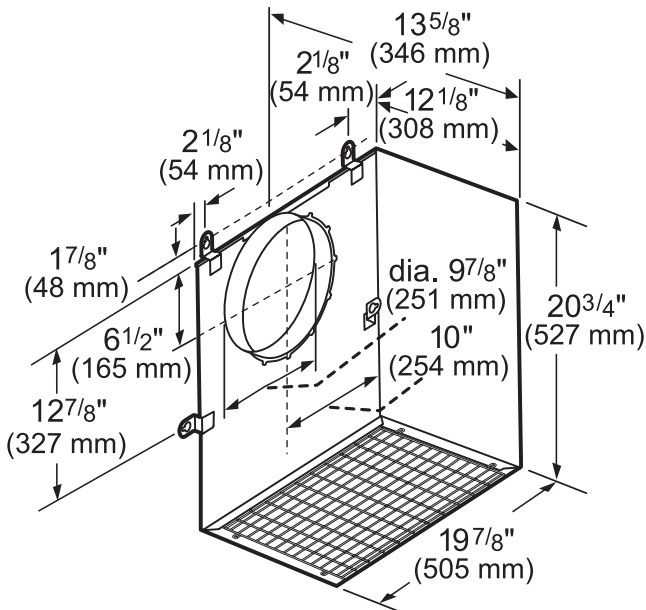

DIMENSIONS & WEIGHT

Overall Appliance Dimensions (Width Of Canopy Included) (HxWxD) (in)	18" x 35 15/16" x 27"
Required Distance Above Cooktop / Range Cooking Surface	30" / 30"
Diameter of Air Duct (in) Top	10"
Diameter of Air Duct (in) Back	10"
Net Weight (lbs)	80 lbs

REMOTE BLOWERS (MOUNTED TO ROOF OR EXTERNAL WALL)

VTR630W-600 CFM

VTR1030W-1000 CFM

measurements in inches and mm

measurements in inches and mm

VTR1330W-1300 CFM

measurements in inches and mm

PH36GWS
27-INCH DEPTH WALL HOOD
(36-INCH WIDTH)
PROFESSIONAL® SERIES