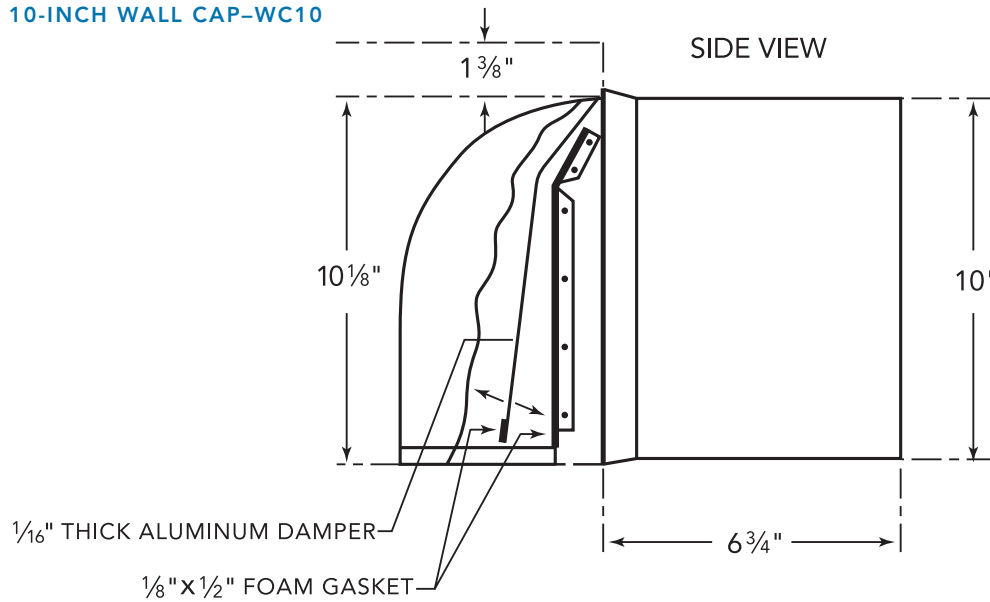

ROOF JACK & TRANSITION

ROOF JACK-RJ310

PH36GWS
27-INCH DEPTH WALL HOOD
(36-INCH WIDTH)
PROFESSIONAL® SERIES

WALL CAPS

8-INCH WALL CAP-WC8

10-INCH WALL CAP-WC10

These warranties give you specific legal rights and you may have other rights that vary from state to state. Full warranty and limited warranty from date of installation. For complete warranty details, refer to your Use & Care manual, or ask your dealer.