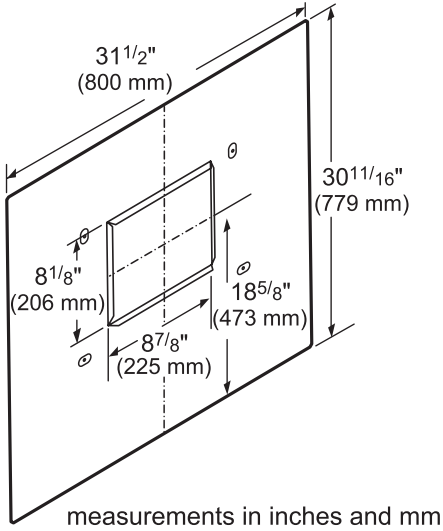

DIMENSIONS & WEIGHT

Overall Appliance Dimensions (Width Of Canopy Included) (HxWxD) (in)	18" x 35 15/16" x 24"
Required Distance Above Cooktop / Range Cooking Surface	30" / 30"
Diameter of Air Duct (in) Top	10"
Diameter of Air Duct (in) Back	10"
Net Weight (lbs)	75 lbs

VTN1090R-1000 CFM

measurements in inches and mm

PH36HWS
24-INCH DEPTH WALL HOOD
(36-INCH WIDTH)
PROFESSIONAL® SERIES

REMOTE BLOWER ACCESSORIES

ROOFPLATE-RFPLT600P

ROOFPLATE-RFPLT1000P

EXTNCB25W

For use with the following Inline and Remote Blowers: VTR630W, VTR1030W, VTR1330W, VTI610W, VTI1010W