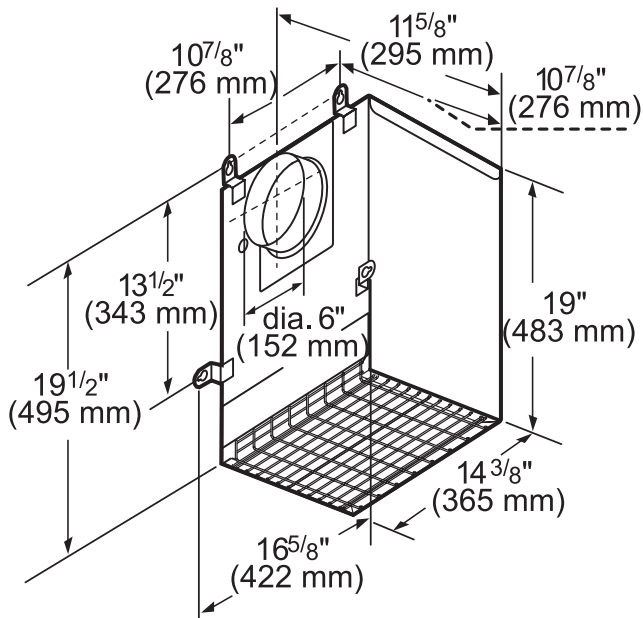

DIMENSIONS & WEIGHT

Overall Appliance Dimensions (Width Of Canopy Included) (HxWxD) (in)	18" x 35 15/16" x 24"
Required Distance Above Cooktop / Range Cooking Surface	30" / 30"
Diameter of Air Duct (in) Top	10"
Diameter of Air Duct (in) Back	10"
Net Weight (lbs)	75 lbs

PH36HWS

24-INCH DEPTH WALL HOOD (36-INCH WIDTH)

PROFESSIONAL® SERIES

MODEL	DESCRIPTION		ELECTRIC LOAD						
			VTN630W	VTN1090W	VTI610W	VTI1010W	VTR630W	VTR1030W	VTR1330W
PH36HWS	36" Harmony Wall Hood	Amps	4	7.4	5.9	7.8	5.9	7.8	11.3
		Watts	480	888	708	936	708	936	1,356

REMOTE BLOWERS (MOUNTED TO ROOF OR EXTERNAL WALL)

VTR630W-600 CFM

VTR1030W-1000 CFM

measurements in inches and mm

measurements in inches and mm

VTR1330W-1300 CFM

measurements in inches and mm

PH36HWS
24-INCH DEPTH WALL HOOD
(36-INCH WIDTH)
PROFESSIONAL® SERIES