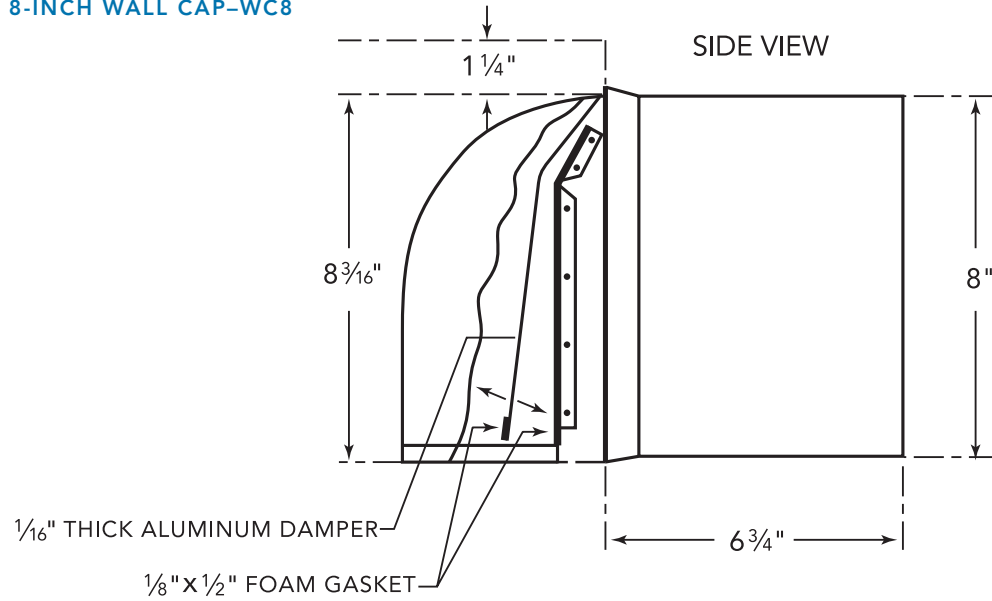

ROOF JACK & TRANSITION

ROOF JACK-RJ310

PH36HWS
24-INCH DEPTH WALL HOOD
(36-INCH WIDTH)
PROFESSIONAL® SERIES

WALL CAPS

8-INCH WALL CAP-WC8

10-INCH WALL CAP-WC10

These warranties give you specific legal rights and you may have other rights that vary from state to state. Full warranty and limited warranty from date of installation. For complete warranty details, refer to your Use & Care manual, or ask your dealer.