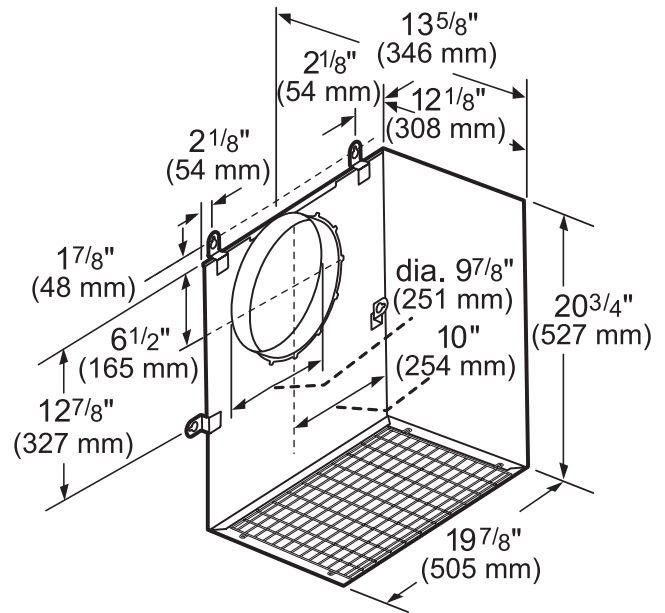

DIMENSIONS & WEIGHT

Overall Appliance Dimensions (Width Of Canopy Included) (HxWxD) (in)	18" x 35 15/16" x 24"
Required Distance Above Cooktop / Range Cooking Surface	30" / 30"
Diameter of Air Duct (in) Top	10"
Diameter of Air Duct (in) Back	10"
Net Weight (lbs)	75 lbs

PH36HWS

24-INCH DEPTH WALL HOOD (36-INCH WIDTH)

PROFESSIONAL® SERIES

MODEL	DESCRIPTION		ELECTRIC LOAD						
			VTN630W	VTN1090W	VTI610W	VTI1010W	VTR630W	VTR1030W	VTR1330W
PH36HWS	36" Harmony Wall Hood	Amps	4	7.4	5.9	7.8	5.9	7.8	11.3
		Watts	480	888	708	936	708	936	1,356

REMOTE BLOWERS (MOUNTED TO ROOF OR EXTERNAL WALL)

VTR630W-600 CFM

VTR1030W-1000 CFM

measurements in inches and mm

measurements in inches and mm

VTR1330W-1300 CFM

measurements in inches and mm

PH36HWS
24-INCH DEPTH WALL HOOD
(36-INCH WIDTH)
PROFESSIONAL® SERIES