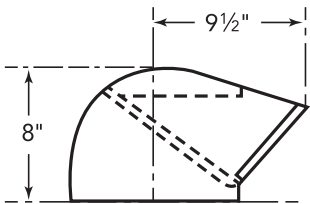

ROOF JACK & TRANSITION

ROOF JACK-RJ310