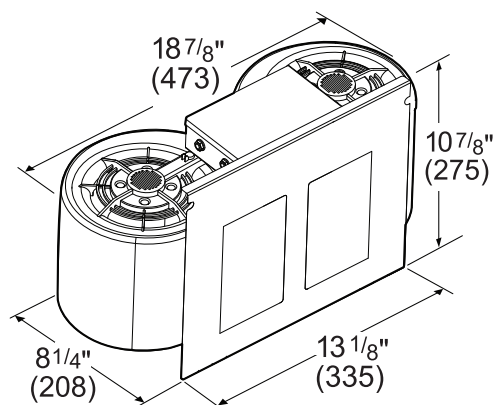

measurements in inches and mm