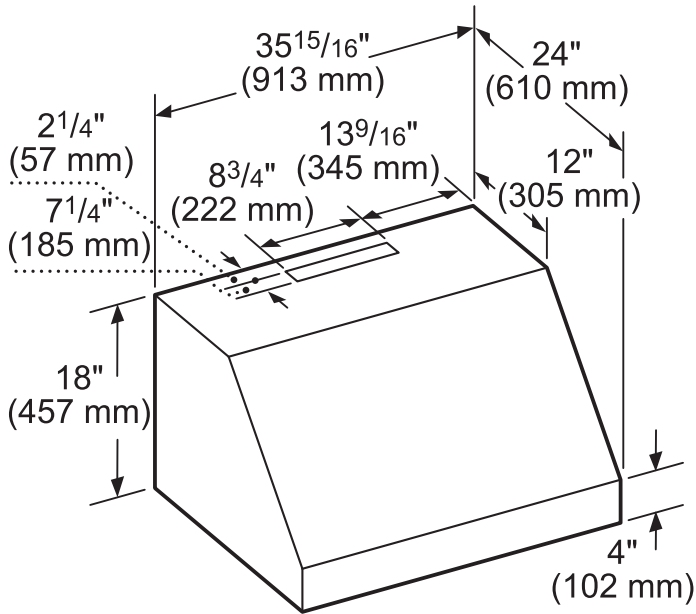

PH36HWS
24-INCH DEPTH WALL HOOD
(36-INCH WIDTH)
PROFESSIONAL® SERIES

HOOD DIMENSIONS

measurements in inches (mm)

OPTIONAL ACCESSORIES

1. **36" WIDE DUCT COVER**
   DC366W 6" TALL
   DC367W 20"-54" TALL

Stainless steel duct cover for wall hood applications