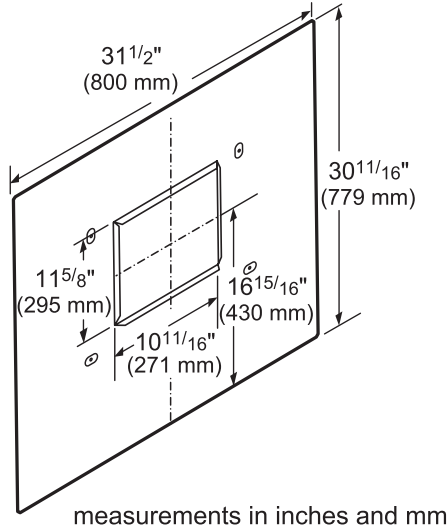

DIMENSIONS & WEIGHT

Overall Appliance Dimensions (Width Of Canopy Included) (HxWxD) (in)	18" x 35 15/16" x 24"
Required Distance Above Cooktop / Range Cooking Surface	30" / 30"
Diameter of Air Duct (in) Top	10"
Diameter of Air Duct (in) Back	10"
Net Weight (lbs)	75 lbs

VTN1090R-1000 CFM

measurements in inches and mm

PH36HWS
24-INCH DEPTH WALL HOOD
(36-INCH WIDTH)
PROFESSIONAL® SERIES

REMOTE BLOWER ACCESSORIES

ROOFPLATE-RFPLT600P

ROOFPLATE-RFPLT1000P

EXTNCB25W

For use with the following Inline and Remote Blowers: VTR630W, VTR1030W, VTR1330W, VTI610W, VTI1010W