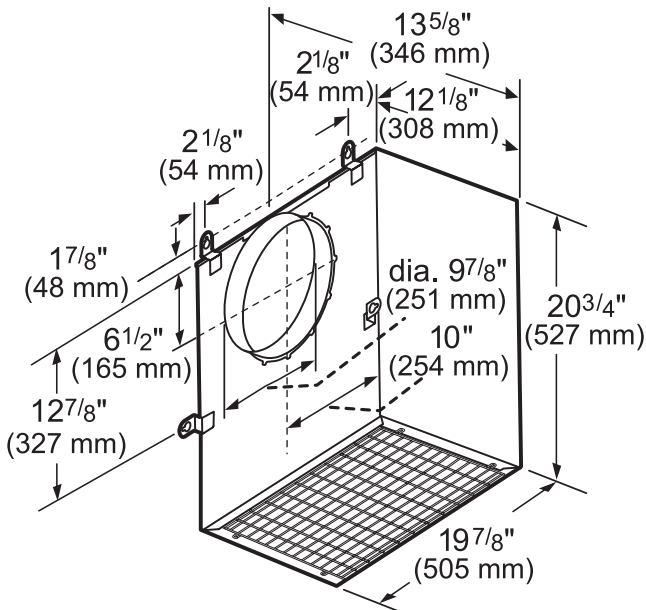

DIMENSIONS & WEIGHT

Overall Appliance Dimensions (Width Of Canopy Included) (HxWxD) (in)	18" x 35 15/16" x 24"
Required Distance Above Cooktop / Range Cooking Surface	30" / 30"
Diameter of Air Duct (in) Top	10"
Diameter of Air Duct (in) Back	10"
Net Weight (lbs)	75 lbs

REMOTE BLOWERS (MOUNTED TO ROOF OR EXTERNAL WALL)

VTR630W-600 CFM

VTR1030W-1000 CFM

measurements in inches and mm

measurements in inches and mm

VTR1330W-1300 CFM

measurements in inches and mm

PH36HWS
24-INCH DEPTH WALL HOOD
(36-INCH WIDTH)
PROFESSIONAL® SERIES