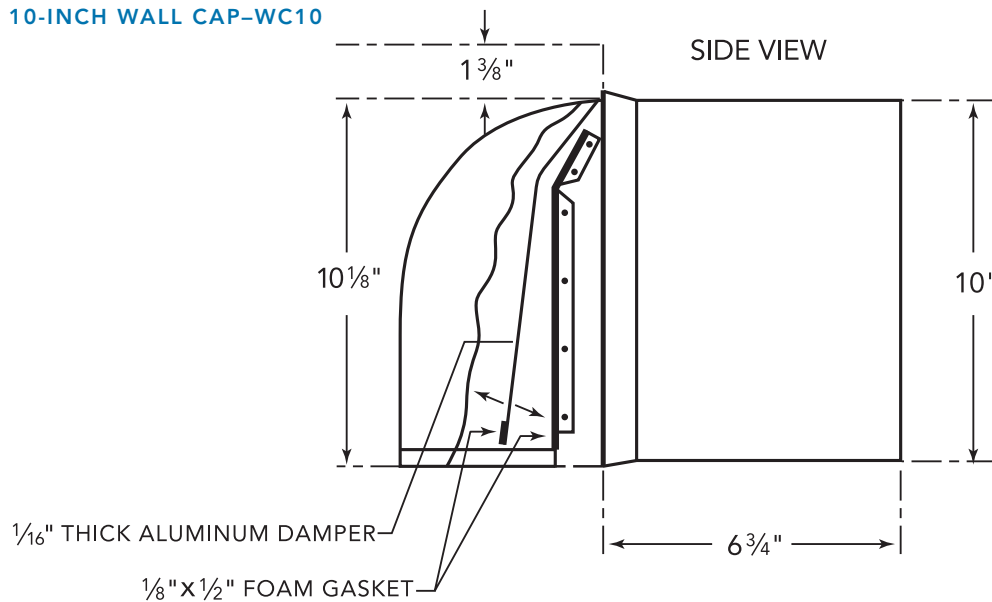

ROOF JACK & TRANSITION

ROOF JACK-RJ310

PH36HWS
24-INCH DEPTH WALL HOOD
(36-INCH WIDTH)
PROFESSIONAL® SERIES

WALL CAPS

8-INCH WALL CAP-WC8

10-INCH WALL CAP-WC10

These warranties give you specific legal rights and you may have other rights that vary from state to state. Full warranty and limited warranty from date of installation. For complete warranty details, refer to your Use & Care manual, or ask your dealer.