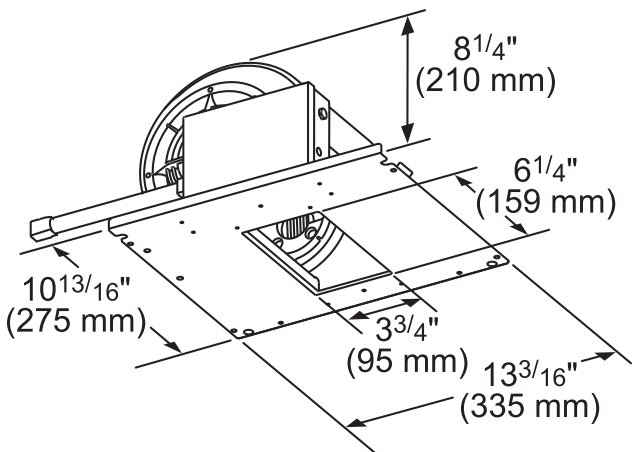

REMOTE BLOWERS (MOUNTED TO ROOF OR EXTERNAL WALL)

VTR630W-600 CFM

VTR1030W-1000 CFM

measurements in inches and mm

measurements in inches and mm

VTR1330W-1300 CFM

measurements in inches and mm

PH36HWS
24-INCH DEPTH WALL HOOD
(36-INCH WIDTH)
PROFESSIONAL® SERIES

INLINE BLOWERS (MOUNTED BETWEEN KITCHEN AND EXTERNAL WALL)

VTI610W-600 CFM

measurements in inches and mm

VTI1010W-1000 CFM

measurements in inches and mm

INTEGRATED BLOWERS (MOUNTED IN HOOD)

VTN630W-600 CFM

measurements in inches (mm)