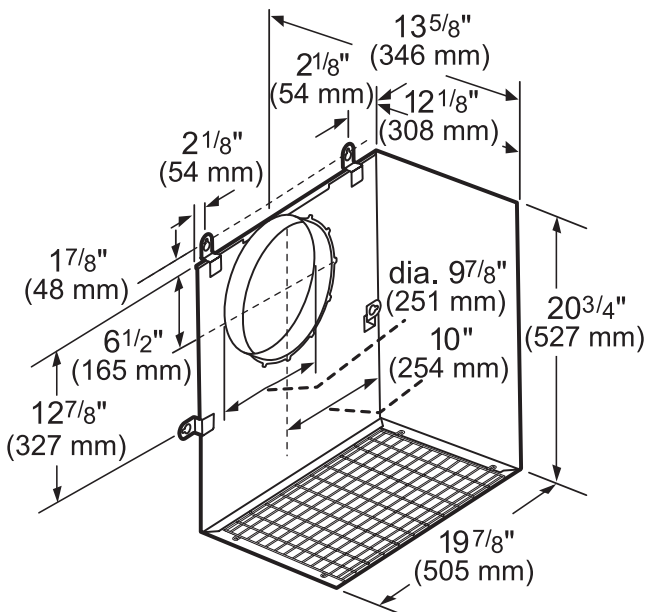

DIMENSIONS & WEIGHT

Overall Appliance Dimensions (Width Of Canopy Included) (HxWxD) (in)	18" x 35 15/16" x 24"
Required Distance Above Cooktop / Range Cooking Surface	30" / 30"
Diameter of Air Duct (in) Top	10"
Diameter of Air Duct (in) Back	10"
Net Weight (lbs)	75 lbs

REMOTE BLOWERS (MOUNTED TO ROOF OR EXTERNAL WALL)

VTR630W-600 CFM

VTR1030W-1000 CFM

measurements in inches and mm

measurements in inches and mm

VTR1330W-1300 CFM

measurements in inches and mm

PH36HWS
24-INCH DEPTH WALL HOOD
(36-INCH WIDTH)
PROFESSIONAL® SERIES