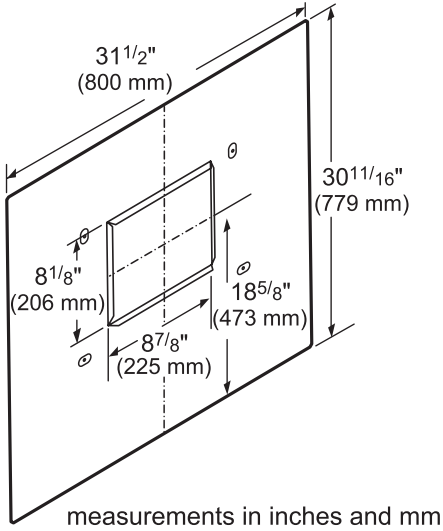

DIMENSIONS & WEIGHT

Overall Appliance Dimensions (Width Of Canopy Included) (HxWxD) (in)	18" x 35 15/16" x 24"
Required Distance Above Cooktop / Range Cooking Surface	30" / 30"
Diameter of Air Duct (in) Top	10"
Diameter of Air Duct (in) Back	10"
Net Weight (lbs)	75 lbs

VTN1090R-1000 CFM

measurements in inches and mm

PH36HWS
24-INCH DEPTH WALL HOOD
(36-INCH WIDTH)
 PROFESSIONAL® SERIES

REMOTE BLOWER ACCESSORIES

ROOFPLATE-RFPLT600P

ROOFPLATE-RFPLT1000P

EXTNCB25W

For use with the following Inline and Remote Blowers: VTR630W, VTR1030W, VTR1330W, VTI610W, VTI1010W