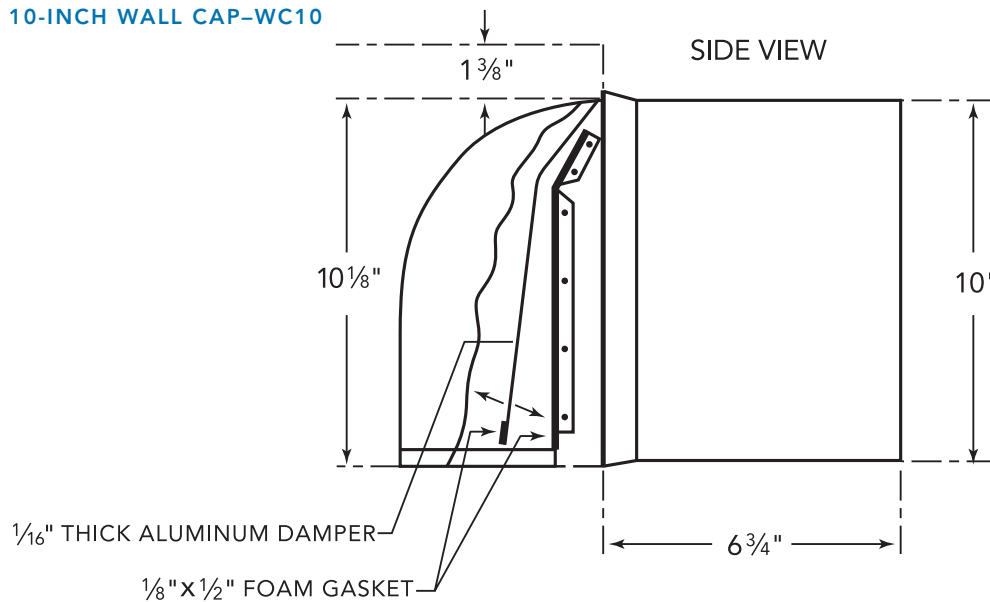

ROOF JACK & TRANSITION

ROOF JACK-RJ310

PH36HWS
24-INCH DEPTH WALL HOOD
(36-INCH WIDTH)
PROFESSIONAL® SERIES

WALL CAPS

8-INCH WALL CAP-WC8

10-INCH WALL CAP-WC10

These warranties give you specific legal rights and you may have other rights that vary from state to state. Full warranty and limited warranty from date of installation. For complete warranty details, refer to your Use & Care manual, or ask your dealer.