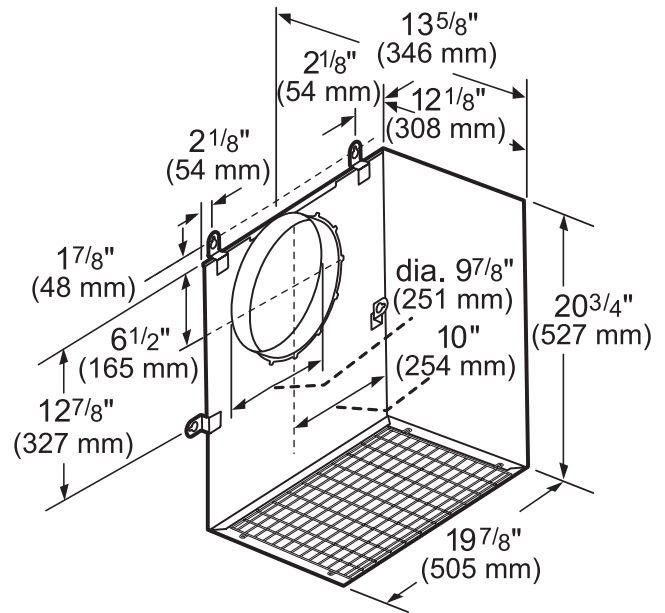

DIMENSIONS & WEIGHT

Overall Appliance Dimensions (Width Of Canopy Included) (HxWxD) (in)	18" x 35 15/16" x 24"
Required Distance Above Cooktop / Range Cooking Surface	30" / 30"
Diameter of Air Duct (in) Top	10"
Diameter of Air Duct (in) Back	10"
Net Weight (lbs)	75 lbs

PH36HWS

24-INCH DEPTH WALL HOOD

(36-INCH WIDTH)

PROFESSIONAL® SERIES

MODEL	DESCRIPTION		ELECTRIC LOAD						
			VTN630W	VTN1090W	VTI610W	VTI1010W	VTR630W	VTR1030W	VTR1330W
PH36HWS	36" Harmony Wall Hood	Amps	4	7.4	5.9	7.8	5.9	7.8	11.3
		Watts	480	888	708	936	708	936	1,356

REMOTE BLOWERS (MOUNTED TO ROOF OR EXTERNAL WALL)

VTR630W-600 CFM

VTR1030W-1000 CFM

measurements in inches and mm

measurements in inches and mm

VTR1330W-1300 CFM

measurements in inches and mm

PH36HWS
24-INCH DEPTH WALL HOOD
(36-INCH WIDTH)
PROFESSIONAL® SERIES