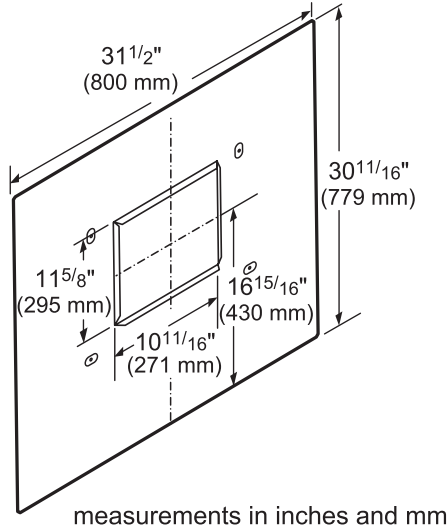

DIMENSIONS & WEIGHT

Overall Appliance Dimensions (Width Of Canopy Included) (HxWxD) (in)	18" x 35 15/16" x 24"
Required Distance Above Cooktop / Range Cooking Surface	30" / 30"
Diameter of Air Duct (in) Top	10"
Diameter of Air Duct (in) Back	10"
Net Weight (lbs)	75 lbs

VTN1090R-1000 CFM

measurements in inches and mm

PH36HWS
24-INCH DEPTH WALL HOOD
(36-INCH WIDTH)
 PROFESSIONAL® SERIES

REMOTE BLOWER ACCESSORIES

ROOFPLATE-RFPLT600P

ROOFPLATE-RFPLT1000P

EXTNCB25W

For use with the following Inline and Remote Blowers: VTR630W, VTR1030W, VTR1330W, VTI610W, VTI1010W