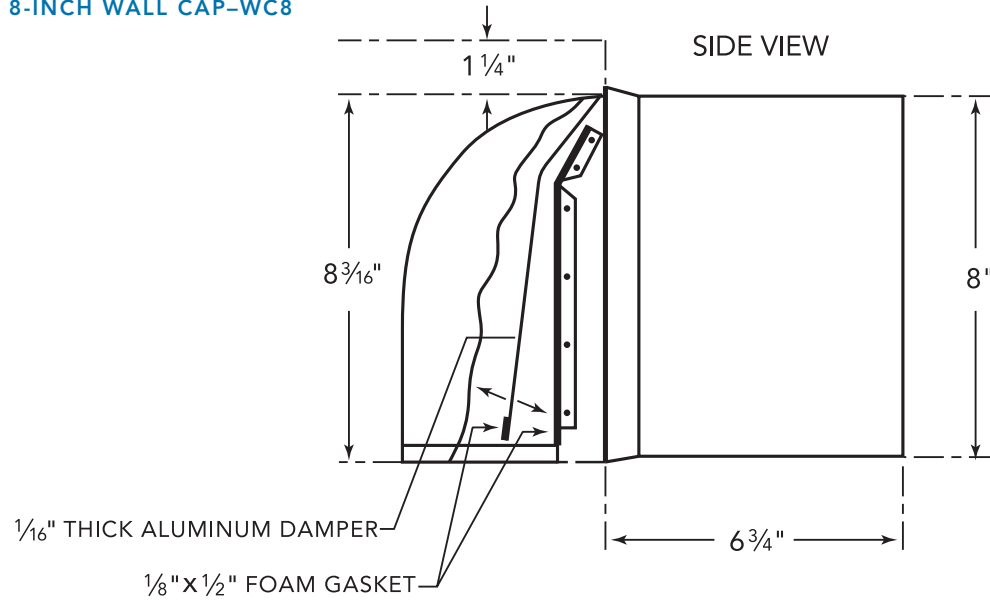

ROOF JACK & TRANSITION

ROOF JACK-RJ310

PH36HWS
24-INCH DEPTH WALL HOOD
(36-INCH WIDTH)
PROFESSIONAL® SERIES

WALL CAPS

8-INCH WALL CAP-WC8

10-INCH WALL CAP-WC10

These warranties give you specific legal rights and you may have other rights that vary from state to state. Full warranty and limited warranty from date of installation. For complete warranty details, refer to your Use & Care manual, or ask your dealer.