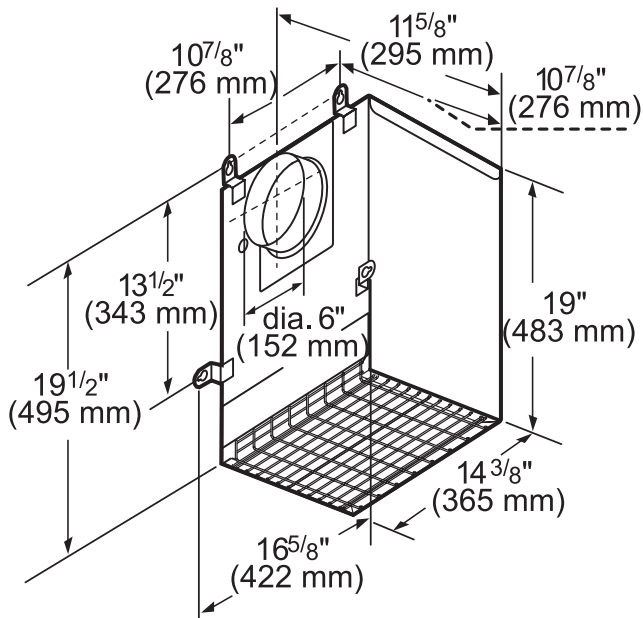

DIMENSIONS & WEIGHT

Overall Appliance Dimensions (Width Of Canopy Included) (HxWxD) (in)	18" x 35 15/16" x 24"
Required Distance Above Cooktop / Range Cooking Surface	30" / 30"
Diameter of Air Duct (in) Top	10"
Diameter of Air Duct (in) Back	10"
Net Weight (lbs)	75 lbs

PH36HWS

24-INCH DEPTH WALL HOOD

(36-INCH WIDTH)

PROFESSIONAL® SERIES

MODEL	DESCRIPTION		ELECTRIC LOAD						
			VTN630W	VTN1090W	VTI610W	VTI1010W	VTR630W	VTR1030W	VTR1330W
PH36HWS	36" Harmony Wall Hood	Amps	4	7.4	5.9	7.8	5.9	7.8	11.3
		Watts	480	888	708	936	708	936	1,356

REMOTE BLOWERS (MOUNTED TO ROOF OR EXTERNAL WALL)

VTR630W-600 CFM

VTR1030W-1000 CFM

measurements in inches and mm

measurements in inches and mm

VTR1330W-1300 CFM

measurements in inches and mm

PH36HWS
24-INCH DEPTH WALL HOOD
(36-INCH WIDTH)
PROFESSIONAL® SERIES