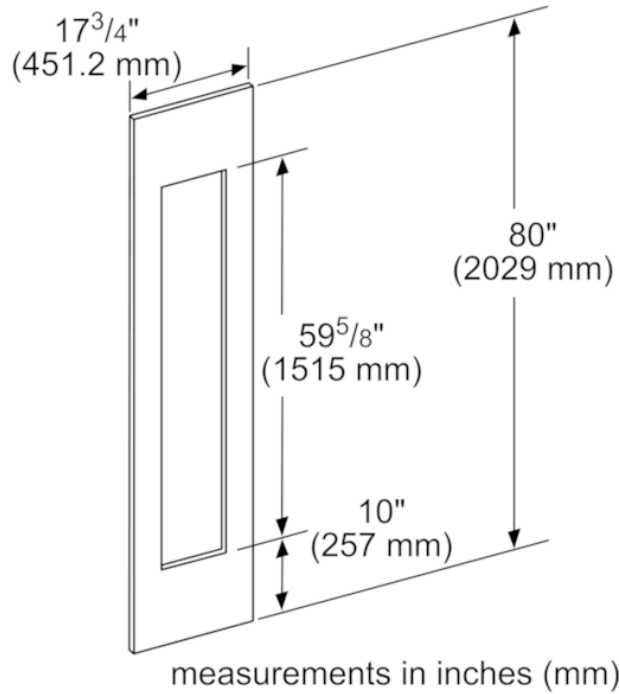

1 800 735 4328 | WWW.THERMADOR.COM | 1901 Main Street, Suite 600 Irvine, CA 92614

©2020 BSH HOME APPLIANCES CORPORATION, ALL RIGHTS RESERVED LITHO DATE: 10/2020

Product Features

	Accessory
Brand	Thermador
SKU	TFL18IW905
Internal article number	00000000023000324
EAN code	825225956488
	16
	37
Standard number of units per pallet	12
UPC code	825225956488
MCSA02537163_i5940_1905572_TFL18IW905_PG	