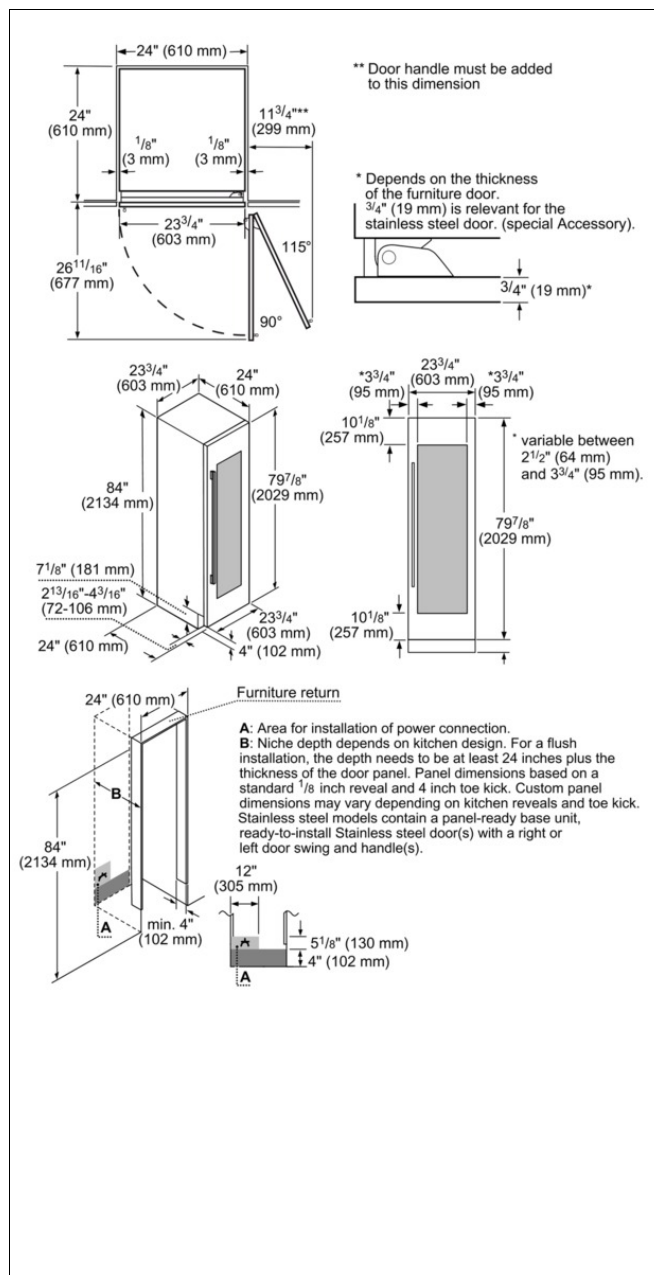

24" Built-In Wine Preservation Column

T24IW800SP

T24IW800SP

Design

- FREEDOM® Hinge enables true flush design
- Full height door - True cabinet integration without exposed venting grille
- ALL LED interior lighting
- Accepts custom or stainless steel panels
- Reversible Door Swing

825225899754

24" Built-In Wine Preservation Column T24IW800SP

Product Features

- Number of temperature zones: 1
- Range of temperature (°C): 5-18
- Eco Mode: Yes
- Carbon Air Filter: No
- Presenter Lighting: Yes
- Presenter Shelf: Yes
- Type of Glass Door: 2 glass panels
- Number of adjustable shelves: 0
- Number of shelves: 11
- Bottles per Shelf: 7
- Door hinge: Right reversible
- Reversible Door Hinge: Yes

Consumption and connection features

- UPC code: 825225899754
- Color / Material housing:
- Colour. Material door:
- Panel ready:
- Installation Type: N/A
- Silence level (dBA): 43
- Watts (W): 102
- Current (A): 15
- Volts (V): 120
- Frequency (Hz): 60
- Energy consumption per Year (kWh/a) winecooler: 379.97
- Approval certificates: ETL, ETL C
- Power cord length (in): 78 3/4"
- Plug type: 120V-3 prong
- Required cutout size (HxWxD) (in): 84" x 24" x 24 3/4"
- Appliance Width (in): 23 3/4 "
- Height (in): 83 3/4 "
- Depth (in): 24"
- Capacity in 0.75l (bordeaux bottles): 98
- Total unit gross capacity (cu. ft.) - AHAM:
- Product packaging dimensions (HxWxD) (in): 89.76 x 27.48 x 29.25
- Net weight (lbs): 344
- Gross weight (lbs): 376