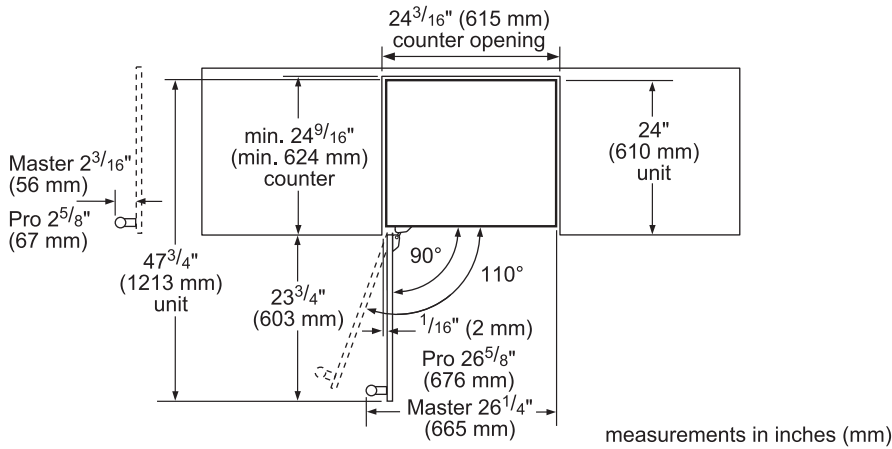

DIMENSIONS & WEIGHT

Appliance Dimensions (H x W x D) (in.)	34 1/4"* x 23 7/8" x 24"
Required Cutout Size (H x W x D) (in.)	34 3/4" – 35 1/4" x 24 3/16" x 24 9/16"
Net / Gross Weight (lbs.)	190 / 205 lbs.

MASTERPIECE® SERIES HANDLE - LEFT HINGED

GLASS DOOR WINE RESERVE PRODUCT DIMENSIONS

Note: With the legs fully retracted the product has a minimum dimension of 34¹/₄" from top to bottom. The legs can be extended up to 1/2".

GLASS DOOR WINE RESERVE CUTOUT DIMENSIONS

Frontal view

GLASS DOOR WINE RESERVE CUTOUT DIMENSIONS & ELECTRICAL LOCATION

T24UW910LS

UNDER-COUNTER WINE RESERVE WITH GLASS DOOR

MASTERPIECE® SERIES HANDLE – LEFT HINGED

GLASS DOOR WINE RESERVE CUTOUT & DOOR SWING DIMENSIONS

GLASS DOOR WINE RESERVE SIDE-BY-SIDE INSTALLATION

These warranties give you specific legal rights and you may have other rights that vary from state to state. Full warranty and limited warranty from date of installation. For complete warranty details, refer to your Use & Care manual, or ask your dealer.