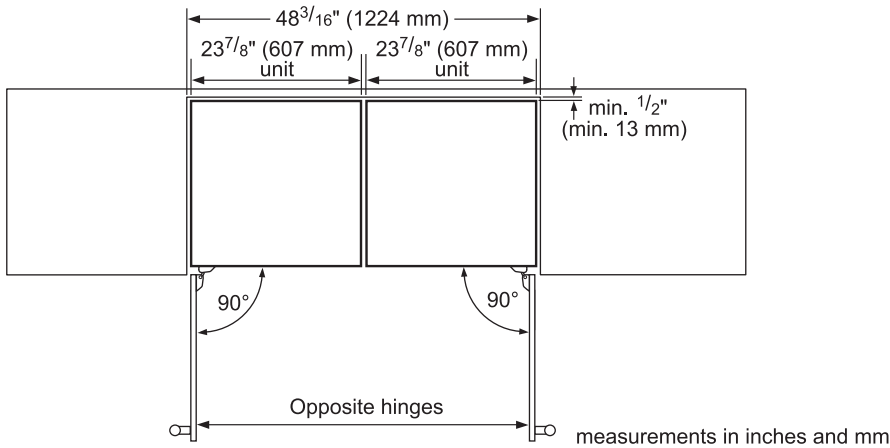

DIMENSIONS & WEIGHT

Appliance Dimensions (H x W x D) (in.)	34 1/4"* x 23 7/8" x 24"
Required Cutout Size (H x W x D) (in.)	34 3/4" – 35 1/4" x 24 3/16" x 24 9/16"
Net / Gross Weight (lbs.)	190 / 205 lbs.

MASTERPIECE® SERIES HANDLE - LEFT HINGED

GLASS DOOR WINE RESERVE PRODUCT DIMENSIONS

Note: With the legs fully retracted the product has a minimum dimension of 34¹/₄" from top to bottom. The legs can be extended up to 1/2".

GLASS DOOR WINE RESERVE CUTOUT DIMENSIONS

Frontal view

GLASS DOOR WINE RESERVE CUTOUT DIMENSIONS & ELECTRICAL LOCATION

T24UW910LS

UNDER-COUNTER WINE RESERVE WITH GLASS DOOR

MASTERPIECE® SERIES HANDLE – LEFT HINGED

GLASS DOOR WINE RESERVE CUTOUT & DOOR SWING DIMENSIONS

GLASS DOOR WINE RESERVE SIDE-BY-SIDE INSTALLATION

These warranties give you specific legal rights and you may have other rights that vary from state to state. Full warranty and limited warranty from date of installation. For complete warranty details, refer to your Use & Care manual, or ask your dealer.