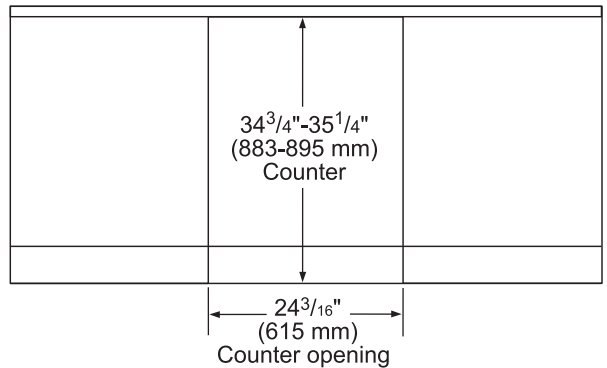

DIMENSIONS & WEIGHT

Appliance Dimensions (H x W x D) (in.)	34 1/4"* x 23 7/8" x 24"
Required Cutout Size (H x W x D) (in.)	34 3/4" – 35 1/4" x 24 3/16" x 24 9/16"
Net / Gross Weight (lbs.)	190 / 205 lbs.

MASTERPIECE® SERIES HANDLE - LEFT HINGED

GLASS DOOR WINE RESERVE PRODUCT DIMENSIONS

Note: With the legs fully retracted the product has a minimum dimension of 34¹/₄" from top to bottom. The legs can be extended up to 1/2".

GLASS DOOR WINE RESERVE CUTOUT DIMENSIONS

Frontal view

GLASS DOOR WINE RESERVE CUTOUT DIMENSIONS & ELECTRICAL LOCATION

T24UW910LS

UNDER-COUNTER WINE RESERVE WITH GLASS DOOR

MASTERPIECE® SERIES HANDLE – LEFT HINGED