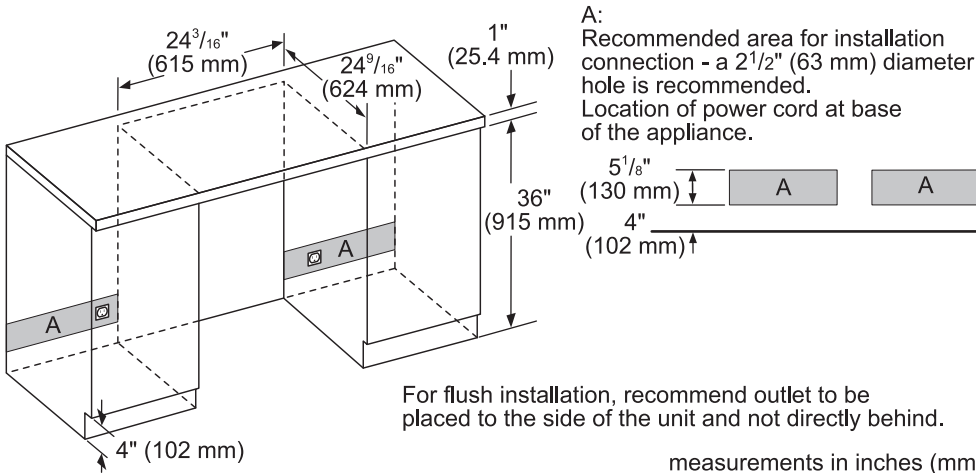

DIMENSIONS & WEIGHT

Appliance Dimensions (H x W x D) (in.)	34 1/4"* x 23 7/8" x 24"
Required Cutout Size (H x W x D) (in.)	34 3/4" – 35 1/4" x 24 3/16" x 24 9/16"
Net / Gross Weight (lbs.)	190 / 205 lbs.

MASTERPIECE® SERIES HANDLE - LEFT HINGED

GLASS DOOR WINE RESERVE PRODUCT DIMENSIONS

Note: With the legs fully retracted the product has a minimum dimension of 34¹/₄" from top to bottom. The legs can be extended up to 1/2".

GLASS DOOR WINE RESERVE CUTOUT DIMENSIONS

Frontal view

GLASS DOOR WINE RESERVE CUTOUT DIMENSIONS & ELECTRICAL LOCATION

T24UW910LS

UNDER-COUNTER WINE RESERVE WITH GLASS DOOR

MASTERPIECE® SERIES HANDLE – LEFT HINGED