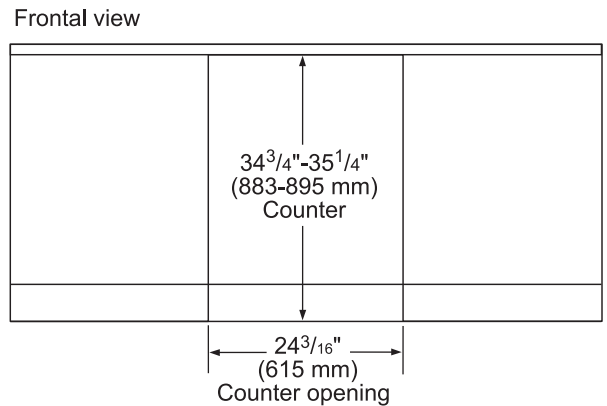

### DIMENSIONS & WEIGHT

Appliance Dimensions (H x W x D) (in.)	34 1/4" x 23 7/8" x 24"
Required Cutout Size (H x W x D) (in.)	34 3/4" – 35 1/4" x 24 3/16" x 24 9/16"
Net / Gross Weight (lbs.)	190 / 205 lbs.

#### GLASS DOOR WINE RESERVE PRODUCT DIMENSIONS

Note: With the legs fully retracted the product has a minimum dimension of 34<sup>1</sup>/<sub>4</sub>" from top to bottom. The legs can be extended up to 1/2".

#### GLASS DOOR WINE RESERVE CUTOUT DIMENSIONS