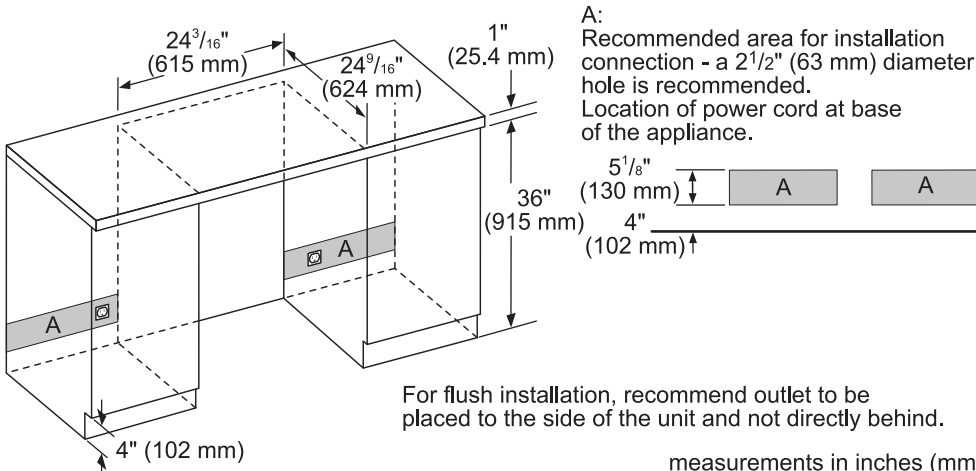

GLASS DOOR WINE RESERVE CUTOUT DIMENSIONS & ELECTRICAL LOCATION

For flush installation, recommend outlet to be placed to the side of the unit and not directly behind.