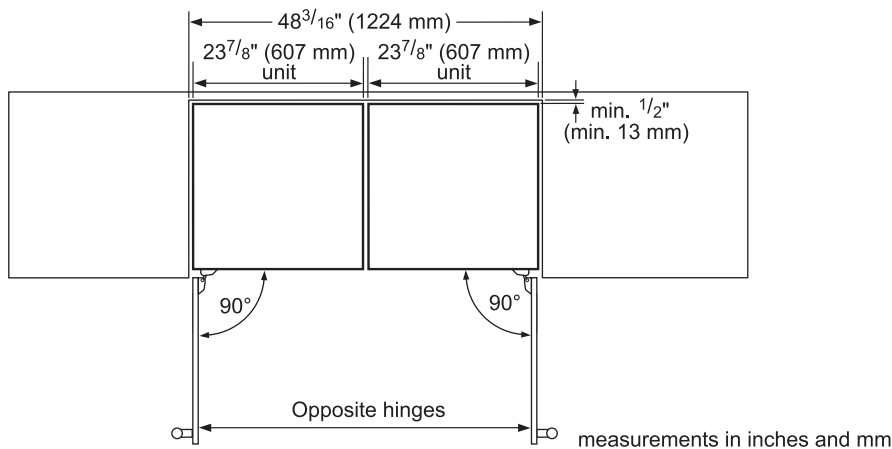

GLASS DOOR WINE RESERVE SIDE-BY-SIDE INSTALLATION

ACCESSORIES (OPTIONAL)

HANDLES

NOTE: Choose one handle for each glass door model, choose 2 handles for each double drawer model.

These warranties give you specific legal rights and you may have other rights that vary from state to state. Full warranty and limited warranty from date of installation. For complete warranty details, refer to your Use & Care manual, or ask your dealer.

Specifications are for planning purposes only. Refer to installation instructions and consult your countertop supplier prior to making counter opening. Consult with a heating and ventilation engineer for your specific ventilation requirements. For the most detailed information, refer to installation instructions accompanying product or write to Thermador indicating the model number. Specifications are correct at time of printing. Thermador reserves the right to change product specifications or design without notice. Some models are certified for use in Canada. Thermador is not responsible for products that are transported from the U.S. for use in Canada.