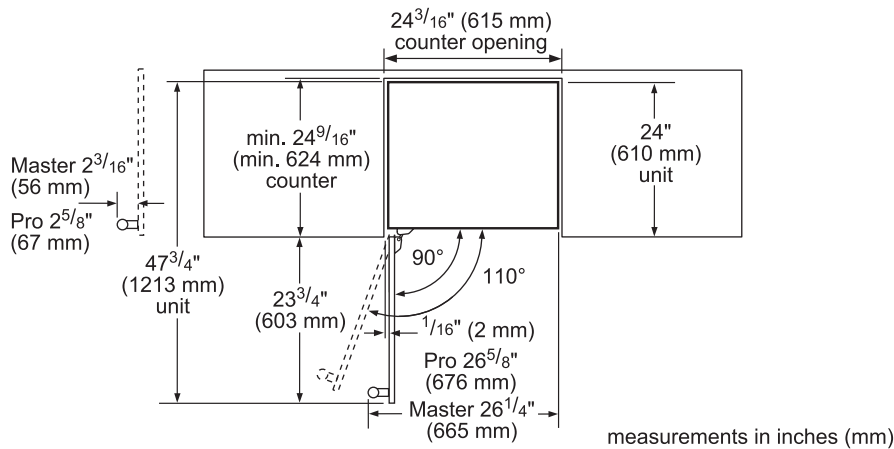

T24UW920LS

UNDER-COUNTER WINE RESERVE WITH GLASS DOOR

PROFESSIONAL SERIES HANDLE – LEFT HINGED

GLASS DOOR WINE RESERVE CUTOUT & DOOR SWING DIMENSIONS