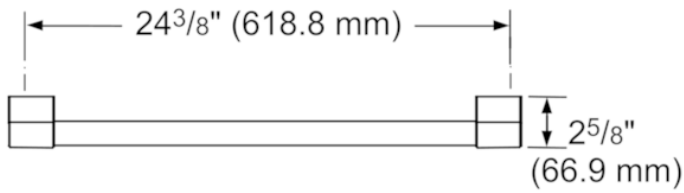

30" Professional Handle New

Product Features

Notes: Please refer to installation instructions. Installation instructions are available at www.thermador.com. Specifications are correct at the time of printing. Thermador reserves the right to change product specifications and design at any time, without notice.

1 800 735 4328 | WWW.THERMADOR.COM | 1901 Main Street, Suite 600 Irvine, CA 92614

©2020 BSH HOME APPLIANCES CORPORATION, ALL RIGHTS RESERVED LITHO DATE: 10/2020

30" Professional Handle New

measurements in inches (mm)