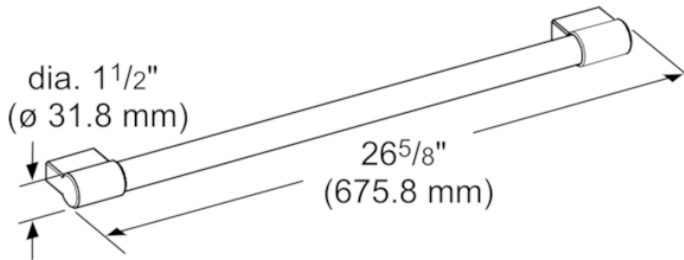

30" Professional Handle New

Product Features

Notes: Please refer to installation instructions. Installation instructions are available at www.thermador.com. Specifications are correct at the time of printing. Thermador reserves the right to change product specifications and design at any time, without notice.

1 800 735 4328 | WWW.THERMADOR.COM | 1901 Main Street, Suite 600 Irvine, CA 92614

©2020 BSH HOME APPLIANCES CORPORATION, ALL RIGHTS RESERVED LITHO DATE: 10/2020

30" Professional Handle New

measurements in inches (mm)

Product Features

	Accessory
Brand	Thermador
SKU	PR30HNDL20
Internal article number	00000000011024427
EAN code	825225944706
	2
	2
Standard number of units per pallet	96
UPC code	825225944706
	MCSA02072513_H9414_1460270_PR30HNDL20_cr