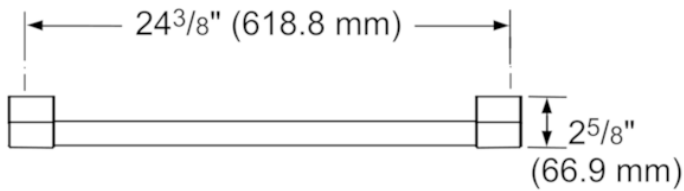

30" Professional Handle New

Product Features

Notes: Please refer to installation instructions. Installation instructions are available at www.thermador.com. Specifications are correct at the time of printing. Thermador reserves the right to change product specifications and design at any time, without notice.

1 800 735 4328 | WWW.THERMADOR.COM | 1901 Main Street, Suite 600 Irvine, CA 92614

©2020 BSH HOME APPLIANCES CORPORATION, ALL RIGHTS RESERVED LITHO DATE: 04/2020

30" Professional Handle New

measurements in inches (mm)

Product Features

Brand	Thermador
SKU	PR30HNDL20
Internal article number	00000000011024427
EAN code	825225944706
Net weight (lbs)	2
Gross weight (lbs)	2
Standard number of units per pallet	96
UPC code	825225944706
Name of product image	MCSA02072513_H9414_1460270_PR30HNDL20_cmy