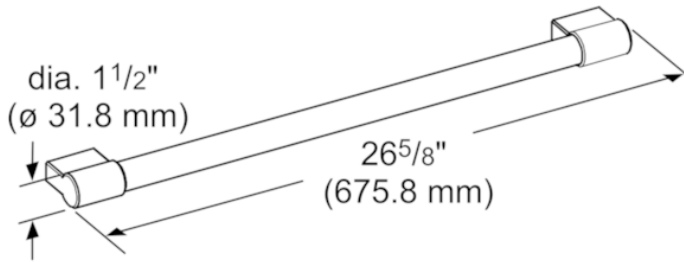

30" Professional Handle New

Product Features

Notes: Please refer to installation instructions. Installation instructions are available at www.thermador.com. Specifications are correct at the time of printing. Thermador reserves the right to change product specifications and design at any time, without notice.

1 800 735 4328 | WWW.THERMADOR.COM | 1901 Main Street, Suite 600 Irvine, CA 92614

©2020 BSH HOME APPLIANCES CORPORATION, ALL RIGHTS RESERVED LITHO DATE: 04/2020

30" Professional Handle New

measurements in inches (mm)

Product Features

Brand	Thermador
SKU	PR30HNDL20
Internal article number	00000000011024427
EAN code	825225944706
Net weight (lbs)	2
Gross weight (lbs)	2
Standard number of units per pallet	96
UPC code	825225944706
Name of product image	MCSA02072513_H9414_1460270_PR30HNDL20_cmy