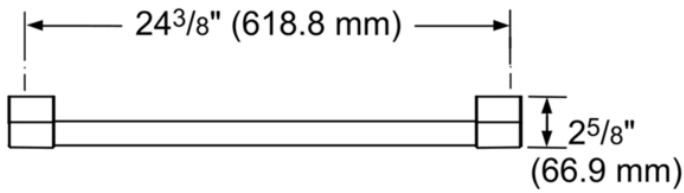

30" Professional Handle New

Product Features

Notes: Please refer to installation instructions. Installation instructions are available at www.thermador.com. Specifications are correct at the time of printing. Thermador reserves the right to change product specifications and design at any time, without notice.

1 800 735 4328 | WWW.THERMADOR.COM | 1901 Main Street, Suite 600 Irvine, CA 92614

©2022 BSH HOME APPLIANCES CORPORATION, ALL RIGHTS RESERVED LITHO DATE: 05/2022

30" Professional Handle New

measurements in inches (mm)