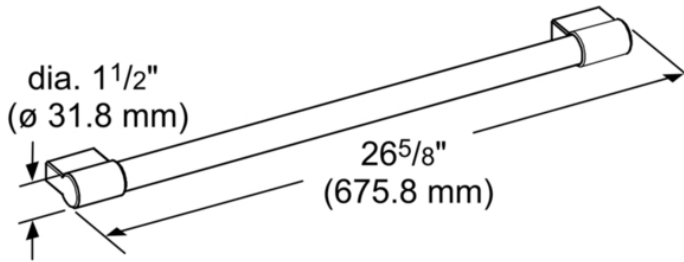

30" Professional Handle New

Product Features

Notes: Please refer to installation instructions. Installation instructions are available at www.thermador.com. Specifications are correct at the time of printing. Thermador reserves the right to change product specifications and design at any time, without notice.

1 800 735 4328 | WWW.THERMADOR.COM | 1901 Main Street, Suite 600 Irvine, CA 92614

©2022 BSH HOME APPLIANCES CORPORATION, ALL RIGHTS RESERVED LITHO DATE: 05/2022

30" Professional Handle New

measurements in inches (mm)

Product Features

	Accessory
Brand	Thermador
SKU	PR30HNDL20
Internal article number	00000000011024427
EAN code	825225944706
	2
	2
Standard number of units per pallet	96
UPC code	825225944706
Product image	MCSA02072513_H9414_1460270_PR30HNDL20_cmy