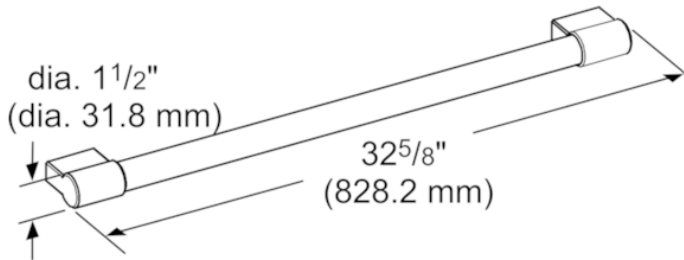

## 36" Professional Handle New Design

measurements in inches (mm)