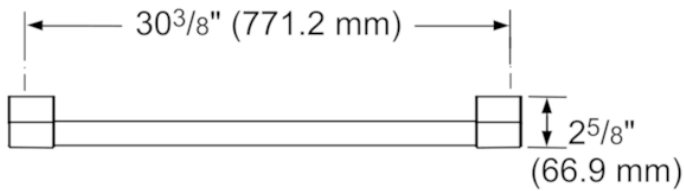

## 36" Professional Handle New Design

measurements in inches (mm)