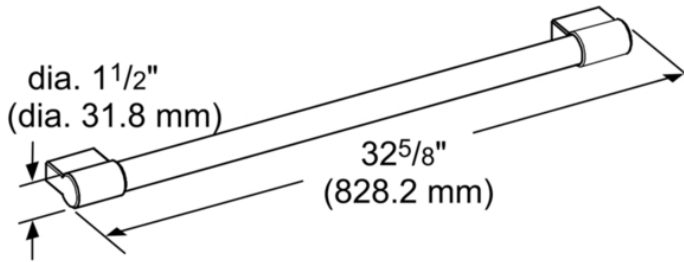

## 36" Professional Handle New Design

measurements in inches (mm)