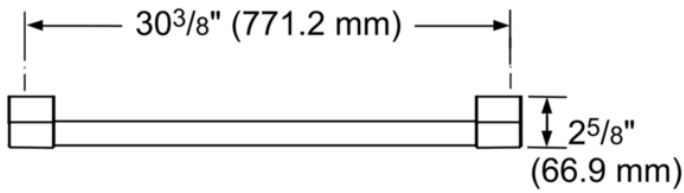

## 36" Professional Handle New Design

measurements in inches (mm)