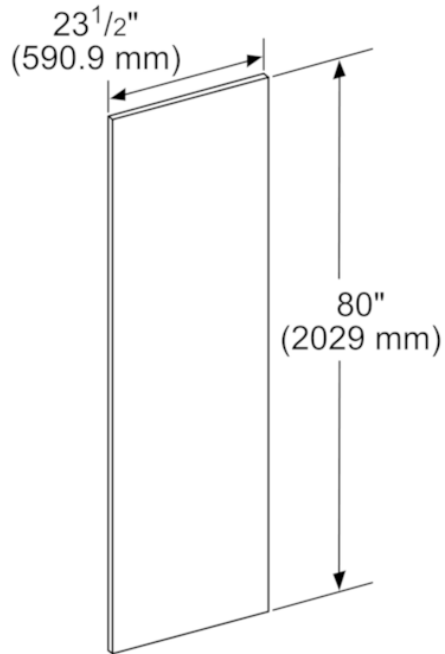

measurements in inches (mm)

Product Features

	Accessory
Brand	Thermador
SKU	TFL23IR905
Internal article number	TFL23IR905
EAN code	825225956501
	41
	65
Standard number of units per pallet	6
UPC code	825225956501
	MCSA02537165_i5941_1905573_TFL23IR905_PG

Technical Specification

Notes: Please refer to installation instructions. Installation instructions are available at www.thermador.com. Specifications are correct at the time of printing. Thermador reserves the right to change product specifications and design at any time, without notice.

1 800 735 4328 | WWW.THERMADOR.COM | 1901 Main Street, Suite 600 Irvine, CA 92614

©2020 BSH HOME APPLIANCES CORPORATION, ALL RIGHTS RESERVED LITHO DATE: 10/2020