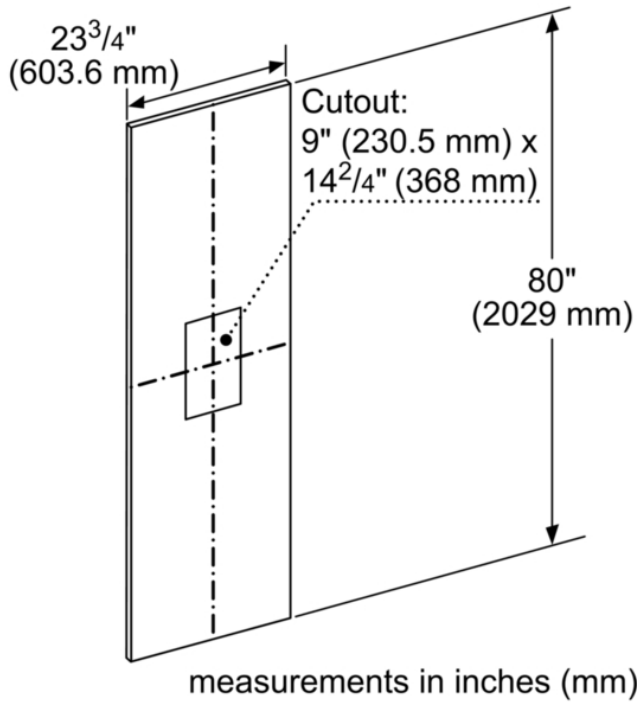

1 800 735 4328 | WWW.THERMADOR.COM | 1901 Main Street, Suite 600 Irvine, CA 92614

©2022 BSH HOME APPLIANCES CORPORATION, ALL RIGHTS RESERVED LITHO DATE: 06/2022

Product Features

	Accessory
Brand	Thermador
SKU	TFL24ID905
Internal article number	00000000023000326
EAN code	825225956440
	41
	63
Standard number of units per pallet	12
UPC code	825225956440
Product image	MCSA02537120_i5939_1905526_TFL24ID905_PGA2