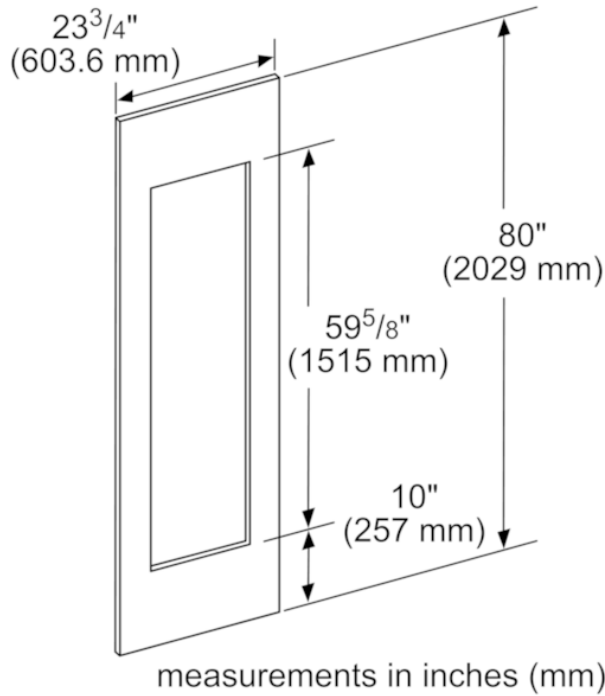

1 800 735 4328 | WWW.THERMADOR.COM | 1901 Main Street, Suite 600 Irvine, CA 92614

©2020 BSH HOME APPLIANCES CORPORATION, ALL RIGHTS RESERVED LITHO DATE: 10/2020

Product Features

	Accessory
Brand	Thermador
SKU	TFL24IW905
Internal article number	00000000023000328
EAN code	825225956495
	17
	42
Standard number of units per pallet	12
UPC code	825225956495
	MCSA02537169_i5943_1905575_TFL24IW905_PG