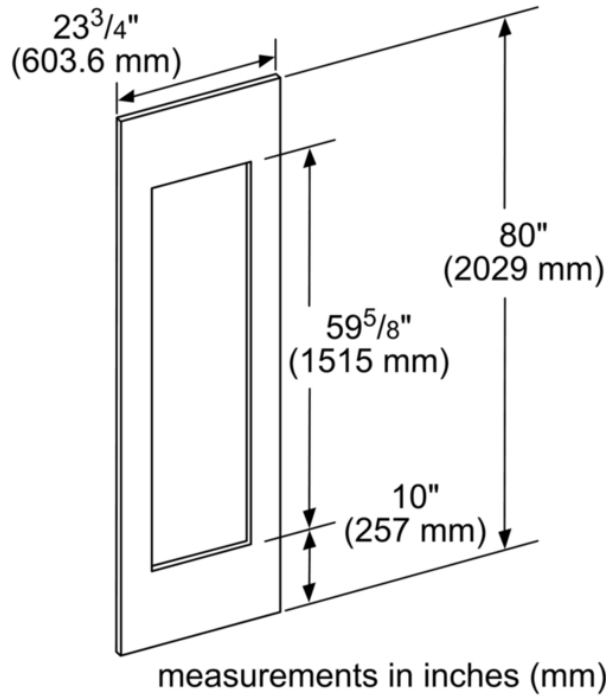

1 800 735 4328 | WWW.THERMADOR.COM | 1901 Main Street, Suite 600 Irvine, CA 92614

©2022 BSH HOME APPLIANCES CORPORATION, ALL RIGHTS RESERVED LITHO DATE: 06/2022

Product Features

	Accessory
Brand	Thermador
SKU	TFL24IW905
Internal article number	00000000023000328
EAN code	825225956495
	20
	42
Standard number of units per pallet	12
UPC code	825225956495
Product image	MCSA02537169_i5943_1905575_TFL24IW905_PGA