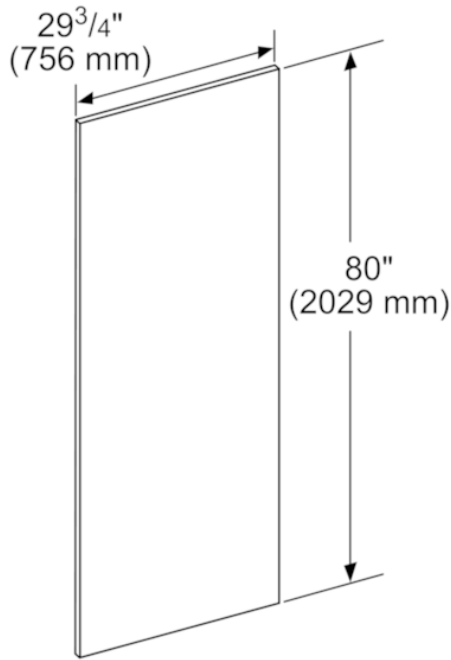

measurements in inches (mm)

Product Features

	Accessory
Brand	Thermador
SKU	TFL30IR905
Internal article number	00000000023000331
EAN code	825225956228
	53
	80
Standard number of units per pallet	12
UPC code	825225956228
	MCSA02537094_i5936_1905510_TFL30IR905_PG

Technical Specification

Notes: Please refer to installation instructions. Installation instructions are available at www.thermador.com. Specifications are correct at the time of printing. Thermador reserves the right to change product specifications and design at any time, without notice.