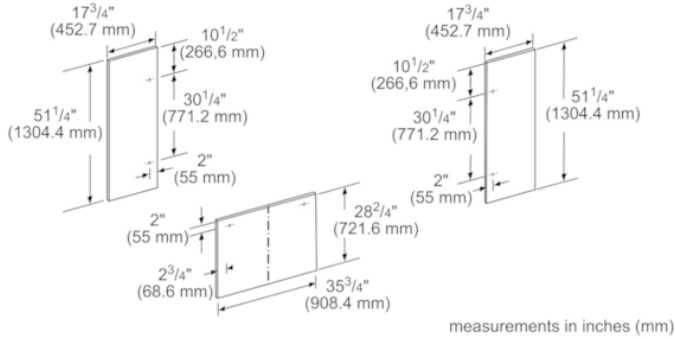

36" Stainless Steel Panel Set for French Door - Flat
TFL36IT800

Product Features

Notes: Please refer to installation instructions. Installation instructions are available at www.thermador.com. Specifications are correct at the time of printing. Thermador reserves the right to change product specifications and design at any time, without notice.

1 800 735 4328 | WWW.THERMADOR.COM | 1901 Main Street, Suite 600 Irvine, CA 92614

©2020 BSH HOME APPLIANCES CORPORATION, ALL RIGHTS RESERVED LITHO DATE: 10/2020

36" Stainless Steel Panel Set for French Door - Flat
TFL36IT800