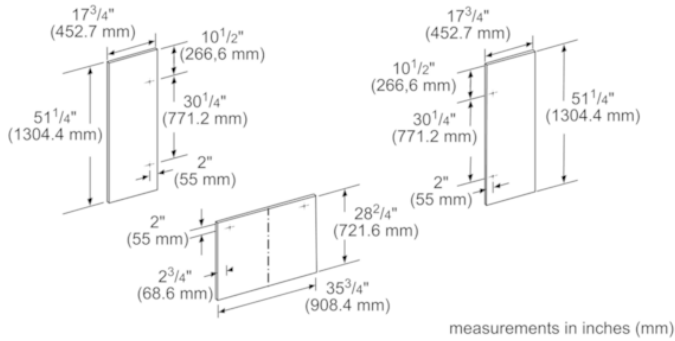

36" Stainless Steel Panel Set for French Door - Flat
TFL36IT800

Product Features

Notes: Please refer to installation instructions. Installation instructions are available at www.thermador.com. Specifications are correct at the time of printing. Thermador reserves the right to change product specifications and design at any time, without notice.

1 800 735 4328 | WWW.THERMADOR.COM | 1901 Main Street, Suite 600 Irvine, CA 92614

©2020 BSH HOME APPLIANCES CORPORATION, ALL RIGHTS RESERVED LITHO DATE: 04/2020

36" Stainless Steel Panel Set for French Door - Flat
TFL36IT800

Product Features

Brand	Thermador
SKU	TFL36IT800
Internal article number	TFL36IT800
EAN code	825225801573
Net weight (lbs)	86
Gross weight (lbs)	95
Standard number of units per pallet	12
UPC code	825225801573
Name of product image	MCSA01996642_H4153_1393210_TFL36IT800_cmyl