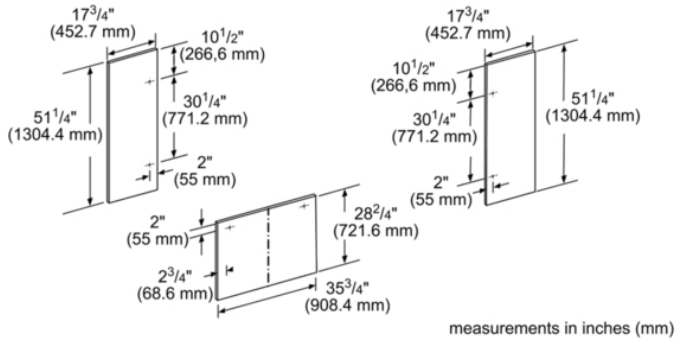

36" Stainless Steel Panel Set for French Door - Flat
TFL36IT800

Product Features

Notes: Please refer to installation instructions. Installation instructions are available at www.thermador.com. Specifications are correct at the time of printing. Thermador reserves the right to change product specifications and design at any time, without notice.

1 800 735 4328 | WWW.THERMADOR.COM | 1901 Main Street, Suite 600 Irvine, CA 92614

©2022 BSH HOME APPLIANCES CORPORATION, ALL RIGHTS RESERVED LITHO DATE: 06/2022

36" Stainless Steel Panel Set for French Door - Flat
TFL36IT800

Product Features

	Accessory
Brand	Thermador
SKU	TFL36IT800
Internal article number	TFL36IT800
EAN code	825225801573
	69
	95
Standard number of units per pallet	12
UPC code	825225801573
Product image	MCSA01996642_H4153_1393210_TFL36IT800_cmyl