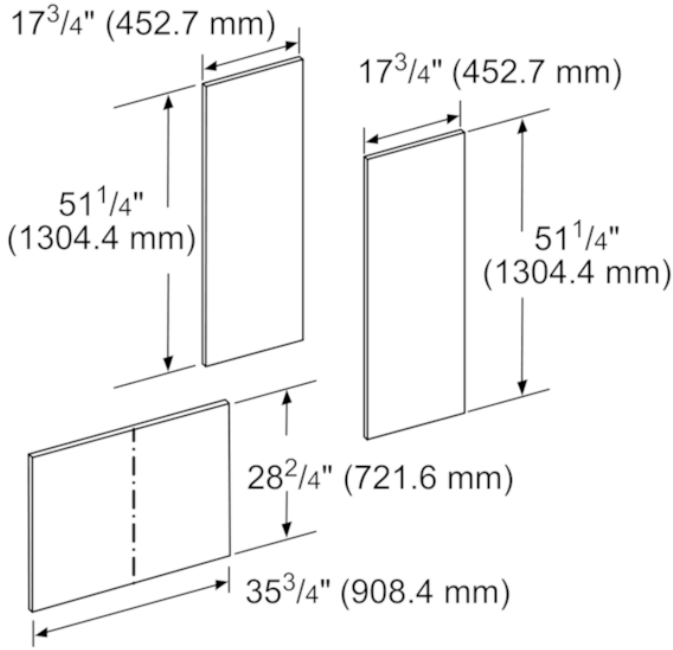

1 800 735 4328 | WWW.THERMADOR.COM | 1901 Main Street, Suite 600 Irvine, CA 92614

©2020 BSH HOME APPLIANCES CORPORATION, ALL RIGHTS RESERVED LITHO DATE: 11/2020

measurements in inches (mm)

Product Features