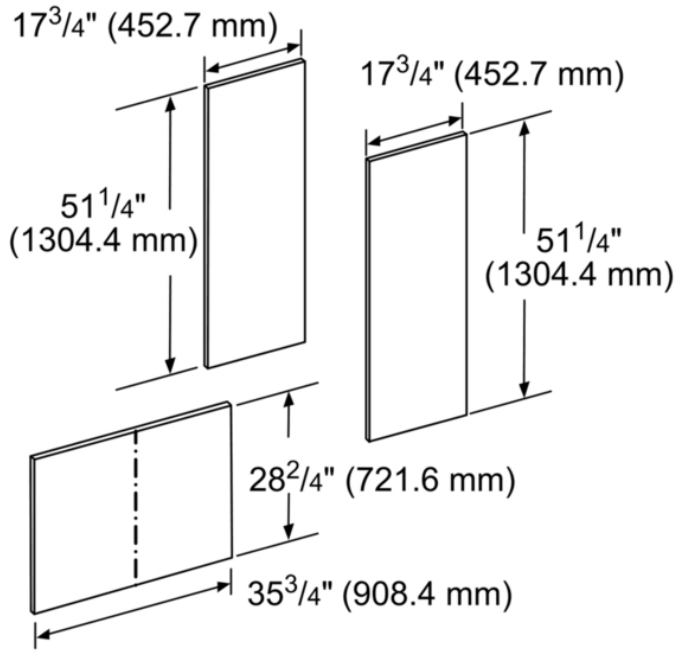

1 800 735 4328 | WWW.THERMADOR.COM | 1901 Main Street, Suite 600 Irvine, CA 92614

©2022 BSH HOME APPLIANCES CORPORATION, ALL RIGHTS RESERVED LITHO DATE: 08/2022

measurements in inches (mm)

Product Features