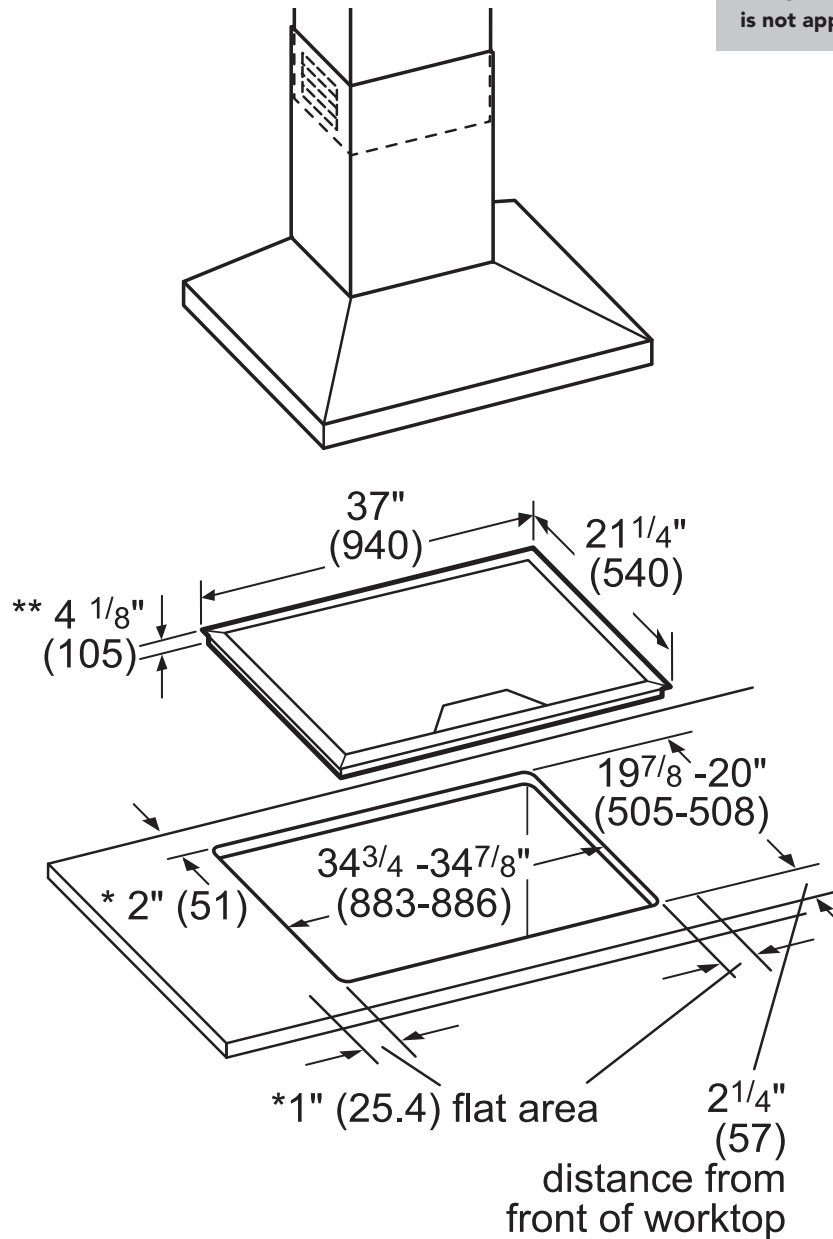

ELEMENT SIZE

Dimension of Front Left Heating Element	7 1/2" x 9"
Dimension of Back Left Heating Element	7 1/2" x 9"
Dimension of Center Heating Element	11 1/4" x 9 1/2"
Dimension of Back Right Heating Element	7 1/2" x 9"
Dimension of Front Right Heating Element	7 1/2" x 9"

TECHNICAL DETAILS

Watts (W)	11,100 W
Circuit Breaker (A)	50 A
Volts (V)	208 / 240 V
Frequency (Hz)	50 / 60 Hz
Plug Type	No Plug
Conduit	39" Flexible 3-Wire
Energy Source	Electric

DIMENSIONS & WEIGHT

Overall Appliance Dimensions (HxWxD) (in)	3/8"+3 7/8" x 37" x 21 1/4"
Required Cutout Size (HxWxD) (in)	3 7/8" x 34 3/4" x 19 7/8"
Minimum Distance From Counter Front (in)	2 1/2"
Minimum Distance From Rear Wall (in)	2 3/8"
Net Weight (lbs)	55 lbs

WARRANTY

Limited Warranty, Entire Appliance, Parts and Labor	2 Year
---	--------

CIT367TGS
36-INCH LIBERTY™ INDUCTION COOKTOP
 MASTERPIECE® SERIES, TITANIUM GRAY GLASS WITH STAINLESS STEEL FRAME

36-INCH COOKTOP AND CUTOUT DIMENSIONS

IMPORTANT: This Thermador 36" Induction Cooktop is not approved to be installed above a wall oven.

- * Minimum distance from cut-out to the wall
- ** Recessed depth (includes 1" air clearance)

measurements in inches (mm in brackets)