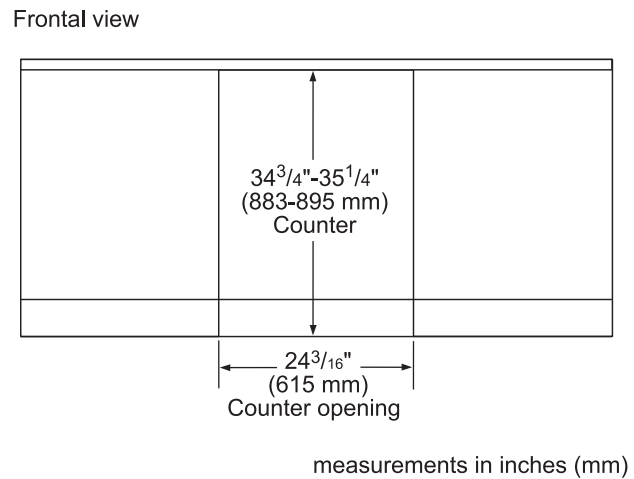

DIMENSIONS & WEIGHT

Appliance Dimensions (H x W x D) (in.)	34 1/4" x 23 7/8" x 24"
Required Cutout Size (H x W x D) (in.)	34 3/4" – 35 1/4" x 24 3/16" x 24 9/16"
Net / Gross Weight (lbs.)	190 / 205 lbs.

GLASS DOOR WINE RESERVE PRODUCT DIMENSIONS

GLASS DOOR WINE RESERVE CUTOUT DIMENSIONS

GLASS DOOR WINE RESERVE CUTOUT DIMENSIONS & ELECTRICAL LOCATION

A:
Recommended area for installation connection - a 2 1/2" (63 mm) diameter hole is recommended. Location of power cord at base of the appliance.

measurements in inches (mm)

T24UW910RS

UNDER-COUNTER WINE RESERVE WITH GLASS DOOR

MASTERPIECE® SERIES HANDLE – RIGHT HINGED

GLASS DOOR WINE RESERVE CUTOUT & DOOR SWING DIMENSIONS

GLASS DOOR WINE RESERVE SIDE-BY-SIDE INSTALLATION