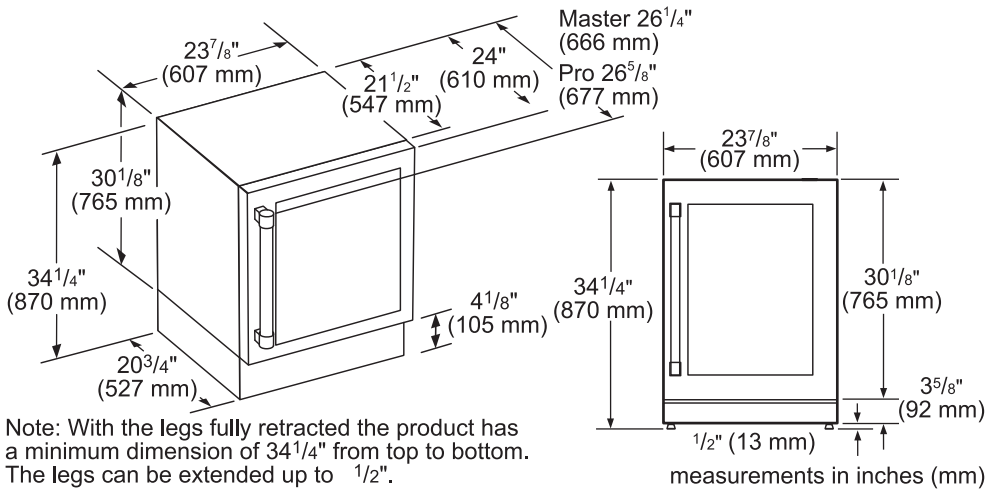

DIMENSIONS & WEIGHT

Appliance Dimensions (H x W x D) (in.)	34 1/4" x 23 7/8" x 24"
Required Cutout Size (H x W x D) (in.)	34 3/4" – 35 1/4" x 24 3/16" x 24 9/16"
Net / Gross Weight (lbs.)	190 / 205 lbs.

**Sealed refrigeration system includes compressor, evaporator, condenser, dryer / strainer and connection tubing

T24UW910RS

UNDER-COUNTER WINE RESERVE WITH GLASS DOOR

MASTERPIECE® SERIES HANDLE – RIGHT HINGED

GLASS DOOR WINE RESERVE PRODUCT DIMENSIONS

GLASS DOOR WINE RESERVE CUTOUT DIMENSIONS

GLASS DOOR WINE RESERVE CUTOUT DIMENSIONS & ELECTRICAL LOCATION

A:
Recommended area for installation connection - a 2 1/2" (63 mm) diameter hole is recommended. Location of power cord at base of the appliance.

measurements in inches (mm)

T24UW910RS

UNDER-COUNTER WINE RESERVE WITH GLASS DOOR

MASTERPIECE® SERIES HANDLE – RIGHT HINGED

GLASS DOOR WINE RESERVE CUTOUT & DOOR SWING DIMENSIONS

GLASS DOOR WINE RESERVE SIDE-BY-SIDE INSTALLATION