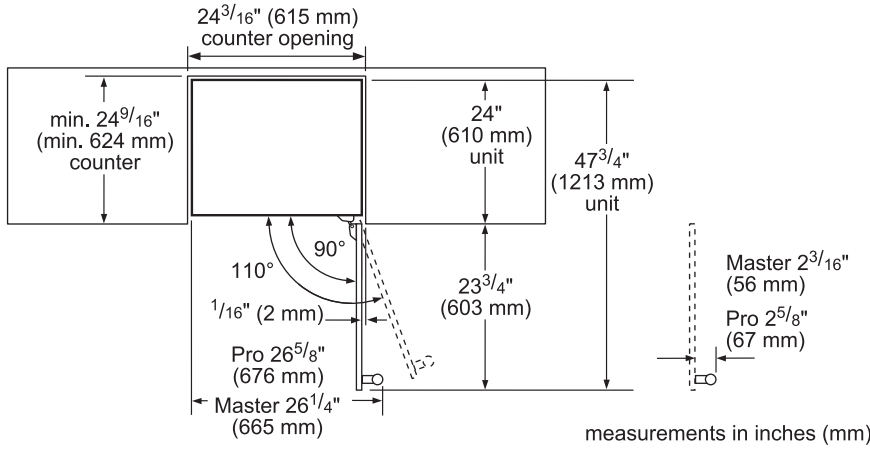

DIMENSIONS & WEIGHT

Appliance Dimensions (H x W x D) (in.)	34 1/4" x 23 7/8" x 24"
Required Cutout Size (H x W x D) (in.)	34 3/4" – 35 1/4" x 24 3/16" x 24 9/16"
Net / Gross Weight (lbs.)	190 / 205 lbs.

GLASS DOOR WINE RESERVE PRODUCT DIMENSIONS

GLASS DOOR WINE RESERVE CUTOUT DIMENSIONS

GLASS DOOR WINE RESERVE CUTOUT DIMENSIONS & ELECTRICAL LOCATION

A:
Recommended area for installation connection - a 2 1/2" (63 mm) diameter hole is recommended. Location of power cord at base of the appliance.

measurements in inches (mm)

T24UW910RS

UNDER-COUNTER WINE RESERVE WITH GLASS DOOR

MASTERPIECE® SERIES HANDLE – RIGHT HINGED

GLASS DOOR WINE RESERVE CUTOUT & DOOR SWING DIMENSIONS

GLASS DOOR WINE RESERVE SIDE-BY-SIDE INSTALLATION