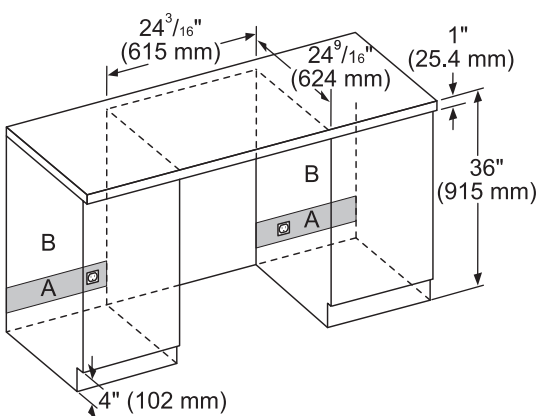

DIMENSIONS & WEIGHT

Appliance Dimensions (H x W x D) (in.)	34 1/4" x 23 7/8" x 24"
Required Cutout Size (H x W x D) (in.)	34 3/4" – 35 1/4" x 24 3/16" x 24 9/16"
Net / Gross Weight (lbs.)	190 / 205 lbs.

**Sealed refrigeration system includes compressor, evaporator, condenser, dryer / strainer and connection tubing

T24UW910RS

UNDER-COUNTER WINE RESERVE WITH GLASS DOOR

MASTERPIECE® SERIES HANDLE – RIGHT HINGED

GLASS DOOR WINE RESERVE PRODUCT DIMENSIONS

GLASS DOOR WINE RESERVE CUTOUT DIMENSIONS

GLASS DOOR WINE RESERVE CUTOUT DIMENSIONS & ELECTRICAL LOCATION

A:
Recommended area for installation connection - a 2 1/2" (63 mm) diameter hole is recommended. Location of power cord at base of the appliance.

measurements in inches (mm)

T24UW910RS

UNDER-COUNTER WINE RESERVE WITH GLASS DOOR

MASTERPIECE® SERIES HANDLE – RIGHT HINGED

GLASS DOOR WINE RESERVE CUTOUT & DOOR SWING DIMENSIONS

GLASS DOOR WINE RESERVE SIDE-BY-SIDE INSTALLATION