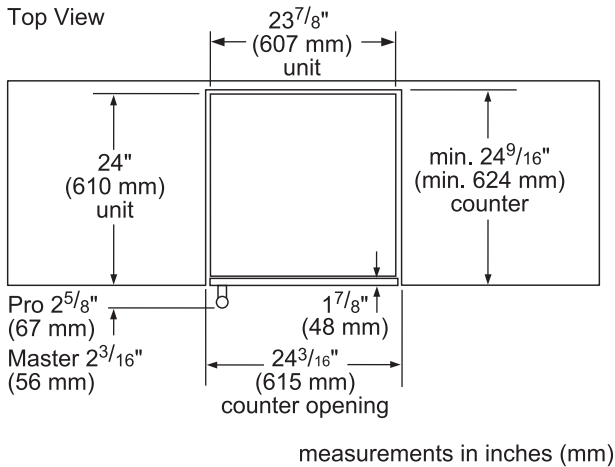

DIMENSIONS & WEIGHT

Appliance Dimensions (H x W x D) (in.)	34 1/4" x 23 7/8" x 24"
Required Cutout Size (H x W x D) (in.)	34 3/4" – 35 1/4" x 24 3/16" x 24 9/16"
Net / Gross Weight (lbs.)	190 / 205 lbs.

GLASS DOOR WINE RESERVE PRODUCT DIMENSIONS

GLASS DOOR WINE RESERVE CUTOUT DIMENSIONS

GLASS DOOR WINE RESERVE CUTOUT DIMENSIONS & ELECTRICAL LOCATION

A:
Recommended area for installation connection - a 2 1/2" (63 mm) diameter hole is recommended. Location of power cord at base of the appliance.

measurements in inches (mm)

T24UW910RS

UNDER-COUNTER WINE RESERVE WITH GLASS DOOR

MASTERPIECE® SERIES HANDLE – RIGHT HINGED

GLASS DOOR WINE RESERVE CUTOUT & DOOR SWING DIMENSIONS

GLASS DOOR WINE RESERVE SIDE-BY-SIDE INSTALLATION