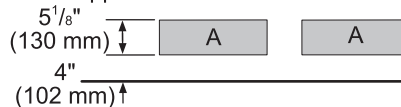

DIMENSIONS & WEIGHT

Appliance Dimensions (H x W x D) (in.)	34 1/4" x 23 7/8" x 24"
Required Cutout Size (H x W x D) (in.)	34 3/4" – 35 1/4" x 24 3/16" x 24 9/16"
Net / Gross Weight (lbs.)	190 / 205 lbs.

GLASS DOOR WINE RESERVE PRODUCT DIMENSIONS

GLASS DOOR WINE RESERVE CUTOUT DIMENSIONS

GLASS DOOR WINE RESERVE CUTOUT DIMENSIONS & ELECTRICAL LOCATION

A:
Recommended area for installation connection - a 2 1/2" (63 mm) diameter hole is recommended. Location of power cord at base of the appliance.