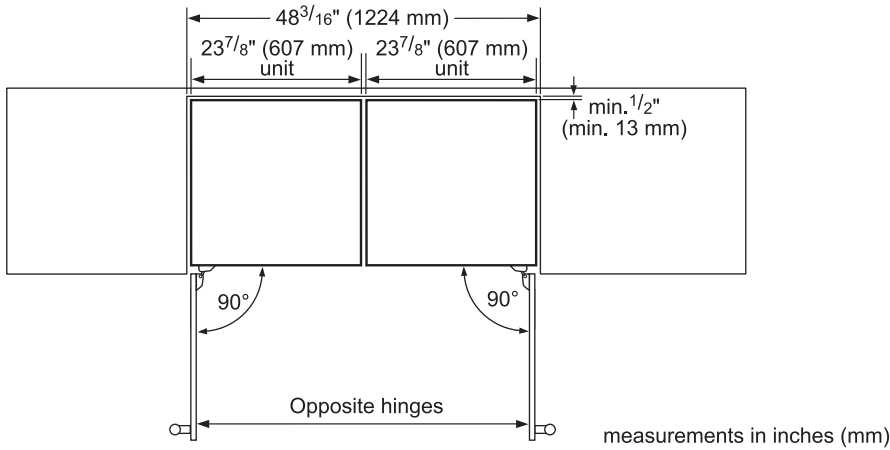

DIMENSIONS & WEIGHT

Appliance Dimensions (H x W x D) (in.)	34 1/4" x 23 7/8" x 24"
Required Cutout Size (H x W x D) (in.)	34 3/4" – 35 1/4" x 24 3/16" x 24 9/16"
Net / Gross Weight (lbs.)	190 / 205 lbs.

GLASS DOOR WINE RESERVE PRODUCT DIMENSIONS

GLASS DOOR WINE RESERVE CUTOUT DIMENSIONS

GLASS DOOR WINE RESERVE CUTOUT DIMENSIONS & ELECTRICAL LOCATION

A:
Recommended area for installation connection - a 2 1/2" (63 mm) diameter hole is recommended. Location of power cord at base of the appliance.

measurements in inches (mm)

T24UW910RS

UNDER-COUNTER WINE RESERVE WITH GLASS DOOR

MASTERPIECE® SERIES HANDLE – RIGHT HINGED

GLASS DOOR WINE RESERVE CUTOUT & DOOR SWING DIMENSIONS

GLASS DOOR WINE RESERVE SIDE-BY-SIDE INSTALLATION