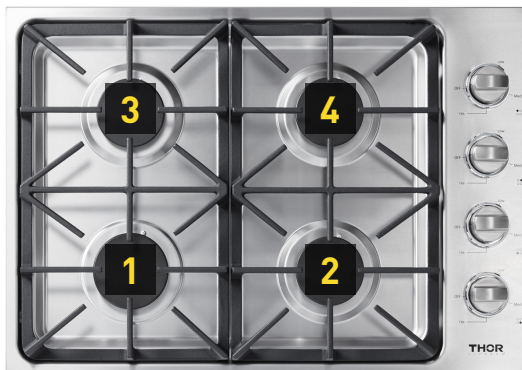

Product: 30 Inch Professional Drop-In Gas Cooktop with Four Burners in Stainless Steel

Model Number: TGC3001 **UPC#:** 850018999496

TECHNICAL DETAILS

Appliance Type	Built-In
Fuel Type	Gas
Ignition Type	Electrical
Cooktop Control Type	Standard Dial Control
Control Location	Right
Color/Finish	Stainless Steel
Knobs Material	Metal Knob - Acrylic Trim Ring for Blue LED
Commercial/Residential	Residential

BURNER PERFORMANCE

Total Burners	4
[1] Front Left Burner	18,000 BTU
[2] Front Right Burner	9,000 BTU
[3] Rear Left Burner	12,000 BTU
[4] Rear Right Burner	9,000 BTU

FEATURES & BENEFITS

- + **Four High-Intensity Burners** - Four sealed burners, including a high-intensity 18,000 BTU power burner that produces fast, intense heat and contains spills to make cleaning quick and easy.
- + **Professional Illuminated Knobs** - Metal constructed knobs provide easy access to flame settings and illuminate a striking blue when in operation.
- + **Stainless Steel Cooktop** - Adds a sleek, modern design to any kitchen; this product is designed with a single piece of stainless steel to withstand spills and grease for easy cleaning.
- + **Continuous Cast Iron Grates** - Heavy-duty, edge-to-edge, porcelain-coated cast iron grates allow for easy movement of pans between burners.
- + **Automatic Electric Ignition** - Eliminates the need to manually light the burners and protects the user from the likelihood of a burn because lighters and matches are not needed. It also saves money by using less gas than a standing pilot range.
- + **Liquid Propane Option** - LP convertible with liquid propane conversion kit included.
- + **Wok Ring** - Features a wok ring that provides extra stability for cooking with round-bottom woks.

WARRANTY: 2 YEARS ON PARTS AND LABOR

PRODUCT DIMENSIONS

Product Width	30"
Product Depth	21"
Product Height	4 3/8"
Cut-Out Left to Right Width	28 5/8"
Cut-Out Front to Back Depth	19 1/2"
Cut-Out Height	4"
Shipping Dimension (W x H x D)	37" x 24 3/16 x 9 1/16"