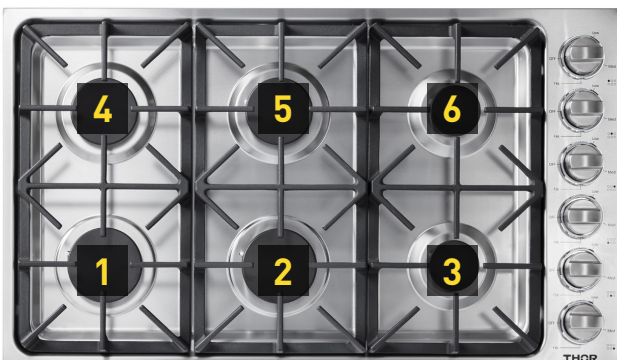

Product: 36 Inch Professional Drop-In Gas Cooktop with Six Burners in Stainless Steel

Model Number: TGC3601 **UPC#:** 850018999502

TECHNICAL DETAILS

Appliance Type	Built-In
Fuel Type	Gas
Ignition Type	Electrical
Cooktop Control Type	Standard Dial Control
Control Location	Right
Color/Finish	Stainless Steel
Knobs Material	Metal Knob - Acrylic Trim Ring for Blue LED
Commercial/Residential	Residential

FEATURES & BENEFITS

- + **Six High-Intensity Burners** - Six sealed burners, including two high-intensity 18,000 BTU power burners that produces fast, intense heat and contains spills to make cleaning quick and easy.
- + **Professional Illuminated Knobs** - Metal constructed knobs provide easy access to flame settings and illuminate a striking blue when in operation.
- + **Stainless Steel Cooktop** - Adds a sleek, modern design to any kitchen; this product is designed with a single piece of stainless steel to withstand spills and grease for easy cleaning.
- + **Continuous Cast Iron Grates** - Heavy-duty, edge-to-edge, porcelain-coated cast iron grates allow for easy movement of pans between burners.
- + **Automatic Electric Ignition** - Eliminates the need to manually light the burners and protects the user from the likelihood of a burn because lighters and matches are not needed. It also saves money by using less gas than a standing pilot range.
- + **Liquid Propane Option** - LP convertible with liquid propane conversion kit included.
- + **Wok Ring** - Features a wok ring that provides extra stability for cooking with round-bottom woks.

WARRANTY: 2 YEARS ON PARTS AND LABOR

PRODUCT DIMENSIONS	
Product Width	36"
Product Depth	21"
Product Height	4 3/8"
Cut-Out Left to Right Width	34 5/8"
Cut-Out Front to Back Depth	19 1/2"
Cut-Out Height	4"
Shipping Dimension (W x H x D)	39 3/16" x 24 3/16" x 9 1/16"