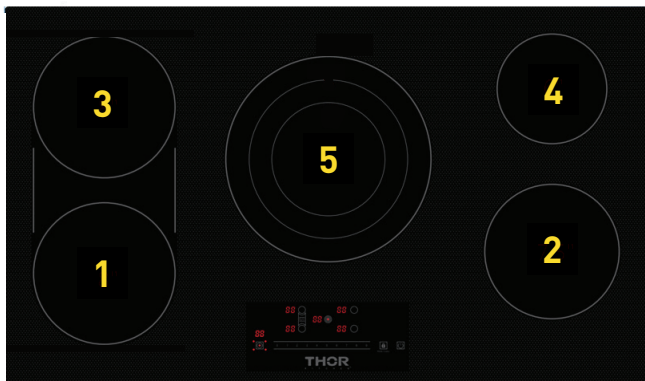

PRODUCT DIMENSIONS

Product Height (in.)	2"
Product Width (in.)	36"
Product Depth (in.)	21"
Installation Cutout (WxDxH)	34 7/16" 19 7/16" 1 13/16"
Package Size (WxDxH)	39 3/16" 24 1/8" 4 13/16"

PRODUCT WEIGHT

Product Weight	Net: 26.46 lb. Gross: 32.63
Loading Quantity 20 GP / 40 Hq: 370/880 pcs.	

HEAT ELEMENT DIMENSIONS

Total Elements	5
[1] Front Left	8"
[2] Front Right	7.5"
[3] Rear Left	8"
[4] Rear Right	6"
[5] Middle Large	6" / 8" / 11.5"
Power cord: 50 3/8" length