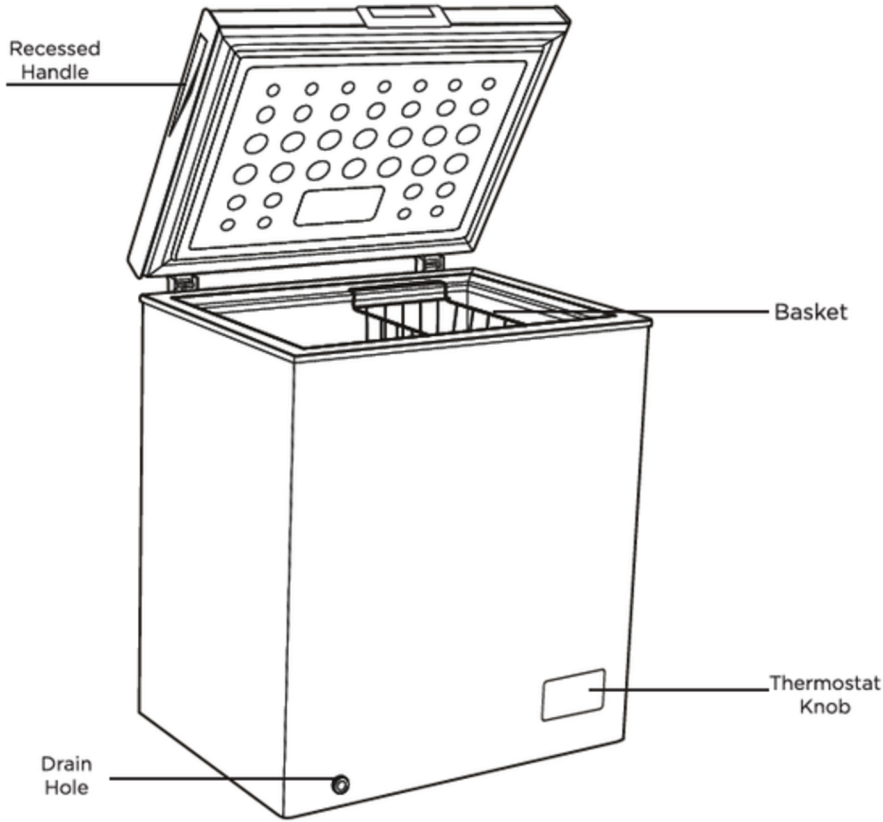

38 Inch Chest Freezer Refrigerator 8.7 Cu. Ft

Features

- Super freezer
- Storage basket
- Mechanical Control
- PCM Door and Cabinet Panel
- Built-In Wheels for Easy Mobility

Available Colors

● White

Specification

Brand	Truarctic	Model	THFC8738W
Type	Chest Freezer	Capacity	8.7 cu. ft.
Width Group	38 in.	Dimensions (W x D x H)	37.6 in x 24.2 x 33.5 in
Net Weight	32 kg / 70.5 lbs	Finish	PCM (Pre-Coated Metal)
Cooling System	Compressor-based	Refrigerant	R600a
Noise Level	40 dB	Temperature Control	Mechanical thermostat
Super Freeze Function	Yes	Garage Ready	Yes
Defrost Type	Manual	ENERGY STAR Certified	No
Storage Basket	Included (removable)	Mobility	Built-in wheels
Handle Type	Recessed	Drainage System	Yes (water disposal device)
Interior Design	Open storage compartment	Shelving	Not applicable

38 Inch Chest Freezer Refrigerator 8.7 Cu. Ft

PRODUCT LEGEND

Space Requirement

The following are recommended clearances around the chest freezer:

- Sides 10cm / 4"
- Back 10cm / 4"
- Top 70cm / 28"