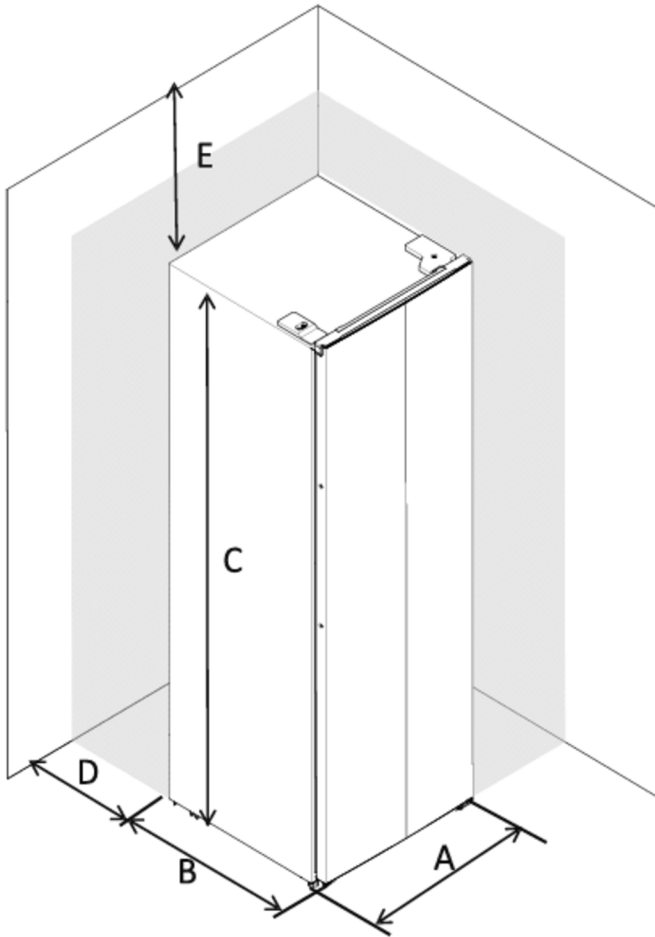

Available Colors

- Stainless Steel (shown)
- White

Specification

Brand	Truarctic	Model	TARSS2136SV
Product Type	Side-by-Side Refrigerator	Installation	Free Standing
Total Capacity	21 cu. ft.	Freezer Capacity	7.9 cu. ft.
Width Group	36 in.	Fridge Capacity	13.1 cu. ft.
Dimensions (W x D x H)	35.8x 28.7 x 69.7in.	Counter Depth	Yes

36 Inch Side by Side Refrigerator 21 Cu. Ft

Exterior & Convenience

Door Alarm	Yes	Child Lock	Yes
Holiday Mode	Yes	Reversible Door	No
Sabbath Mode	No	Wi-Fi Enabled	No
Accepts Custom Panels	No	Finish	Stainless Steel
Handle Type	Recessed	Wheels	Yes

SPACE REQUIREMENT

- Keep enough space so the door can open.
- Keep at least 50mm of space between the two sides and the back.

A	35.8 in	90.9 cm
B	28.7 in	72.9 cm
C	69.7 in	177.2 cm
D	2 in	5.1 cm
E	2 in	5.1 cm
F	61.6 in	156.5 cm
G	48.0 in	121.9 cm
H	140°	