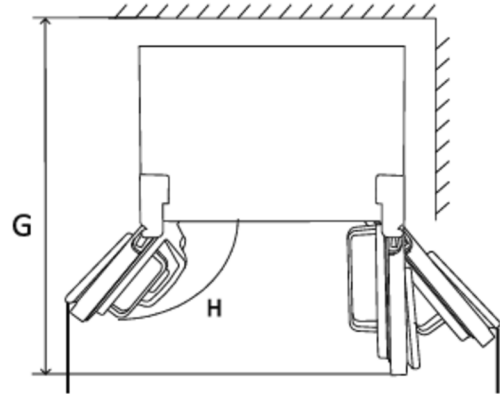

36 Inch Side by Side Refrigerator 21 Cu. Ft

Exterior & Convenience

Door Alarm	Yes	Child Lock	Yes
Holiday Mode	Yes	Reversible Door	No
Sabbath Mode	No	Wi-Fi Enabled	No
Accepts Custom Panels	No	Finish	Stainless Steel
Handle Type	Recessed	Wheels	Yes

SPACE REQUIREMENT

- Keep enough space so the door can open.
- Keep at least 50mm of space between the two sides and the back.

A	35.8 in	90.9 cm
B	28.7 in	72.9 cm
C	69.7 in	177.2 cm
D	2 in	5.1 cm
E	2 in	5.1 cm
F	61.6 in	156.5 cm
G	48.0 in	121.9 cm
H	140°