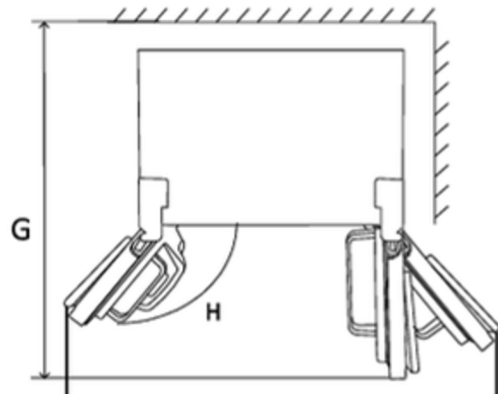

36 Inch Side by Side Refrigerator 21 Cu. Ft

Exterior & Convenience

Door Alarm	Yes	Child Lock	Yes
Holiday Mode	Yes	Reversible Door	No
Sabbath Mode	No	Wi-Fi Enabled	No
Accepts Custom Panels	No	Finish	White
Handle Type	Recessed	Wheels	Yes

SPACE REQUIREMENT

- Keep enough space so the door can open.
- Keep at least 50mm of space between the two sides and the back.

A	35.8 in	90.9 cm
B	28.7 in	72.9 cm
C	69.7 in	177.2 cm
D	2 in	5.1 cm
E	2 in	5.1 cm
F	61.6 in	156.5 cm
G	48.0 in	121.9 cm
H	140°