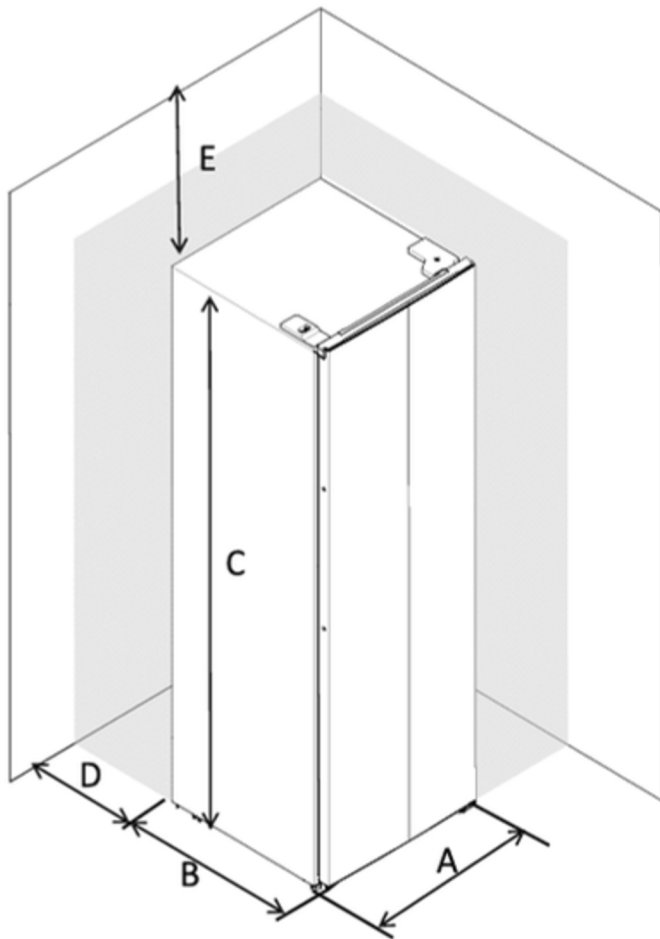

Available Colors

- Stainless Steel
- White (shown)

Specification

Brand	Truarctic	Model	TARSS2136W
Product Type	Side-by-Side Refrigerator	Installation	Free Standing
Total Capacity	21 cu. ft.	Freezer Capacity	7.9 cu. ft.
Width Group	36 in.	Fridge Capacity	13.1 cu. ft.
Dimensions (W x D x H)	35.8x 28.7 x 69.7in.	Number of Doors	2

36 Inch Side by Side Refrigerator 21 Cu. Ft

Exterior & Convenience

Door Alarm	Yes	Child Lock	Yes
Holiday Mode	Yes	Reversible Door	No
Sabbath Mode	No	Wi-Fi Enabled	No
Accepts Custom Panels	No	Finish	White
Handle Type	Recessed	Wheels	Yes

SPACE REQUIREMENT

- Keep enough space so the door can open.
- Keep at least 50mm of space between the two sides and the back.

A	35.8 in	90.9 cm
B	28.7 in	72.9 cm
C	69.7 in	177.2 cm
D	2 in	5.1 cm
E	2 in	5.1 cm
F	61.6 in	156.5 cm
G	48.0 in	121.9 cm
H	140°	