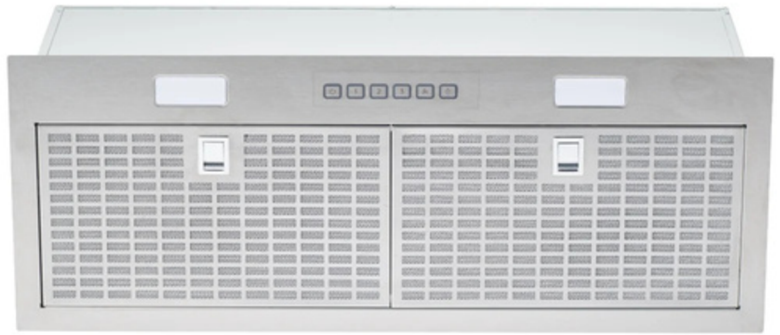

30 Inch Range Hood Insert DC Motor

Features

- Upgraded DC motor
- Four-Speed Fan Settings
- Premium Stainless Steel Finish
- 900 CFM Powerful Airflow
- Hybrid Grease Filters
- Bright LED Lighting
- 6-inch Round Duct
- Insert-Style Build-In Installation

Available Colors

Stainless Steel

Specification

Brand	Truarctic	Product Type	Insert Range Hood
Range Hood Type	Insert, Ducted / Ductless Convertible	Width	30 inches

Performance & Ventilation

Maximum CFM (Equivalent Airflow)	900 CFM	Free Air Flow (0 Static Pressure)	950 CFM
Number of Fan Speeds	4	Blower	Included (DC Motor)
Sones Rating	8	Ventilation Type	Ducted / Ductless Convertible

Filters & Lighting

Grease Filter Type	Hybrid Baffle + Mesh Filters	Filter Cleaning	Dishwasher-safe, removable
Lighting Type	LED strip	Number of Light Bulbs	1 strip

Controls & Installation

Insert-Style	Built-In Installation	Vertical Venting	6" Round Duct
Controls	Illuminated Stainless Steel Electronic Controls		