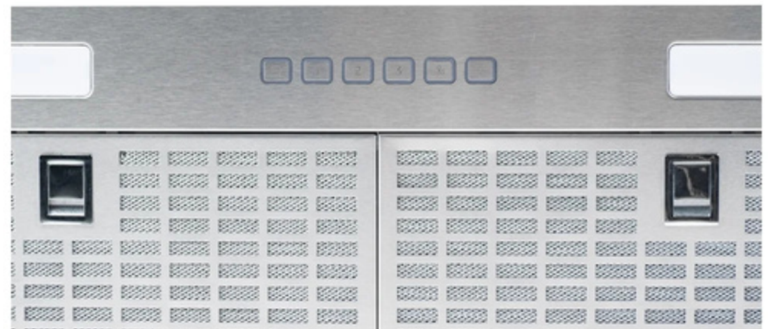

30 Inch Range Hood Insert DC Motor

Features

- Upgraded DC motor
- Four-Speed Fan Settings
- Premium Stainless Steel Finish
- 900 CFM Powerful Airflow
- Hybrid Grease Filters
- Bright LED Lighting
- 6-inch Round Duct
- Insert-Style Build-In Installation

Available Colors

Stainless Steel

Specification

Brand	Truarctic	Product Type	Insert Range Hood
Range Hood Type	Insert, Ducted / Ductless Convertible	Width	30 inches

Performance & Ventilation

Maximum CFM (Equivalent Airflow)	900 CFM	Free Air Flow (0 Static Pressure)	950 CFM
Number of Fan Speeds	4	Blower	Included (DC Motor)
Sones Rating	8	Ventilation Type	Ducted / Ductless Convertible

Filters & Lighting

Grease Filter Type	Hybrid Baffle + Mesh Filters	Filter Cleaning	Dishwasher-safe, removable
Lighting Type	LED strip	Number of Light Bulbs	1 strip

Controls & Installation

Insert-Style	Built-In Installation	Vertical Venting	6" Round Duct
Controls	Illuminated Stainless Steel Electronic Controls		