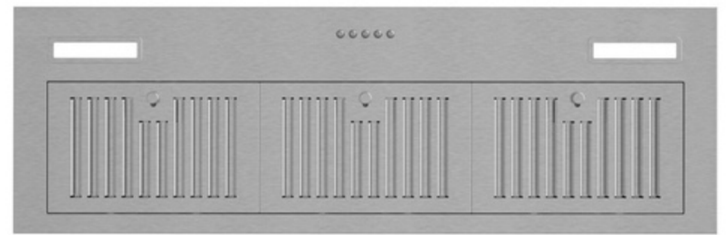

36 Inch Cabinet Insert

- 3 fan speeds
- Simple Push-Button Controls
- 6-Inch Round Duct

Features

- **Ultra-Quiet Operation** – Low noise as 45 dB at minimum speed.
- **3-Speed Ventilation Control** – Adjust airflow for different cooking needs.
- **Premium 430 Stainless Steel** – Durable, corrosion-resistant 26-gauge finish.
- **3 Dishwasher-Safe Filters** – Reusable stainless steel baffle filters for easy cleaning.

Available Colors

Stainless Steel

Specification

Brand	Truarctic	Model	TAIN36SS
Product Type	Insert Range Hood	Style	Stainless Steel Insert
Mounting Type	Insert	Material	430 Stainless Steel
Exterior Width	36 inches	Dimensions (WxHxD)	35.43" x 11.46" x 11.38"
Duct Size	6-inch round	Venting Type	Outside / Ducting + Inside / Recirculating (Accept Both)
Efficient Airflow	650 CFM	Fan Speeds	3
Blower	Included	Noise Level	45–62 dB
Lighting Type	LED strip	Number of Lights	2 strips
LED Power	110–240V	Power Consumption	<2W
Filter Type	Baffle filter	Dishwasher Safe	Yes
Control Type	Push-button	Key Feature	Ultra-quiet + high-performance airflow
Grease Filter Type	Stainless Steel Baffle Filters	Number of Filters	3 dishwasher-safe baffle filters