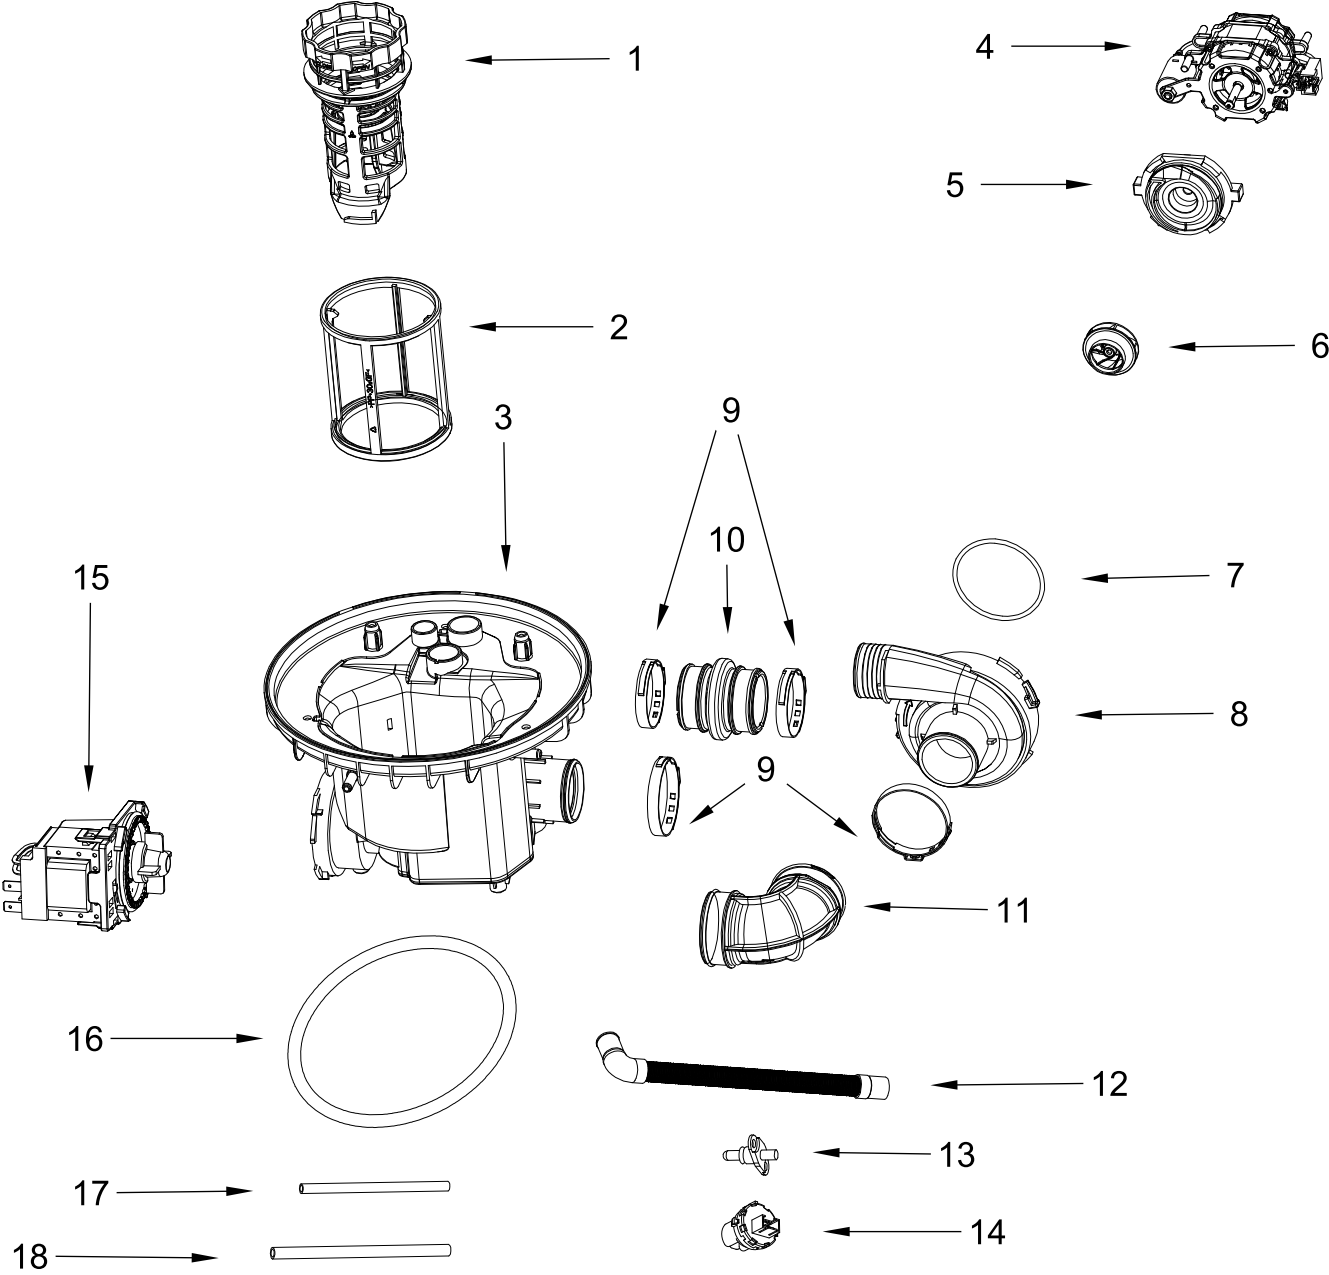

PUMP AND MOTOR PARTS

PUMP AND MOTOR PARTS

<u>Illus.</u> <u>No.</u>	<u>Part No.</u>	<u>Description</u>	<u>Illus.</u> <u>No.</u>	<u>Part No.</u>	<u>Description</u>	<u>Illus.</u> <u>No.</u>	<u>Part No.</u>	<u>Description</u>
1	W11226875	Filter Handle	7	W11226887	Gasket, Pump	13	W11226897	Thermistor
2	W11226876	Filter	8	W11226889	Housing, Upper Pump	14	W11226898	Trubidity Sensor
3	W11226878	Sump	9	W10763499	Clamp	15	W11226877	Pump
4	W11226884	Motor	10	W11226893	Hose	16	W11226899	Sealing Gasket
5	W11226885	Housing, Lower Pump	11	W11226894	Inlet Hose	17	W11226900	Inlet Hose
6	W11226886	Impeller	12	W11226895	Drain Hose	18	W11226901	Hose