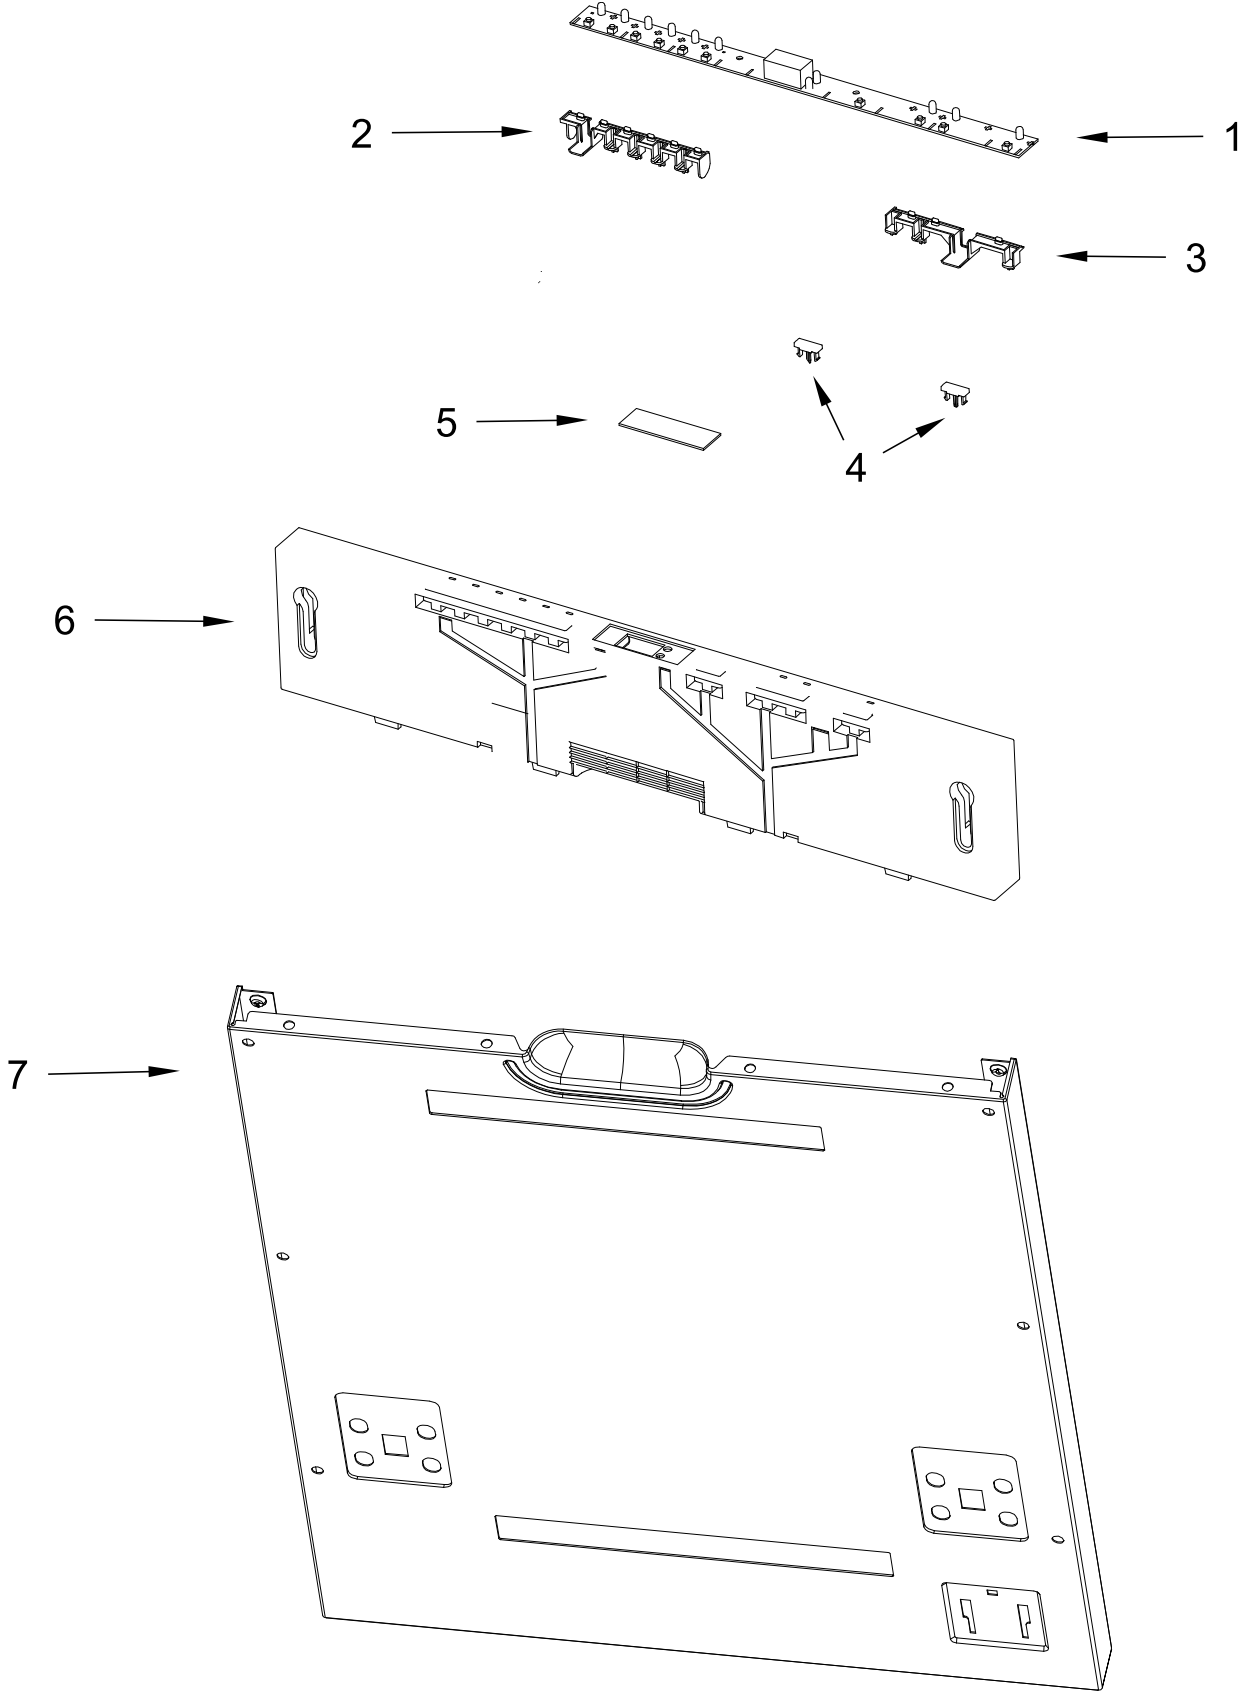

UNDERCOUNTER DISHWASHER

MODELS:

UDT555SAHP0 (Panel Ready)

CONTROL PANEL AND OUTER DOOR PARTS

CONTROL PANEL AND OUTER DOOR PARTS

<u>Illus.</u> <u>No.</u>	<u>Part No.</u>	<u>Description</u>	<u>Illus.</u> <u>No.</u>	<u>Part No.</u>	<u>Description</u>	<u>Illus.</u> <u>No.</u>	<u>Part No.</u>	<u>Description</u>
1	W11225852	Display, Control Board	4	W11225753	Button	6	W11225838	Control Panel
2	W11225694	Light Cover, 6-Way	5	W11225777	Cover Sticker, Control Panel	7	W11225848	Panel, Outer Door
3	W11225728	Light Cover, 3-Way						

INNER DOOR PARTS

INNER DOOR PARTS

<u>Illus.</u> <u>No.</u>	<u>Part No.</u>	<u>Description</u>	<u>Illus.</u> <u>No.</u>	<u>Part No.</u>	<u>Description</u>	<u>Illus.</u> <u>No.</u>	<u>Part No.</u>	<u>Description</u>
1	W11225863	Gasket, Vent	6	W11226241	Strike, Latch	11	W11226223	Snap Ring
2	W11225868	Duct, Vent	7	W11226261	Gasket	12		Hinge Assembly
3	W11226131	Gasket	8	W11226196	Inner Door Assembly		W11226198	Left Hand
4	W11226138	Deflector	9	W11226203	Dispenser		W11226199	Right Hand
5	W11226146	Hook, Door Latch	10	W11226206	Door Stiffener			