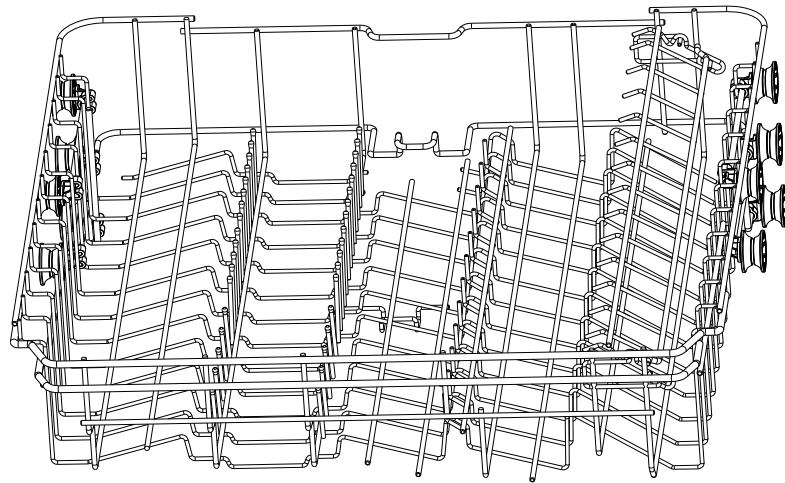

DISHRACK PARTS