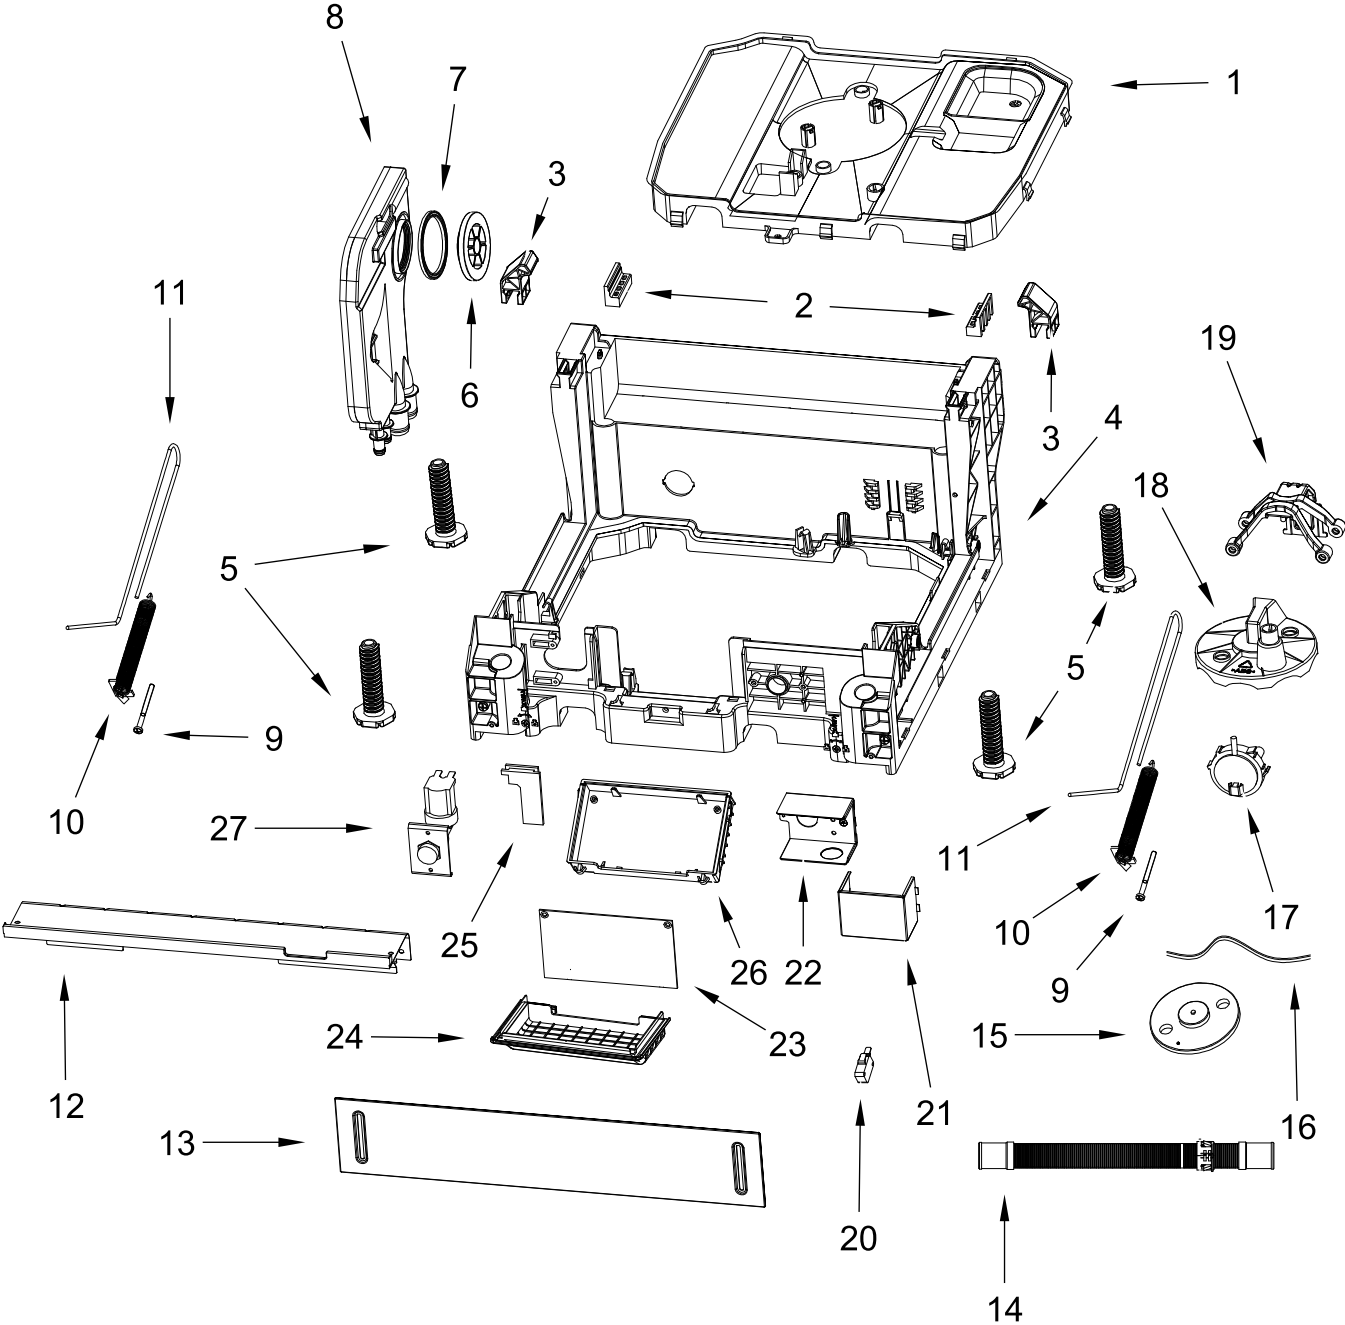

FILL DRAIN AND BASE PARTS

FILL DRAIN AND BASE PARTS

<u>Illus.</u> <u>No.</u>	<u>Part No.</u>	<u>Description</u>	<u>Illus.</u> <u>No.</u>	<u>Part No.</u>	<u>Description</u>	<u>Illus.</u> <u>No.</u>	<u>Part No.</u>	<u>Description</u>
1	W11226311	Cover, Base	11	W11226865	Door Rope	22	W11226537	Base, Junction Box
2	W11226333	Tub Support	12	W11226557	Toe Panel	23	W11226531	Electronic Control
3	W11226329	Connecting Block, Tub	13	W11226559	Access Panel	24	W11226535	Cover, PCB Box
4	W11226334	Base Assembly	14	W11226860	Drain Hose	25	W11226514	Block
5	W11226335	Leveling Leg	15	W11226858	Float	26	W11226520	PCB Box
6	W11226568	Nut, Air Breather	16	W11226857	Pipe	27	W11226511	Inlet Valve
7	W11226570	Gasket	17	W11226502	Pressure Switch			
8	W11226325	Air Breather	18	W11226494	Seat, Float			
9	W11226867	Adjustment Screw, Door Spring	19	W11226339	Assembly, Pump Support			
10	W11226866	Spring	20	W11226864	Microswitch			
			21	W11226540	Cover, Junction Box