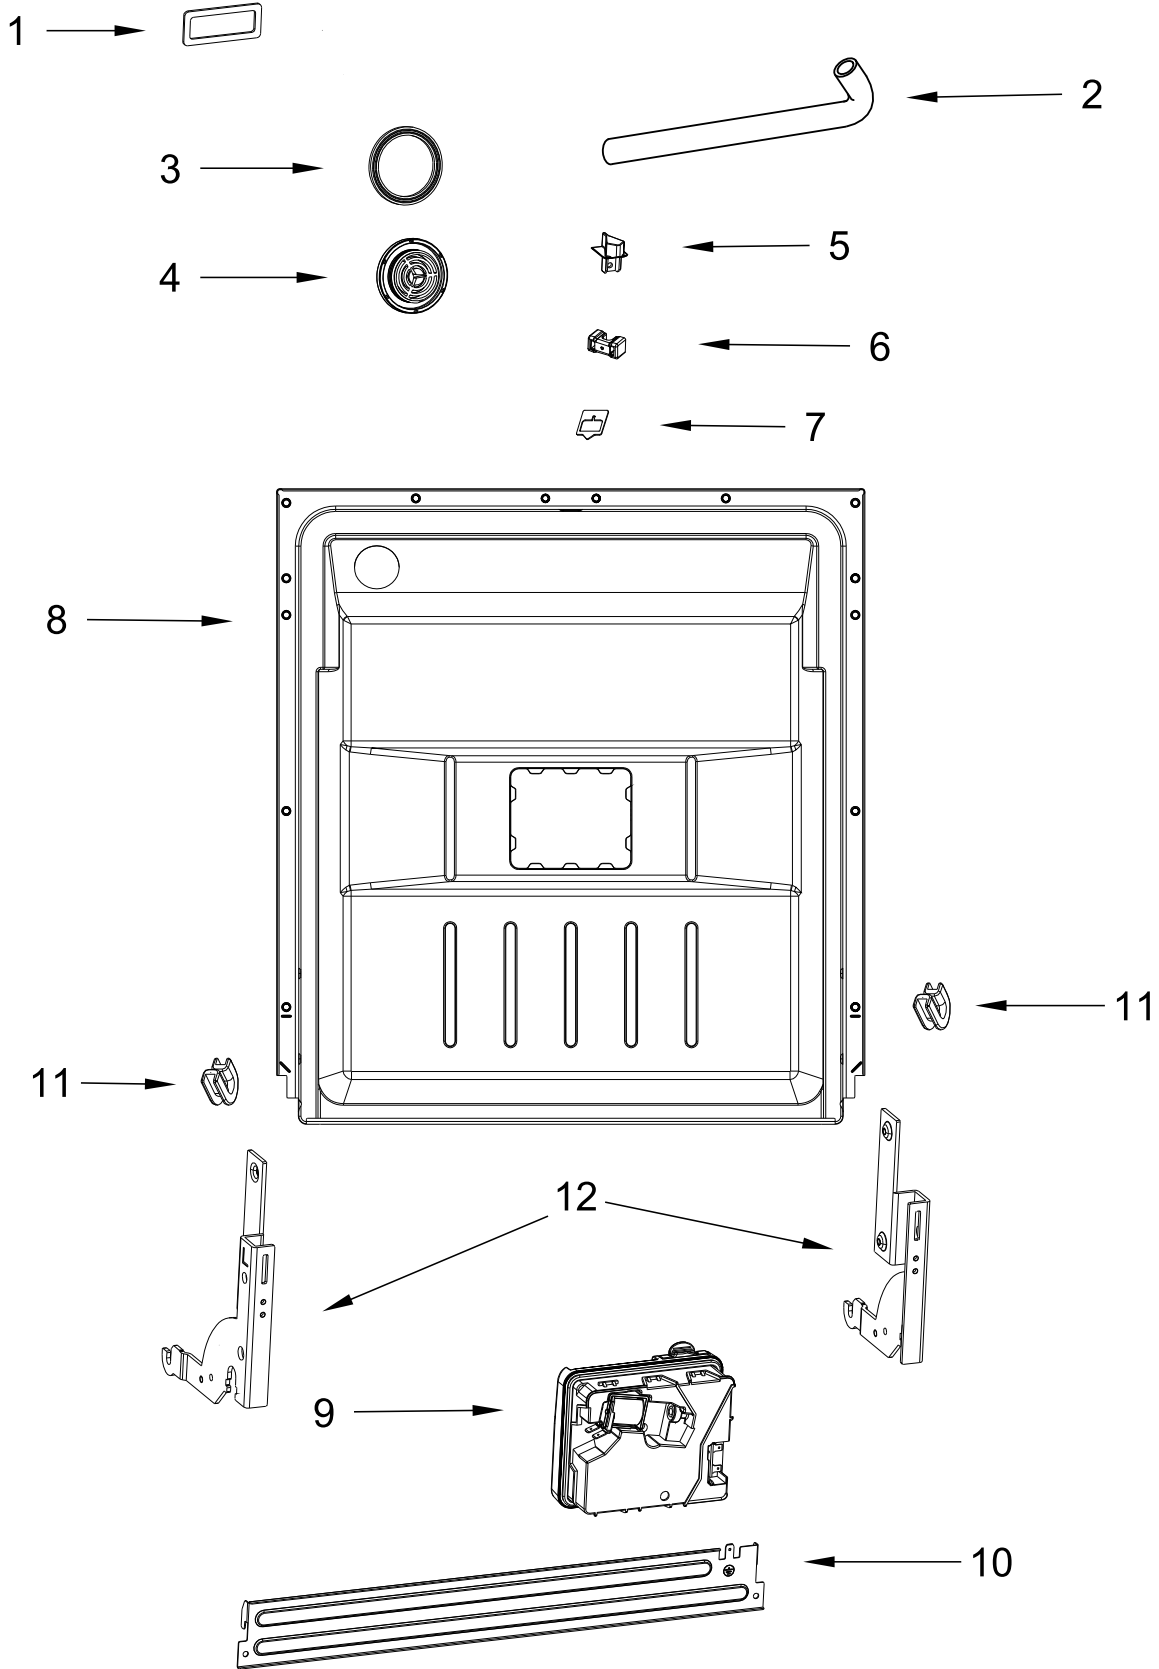

UNDERCOUNTER DISHWASHER

MODELS:

UDT555SAHP0 (Panel Ready)

CONTROL PANEL AND OUTER DOOR PARTS

CONTROL PANEL AND OUTER DOOR PARTS

<u>Illus.</u> <u>No.</u>	<u>Part No.</u>	<u>Description</u>	<u>Illus.</u> <u>No.</u>	<u>Part No.</u>	<u>Description</u>	<u>Illus.</u> <u>No.</u>	<u>Part No.</u>	<u>Description</u>
1	W11225852	Display, Control Board	4	W11225753	Button	6	W11225838	Control Panel
2	W11225694	Light Cover, 6-Way	5	W11225777	Cover Sticker, Control Panel	7	W11225848	Panel, Outer Door
3	W11225728	Light Cover, 3-Way						

INNER DOOR PARTS

INNER DOOR PARTS

<u>Illus.</u> <u>No.</u>	<u>Part No.</u>	<u>Description</u>	<u>Illus.</u> <u>No.</u>	<u>Part No.</u>	<u>Description</u>	<u>Illus.</u> <u>No.</u>	<u>Part No.</u>	<u>Description</u>
1	W11225863	Gasket, Vent	6	W11226241	Strike, Latch	11	W11226223	Snap Ring
2	W11225868	Duct, Vent	7	W11226261	Gasket	12		Hinge Assembly
3	W11226131	Gasket	8	W11226196	Inner Door Assembly		W11226198	Left Hand
4	W11226138	Deflector	9	W11226203	Dispenser		W11226199	Right Hand
5	W11226146	Hook, Door Latch	10	W11226206	Door Stiffener			

TUB AND FRAME PARTS

TUB AND FRAME PARTS

<u>Illus.</u> <u>No.</u>	<u>Part No.</u>	<u>Description</u>	<u>Illus.</u> <u>No.</u>	<u>Part No.</u>	<u>Description</u>	<u>Illus.</u> <u>No.</u>	<u>Part No.</u>	<u>Description</u>
1		Tub Assembly (Not Serviced)	5	W11226280	Wheel	8	W11226295	Heating Element Assembly
2	W11226273	Stop, Track	6		Bracket	9	W11226296	Gasket, Tub
3		Track Assembly		W11226292	Left Hand	10	W11226294	Door Switch Assembly
	W11226276	Left Hand		W11226293	Right Hand			
	W11226277	Right Hand	7		Connecting Panel			
4	W11226286	Supporting Holder, Basket Guider		W11226289	Left Hand			
				W11226291	Right Hand			