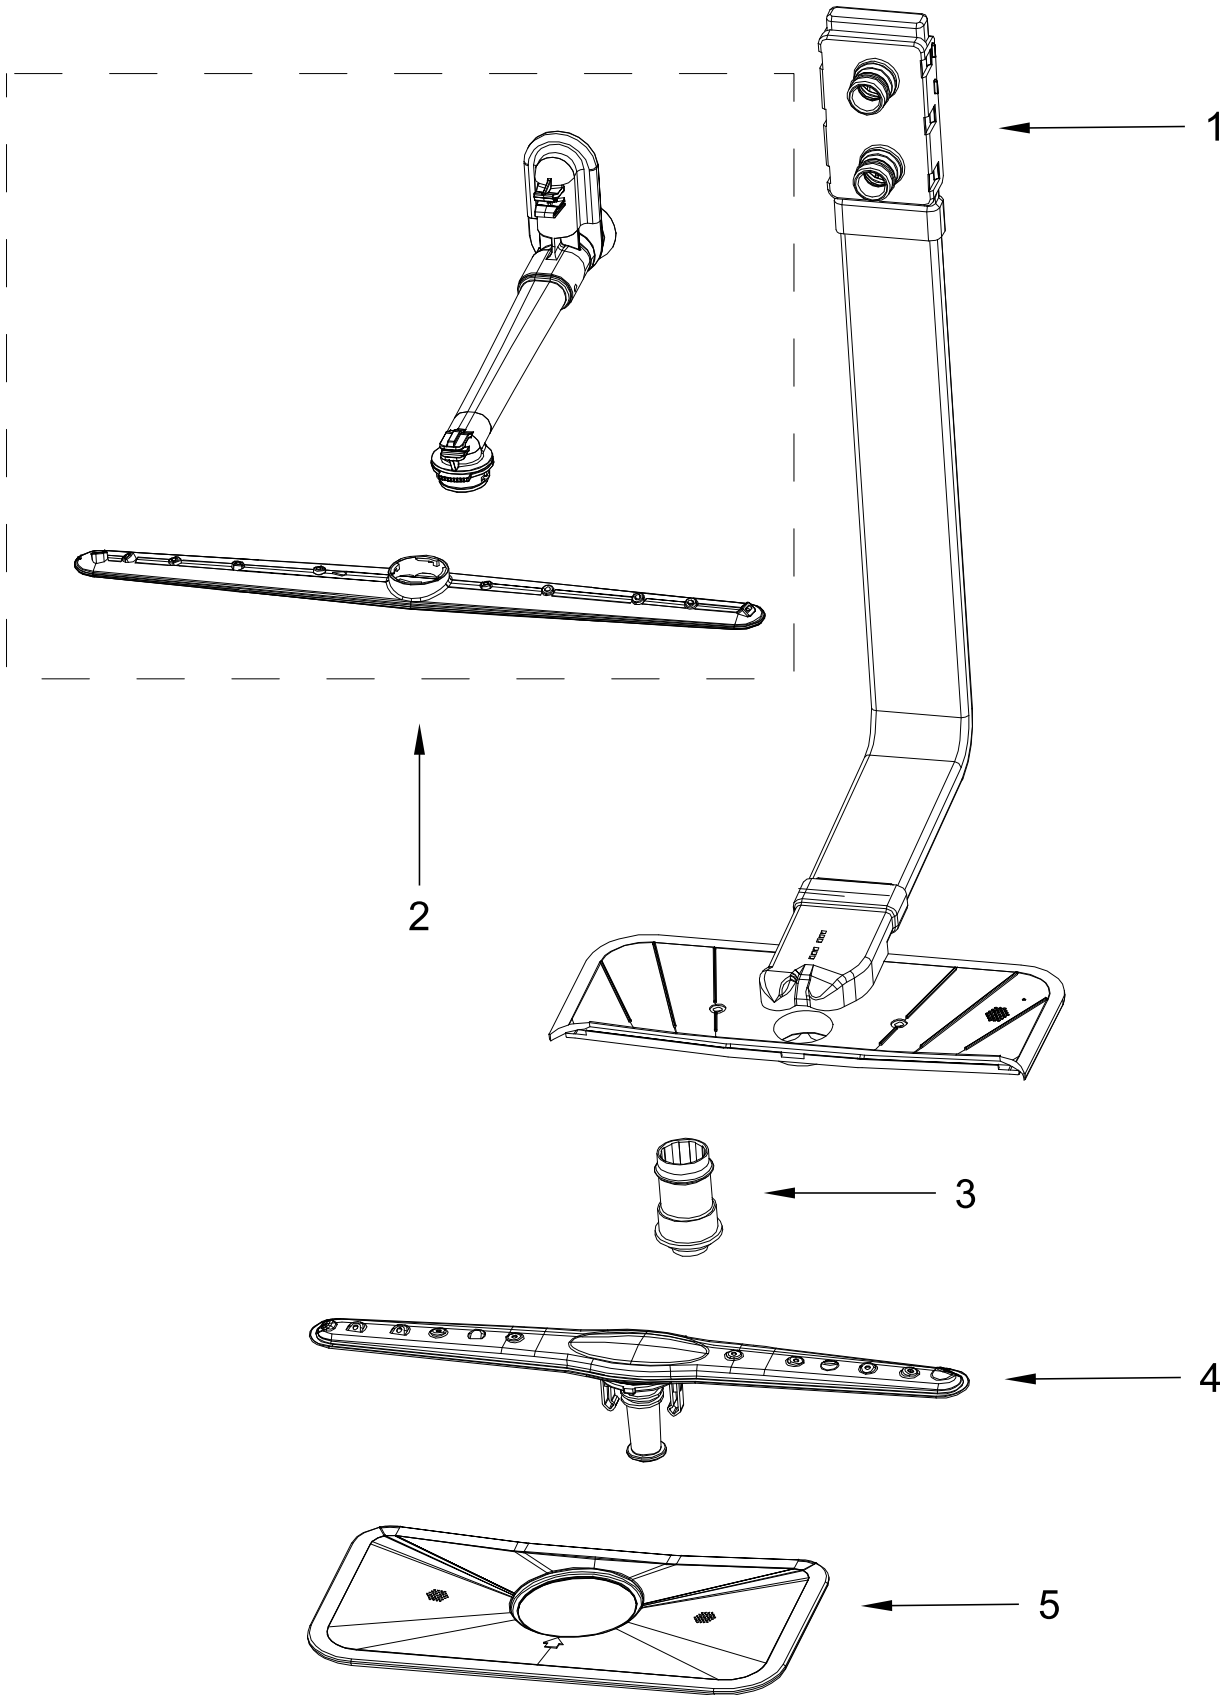

WASH SYSTEM PARTS

WASH SYSTEM PARTS

<u>Illus.</u> <u>No.</u>	<u>Part No.</u>	<u>Description</u>	<u>Illus.</u> <u>No.</u>	<u>Part No.</u>	<u>Description</u>	<u>Illus.</u> <u>No.</u>	<u>Part No.</u>	<u>Description</u>
1	W11226868	Feed Tube Assembly	3	W11226870	Extension, Lower Sprayarm	4	W11226872	Lower Sprayarm
2	W11226869	Upper Sprayarm Assembly				5	W11226873	Filter Screen