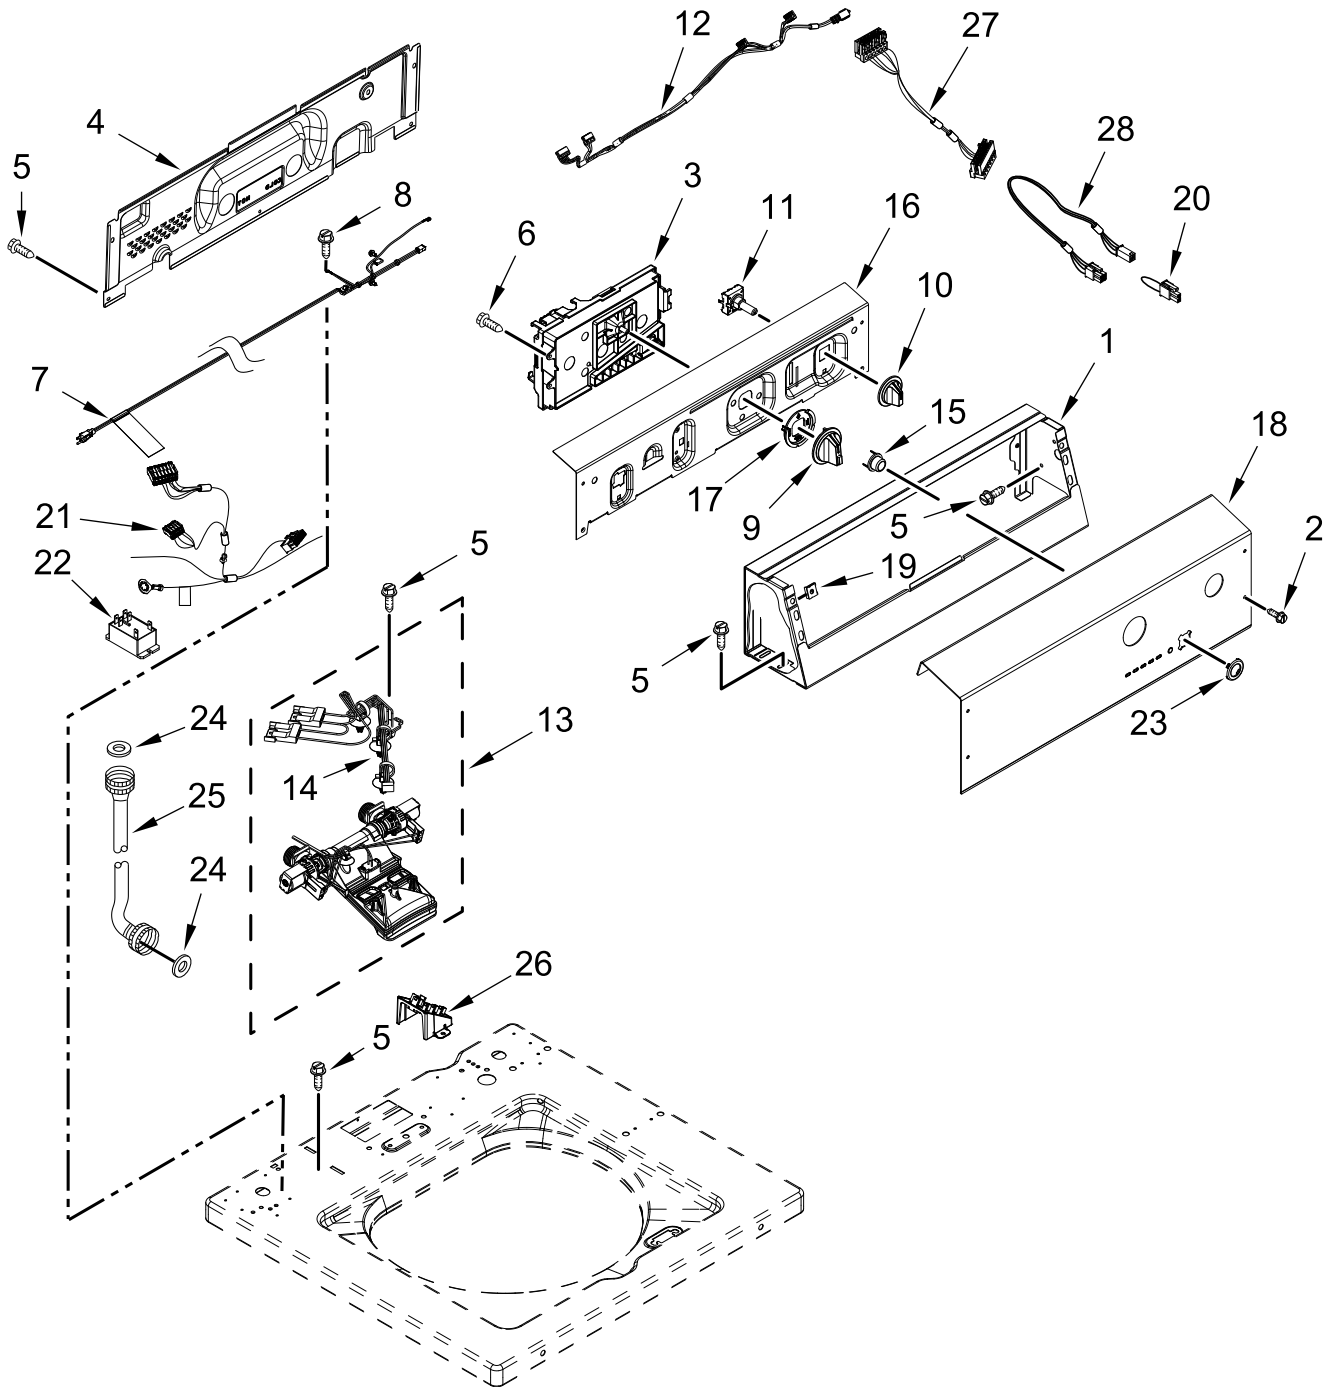

CONTROLS AND WATER INLET PARTS

CONTROLS AND WATER INLET PARTS

<u>Illus. No.</u>	<u>Part No.</u>	<u>Description</u>	<u>Illus. No.</u>	<u>Part No.</u>	<u>Description</u>	<u>Illus. No.</u>	<u>Part No.</u>	<u>Description</u>
1	W10461094	Console	12	W10694672	Harness, Upper E-Star	25		Hose, Water Inlet
2	W10131119	Screw M4X13	13	W10843663	Inlet Assembly, Water		W10852720	Cold Water
3	W11298479	Control Unit Assembly, Machine & Motor	14	W10843398	Harness, Valve		W10852721	Hot Water
4	W10461159	Panel, Console Rear Cover	15	W10461117	Push Button, Start	26	W10491734	Interface, Coin Slide
5	W10660565	Screw	16	W10461067	Back Bracket, Control Panel	27	W10694678	Jumper, Coin Slide Interface
6	90767	Screw	17	W10828902	Insert, Encoder Stop (4 Position)	28	W10539192	Jumper, Coin Slide Extender
7	W10916256	Cord, Power	18	W10829499	Fascia			
8	3400076	Screw	19	W10131123	Nut, "U"			
9		Assembly, Timer Knob	20	W10520398	Jumper, Feature Selection			
10	W10461101	Gray Knob & Bumper Assembly	21	W10843661	Harness, LED			
	W10461100	Gray	22	W11032871	Relay			
11	W10285518	Switch, Rotary Encoder (5 Position)	23	W10510149	Bezel - PTS			
			24	W10242307	Washer, Hose			