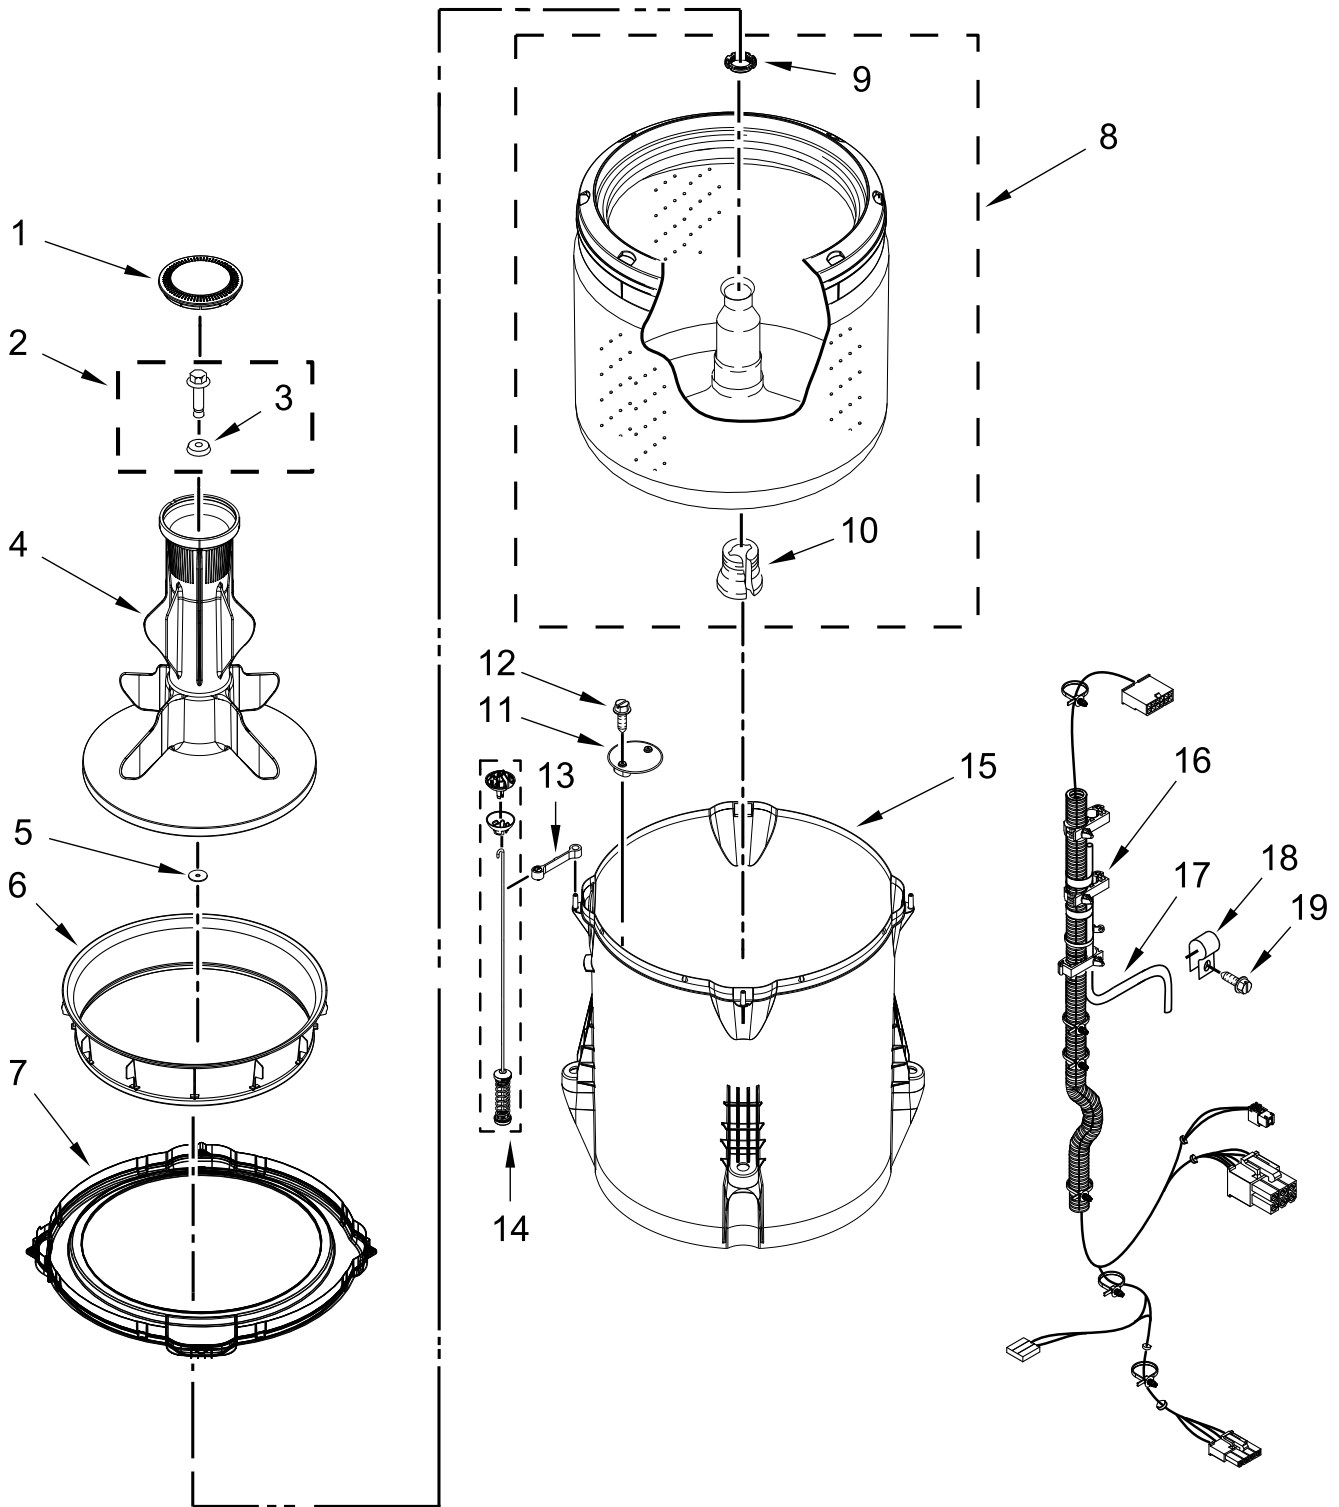

BASKET AND TUB PARTS

BASKET AND TUB PARTS

<u>Illus.</u> <u>No.</u>	<u>Part No.</u>	<u>Description</u>	<u>Illus.</u> <u>No.</u>	<u>Part No.</u>	<u>Description</u>	<u>Illus.</u> <u>No.</u>	<u>Part No.</u>	<u>Description</u>
1	W10131111	Cap, Agitator	9	21366	Nut, Spanner	15	W10238320	Tub
2	W10003790	Screw and Washer	10	W10198148	Block, Basket Drive	16	W10843660	Harness, Lower (Includes Pressure Hose)
3	3949550	Washer	11	W10215093	Filter, Drain Pump	17	W10531633	Hose, Pressure Switch
4	W10131112	Agitator	12	8533928	Screw	18	W10005430	Clamp, Cable
5	W10755559	Rubber Washer, Impeller	13	W10839119	Strap, Snubber	19	8533943	Screw
6	W10424289	Adapter, Balance Ring	14	W10821942	Damper Assembly, Tub Suspension (Set Of 4-Includes Suspension Balls and Suspension Bushings)			
7	W10461196	Ring, Tub						
8	W10389330	Basket Assembly