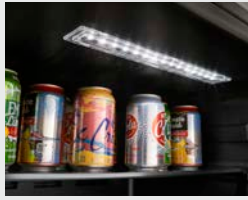

WUB50X24HZ UNDERCOUNTER BEVERAGE CENTER

LED INTERIOR LIGHTING

Keep food looking as good as it tastes. Light is cast inside the refrigerator so food looks like it's supposed to.

WINE STORAGE

Conveniently store up to 14 bottles of wine in a designated area.

SPILLPROOF GLASS SHELVES

Simplify cleanup with shelves that help contain spills and prevent liquids from leaking below.

OTHER FEATURES

- Reversible Stainless Steel Door
- Temperature Sensor Alert
- Fingerprint Resistant
- Electronic Temperature Controls
- Dual-Temperature Controlled Zone