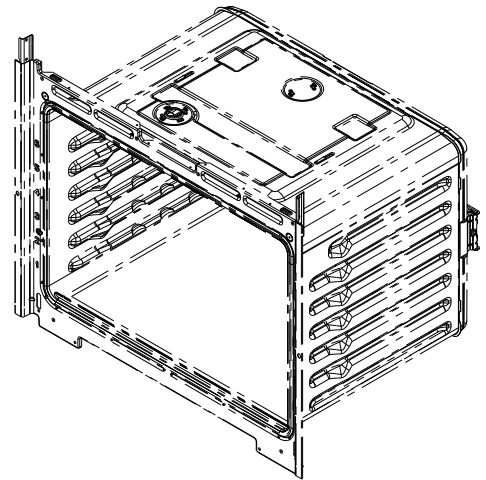

INTERNAL OVEN PARTS

INTERNAL OVEN PARTS

<u>Illus.</u> <u>No.</u>	<u>Part No.</u>	<u>Description</u>	<u>Illus.</u> <u>No.</u>	<u>Part No.</u>	<u>Description</u>	<u>Illus.</u> <u>No.</u>	<u>Part No.</u>	<u>Description</u>
1	W10260252	Element, Broil	4	7101P434-60	Screw	6	W10282957	Crossbar, Hidden Bake Tray
2	W10317430	Rack, Oven	5	7101P426-60	Screw	7	W10546517	Element, Bake
3	W10318198	Tray, Hidden Bake