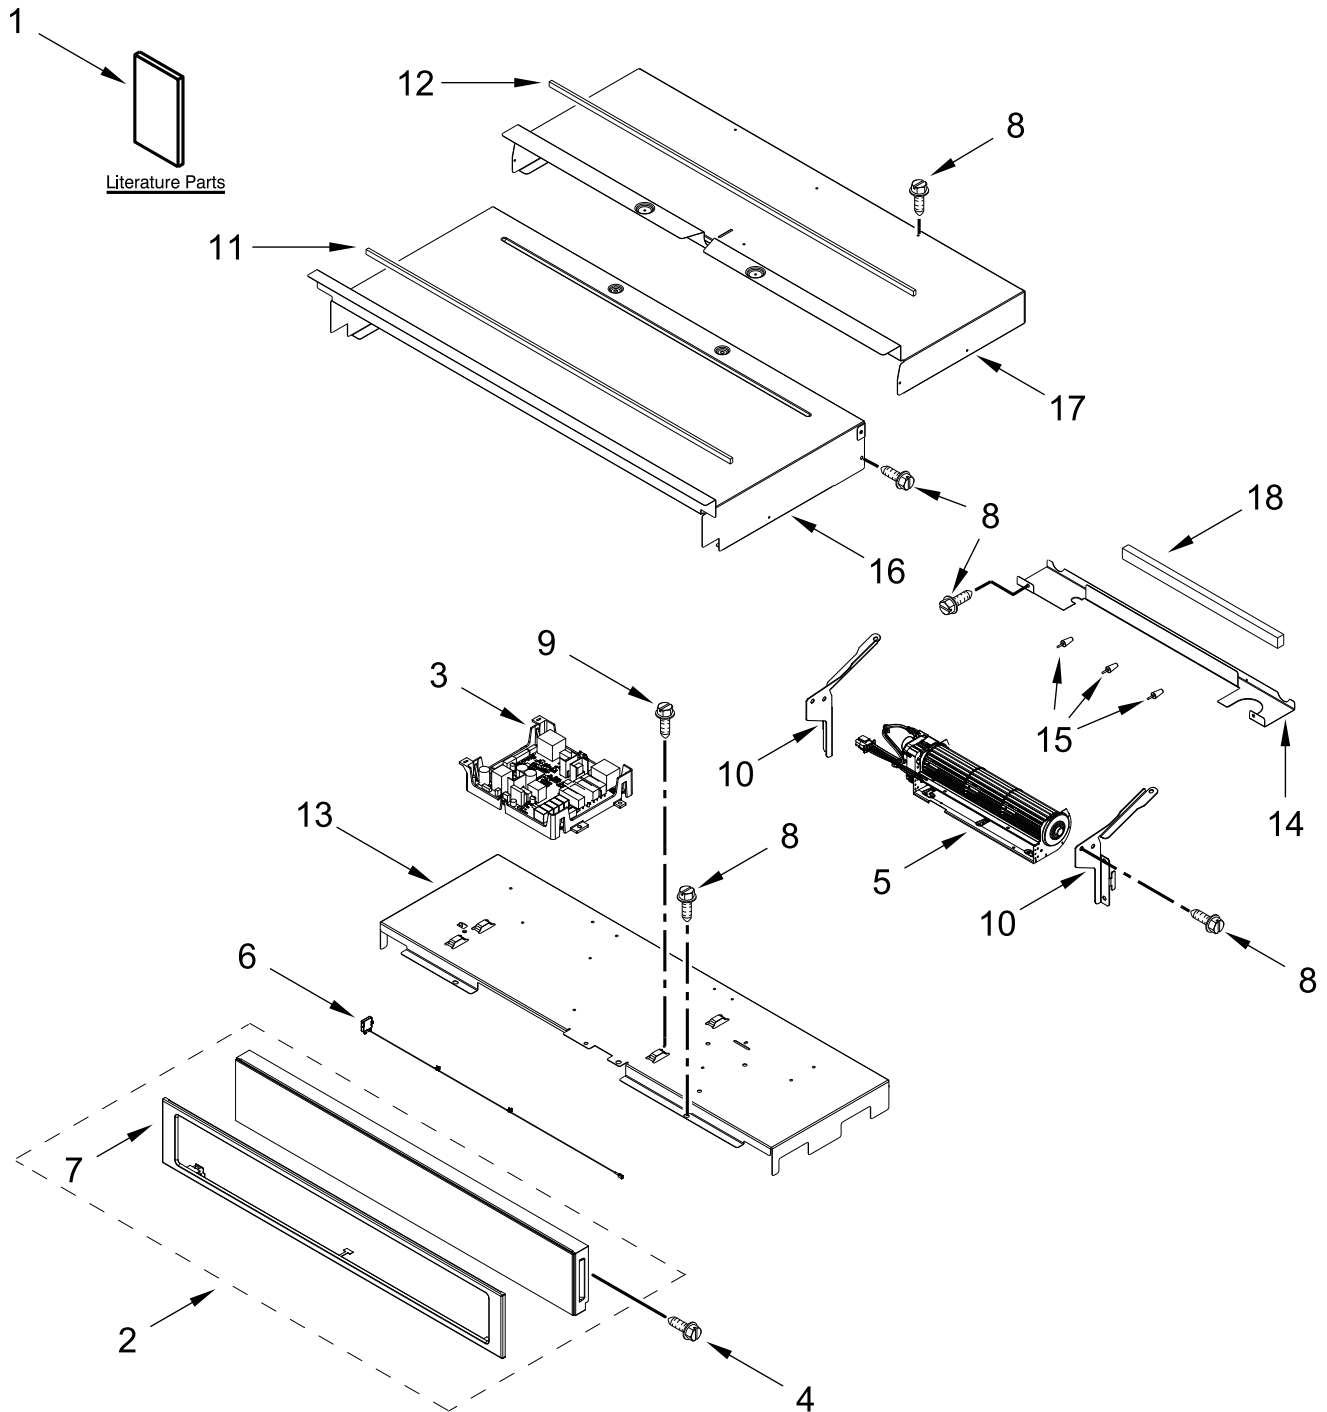

27" BUILT-IN ELECTRIC DOUBLE OVEN

MODELS:

WOD51EC7HB01 (Black)
WOD51EC7HW01 (White)
WOD51EC7HS01 (Stainless)

CONTROL PANEL PARTS

CONTROL PANEL PARTS

<u>Illus.</u> <u>No.</u>	<u>Part No.</u>	<u>Description</u>	<u>Illus.</u> <u>No.</u>	<u>Part No.</u>	<u>Description</u>	<u>Illus.</u> <u>No.</u>	<u>Part No.</u>	<u>Description</u>
1		Literature Parts	5	W11200129	Blower	17	W10904157	Chassis, Cover Top Back 27"
	W11220321	Guide, Use & Care	6	W11234541	Antenna			
	W11129956	Instructions, Installation	7		Skin, Control Panel	18	4451758	Block, Foam
	W11097305	Guide, Internet Connectivity		W11026968	Black			FOLLOWING PARTS NOT ILLUSTRATED
	W11129945	Sheet, Tech		W11026967	White		W11225364	Harness, Main
	W11129950	Diagram, Wiring		W10899876	Stainless		W11225365	Harness, Signal
2		Assembly, Control Panel (Includes Overlay)	8	7101P426-60	Screw		W11132989	Harness, Door Latch
	W11105006	Black	9	7101P434-60	Screw		W10562910	Harness, EOL
	W11105010	White	10	W10655463	Bracket, Blower (Left)		W11177679	Harness, TOD Jumper
	W11105008	Stainless		W10655462	Bracket, Blower (Right)		W11233570	Harness, Console
3	W11253187	Appliance Manager, Copernicus	11	W11162062	Gasket, Rubber		4448664	Clamp, Conduit
	W11253188	Manager, Appliance (Without Power Supply)	12	W10728475	Gasket, Rubber		W10655464	Bracket, Harness
4	7101P427-60	Screw	13	W10864102	Tray, Electronic		313438	Clip, Harness
			14	W10655465	Chassis, Back Divider		4450800	Screw, Grounding
			15	W10351295	Bumper		W10487999	Clip, Harness
			16	W10318193	Chassis, Cover Top Front 27"		W10431304	Bag, Hardware