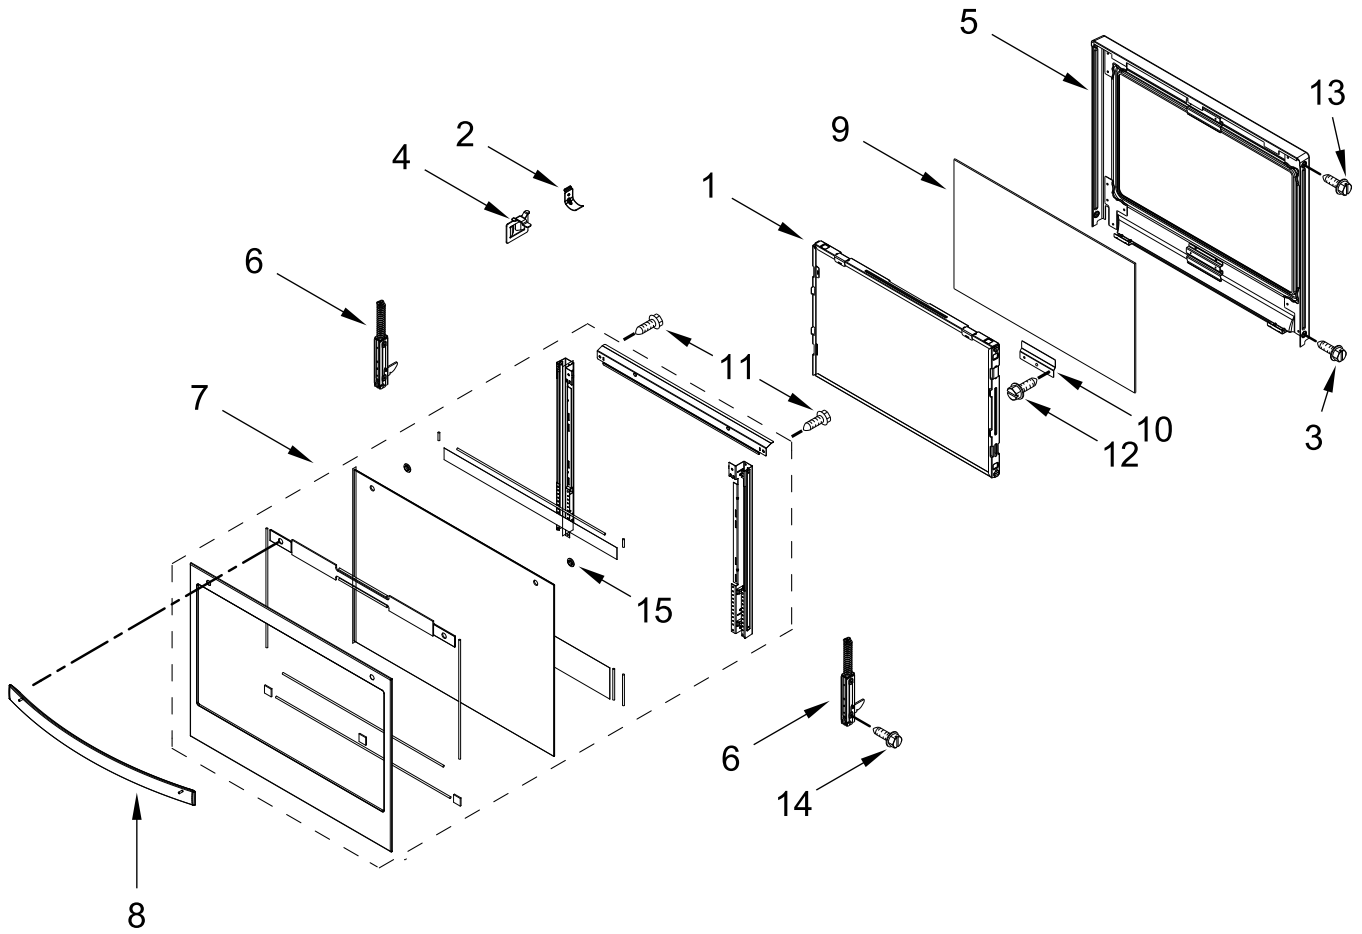

UPPER OVEN DOOR PARTS

UPPER OVEN DOOR PARTS

<u>Illus.</u> <u>No.</u>	<u>Part No.</u>	<u>Description</u>	<u>Illus.</u> <u>No.</u>	<u>Part No.</u>	<u>Description</u>	<u>Illus.</u> <u>No.</u>	<u>Part No.</u>	<u>Description</u>
1	W10347597	Assembly, Window Pack	7		Assembly, Door Glass	9	W10678525	Glass, Inner
2	W10284285	Spring, Door Glass Fixation		W10866269	Black	10	W10284297	Bracket, Glass
3	7101P635-60	Screw (Black)		W10866270	White	11	W10480830	Screw
4	W10653954	Clip, Spring Metal		W10866268	Stainless	12	7101P426-60	Screw
5	W10320793	Assembly, Liner	8		Assembly, Door Handle	13	7101P653-60	Screw
6	W10639067	Hinge, Door		W11022641	Black	14	3196183	Screw
				W11022642	White	15	W10319024	Washer, Door
				W10880280	Stainless