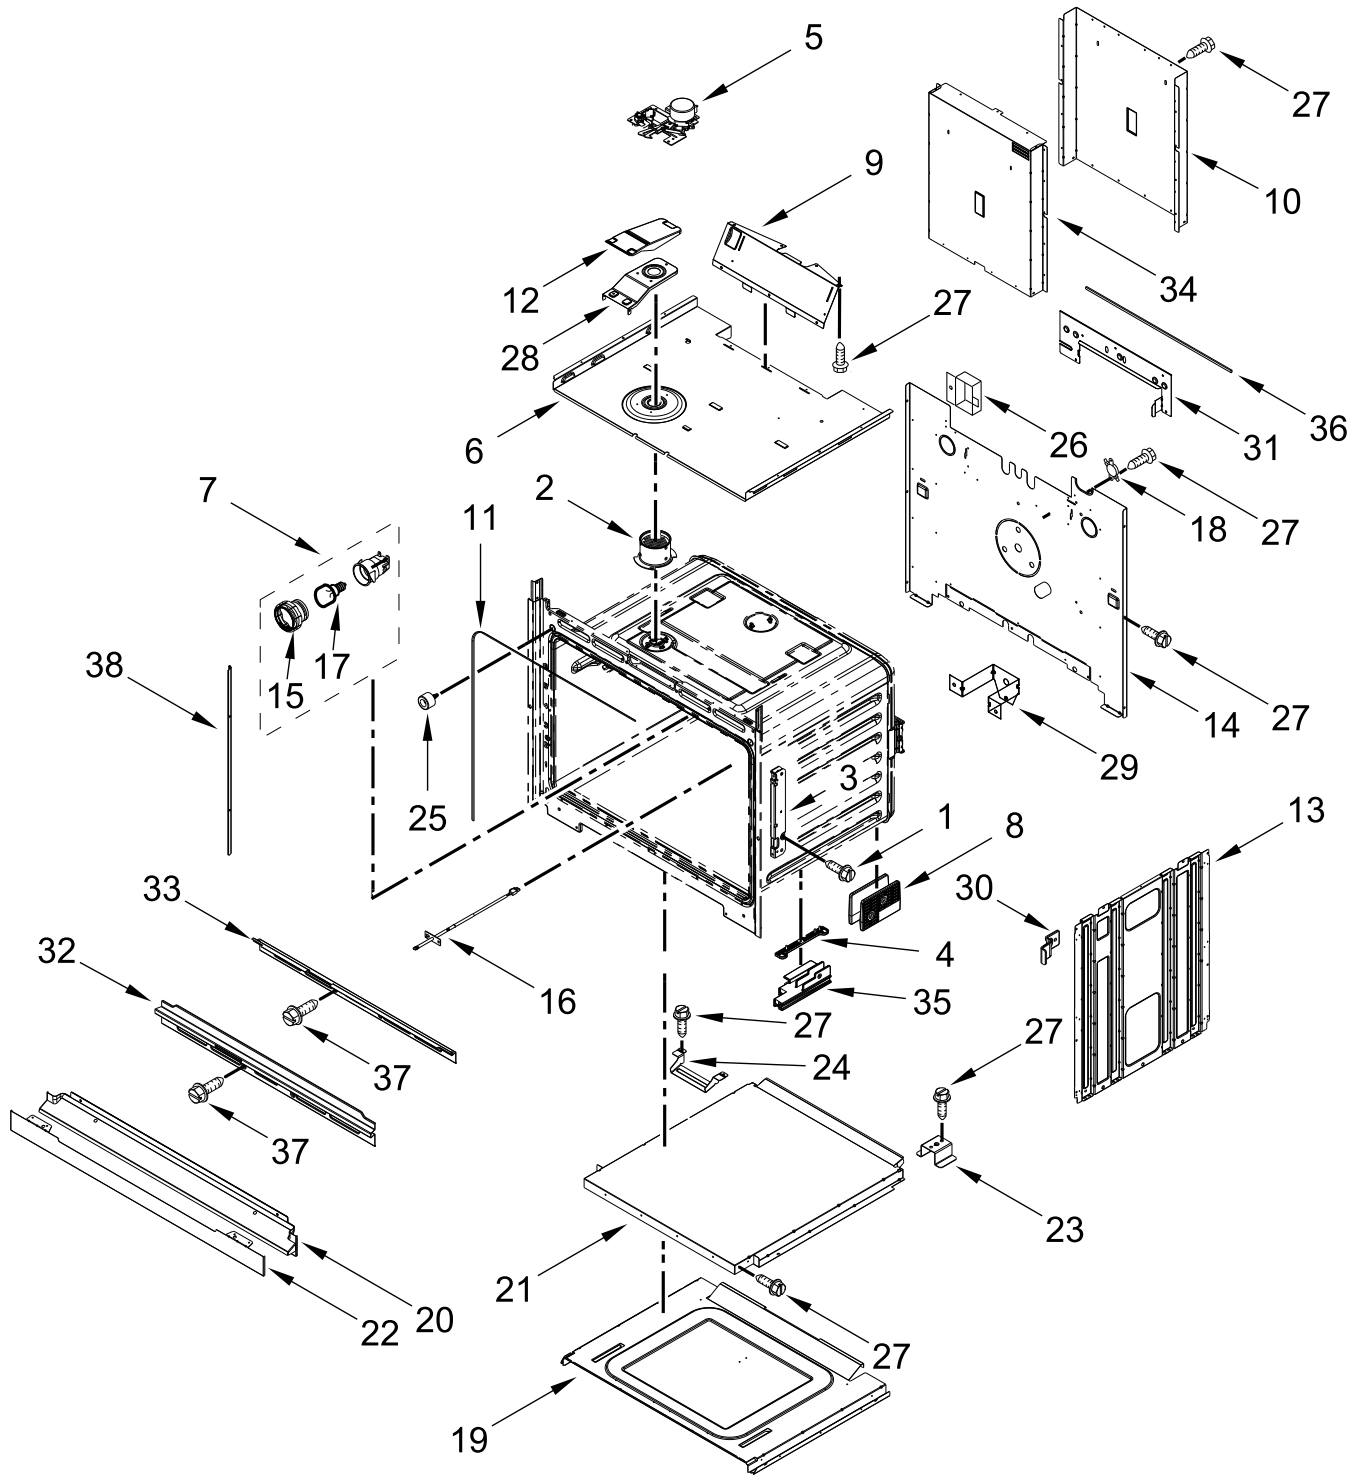

OVEN PARTS

OVEN PARTS

<u>Illus.</u> <u>No.</u>	<u>Part No.</u>	<u>Description</u>	<u>Illus.</u> <u>No.</u>	<u>Part No.</u>	<u>Description</u>	<u>Illus.</u> <u>No.</u>	<u>Part No.</u>	<u>Description</u>
1	W10254050	Screw	19	W10282901	Base, Chassis	30	W10347649	Spacers, Front
2	W11085298	Tube, Vent	20		Assembly, Bottom Vent	31	W10904155	Bracket, U-Shape
3	W10616802	Receiver, Hinge		W10327375	Black	32	W10730176	Vent, Center 27"
4	W10618102	Spacer, Base		W10506345	White	33	W10283037	Vent, Top 27"
5	W10618131	Latch, Motorized		W10351280	Stainless	34	W10318196	Duct, Chassis Back
6	W10904159	Chassis, Top	21	W10283008	Chassis, Bottom Duct			(Upper)
7	W10734063	Assembly, Light	22		Trim, Bottom Vent	35	W10618103	Foot, Front (Left)
8	W10618101	Foot, Base		W10351237	Black		W10618104	Foot, Front (Right)
9	W10904163	Deflector, Blower		W10504025	White	36	W10728475	Gasket, Rubber
10	W10542857	Duct, Chassis Back (Lower)		W10327378	Stainless	37	7101P427-60	Screw
11	W10282961	Gasket	23	W10213759	Support, Air Channel	38	W10327369	Cover, Side Trim (Left)
12	W10616810	Cover, Vent Exhaust	24	W10351308	Spacer, Chassis Bottom Duct		W10327368	Cover, Side Trim (Right)
13	W10318190	Side, Chassis	25	W10351278	Bumper & Screw			FOLLOWING PARTS NOT ILLUSTRATED
14	W10904162	Back, Chassis	26	8285593	Cover, Connector		W10520716	Insulation, Wrap
15	W10412722	Lens, Light	27	7101P426-60	Screw		W10282945	Insulation, Back
16	W10622170	Probe, Sensor	28	W10616809	Base, Vent Exhaust			
17	W10412711	Bulb, Light	29	W11027314	Hat Bracket, Vent			
18	4449751	Thermostat (TOD)