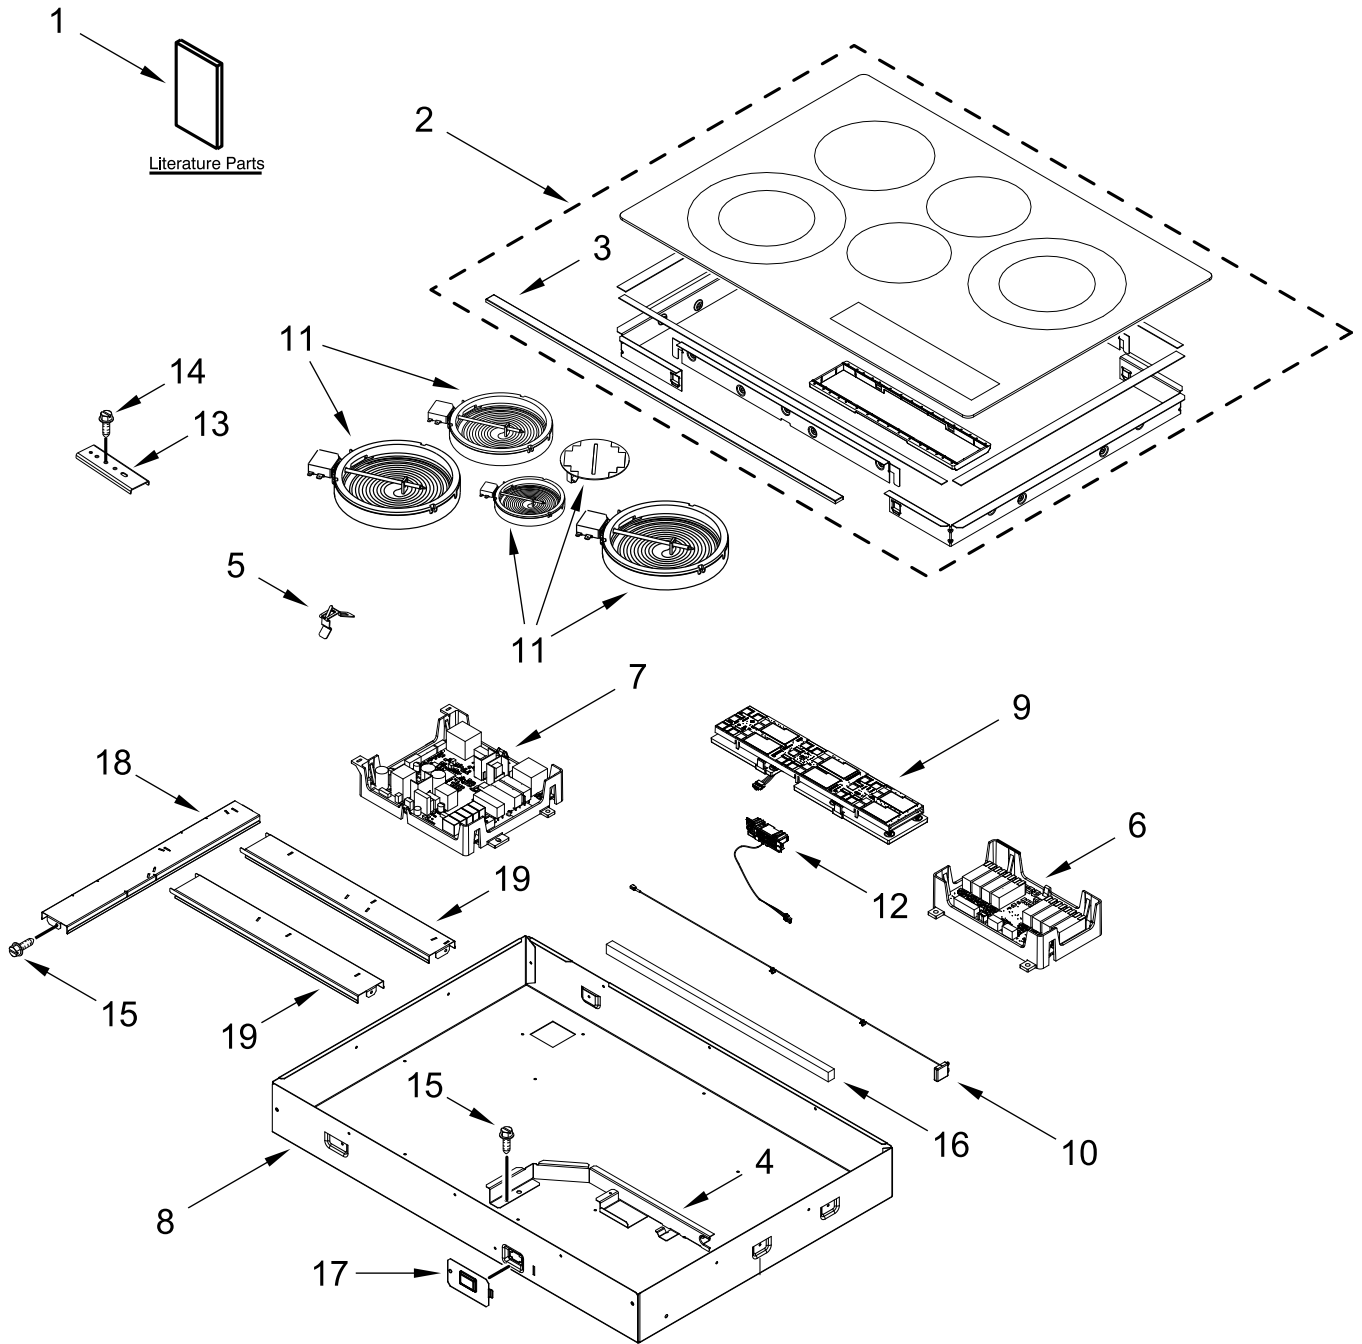

30" ELECTRIC BUILT-IN COOKTOP

MODELS:

WCE97US0HB00 (Black)

WCE97US0HS00 (Stainless)

COOKTOP PARTS

COOKTOP PARTS

<u>Illus. No.</u>	<u>Part No.</u>	<u>Description</u>	<u>Illus. No.</u>	<u>Part No.</u>	<u>Description</u>	<u>Illus. No.</u>	<u>Part No.</u>	<u>Description</u>
1		Literature Parts	8		Box, Burner (Not Serviced)	16	W11177346	Top, Foam (Heat Shield)
	W11206696	Instructions, Installation	9	W11115967	Assembly, UI	17		Cover, Win Port (Not Serviced)
	W11245478	Instructions, Undercounter Installation	10	W11179387	Antenna	18	W11175302	Rail, Vertical
	W11214273	Guide, Use & Care	11	W10275048	Element (3000/1400W)	19	W11175346	Rail, Horizontal
	W11227340	Diagram, Wiring			(Left Front & Right Rear)			FOLLOWING PARTS NOT ILLUSTRATED
	W11228285	Guide, Internet Connectivity		8273993	Element (1800W) (Left Rear)	W11111811		Harness, Main
2		Cooktop		8273994	Element (1200W) (Center Front)	3400015		Screw, Grounding
	W11120982	Black		W10799048	Element, Warm Zone (Center Rear)	7101P520-60		Screw
	W11120983	Stainless	12	W11179787	Assembly, LOKI WiFi	7103P027-60		Nut
3		Trim, Front Stainless (Not Serviced)				3192439		Seal, Limiter
4	W11102056	Shield, Heat	13	4455917	Bracket, Cooktop Mounting	8286642		Tape, Foam
5	W10225448	Spring, Element	14	3400093	Screw	W11160362		Insulation, Cooktop
6	W11115981	Manager, Expansion Appliance	15	7101P426-60	Screw			
7	W11115991	Manager, Copernicus Appliance						

OPTIONAL PARTS (NOT INCLUDED)

<u>Illus.</u> <u>No.</u>	<u>Part No.</u>	<u>Description</u>
		ACCESSORIES
	WA906B	Scraper, Cooktop
W10355051		Cleaner, Cooktop
	31464	Cleaner, Cooktop
	31463	Protectant, Cooktop
	242905	Kit, Canning Unit
	31605	Kit, Cooktop Care