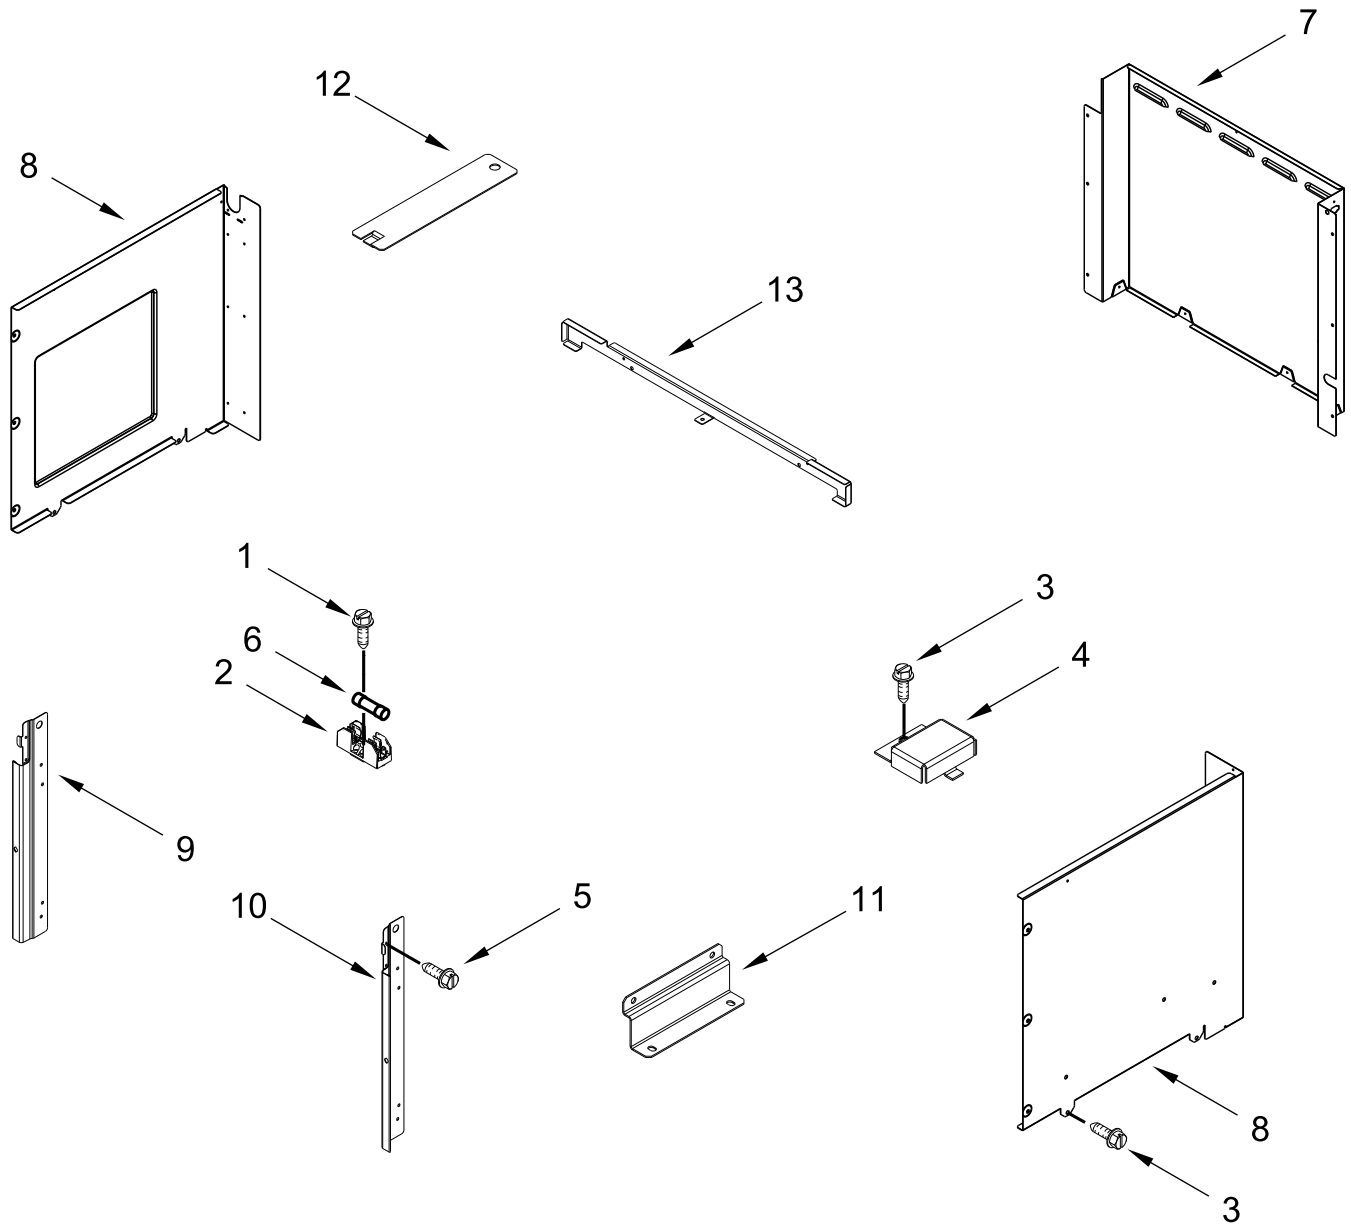

TOP VENTING PARTS

TOP VENTING PARTS

<u>Illus.</u> <u>No.</u>	<u>Part No.</u>	<u>Description</u>	<u>Illus.</u> <u>No.</u>	<u>Part No.</u>	<u>Description</u>	<u>Illus.</u> <u>No.</u>	<u>Part No.</u>	<u>Description</u>
1	7101P060-60	Screw	7	W11037653	Cover, Combo Chassis Back Duct (With Hole)	9	W10360516	Rail, Side (Left)
2	4454949	Holder, Fuse				10	W10360518	Rail, Side (Right)
3	7101P426-60	Screw	8	W10655466	Chassis, Combo Side (Left)	11	W10283024	Side, Bracket
4	8285593	Cover, Connector		W11037649	Chassis, Combo Side (Right)	12	W10356437	Cover, Slot Module
5	7101P633-60	Screw (Black)				13	W10283022	Support, Crossbar
6	W10017410	Fuse, Time Delay