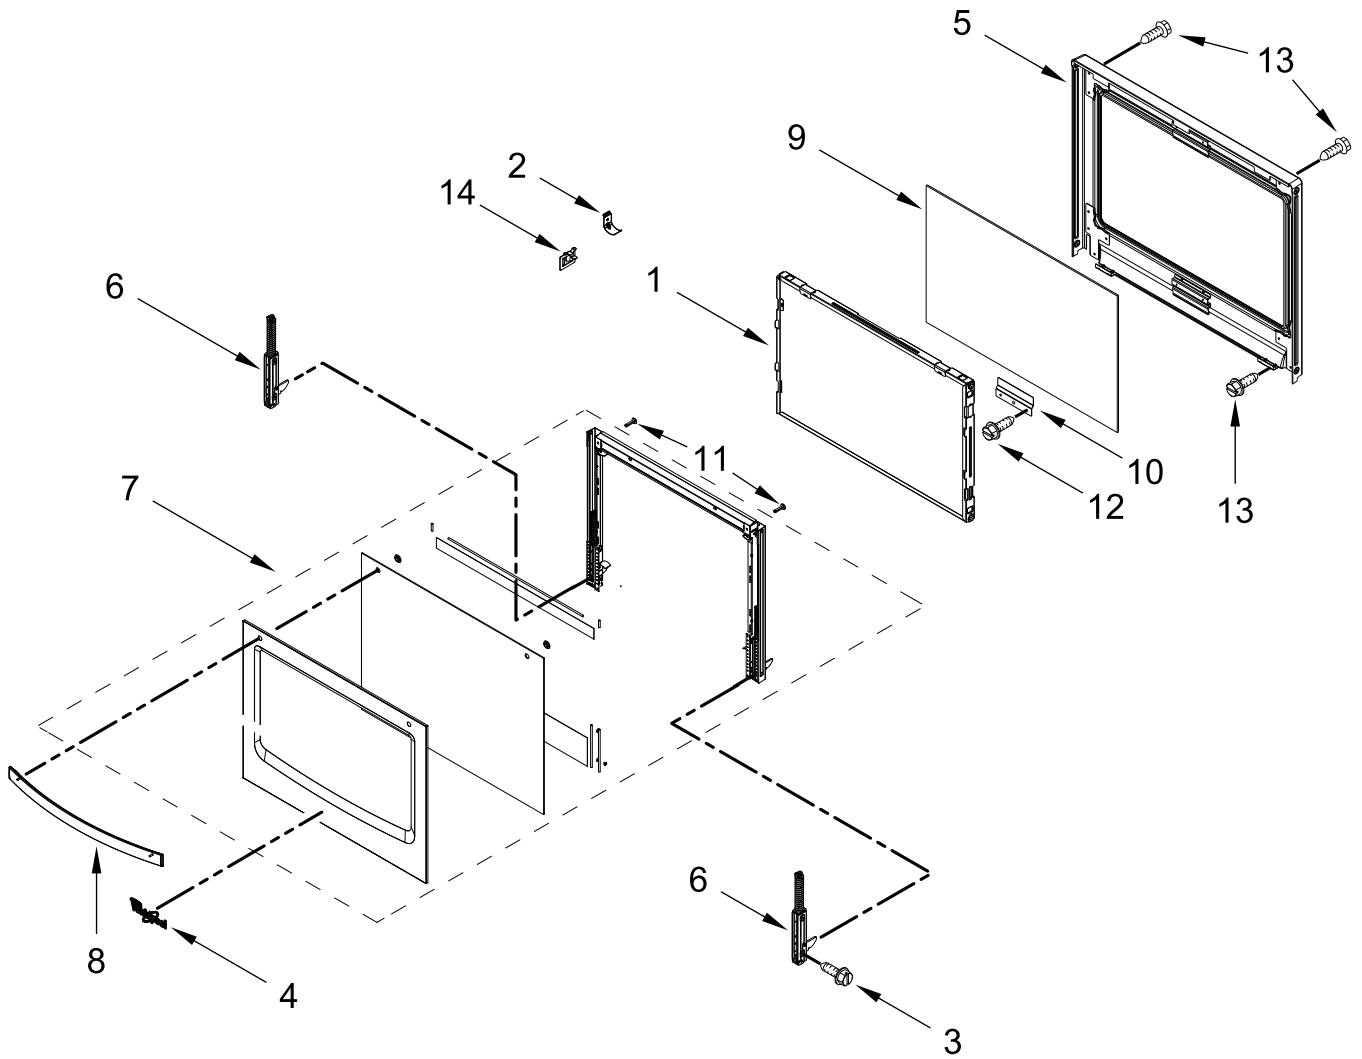

OVEN DOOR PARTS

OVEN DOOR PARTS

<u>Illus.</u> <u>No.</u>	<u>Part No.</u>	<u>Description</u>	<u>Illus.</u> <u>No.</u>	<u>Part No.</u>	<u>Description</u>	<u>Illus.</u> <u>No.</u>	<u>Part No.</u>	<u>Description</u>
1	W10347596	Assembly, Window Pack	7		Assembly, Door	9	W10618107	Glass, Inner
				W10866266	Black	10	W10284297	Bracket, Glass
2	W10284285	Spring, Door Glass Fixation		W10866267	White	11	W10480830	Screw
				W10866265	Stainless	12	7101P426-60	Screw
3	3196183	Screw	8		Handle, Door	13	7101P633-60	Screw (Black)
4	W10884775	Nameplate		W11022638	Black	14	W10653954	Clip, Spring Metal
5	W10709147	Assembly, Liner		W11022639	White			
6	W10639069	Hinge, Door		W10875206	Stainless