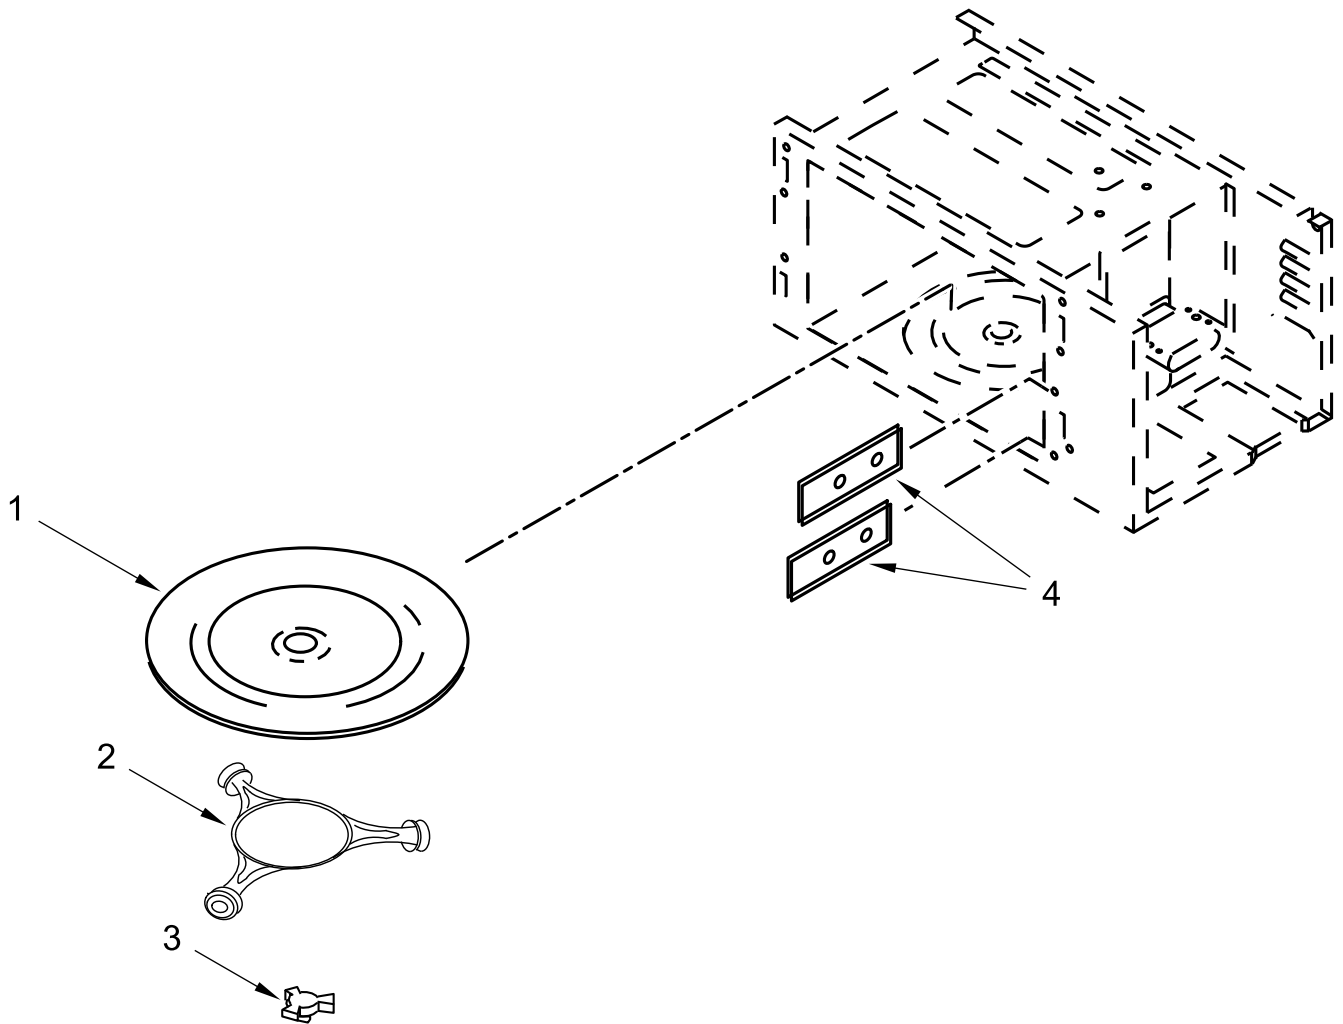

INTERNAL MICROWAVE PARTS

INTERNAL MICROWAVE PARTS

<u>Illus.</u> <u>No.</u>	<u>Part No.</u>	<u>Description</u>
1	461967720541	Tray, Cook
2	W10367316	Ring, Turntable

<u>Illus.</u> <u>No.</u>	<u>Part No.</u>	<u>Description</u>
3	W10545578	Drive, Turntable
4	461967451001	Plate, Cover