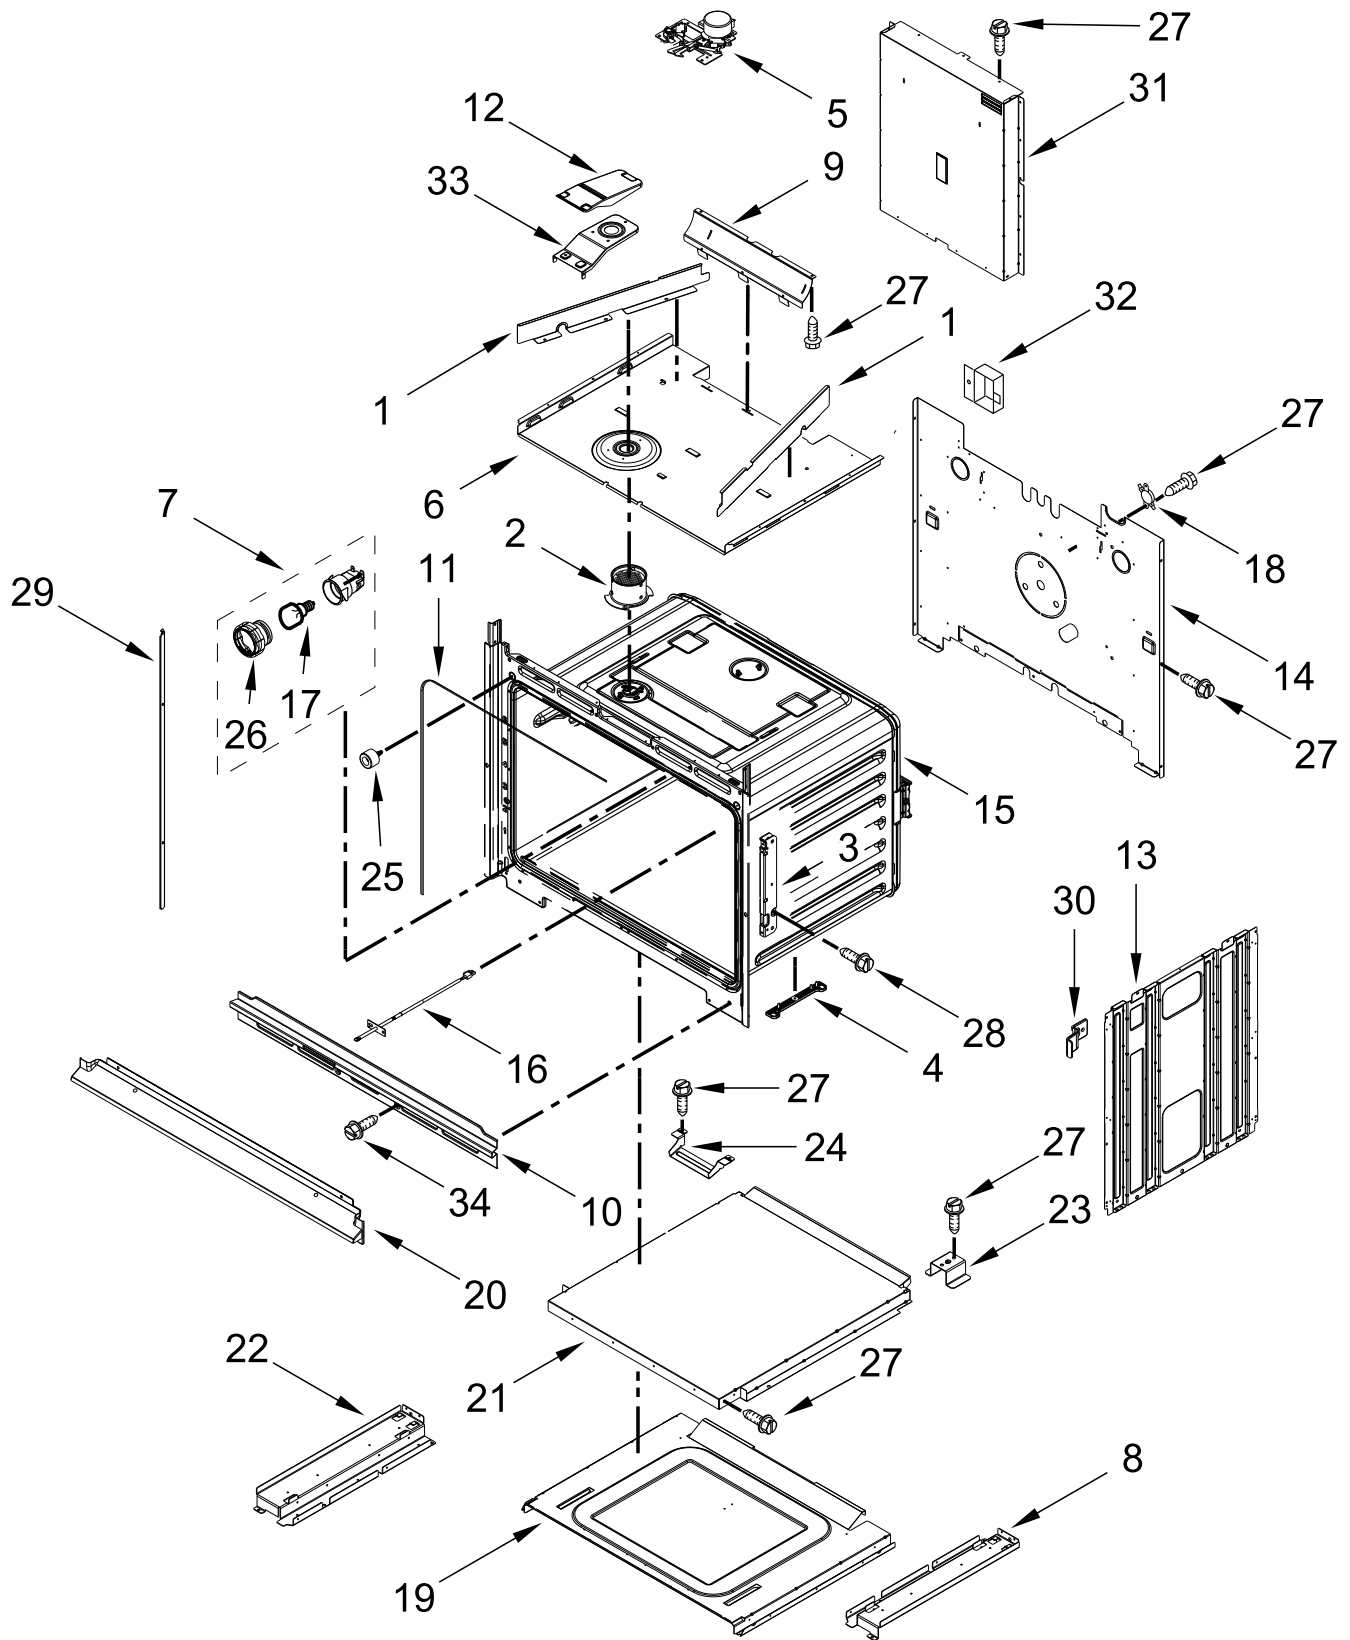

OVEN PARTS

OVEN PARTS

<u>Illus. No.</u>	<u>Part No.</u>	<u>Description</u>	<u>Illus. No.</u>	<u>Part No.</u>	<u>Description</u>	<u>Illus. No.</u>	<u>Part No.</u>	<u>Description</u>
1	W10681156	Deflector, Chassis	16	W10622170	Probe, Sensor	27	7101P426-60	Screw
2	W10282946	Tube, Vent	17	W10412711	Bulb, Light	28	W10254050	Screw
3	W10616802	Receiver, Hinge	18	4449751	Thermostat (TOD)	29		Trim, Side
4	W10618102	Spacer, Base	19	W10834867	Base, Chassis		W10344483	Black (Left)
5	W10618131	Latch, Motorized	20		Assembly, Bottom Vent		W10344482	Black (Right)
6	W10904158	Top, Chassis		W10327373	Black	30	W10347649	Spacers, Front
7	W10734063	Assembly, Light		W10506344	White	31	W10519707	Cover, Back Duct
8	W10283021	Support, Base (Right)		W10351279	Stainless	32	8285593	Cover, Connector
9	W10904163	Deflector, Blower	21	W10283008	Chassis, Bottom Duct	33	W10616809	Base, Vent Exhaust
10	W10495154	Vent, Center 30"	22	W10283020	Support, Base (Left)	34	W10607120	Screw
11	W10282960	Gasket						FOLLOWING PARTS NOT ILLUSTRATED
12	W10616810	Cover, Vent Exhaust	23	W10213759	Support, Air Channel		W10282944	Insulation, Cavity
13	W10318190	Side, Chassis	24	W10351308	Spacer, Chassis Bottom Duct		W10520715	Insulation, Wrap
14	W10904160	Back, Chassis	25	W10351278	Bumper & Screw		W10431303	Bag, Hardware
15		Liner, Oven (Not Serviceable)	26	W10412722	Lens, Light