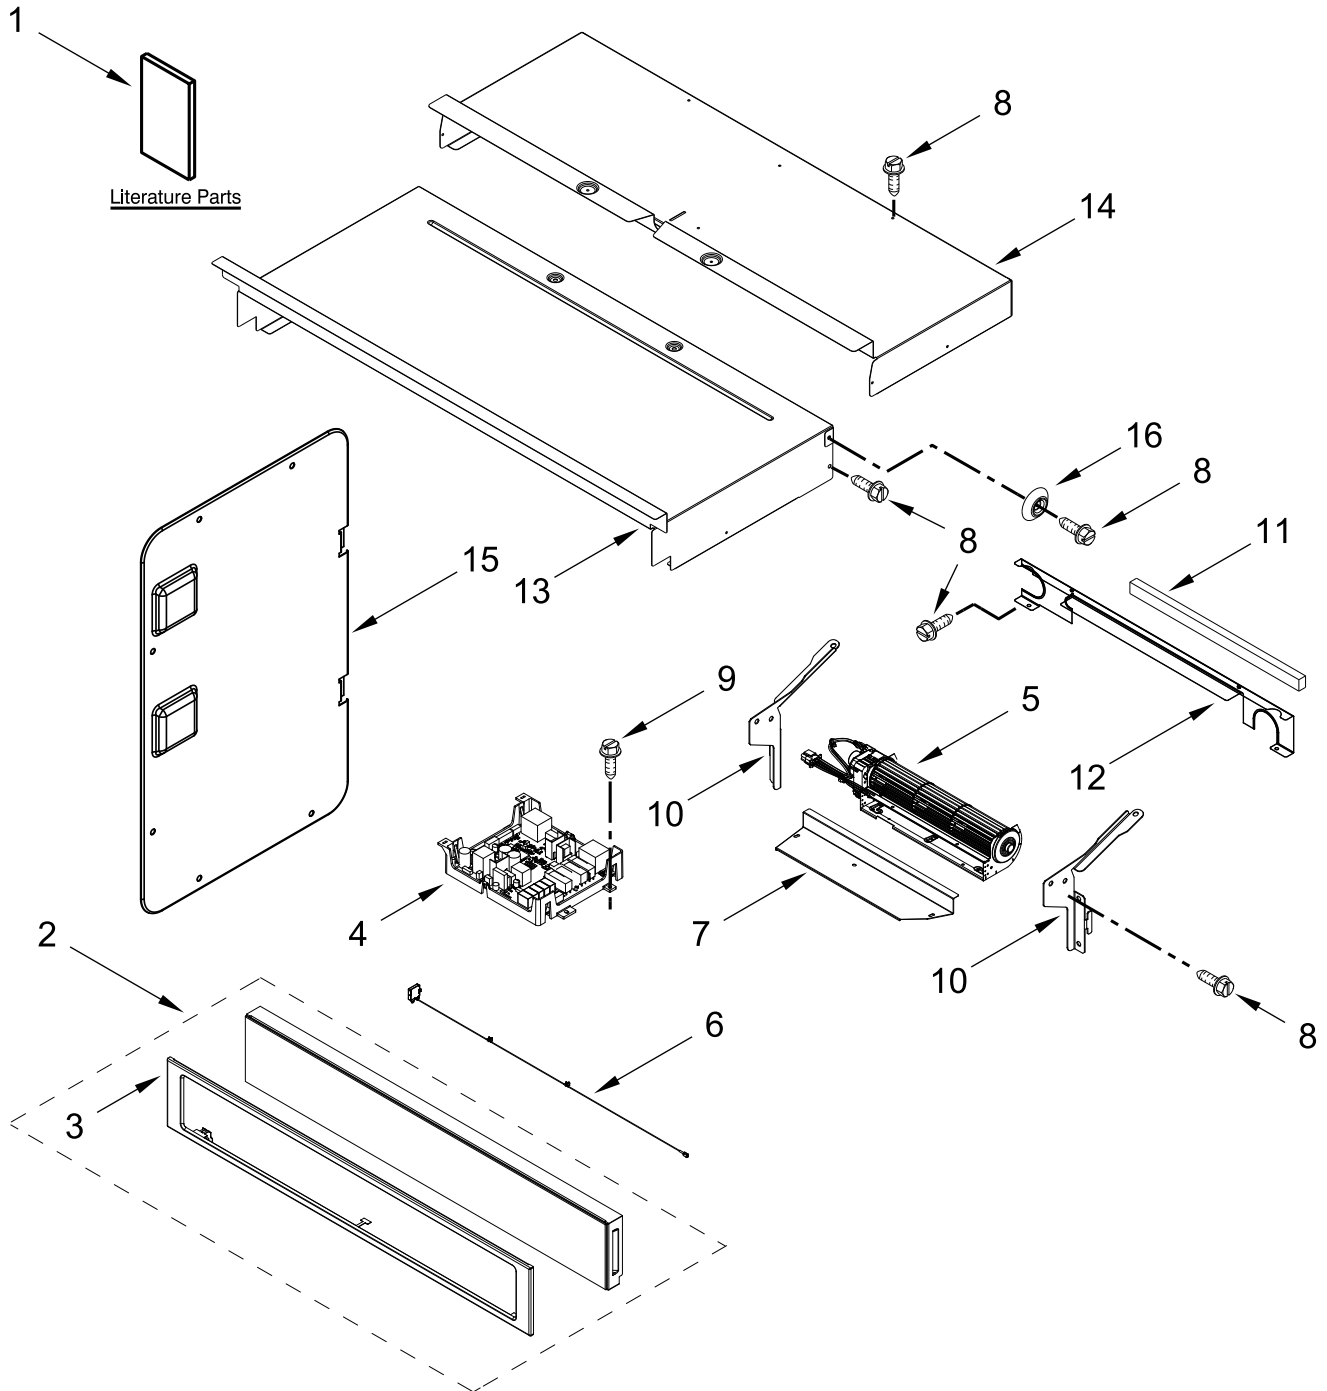

30" BUILT-IN ELECTRIC COMBINATION MICROWAVE WALL OVEN

MODELS:

WOC54EC0HB00 (Black)
WOC54EC0HW00 (White)
WOC54EC0HS00 (Stainless)

CONTROL PANEL PARTS

CONTROL PANEL PARTS

<u>Illus. No.</u>	<u>Part No.</u>	<u>Description</u>	<u>Illus. No.</u>	<u>Part No.</u>	<u>Description</u>	<u>Illus. No.</u>	<u>Part No.</u>	<u>Description</u>	
1		Literature Parts	4	W11040197	Manager, Appliance (With Power Supply)	16	W10618105	Spacer, Lateral	
	W11129957	Instructions, Installation	5	W10850518	Blower				FOLLOWING PARTS NOT ILLUSTRATED
	W11108507	Guide, Use & Care (Oven)	6	W11044576	Antenna			W10881998	Harness, Main
	W11108508	Guide, Use & Care (Microwave Oven)	7	W10681157	Cover, Combo Blower			W10874059	Harness, Fan & Turntable
	W11129946	Sheet, Tech	8	7101P426-60	Screw			W10874060	Harness, Inverter
	W11097305	Guide, Internet Connectivity	9	7101P434-60	Screw			W10709980	Harness, Solo GM
2		Assembly, Control Panel (Includes Overlay)	10	W10655463	Bracket, Blower (Left)		W10834515	Harness, Communication	
	W11105017	Black		W10655462	Bracket, Blower (Right)		W10775068	Harness, Door Latch	
	W11105018	White	11	W10728475	Gasket, Rubber		W10889134	Harness, Cable Tree Assembly	
	W11105016	Stainless	12	W10655465	Chassis, Back Divider		W10887126	Harness, Ground Console Combo	
		Skin, Control Panel	13	W10318158	Chassis, Cover Top Front 30"		313438	Clip, Harness	
3			14	W10588732	Chassis, Cover Top Back 30"		4450800	Screw, Grounding	
	W11026970	Black	15	W10655467	Chassis, Combo Side		4448664	Clamp, Conduit	
	W11026969	White							
	W10899877	Stainless							