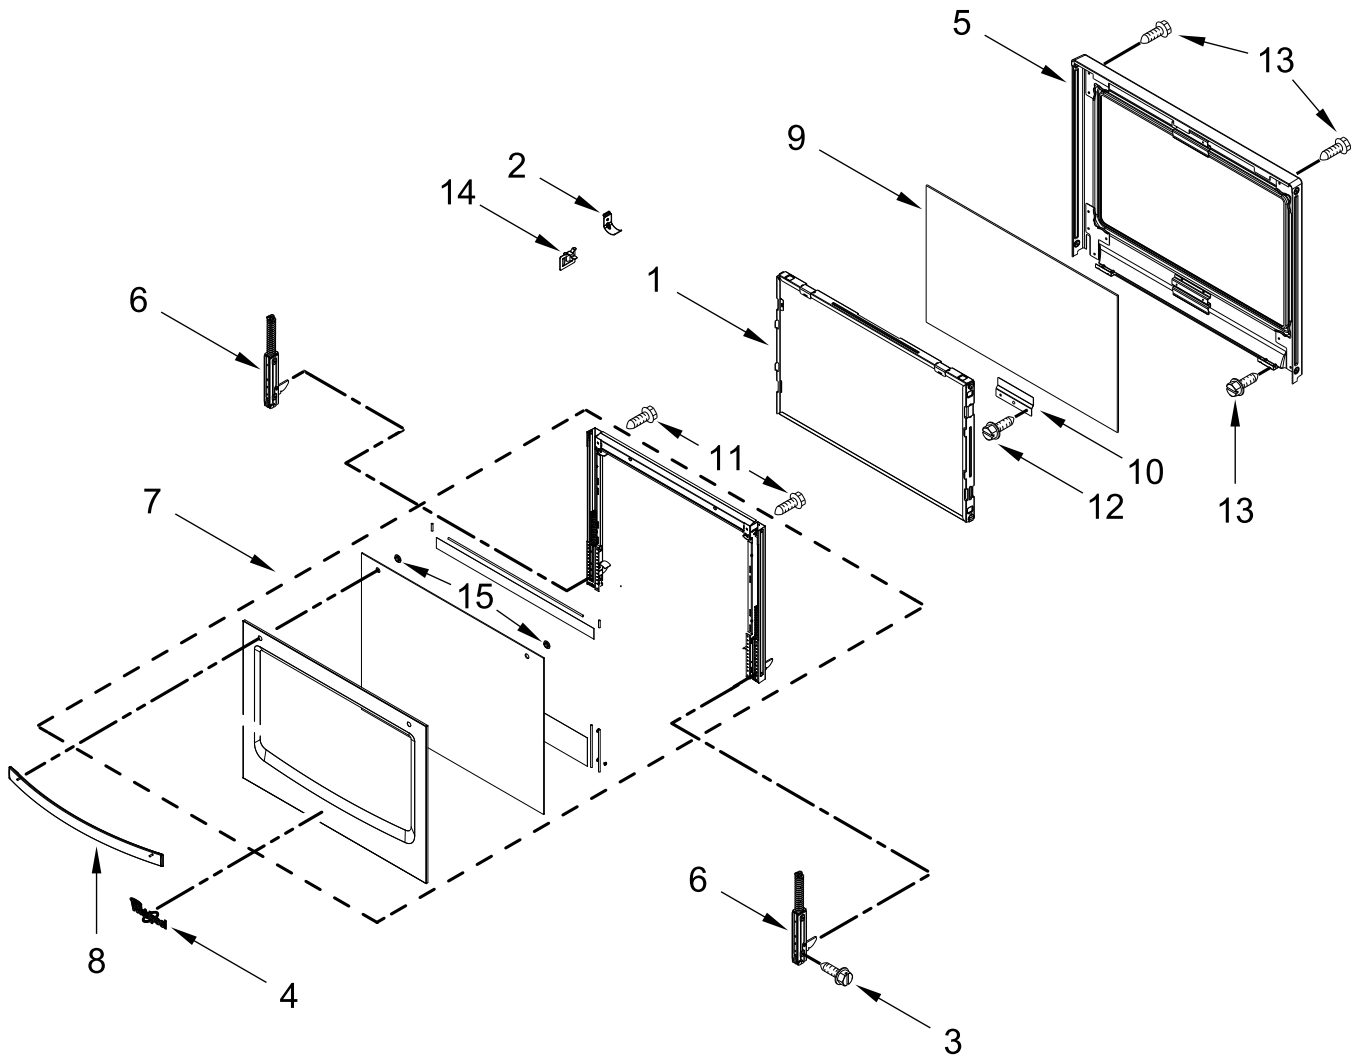

OVEN DOOR PARTS

OVEN DOOR PARTS

<u>Illus.</u> <u>No.</u>	<u>Part No.</u>	<u>Description</u>	<u>Illus.</u> <u>No.</u>	<u>Part No.</u>	<u>Description</u>	<u>Illus.</u> <u>No.</u>	<u>Part No.</u>	<u>Description</u>
1	W10347597	Assembly, Window Pack	7		Assembly, Door	9	W10284902	Glass, Inner
				W10866269	Black	10	W10284297	Bracket, Glass
2	W10284285	Spring, Door Glass Fixation		W10866270	White	11	W10480830	Screw
				W10866268	Stainless	12	7101P426-60	Screw
3	3196183	Screw	8		Handle, Door	13	7101P633-60	Screw (Black)
4	W10884775	Nameplate		W11022641	Black	14	W10653954	Clip, Spring Metal
5	W10320793	Assembly, Liner		W11022642	White	15	W10319024	Washer, Door
6	W10639067	Hinge, Door		W10880280	Stainless