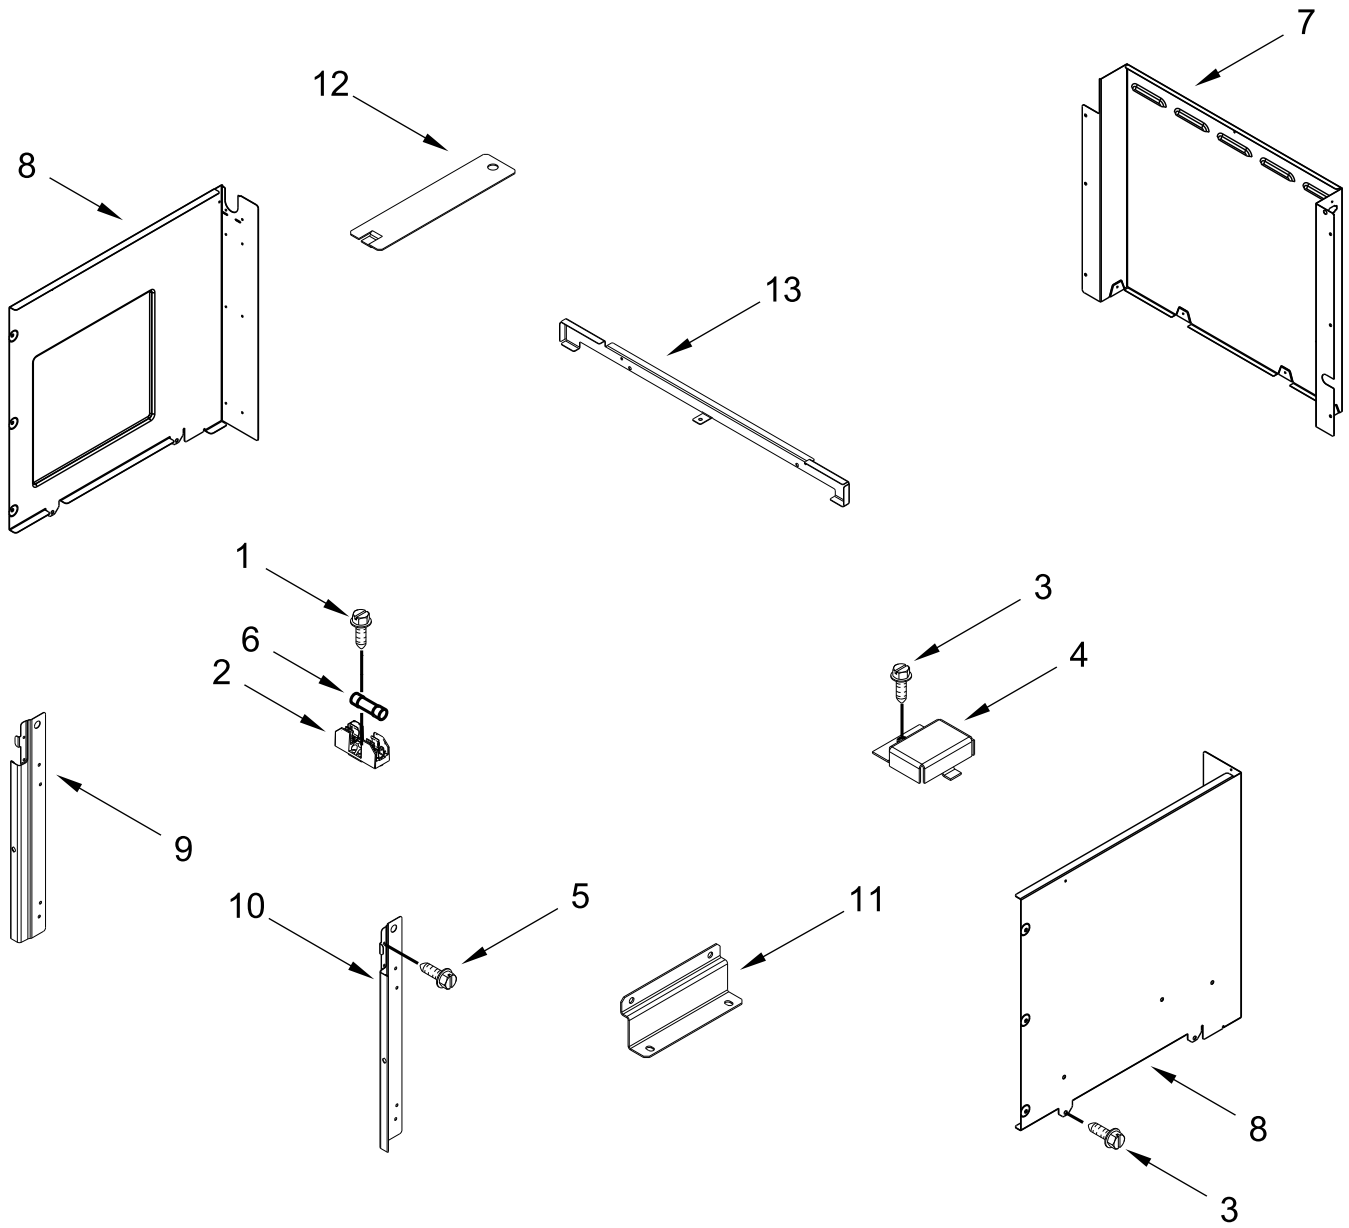

INTERNAL MICROWAVE PARTS

INTERNAL MICROWAVE PARTS

<u>Illus.</u> <u>No.</u>	<u>Part No.</u>	<u>Description</u>
1	461967720541	Tray, Cook
2	W10367316	Ring, Turntable

<u>Illus.</u> <u>No.</u>	<u>Part No.</u>	<u>Description</u>
3	W10545578	Drive, Turntable
4	461967451001	Plate, Cover

TOP VENTING PARTS

TOP VENTING PARTS

<u>Illus.</u> <u>No.</u>	<u>Part No.</u>	<u>Description</u>	<u>Illus.</u> <u>No.</u>	<u>Part No.</u>	<u>Description</u>	<u>Illus.</u> <u>No.</u>	<u>Part No.</u>	<u>Description</u>
1	7101P060-60	Screw	7	W11037653	Cover, Combo Chassis Back Duct (With Hole)	9	W10360516	Rail, Side (Left)
2	4454949	Holder, Fuse				10	W10360518	Rail, Side (Right)
3	7101P426-60	Screw	8	W10655466	Chassis, Combo Side (Left)	11	W10283025	Side, Bracket
4	8285593	Cover, Connector		W11037649	Chassis, Combo Side (Right)	12	W10356437	Cover, Slot Module
5	7101P633-60	Screw (Black)				13	W10283023	Support, Crossbar
6	W10017410	Fuse, Time Delay						