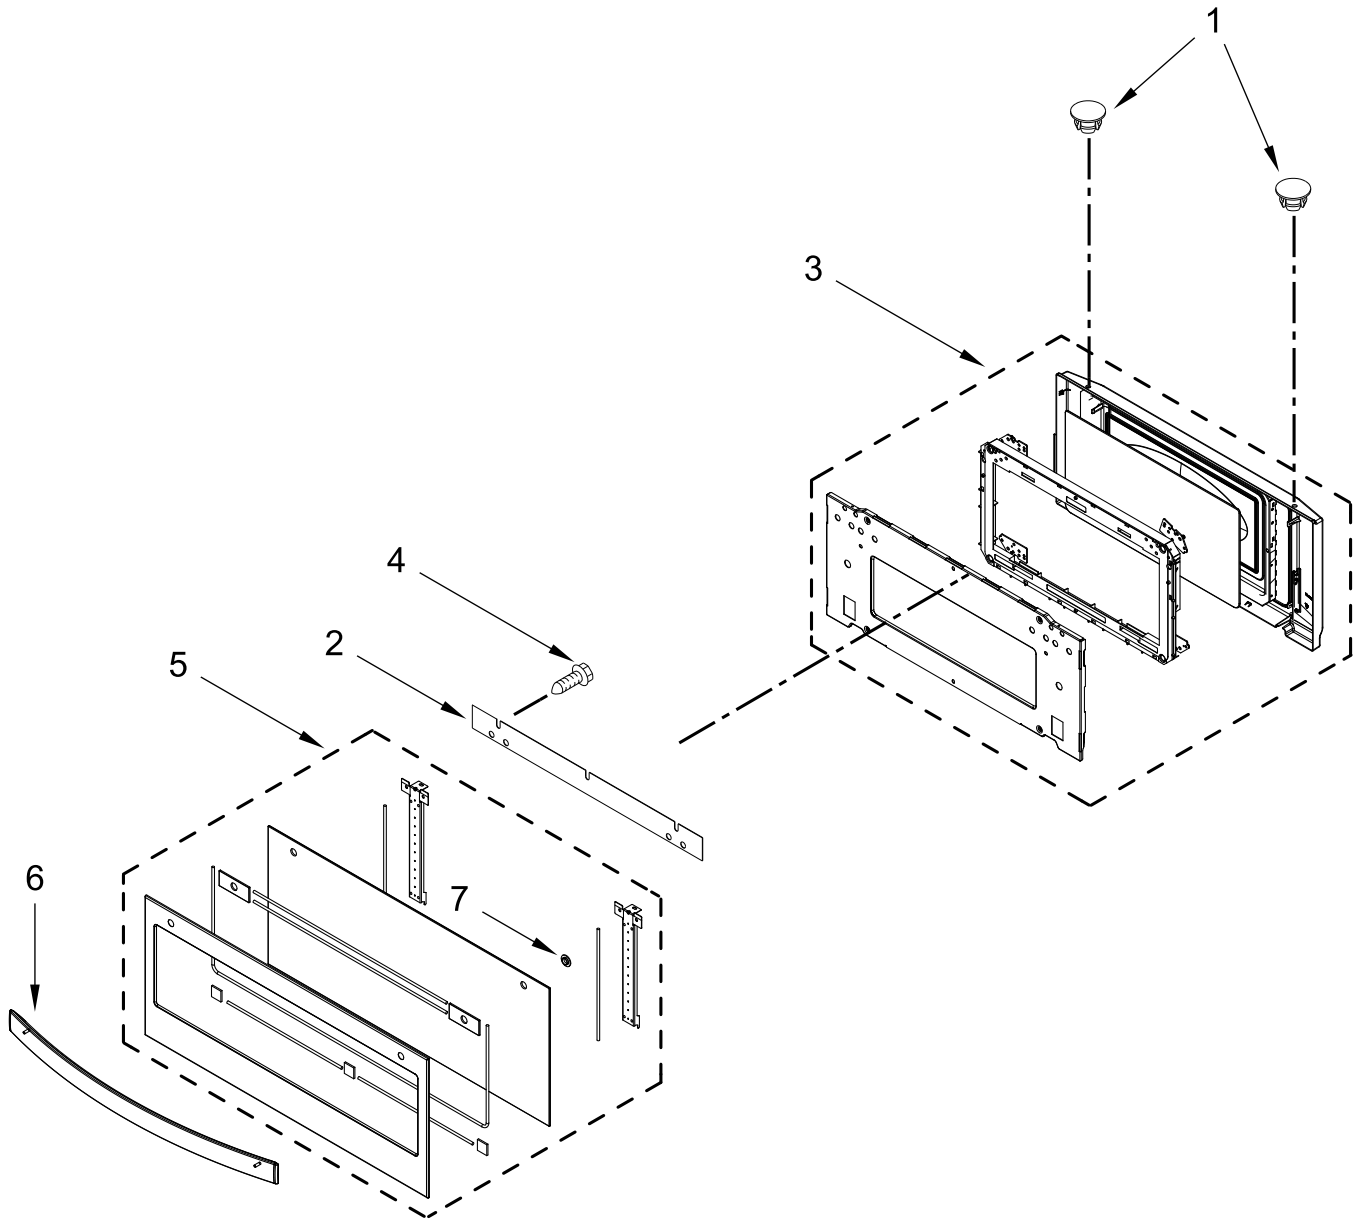

MICROWAVE DOOR PARTS

MICROWAVE DOOR PARTS

<u>Illus.</u> <u>No.</u>	<u>Part No.</u>	<u>Description</u>	<u>Illus.</u> <u>No.</u>	<u>Part No.</u>	<u>Description</u>	<u>Illus.</u> <u>No.</u>	<u>Part No.</u>	<u>Description</u>
1	8304588BL	Cap, Screw	5		Assembly, Outer Door	6		Handle, Door
2	W10359769	Foam, Door Handle		W10866277	Black		W11022641	Black
3	W10737653	Assembly, Inner Door		W10866278	White		W11022642	White
4	W10480830	Screw		W10866276	Stainless		W10880280	Stainless
						7	W10319024	Washer, Door