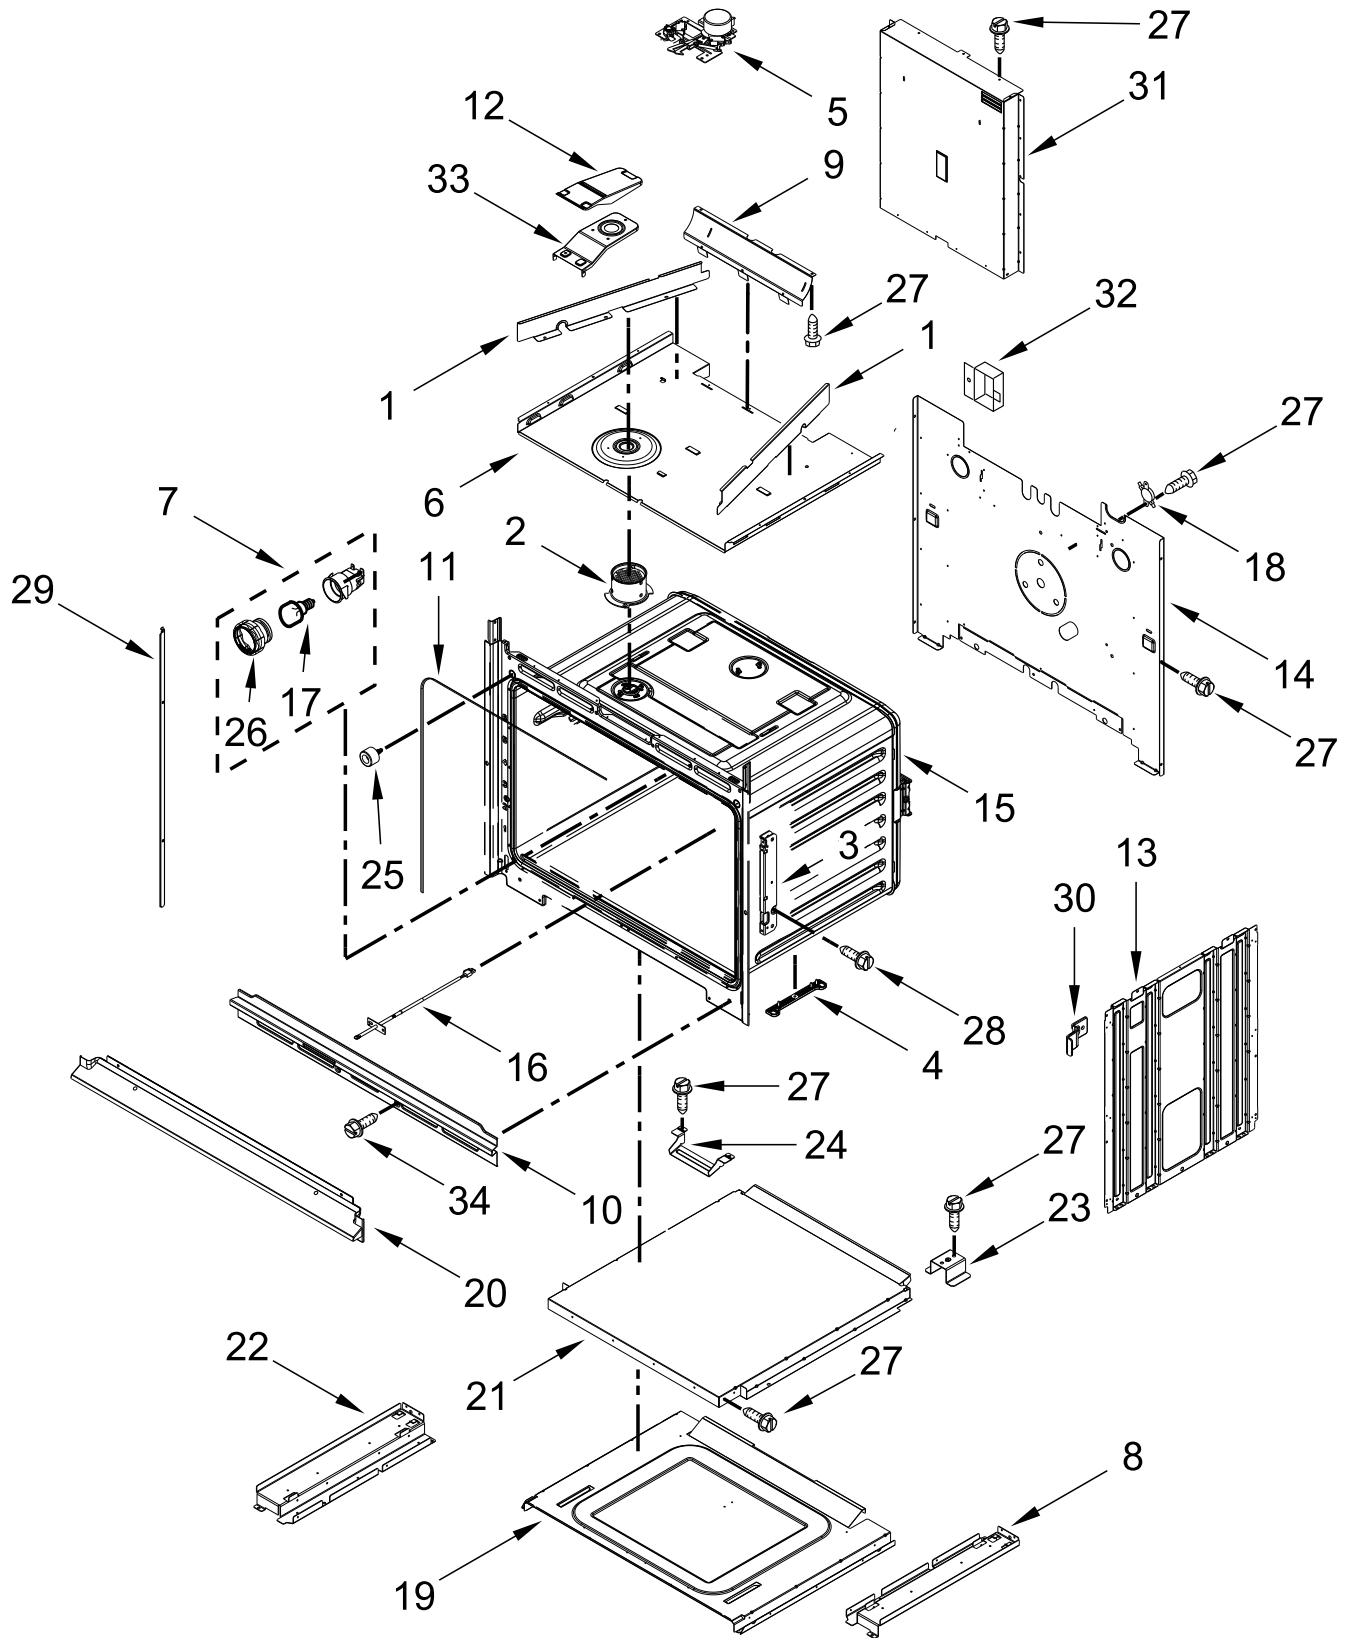

OVEN PARTS

OVEN PARTS

<u>Illus. No.</u>	<u>Part No.</u>	<u>Description</u>	<u>Illus. No.</u>	<u>Part No.</u>	<u>Description</u>	<u>Illus. No.</u>	<u>Part No.</u>	<u>Description</u>
1	W10681156	Deflector, Chassis	16	W10622170	Probe, Sensor	27	7101P426-60	Screw
2	W11085298	Tube, Vent	17	W10412711	Bulb, Light	28	W10254050	Screw
3	W10616802	Receiver, Hinge	18	4449751	Thermostat (TOD)	29		Trim, Side
4	W10618102	Spacer, Base	19	W10282901	Base, Chassis		W10344483	Black (Left)
5	W10618131	Latch, Motorized	20		Assembly, Bottom Vent		W10344482	Black (Right)
6	W10904159	Chassis, Top		W10327375	Black	30	W10347649	Spacers, Front
7	W10734063	Assembly, Light		W10506345	White	31	W10519707	Cover, Back Duct
8	W10283021	Support, Base (Right)		W10351280	Stainless	32	8285593	Cover, Connector
9	W10904163	Deflector, Blower	21	W10283008	Chassis, Bottom Duct	33	W10616809	Base, Vent Exhaust
10	W10495155	Vent, Center 27"	22	W10283020	Support, Base (Left)	34	7101P427-60	Screw
11	W10282961	Gasket						FOLLOWING PARTS NOT ILLUSTRATED
12	W10616810	Cover, Vent Exhaust	23	W10213759	Support, Air Channel		W10282945	Insulation, Back
13	W10318190	Side, Chassis	24	W10351308	Spacer, Chassis Bottom Duct		W10520716	Insulation, Wrap
14	W10904162	Back, Chassis	25	W10351278	Bumper & Screw			
15		Liner, Oven (Not Serviceable)	26	W10412722	Lens, Light