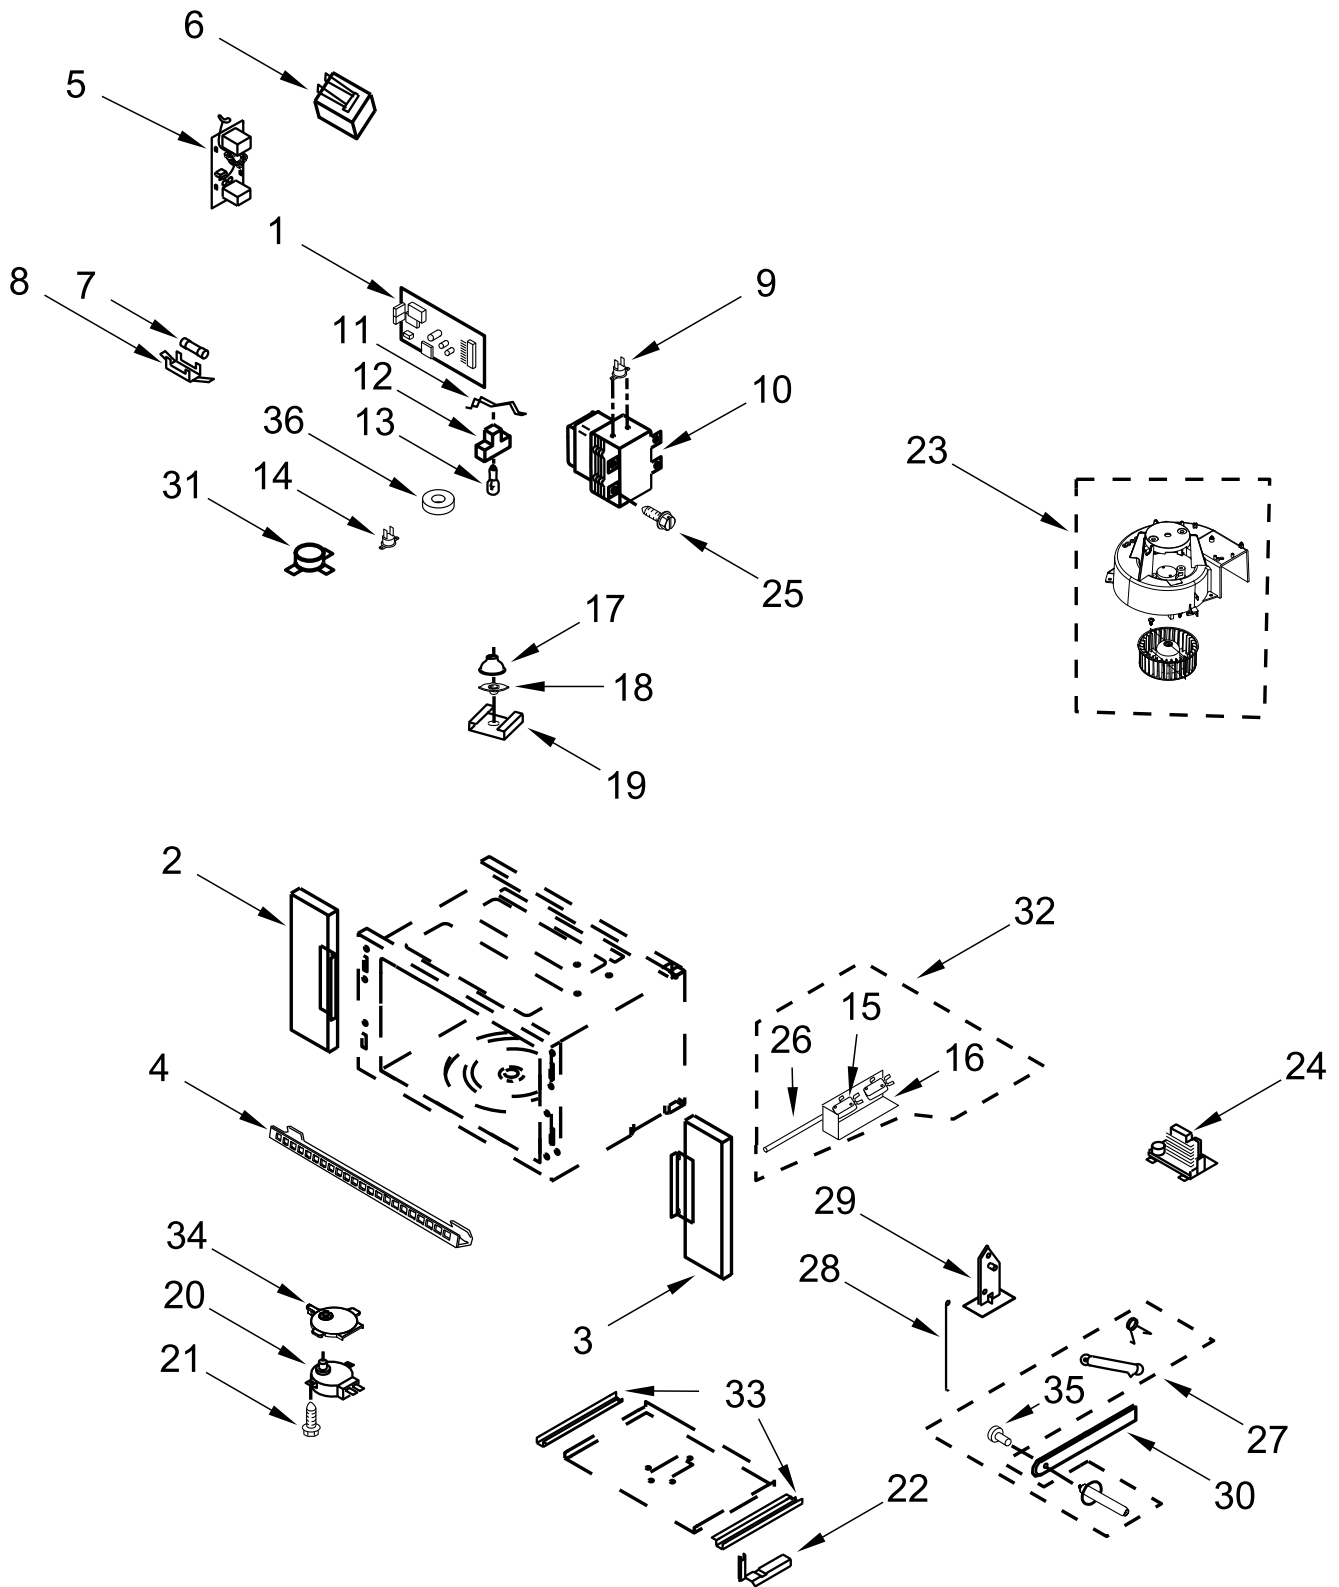

CABINET AND STIRRER PARTS

CABINET AND STIRRER PARTS

<u>Illus.</u> <u>No.</u>	<u>Part No.</u>	<u>Description</u>	<u>Illus.</u> <u>No.</u>	<u>Part No.</u>	<u>Description</u>	<u>Illus.</u> <u>No.</u>	<u>Part No.</u>	<u>Description</u>
1	W10913742	Control, Electric	13	W10795595	Lamp, Halogen	27	W10128850	Assembly, Sliding Arm
2	461967017511	Trim, Side (Left)	14	W10389447	Thermostat	28	461967570351	Spring, Torsion
3	W11044584	Trim, Side (Right)	15	W10330566	Switch	29	461967750494	Support
4	461968973251	Vent, Top	16	8205683	Holder, Switch	30	461967750483	Arm, Sliding
5	W10692851	Filter, Noise	17	423107022541	Reflector	31	W10460457	Sensor, Humidity
6	461967848621	Transformer, Light (20V)	18	423107720491	Lens, Lamp	32	W10358241	Assembly, Interlock Switch
7	241908600053	Fuse	19	461967010591	Clip, Spring	33	461967008461	Support, Bottom
8	4375231	Block, Fuse	20	461967848971	Motor, Turntable	34	461967753742	Adapter, Turntable Motor
9	461967846741	Thermostat, Magnetron	21	461967825321	Screw	35	461967510191	Bushing
10	461967847321	Magnetron	22	46196897960	Hinge, Door	36	W10769147	Sealing, Lamp
11	W10465869	Spring, Lamp	23	461968969271	Assembly, Cooling Fan			
12	W10490593	Holder, Lamp	24	W10468206	Inverter			
			25	461967825971	Screw			
			26	W10120235	Rod, Release