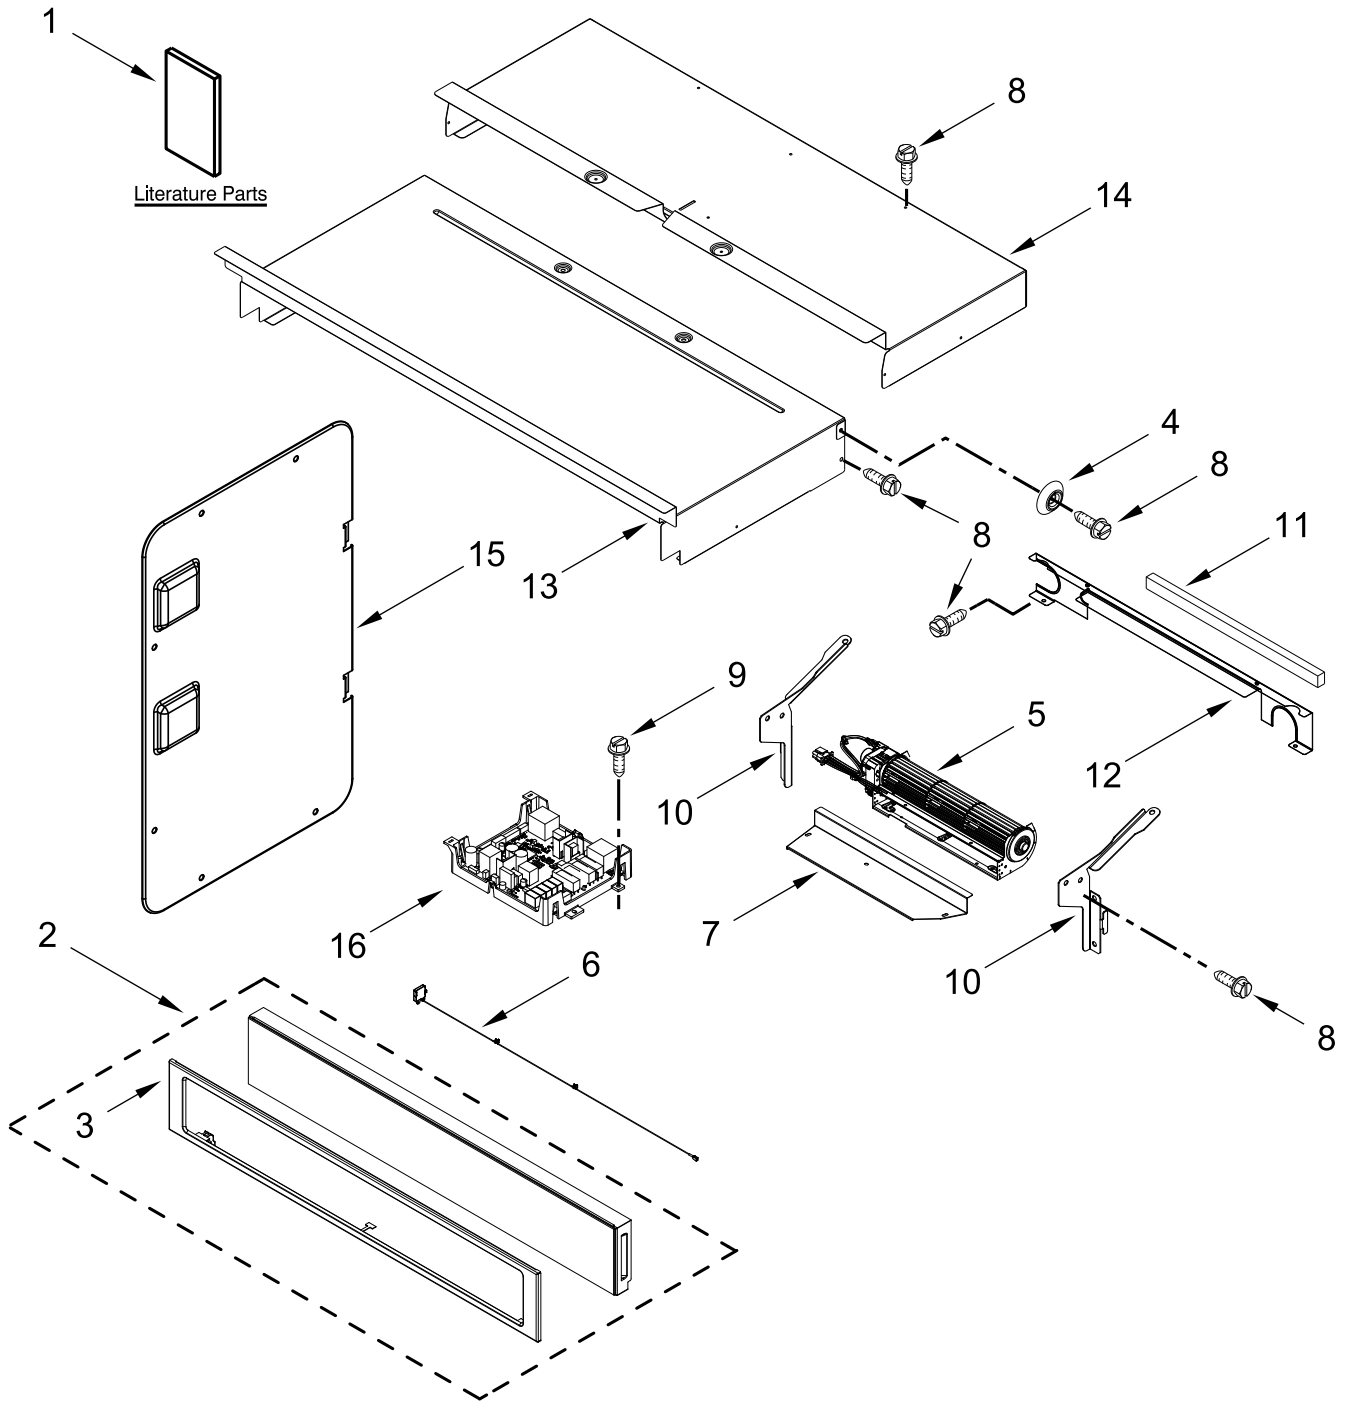

27" BUILT-IN ELECTRIC COMBINATION MICROWAVE WALL OVEN

MODELS:

WOC54EC7HB01 (Black)
WOC54EC7HW01 (White)
WOC54EC7HS01 (Stainless)

CONTROL PANEL PARTS

CONTROL PANEL PARTS

<u>Illus. No.</u>	<u>Part No.</u>	<u>Description</u>	<u>Illus. No.</u>	<u>Part No.</u>	<u>Description</u>	<u>Illus. No.</u>	<u>Part No.</u>	<u>Description</u>
1		Literature Parts	6	W11234541	Antenna	16	W11040197	Manager, Appliance (With Power Supply)
	W11129957	Instructions, Installation	7	W10681157	Cover, Combo Blower			FOLLOWING PARTS NOT ILLUSTRATED
	W11220320	Guide, Use & Care (Oven)	8	7101P426-60	Screw			
	W11108508	Guide, Use & Care (Microwave Oven)	9	7101P434-60	Screw			
	W11129946	Sheet, Tech	10	W10655463	Bracket, Blower (Left)		W11225366	Harness, Main
	W11097305	Guide, Internet Connectivity		W10655462	Bracket, Blower (Right)		W11225367	Harness, Signal
			11	4451758	Block, Foam		W10874059	Harness, Fan & Turntable
2		Assembly, Control Panel (Includes Overlay)	12	W10618126	Chassis, Back Divider		W10874060	Harness, Inverter
	W11105015	Black	13	W10318159	Chassis, Cover Top Front 27"		W10709980	Harness, Solo GM
	W11105012	White					W11233529	Harness, Communication
	W11105014	Stainless	14	W11037652	Chassis, Cover Top Back 27" WIFI		W11132989	Harness, Door Latch
3		Skin, Control Panel	15	W10655467	Chassis, Combo Side		W10889134	Harness, Cable Tree Assembly
	W11026968	Black					W11233569	Harness, Ground Console Combo
	W11026967	White					313438	Clip, Harness
	W10899876	Stainless					4450800	Screw, Grounding
4	W10618105	Spacer, Lateral					4448664	Clamp, Conduit
5	W11200129	Blower					W10431303	Bag, Hardware