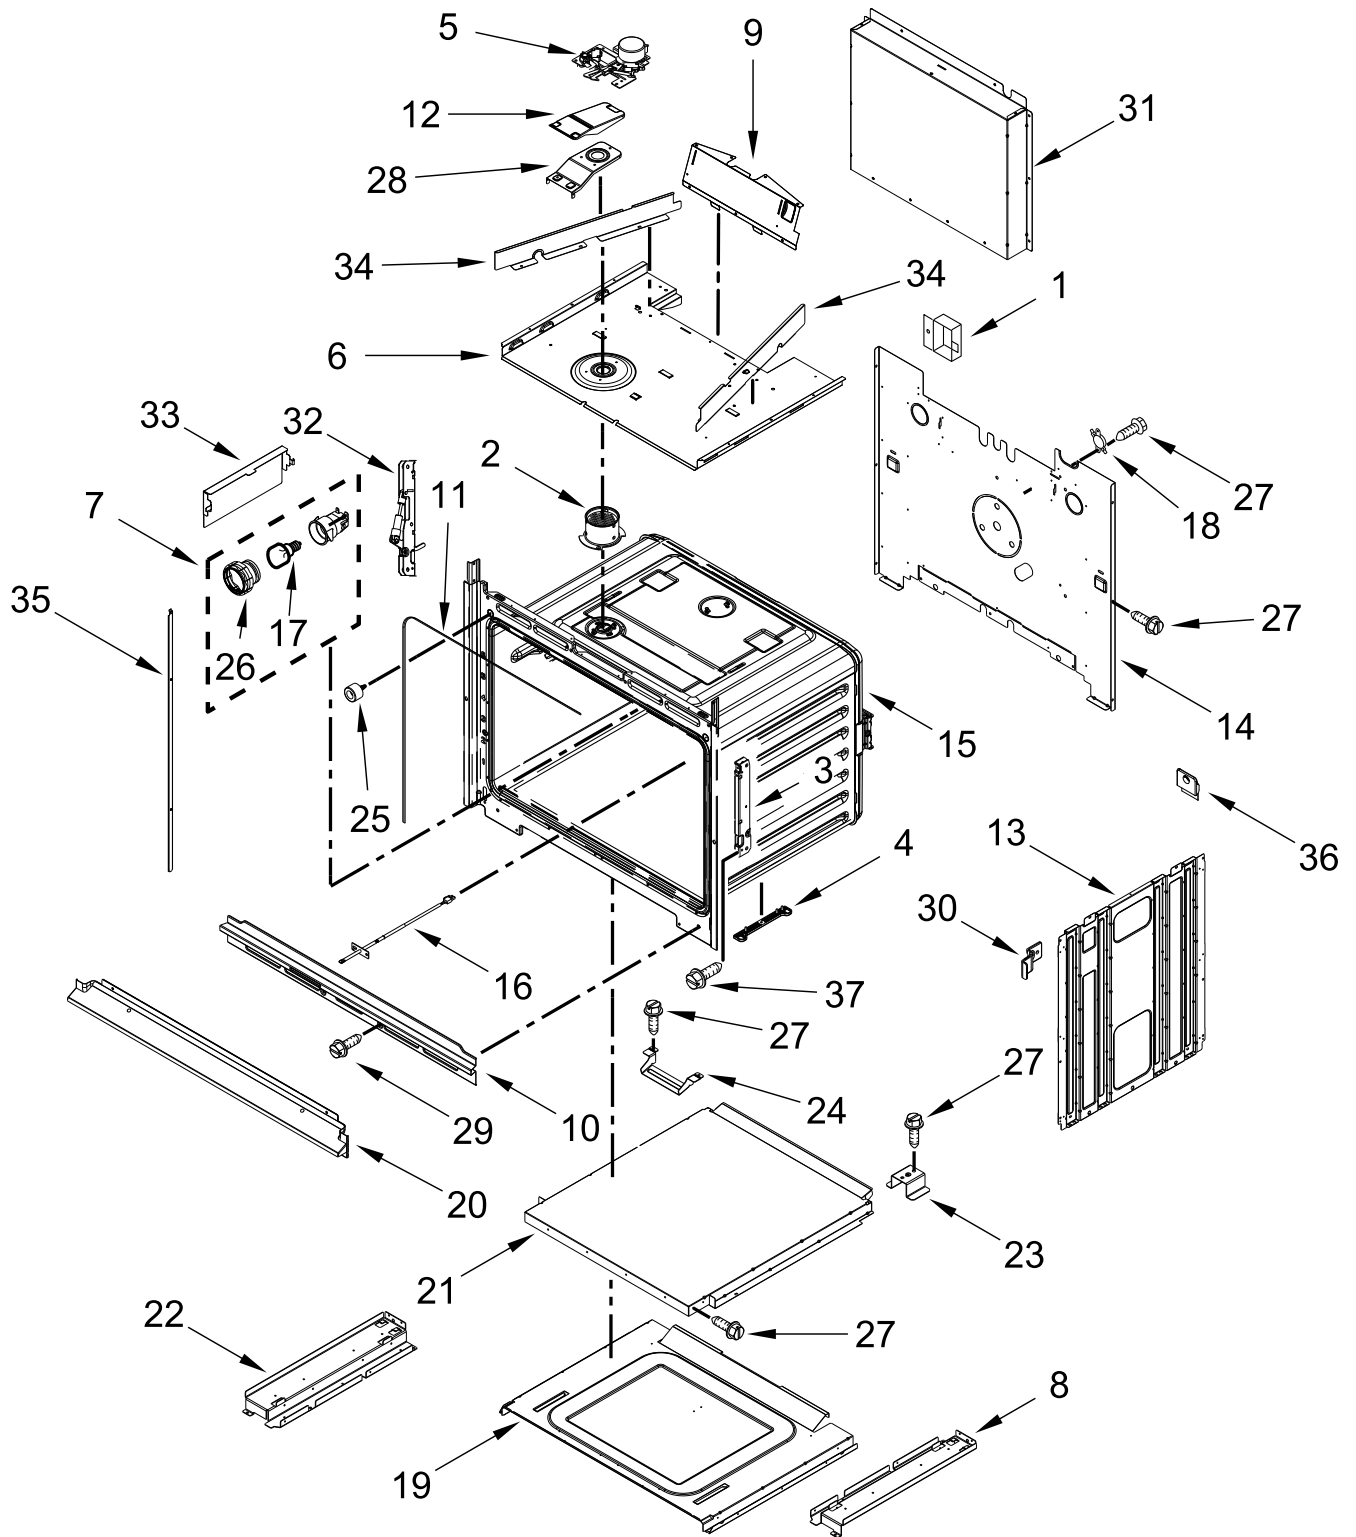

OVEN PARTS

OVEN PARTS

<u>Illus. No.</u>	<u>Part No.</u>	<u>Description</u>	<u>Illus. No.</u>	<u>Part No.</u>	<u>Description</u>	<u>Illus. No.</u>	<u>Part No.</u>	<u>Description</u>
1	8285593	Cover, Connector	17	W10412711	Bulb, Light	31	W11037653	Cover, Combo Chassis Back Duct (With Hole)
2	W11085298	Tube, Vent	18	4449751	Thermostat (TOD)	32	W11045086	Receiver, Slow Close Hinge
3	W11044775	Receiver, Hinge	19	W10834867	Base, Chassis	33	W11034940	Shield, Slow Close Hinge
4	W10618102	Spacer, Base	20		Assembly, Bottom Vent	34	W10681156	Deflector, Chassis
5	W10618131	Latch, Motorized		W10327373	Black	35		Trim, Side
6	W10904158	Top, Chassis		W10506344	White		W10344483	Black (Left)
7	W10734063	Assembly, Light	21	W10283008	Chassis, Bottom Duct		W10344482	Black (Right)
8	W10283021	Support, Base (Right)	22	W10283020	Support, Base (Left)	36	W10834286	Spacer, Center
9	W10904163	Deflector, Blower	23	W10213759	Support, Air Channel	37	W10254050	Screw
10	W10495154	Vent, Center 30"	24	W10351308	Spacer, Chassis Bottom Duct			FOLLOWING PARTS NOT ILLUSTRATED
11	W10282960	Gasket	25	W10351278	Bumper & Screw		W10520715	Insulation, Wrap
12	W10616810	Cover, Vent Exhaust	26	W10412722	Lens, Light		W10282944	Insulation, Cavity
13	W10663556	Side, Chassis (Left)	27	7101P426-60	Screw		W10464568	Insulation, Control Knob
	W10318190	Side, Chassis (Right)	28	W10616809	Base, Vent Exhaust			
14	W10904160	Back, Chassis	29	7101P427-60	Screw			
15		Liner, Oven (Not Serviceable)	30	W10834501	Spacers, Front			
16	W10622170	Probe, Sensor