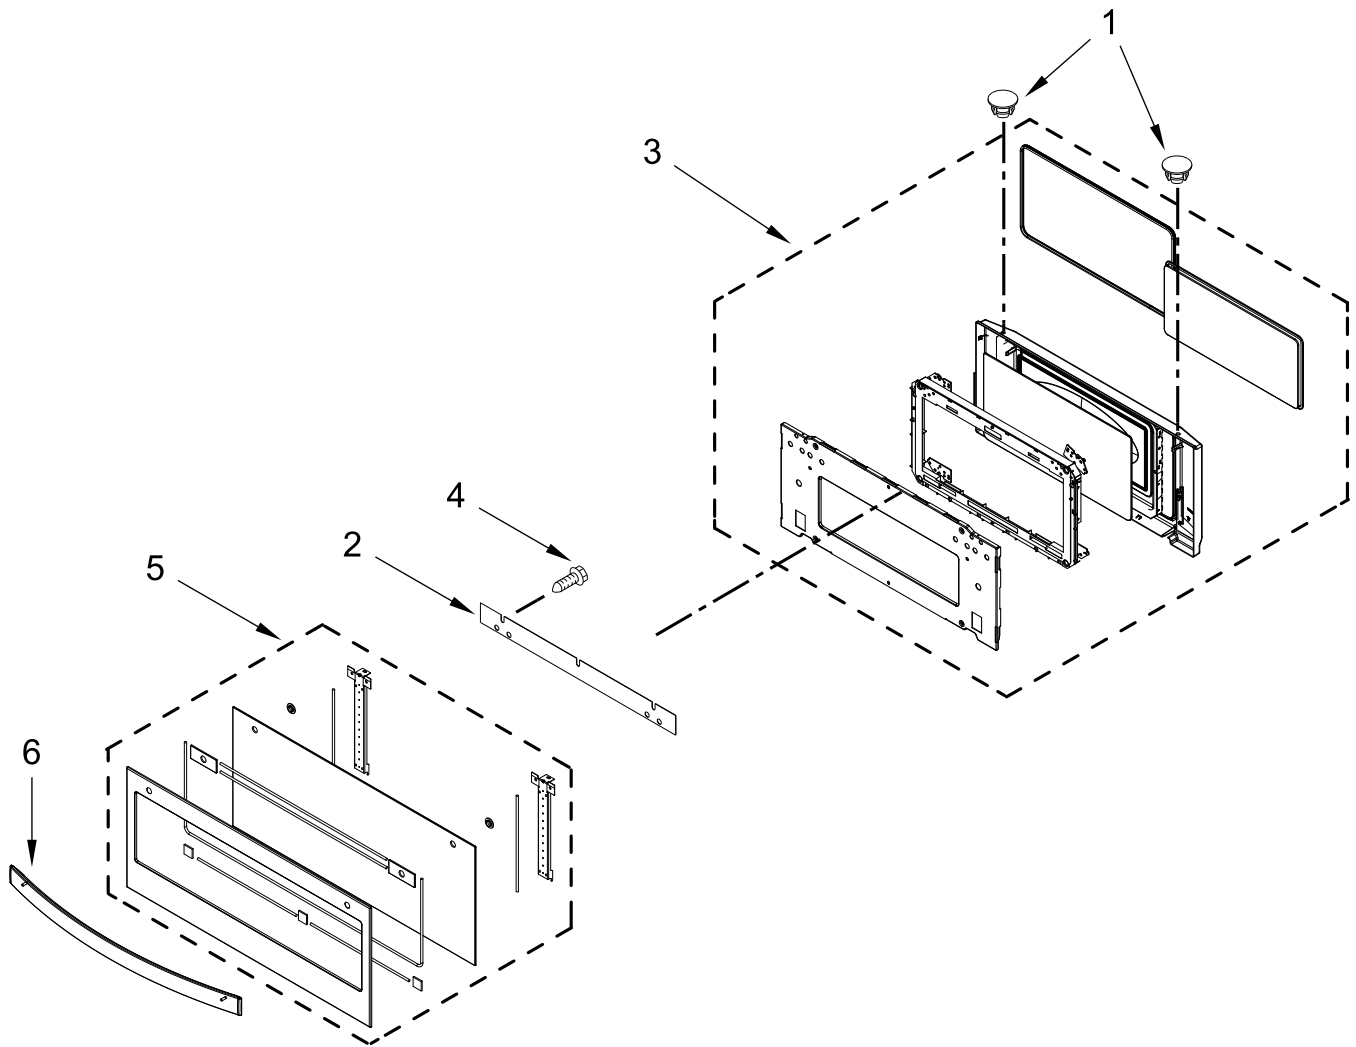

MICROWAVE DOOR PARTS

MICROWAVE DOOR PARTS

<u>Illus.</u> <u>No.</u>	<u>Part No.</u>	<u>Description</u>	<u>Illus.</u> <u>No.</u>	<u>Part No.</u>	<u>Description</u>	<u>Illus.</u> <u>No.</u>	<u>Part No.</u>	<u>Description</u>
1	8304588BL	Cap, Screw	5		Assembly, Outer Door	6		Assembly, Handle
2	W10359769	Foam, Door Handle		W10866274	Black		W11022638	Black
3	W10687342	Assembly, Inner Door		W10866275	White		W11022639	White
4	W10480830	Screw