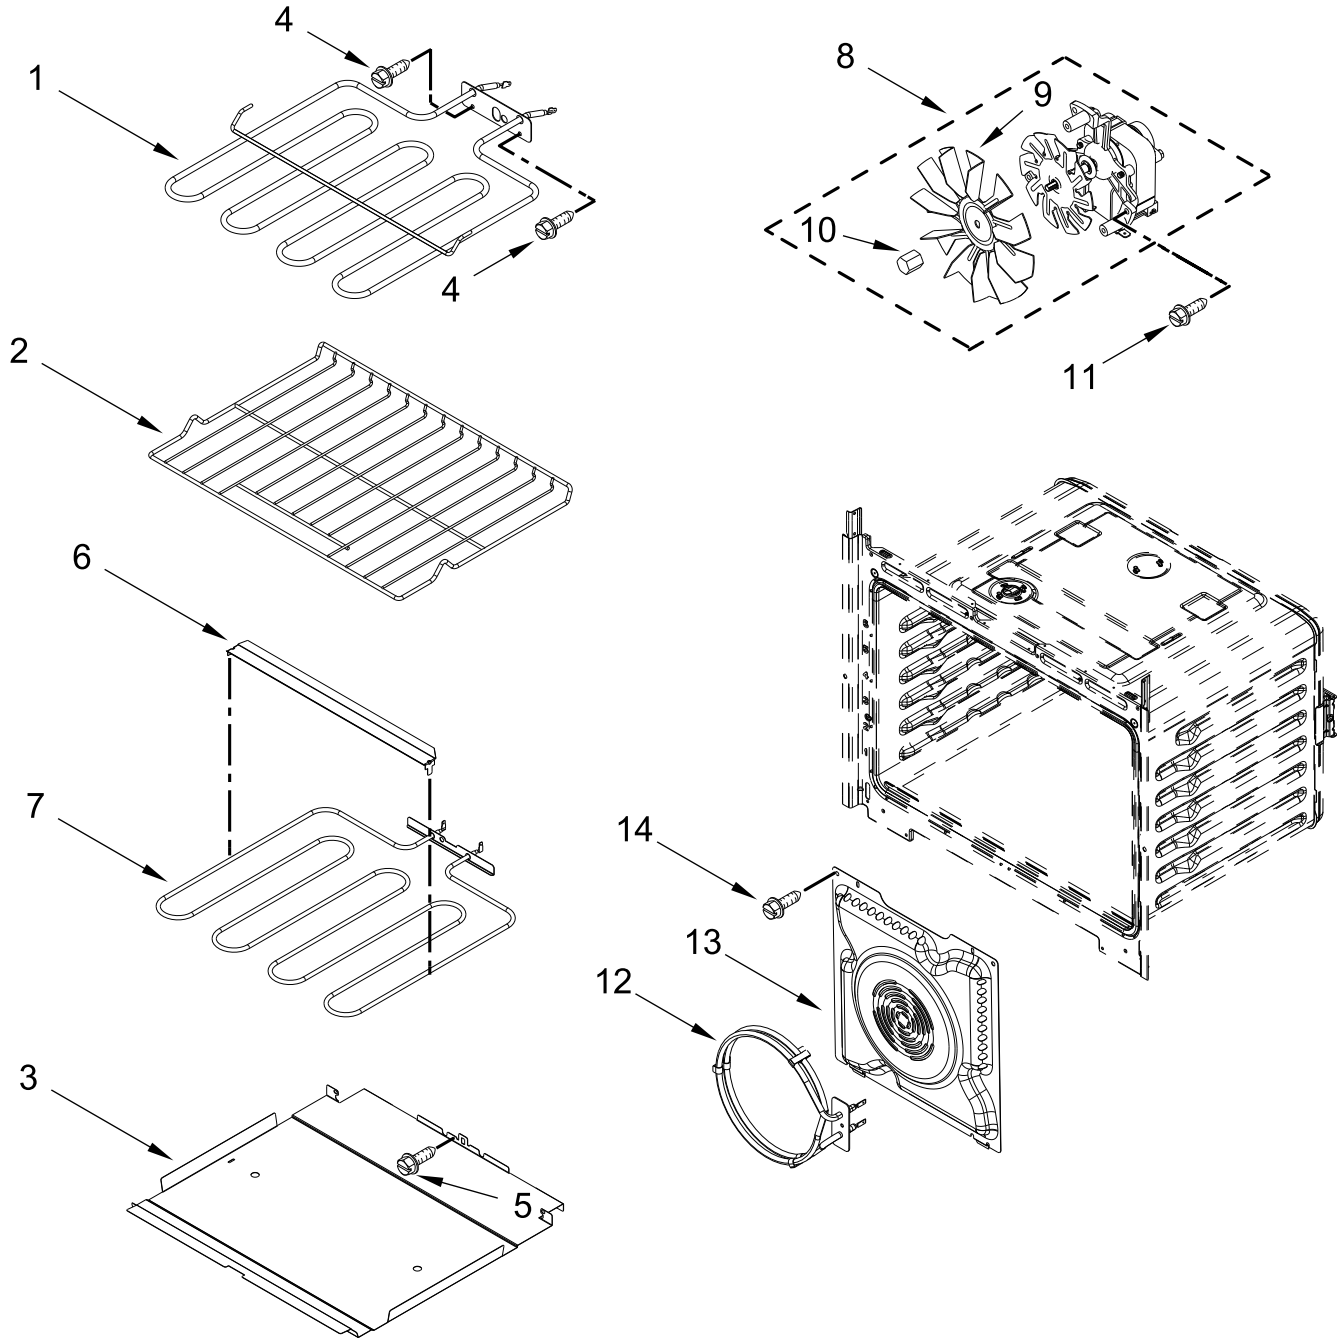

INTERNAL OVEN PARTS

INTERNAL OVEN PARTS

<u>Illus.</u> <u>No.</u>	<u>Part No.</u>	<u>Description</u>	<u>Illus.</u> <u>No.</u>	<u>Part No.</u>	<u>Description</u>	<u>Illus.</u> <u>No.</u>	<u>Part No.</u>	<u>Description</u>
1	W10260252	Element, Broil	7	W10546517	Element, Bake	13	W10359278	Baffle, Convection
2	W11122597	Rack, Oven	8	W10722667	Fan, Convection	14	W10906658	Screw
3	W10318198	Tray, Hidden Bake	9	W10631503	Blade, Fan			
4	7101P434-60	Screw	10	W10631504	Nut, Acorn (LH)			
5	7101P426-60	Screw	11	W10720084	Screw			
6	W10282957	Crossbar, Hidden Bake Tray	12	W10260248	Ring, Element