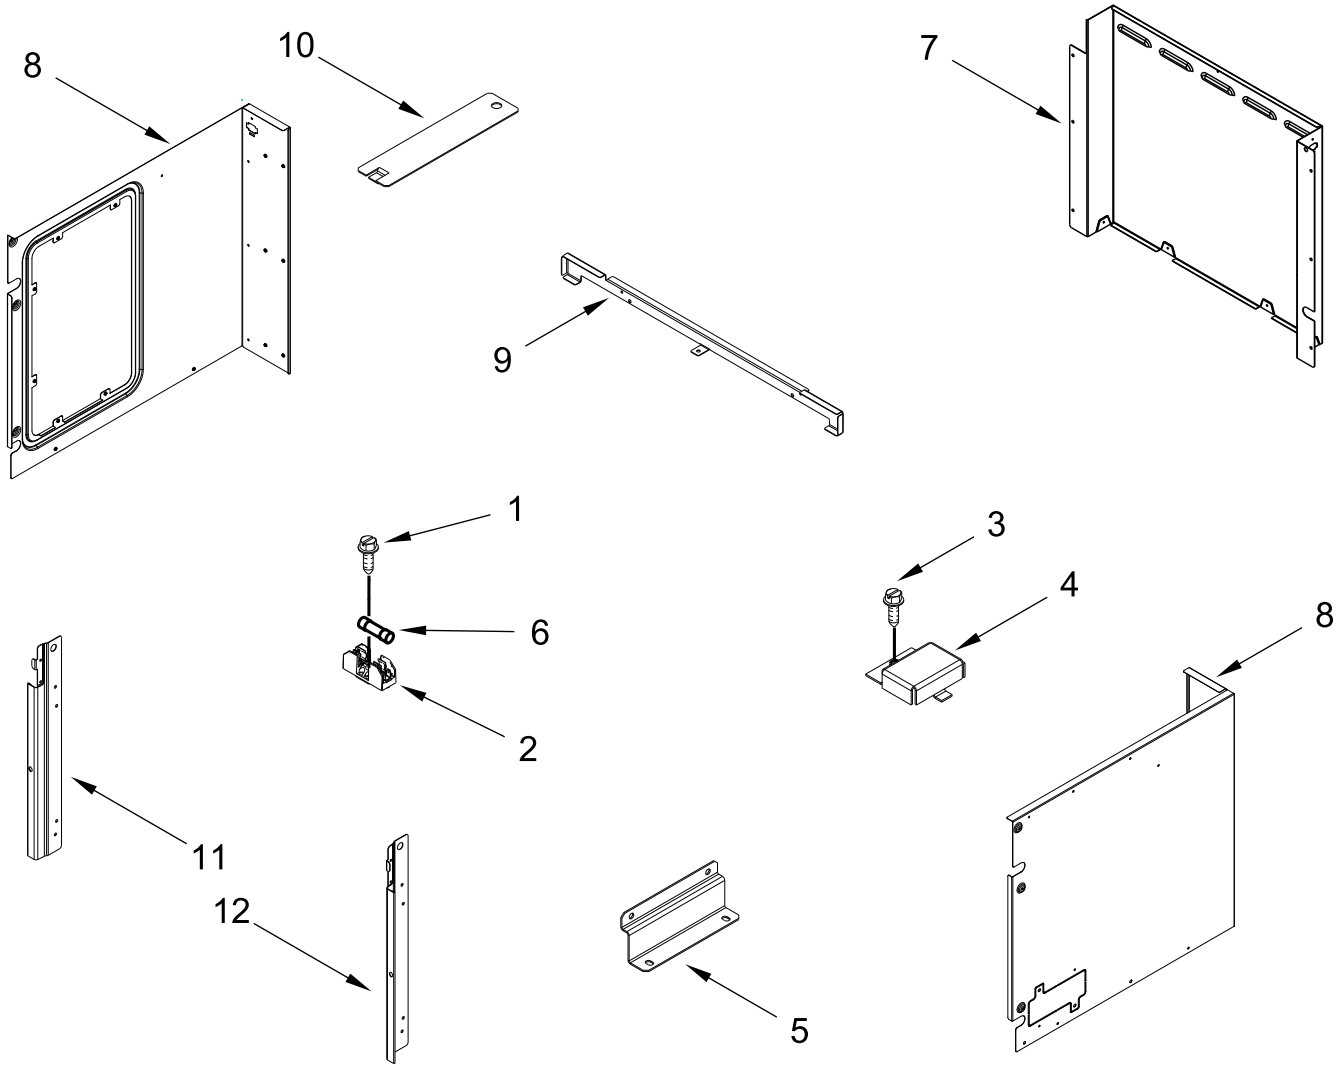

INTERNAL MICROWAVE PARTS

INTERNAL MICROWAVE PARTS

<u>Illus.</u> <u>No.</u>	<u>Part No.</u>	<u>Description</u>
1	461967720541	Tray, Cook
2	W10367316	Ring, Turntable

<u>Illus.</u> <u>No.</u>	<u>Part No.</u>	<u>Description</u>
3	W10545578	Drive, Turntable
4	461967451001	Plate, Cover

TOP VENTING PARTS

TOP VENTING PARTS

<u>Illus.</u> <u>No.</u>	<u>Part No.</u>	<u>Description</u>	<u>Illus.</u> <u>No.</u>	<u>Part No.</u>	<u>Description</u>	<u>Illus.</u> <u>No.</u>	<u>Part No.</u>	<u>Description</u>
1	7101P060-60	Screw	7	W10519707	Cover, Back Duct	10	W10356437	Cover, Slot Module
2	4454949	Holder, Fuse	8	W10655466	Chassis, Combo Side (Left)	11	W10360516	Rail, Side (Left)
3	7101P426-60	Screw		W11037649	Chassis, Combo Side (Right)	12	W10360518	Rail, Side (Right)
4	8285593	Cover, Connector	9	W10283022	Support, Crossbar			
5	W10283024	Side, Bracket						
6	W10017410	Fuse, Time Delay						