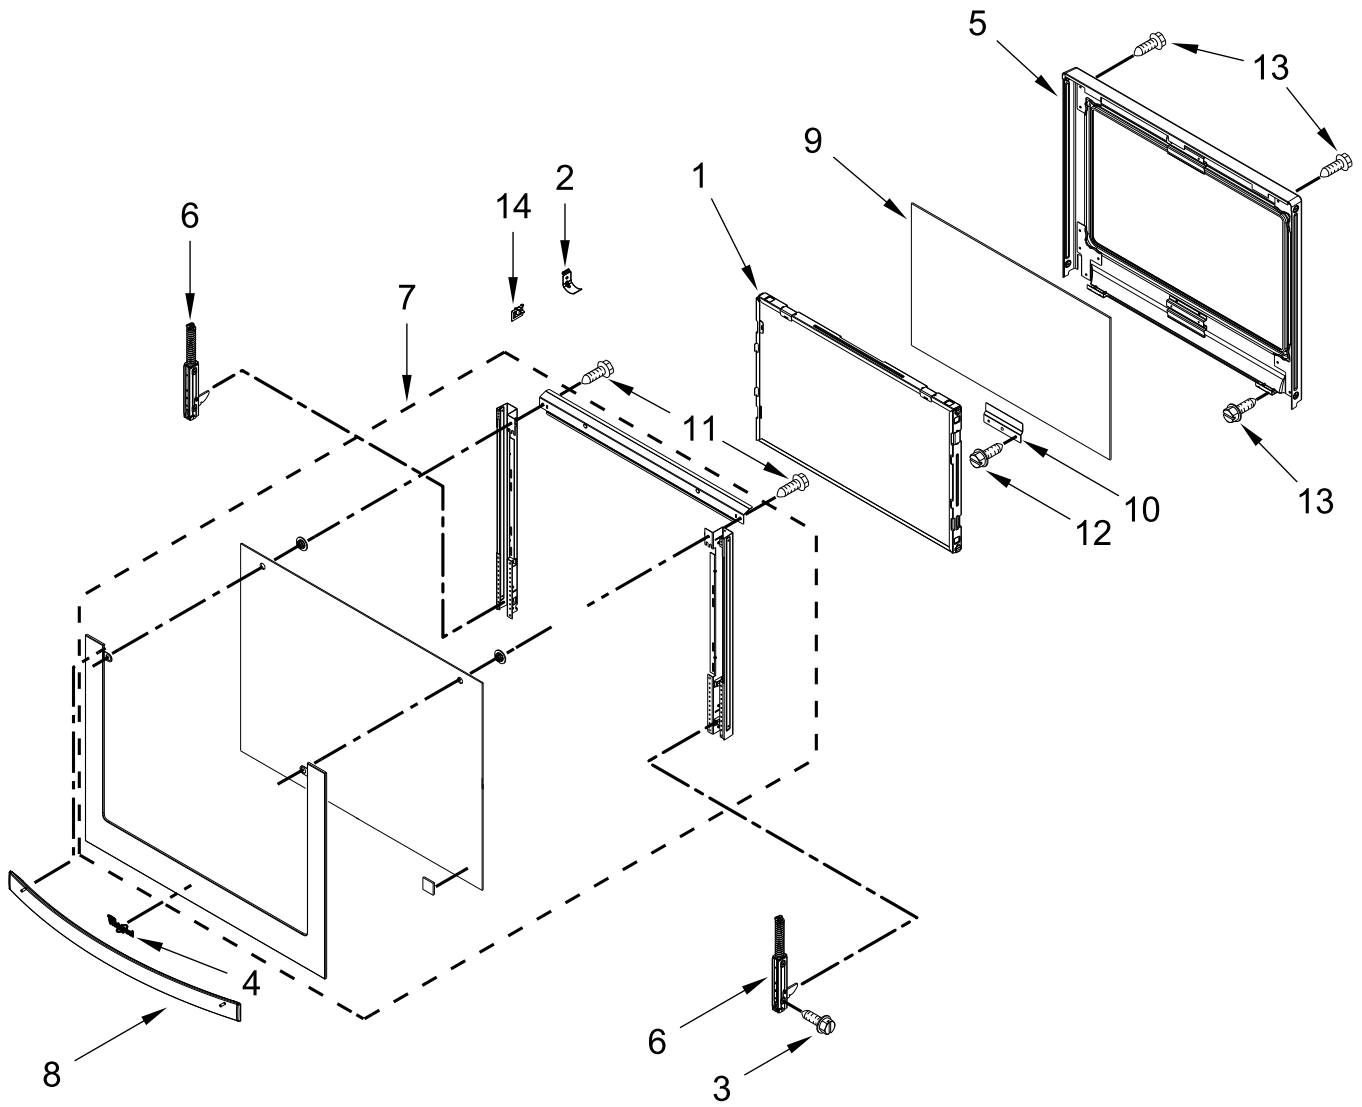

OVEN DOOR PARTS

OVEN DOOR PARTS

<u>Illus.</u> <u>No.</u>	<u>Part No.</u>	<u>Description</u>	<u>Illus.</u> <u>No.</u>	<u>Part No.</u>	<u>Description</u>	<u>Illus.</u> <u>No.</u>	<u>Part No.</u>	<u>Description</u>
1	W10347596	Assembly, Window Pack	7		Assembly, Door	11	W10480830	Screw
				W10866266	Black	12	7101P426-60	Screw
2	W10284285	Spring, Door Glass Fixation		W10866267	White	13	7101P633-60	Screw (Black)
			8		Assembly, Handle	14	W10653954	Clip, Spring Metal
3	3196183	Screw		W11022638	Black			
4	W10884775	Nameplate		W11022639	White			
5	W10709147	Assembly, Liner	9	W10678524	Glass, Inner			
6	W11044773	Hinge, Slow Close Door	10	W10284297	Bracket, Glass