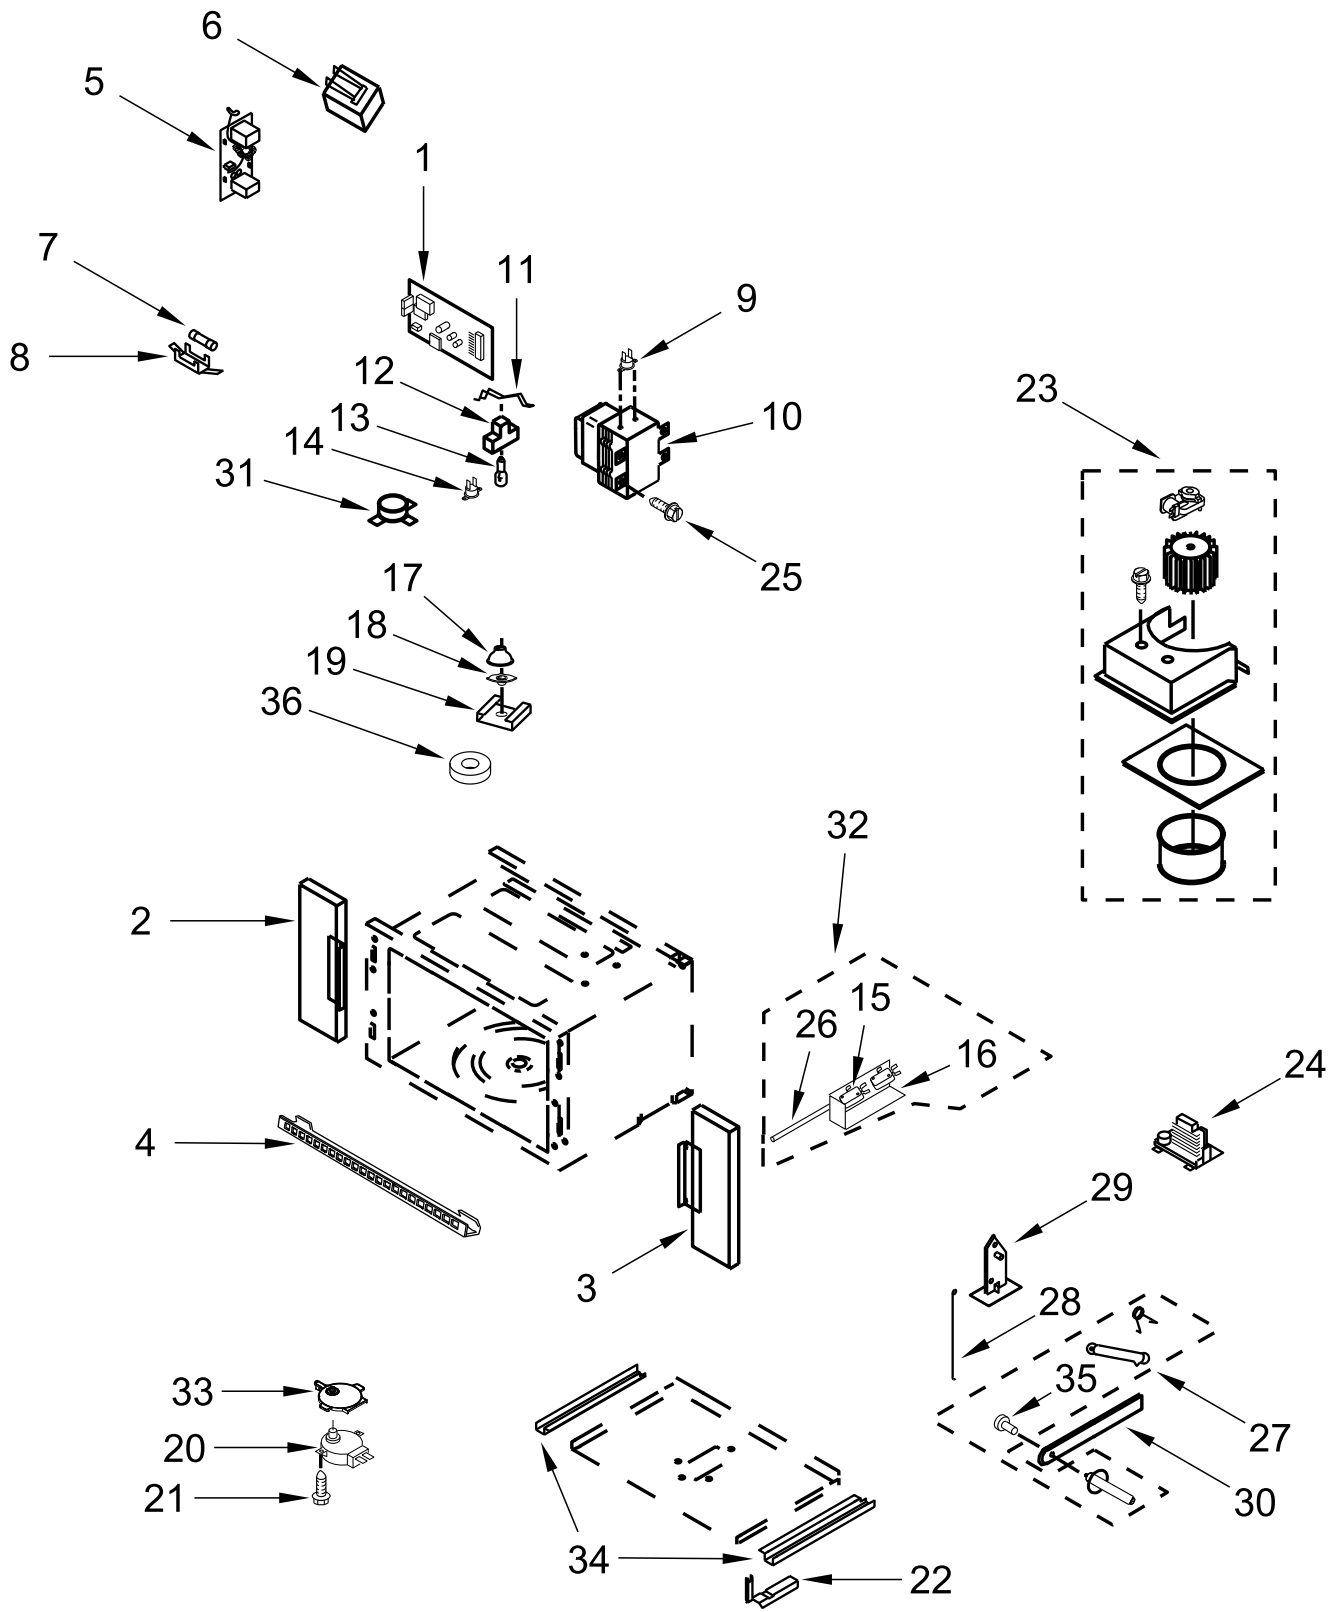

CABINET AND STIRRER PARTS

CABINET AND STIRRER PARTS

<u>Illus. No.</u>	<u>Part No.</u>	<u>Description</u>	<u>Illus. No.</u>	<u>Part No.</u>	<u>Description</u>	<u>Illus. No.</u>	<u>Part No.</u>	<u>Description</u>
1	W10913742	Control, Electric	13	W10795595	Lamp, Halogen	27	251968600013	Pin, Damper
2	461967017491	Trim, Side (Left)	14	W10389447	Thermostat	28	461967570351	Spring, Torsion
3	461967017481	Trim, Side (Right)	15	W10330566	Switch	29	461967750494	Support
4	461968973241	Vent, Top Microwave	16	8205683	Holder, Switch	30	461967750483	Arm, Sliding
5	W10692851	Filter, Noise	17	423107022541	Reflector	31	W10460457	Sensor, Humidity
6	461967848621	Transformer, Light (20V)	18	423107720491	Lens, Lamp	32	W10358241	Assembly, Interlock Switch
7	241908600053	Fuse	19	461967010591	Clip, Spring	33	461967753742	Adapter, Turntable Motor
8	4375231	Block, Fuse	20	461967848971	Motor, Turntable	34	461967008461	Support, Bottom
9	461967846741	Thermostat, Magnetron	21	461967825321	Screw	35	461967510191	Bushing
10	461967847321	Magnetron	22	46196897960	Hinge, Door	36	W10769147	Sealing, Lamp
11	W10465869	Spring, Lamp	23	461968969271	Assembly, Cooling Fan			
12	W10490593	Holder, Lamp	24	W10468206	Inverter			
			25	461967825971	Screw			
			26	W10120235	Rod, Release