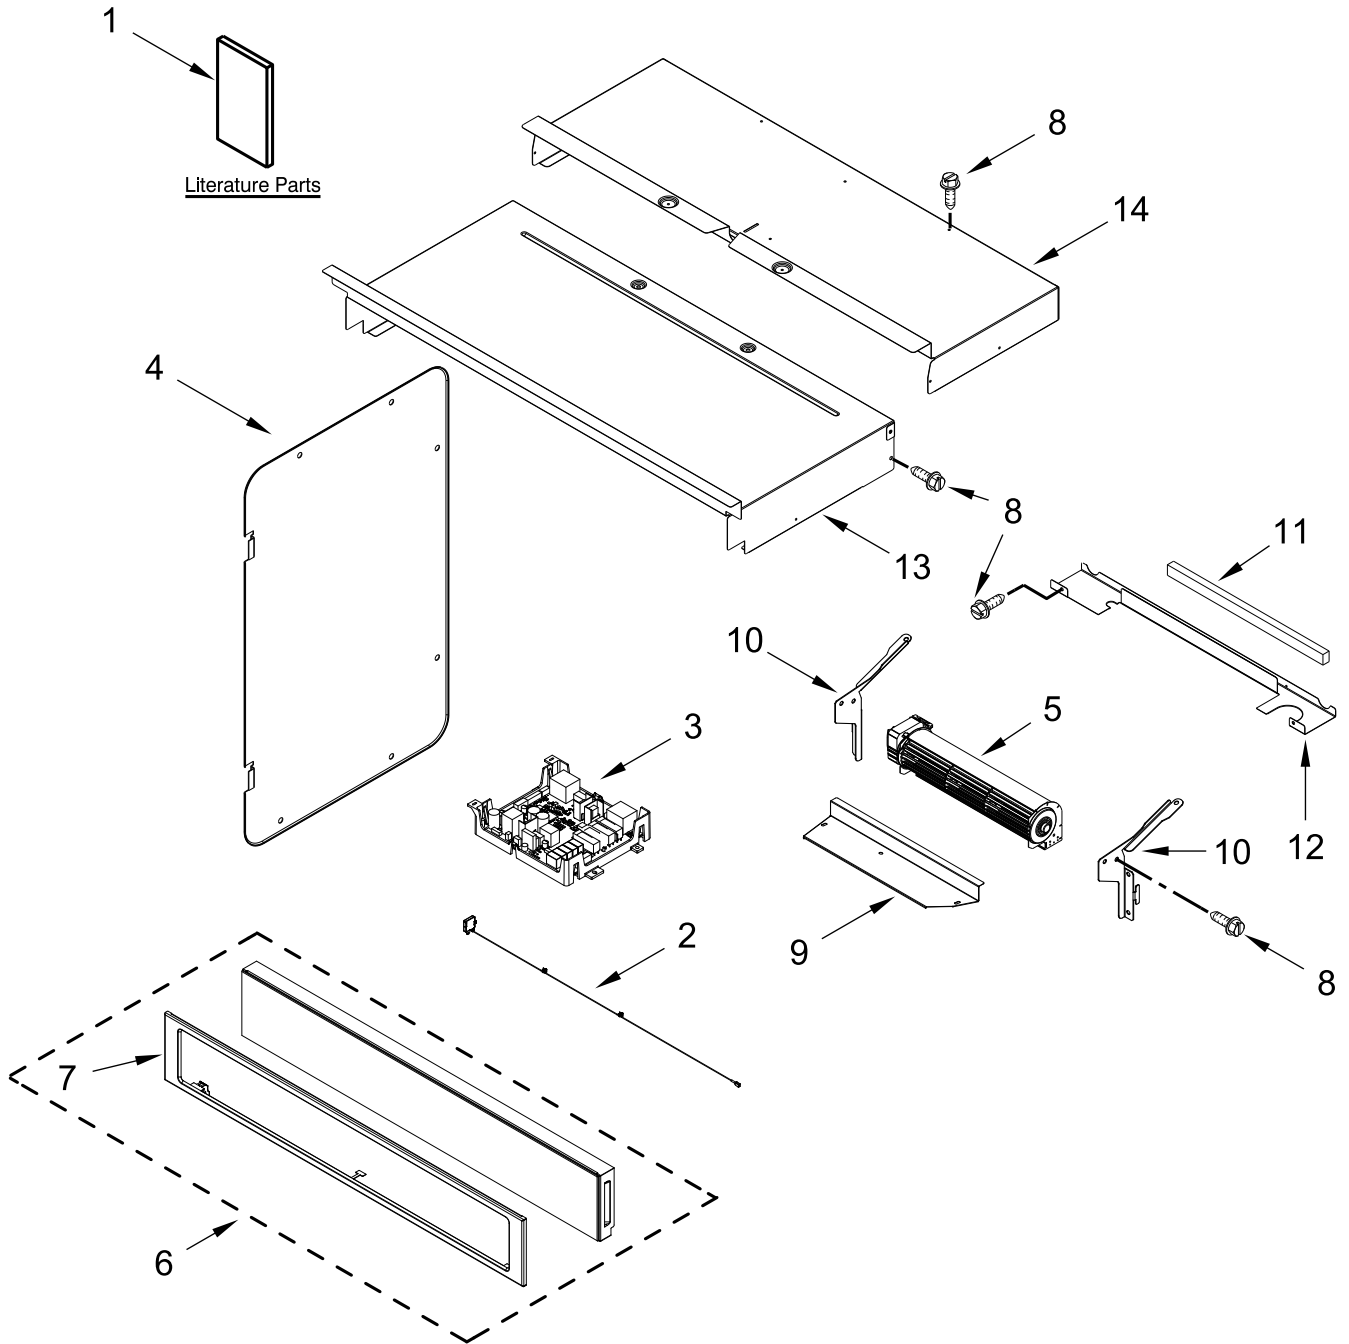

30" BUILT-IN ELECTRIC COMBINATION MICROWAVE WALL OVEN

MODELS:

WOC75EC0HB01 (Black)

WOC75EC0HW01 (White)

CONTROL PANEL PARTS

CONTROL PANEL PARTS

<u>Illus. No.</u>	<u>Part No.</u>	<u>Description</u>	<u>Illus. No.</u>	<u>Part No.</u>	<u>Description</u>	<u>Illus. No.</u>	<u>Part No.</u>	<u>Description</u>
1		Literature Parts	7		Skin, Control Panel	14	W10588732	Chassis, Cover Top Back 30"
	W11220322	Guide, Use & Care (Oven)		W11026970	Black			
	W11040305	Guide, Use & Care (Microwave Oven)		W11026969	White			FOLLOWING PARTS NOT ILLUSTRATED
	W11129957	Instructions, Installation	8	7101P426-60	Screw			
	W11097305	Guide, Internet Connectivity	9	W10681157	Cover, Combo Blower		W11225372	Harness, Main
	W11046177	Sheet, Tech	10	W10655463	Bracket, Blower (Left)		W11225373	Harness, Signal
	W11046183	Diagram, Wiring		W10655462	Bracket, Blower (Right)		W10874059	Harness, Fan & Turntable
2	W11234541	Antenna	11	W10728475	Gasket, Rubber		W10874060	Harness, Inverter
3	W11253186	Appliance Manager, Copernicus (With Power Supply)	12	W10655465	Chassis, Back Divider		W10709980	Harness, Solo GM
4	W10655467	Chassis, Combo Side	13	W10318158	Chassis, Cover Top Front 30"		W11233569	Harness, Ground Console Combo
5	W11200129	Blower					W11233529	Harness, Communication
6		Assembly, Control Panel (Includes Overlay)					W11132989	Harness, Door Latch
	W11107250	Black					W10889134	Harness, Cable Tree Assembly
	W11107251	White					4450800	Screw, Grounding
							4448664	Clamp, Conduit
							313438	Clip, Harness
							4454842	Tie, Cable