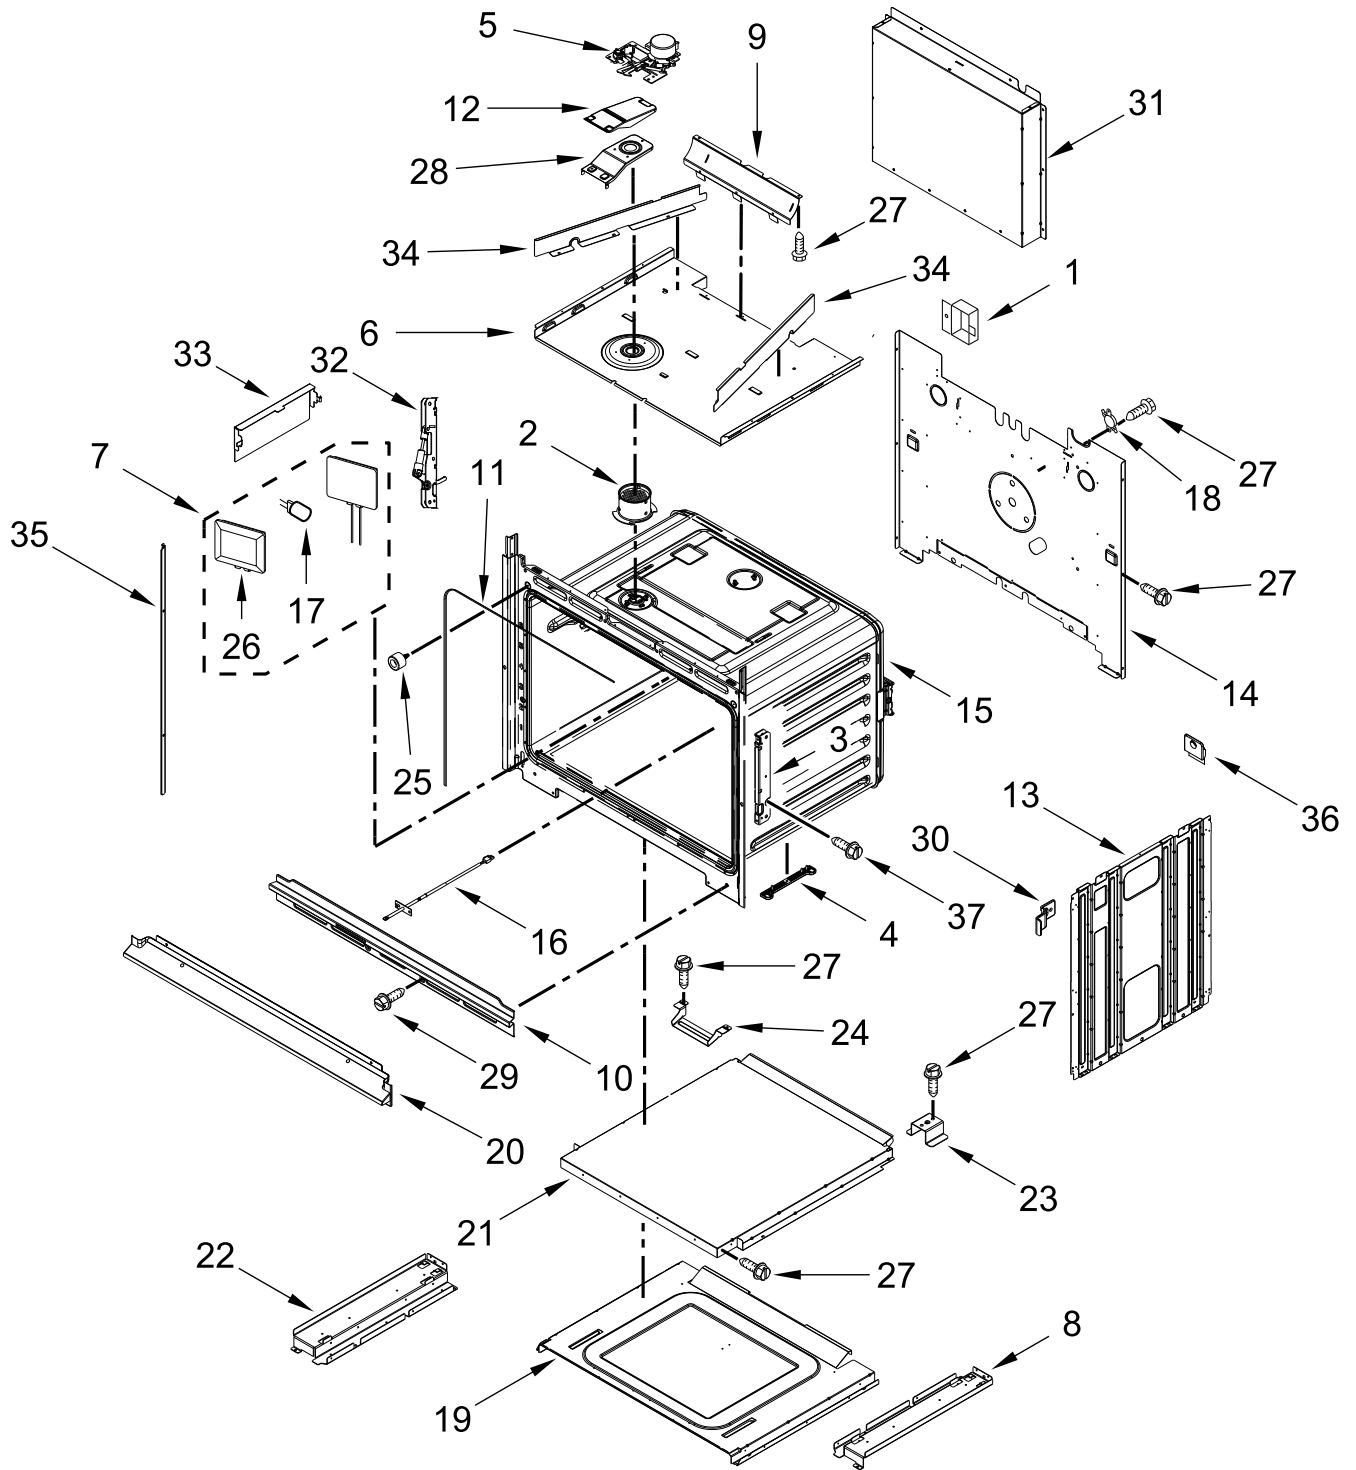

OVEN PARTS

OVEN PARTS

<u>Illus. No.</u>	<u>Part No.</u>	<u>Description</u>	<u>Illus. No.</u>	<u>Part No.</u>	<u>Description</u>	<u>Illus. No.</u>	<u>Part No.</u>	<u>Description</u>
1	8285593	Cover, Connector	17	W10472384	Bulb, Light	32	W11045086	Receiver, Slow Close Hinge
2	W11085298	Tube, Vent	18	4449751	Thermostat (TOD)	33	W11034940	Shield, Slow Close Hinge
3	W11044775	Receiver, Hinge	19	W10834867	Base, Chassis	34	W10681156	Deflector, Chassis
4	W10618102	Spacer, Base	20		Assembly, Bottom Vent	35		Trim, Side
5	W10618131	Latch, Motorized		W10921397	Sunset Bronze		W10344483	Black (Left)
6	W10904158	Top, Chassis		W10869571	Stainless		W10344482	Black (Right)
7	W11198684	Assembly, Oven Light	21	W10283008	Chassis, Bottom Duct	36	W10834286	Spacer, Center
8	W10283021	Support, Base (Right)	22	W10283020	Support, Base (Left)	37	W10254050	Screw
9	W10904163	Deflector, Blower	23	W10213759	Support, Air Channel			FOLLOWING PARTS NOT ILLUSTRATED
10	W10495154	Vent, Center 30"	24	W10351308	Spacer, Chassis Bottom Duct		W10520715	Insulation, Wrap
11	W10739089	Gasket	25	W10351278	Bumper & Screw		W10282944	Insulation, Cavity
12	W10616810	Cover, Vent Exhaust	26	W10472386	Lens, Light		W10464568	Insulation, Control Knob
13	W10663556	Side, Chassis (Left)	27	7101P426-60	Screw			
	W10318190	Side, Chassis (Right)	28	W10616809	Base, Vent Exhaust			
14	W10904160	Back, Chassis	29	7101P427-60	Screw			
15		Liner, Oven (Not Serviceable)	30	W10834501	Spacers, Front			
16	W10622170	Probe, Sensor	31	W11037653	Cover, Combo Chassis Back Duct (With Hole)