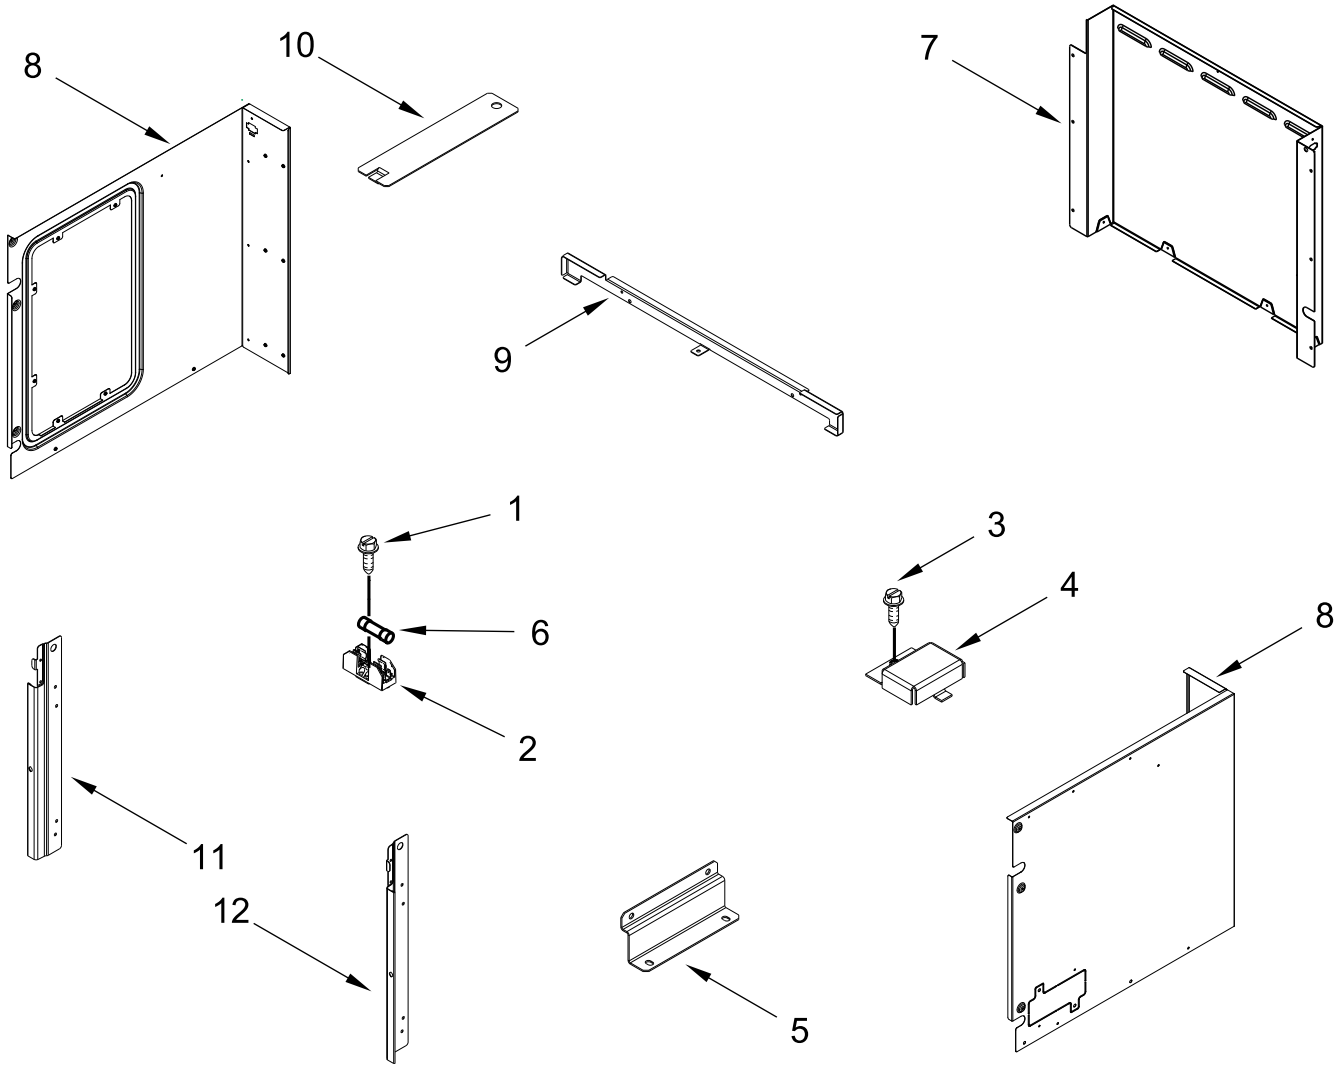

TOP VENTING PARTS

TOP VENTING PARTS

<u>Illus.</u> <u>No.</u>	<u>Part No.</u>	<u>Description</u>	<u>Illus.</u> <u>No.</u>	<u>Part No.</u>	<u>Description</u>	<u>Illus.</u> <u>No.</u>	<u>Part No.</u>	<u>Description</u>
1	7101P060-60	Screw	7	W10519707	Cover, Back Duct	10	W10356437	Cover, Slot Module
2	4454949	Holder, Fuse	8	W10655466	Chassis, Combo Side (Left)	11	W10710302	Rail, Side (Left)
3	7101P426-60	Screw		W11037649	Chassis, Combo Side (Right)	12	W10710309	Rail, Side (Right)
4	8285593	Cover, Connector	9	W10283022	Support, Crossbar			
5	W10283024	Side, Bracket						
6	W10017410	Fuse, Time Delay