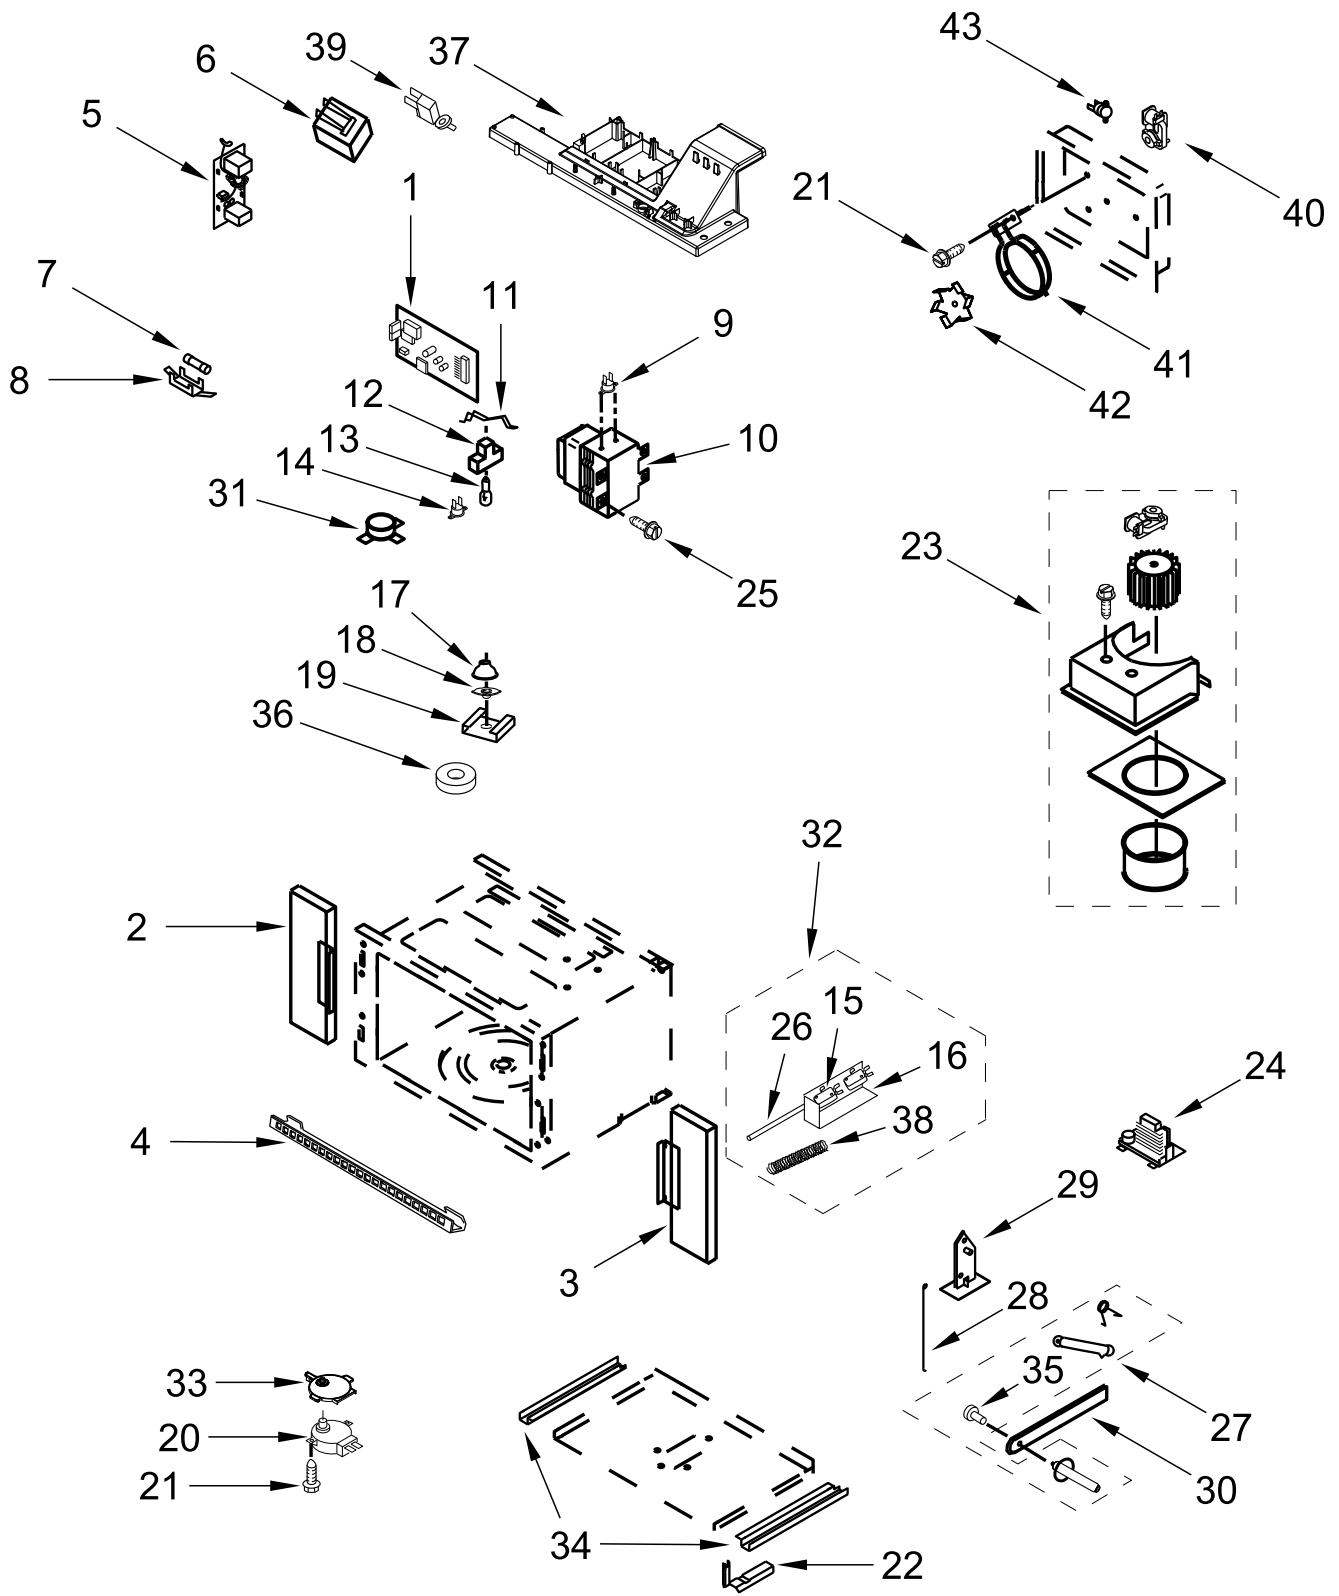

CABINET AND STIRRER PARTS

CABINET AND STIRRER PARTS

<u>Illus.</u> <u>No.</u>	<u>Part No.</u>	<u>Description</u>	<u>Illus.</u> <u>No.</u>	<u>Part No.</u>	<u>Description</u>	<u>Illus.</u> <u>No.</u>	<u>Part No.</u>	<u>Description</u>
1	W10840522	Control, Electronic	17	423107022541	Reflector	33	461967753742	Adapter, Turntable Motor
2	461967017491	Trim, Side (Left)	18	423107720491	Lens, Lamp	34	461967008461	Support, Bottom
3	461967017481	Trim, Side (Right)	19	461967010591	Clip, Spring	35	461967510191	Bushing
4	461968973241	Vent, Top Microwave	20	461967848971	Motor, Turntable	36	W10769147	Sealing, Lamp
5	W10692851	Filter, Noise	21	461967825321	Screw	37	461967754821	Duct, Magnetron
6	461967848621	Transformer, Light (20V)	22	46196897960	Hinge, Door	38	423107570871	Spring, Release Rod
7	241908600053	Fuse	23	461968969271	Assembly, Cooling Fan	39	461967842541	Thermoactuator
8	4375231	Block, Fuse	24	W10468206	Inverter	40	461967848251	Motor, Convection Fan
9	461967846741	Thermostat, Magnetron	25	461967825971	Screw	41	461967848711	Heater, Convection Element
10	461967847321	Magnetron	26	W10120235	Rod, Release	42	461967001792	Fan, Convection
11	W10465869	Spring, Lamp	27	251968600013	Pin, Damper	43	423107845441	Sensor, Convection
12	W10490593	Holder, Lamp	28	461967570351	Spring, Torsion			
13	W10795595	Lamp, Halogen	29	461967750494	Support			
14	241960100002	Sensor, Temperature	30	461967750483	Arm, Sliding			
15	W10330566	Switch	31	W10460457	Sensor, Humidity			
16	8205683	Holder, Switch	32	W10358241	Assembly, Interlock Switch