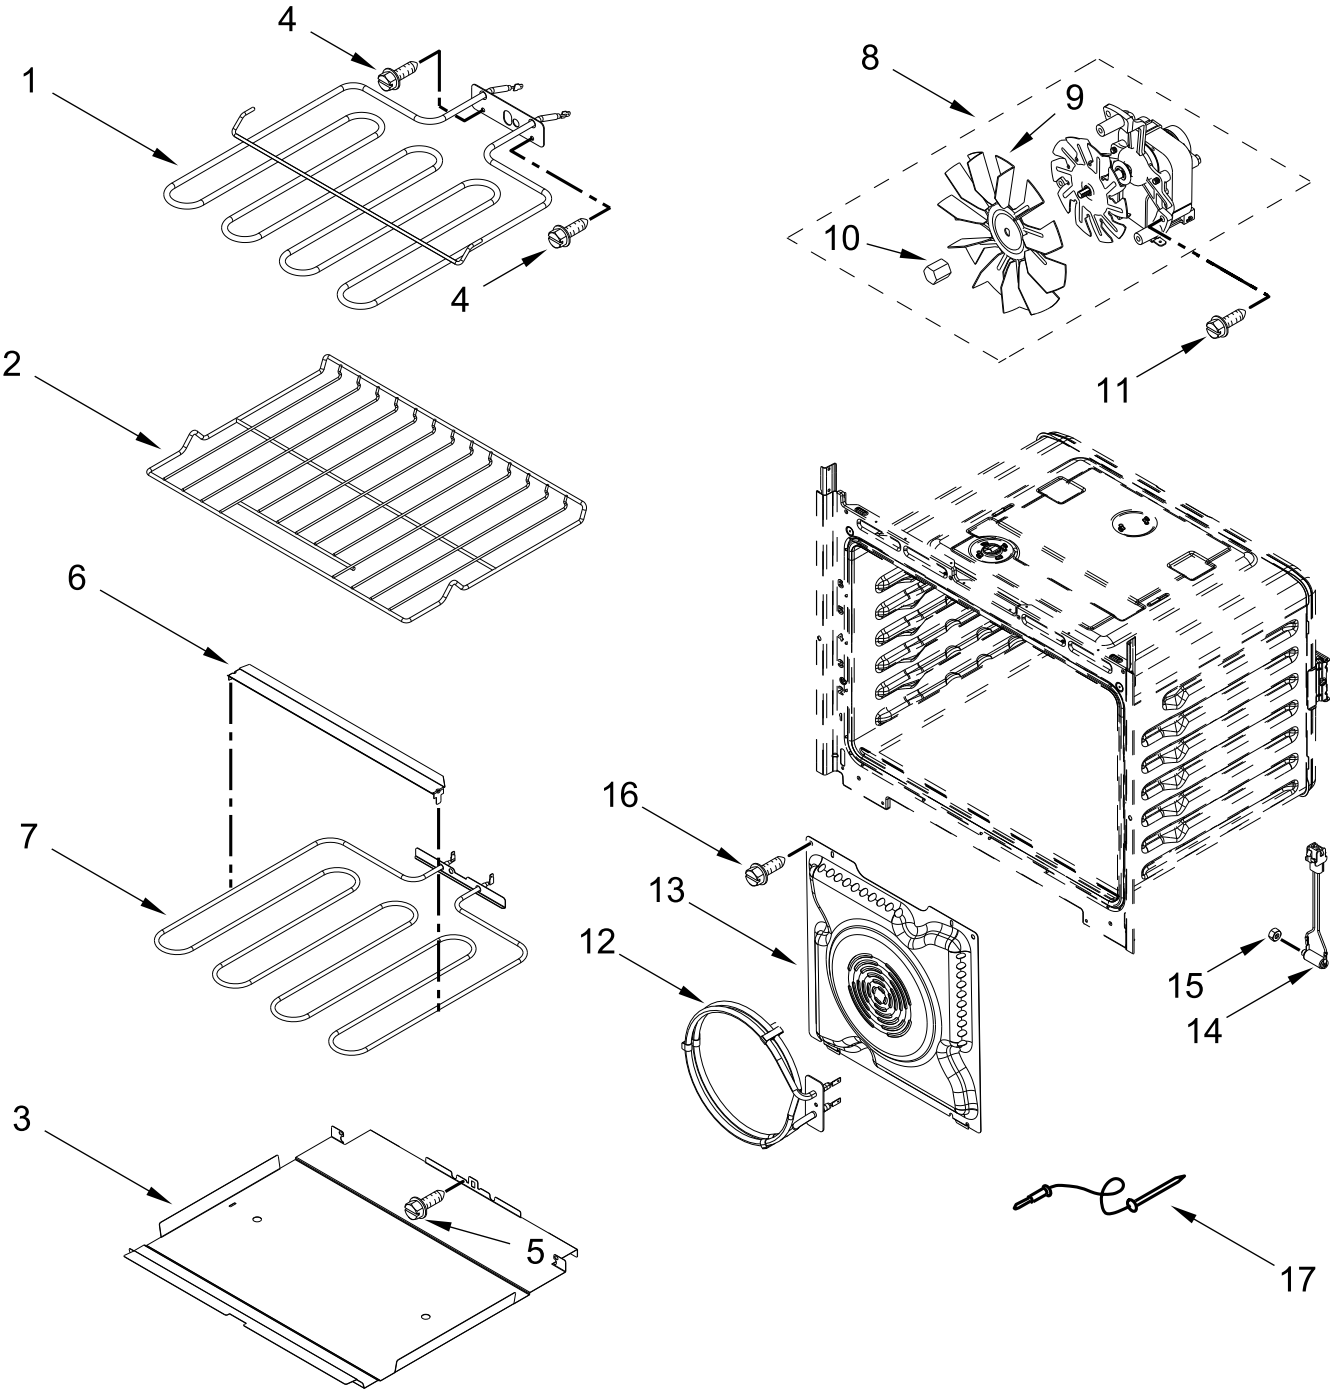

INTERNAL OVEN PARTS

INTERNAL OVEN PARTS

<u>Illus.</u> <u>No.</u>	<u>Part No.</u>	<u>Description</u>	<u>Illus.</u> <u>No.</u>	<u>Part No.</u>	<u>Description</u>	<u>Illus.</u> <u>No.</u>	<u>Part No.</u>	<u>Description</u>
1	W10260252	Element, Broil	7	W10546517	Element, Bake	14	W10696226	Jack, Meat Probe
2	W11122597	Rack, Oven	8	W10722667	Fan, Convection	15	W11033111	Nut, Locking
3	W10318198	Tray, Hidden Bake	9	W10631503	Blade, Fan	16	W10906658	Screw
4	7101P434-60	Screw	10	W10631504	Nut, Acorn (LH)	17	9755542	Probe, Temperature
5	7101P426-60	Screw	11	W10720084	Screw			
6	W10282957	Crossbar, Hidden Bake Tray	12	W10260248	Ring, Element			
			13	W10914672	Baffle, Convection