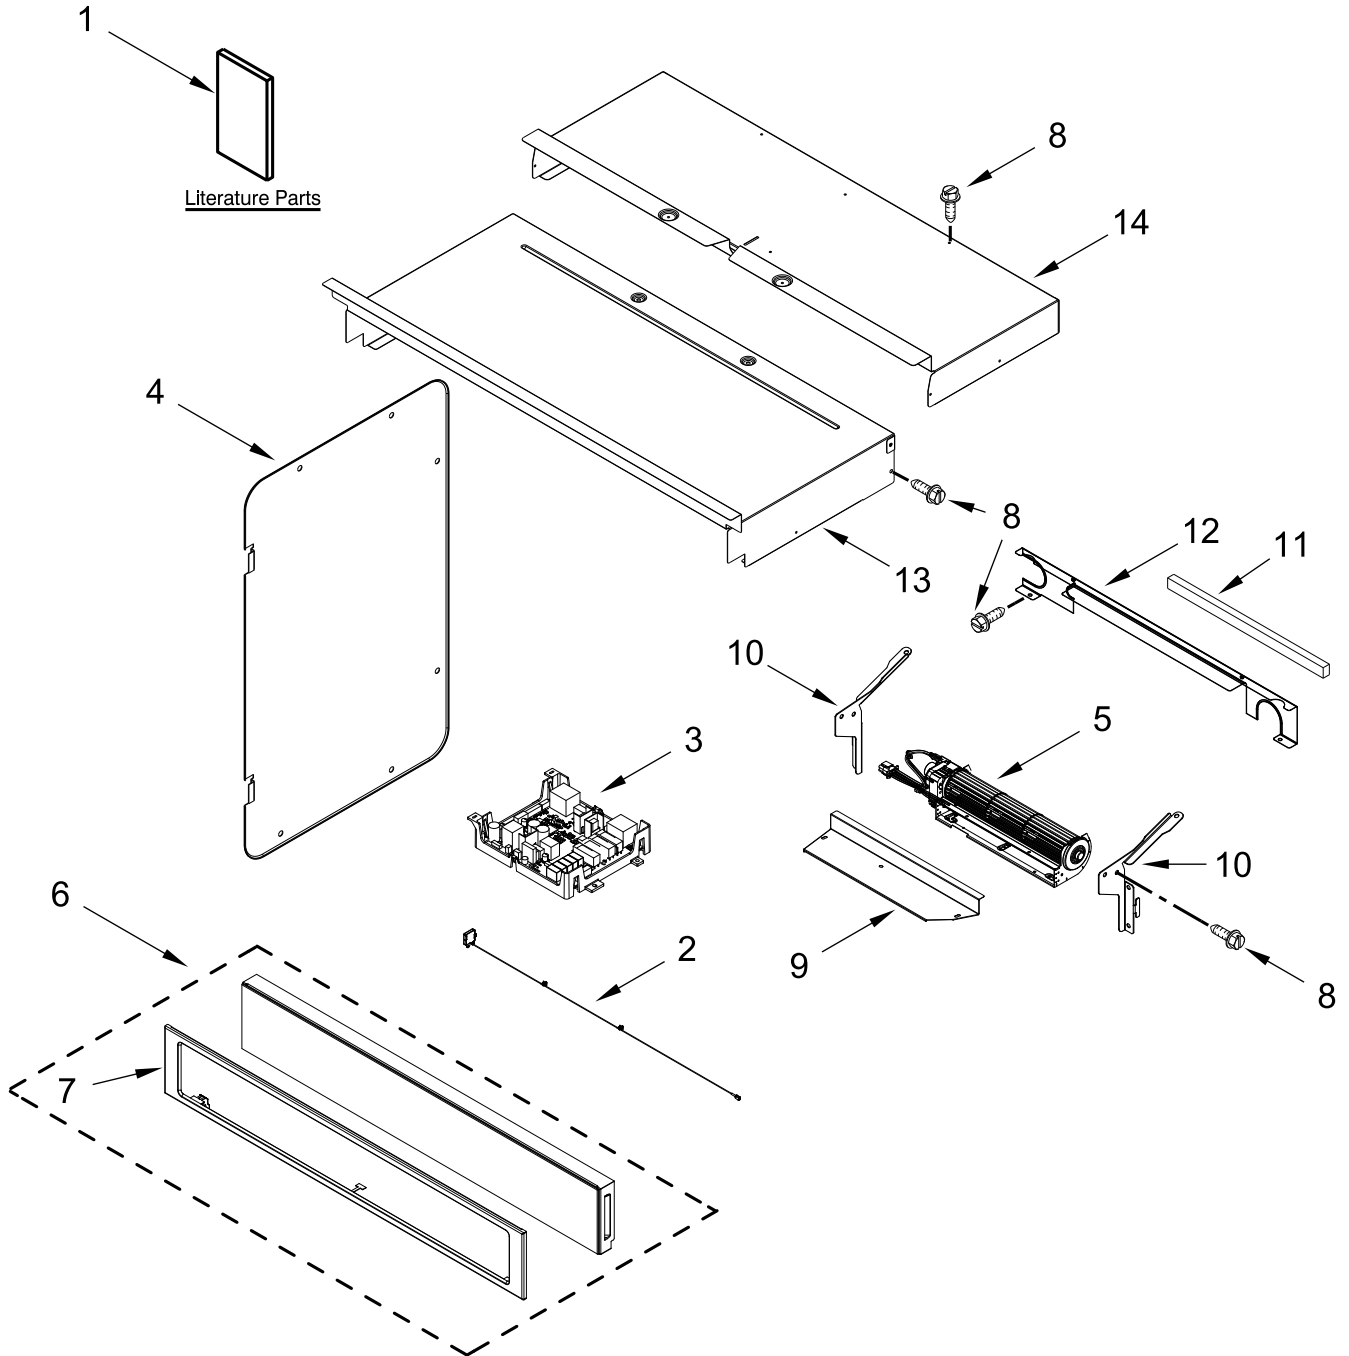

# CONTROL PANEL PARTS

<u>Illus. No.</u>	<u>Part No.</u>	<u>Description</u>	<u>Illus. No.</u>	<u>Part No.</u>	<u>Description</u>	<u>Illus. No.</u>	<u>Part No.</u>	<u>Description</u>
1		Literature Parts	8	7101P426-60	Screw	14	W10588732	Chassis, Cover Top Back 30"
	W11220324	Guide, Use & Care (Oven)	9	W10681157	Cover, Combo Blower			
	W11108505	Guide, Use & Care (Microwave Oven)	10	W10655463	Bracket, Blower (Left)			FOLLOWING PARTS NOT ILLUSTRATED
	W11129957	Instructions, Installation		W10655462	Bracket, Blower (Right)		W11225386	Harness, Main
	W11097305	Guide, Internet Connectivity	11	W10728475	Gasket, Rubber		W11225392	Harness, Signal
	W11108420	Sheet, Tech	12	W10618126	Chassis, Back Divider		W10874059	Harness, Fan & Turntable
	W11108426	Diagram, Wiring	13	W10318158	Chassis, Cover Top Front 30"		W10874060	Harness, Inverter
2	W11234541	Antenna					W10720308	Harness, Interlock
3	W11253186	Appliance Manager, Copernicus (With Power Supply)					W11233537	Jumper Harness, Communication
4	W10655467	Chassis, Combo Side					W11233569	Harness, Ground Console Combo
5	W11200129	Blower					W11233529	Harness, Communication
6		Assembly, Control Panel (Includes Overlay)					W11132989	Harness, Door Latch
	W11105054	Sunset Bronze					W10889134	Harness, Cable Tree Assembly
	W11105052	Stainless					4450800	Screw, Grounding
7		Skin, Control Panel					4448664	Clamp, Conduit
	W10892169	Sunset Bronze					313438	Clip, Harness
	W10893983	Stainless					4454842	Tie, Cable

# OVEN DOOR PARTS