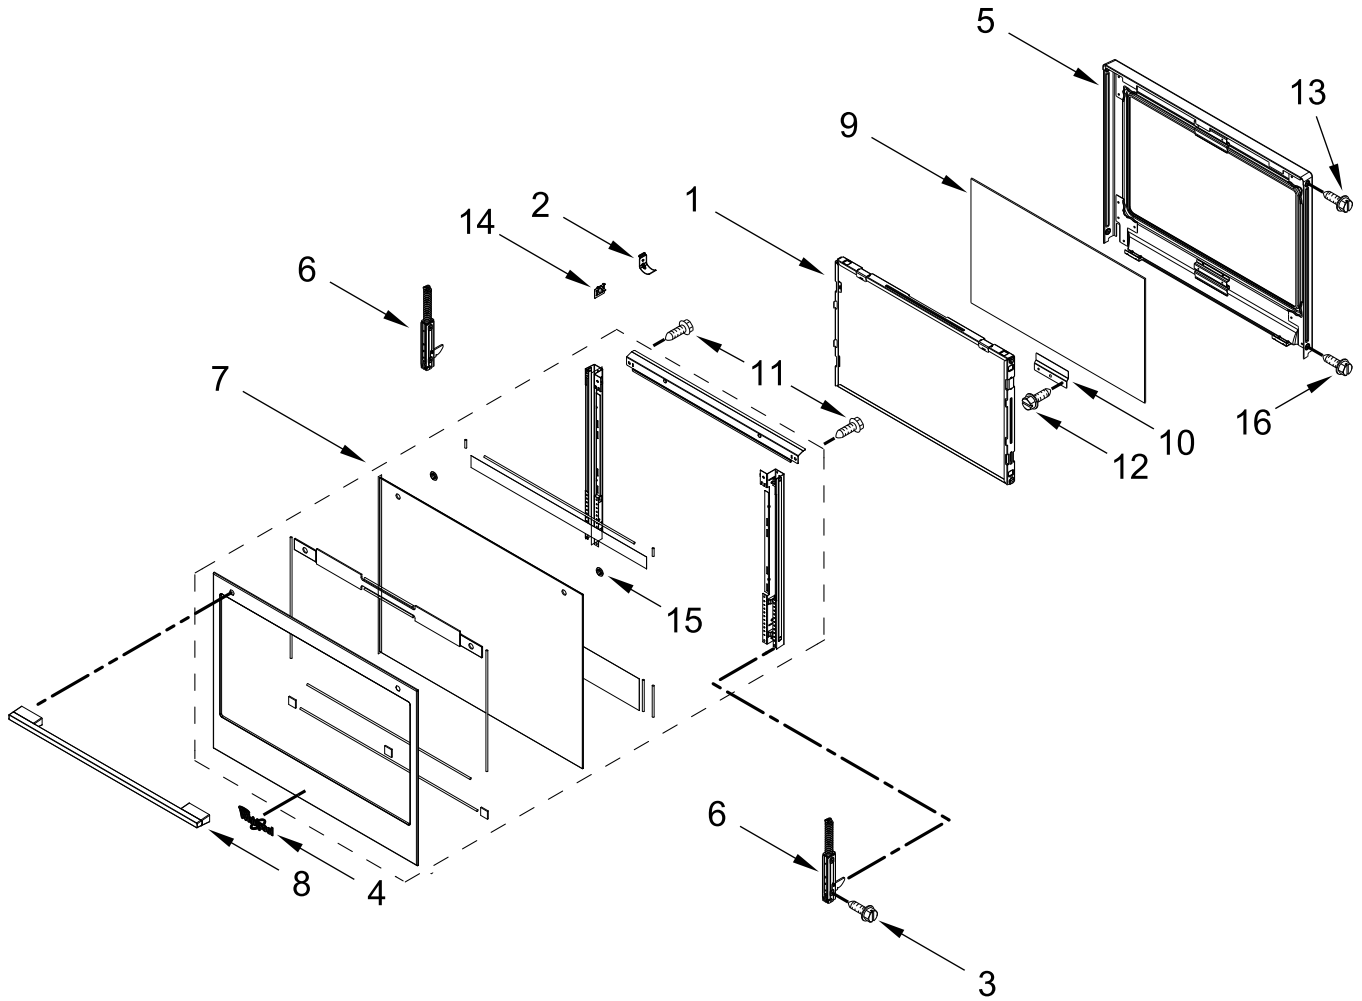

OVEN DOOR PARTS

OVEN DOOR PARTS

<u>Illus.</u> <u>No.</u>	<u>Part No.</u>	<u>Description</u>	<u>Illus.</u> <u>No.</u>	<u>Part No.</u>	<u>Description</u>	<u>Illus.</u> <u>No.</u>	<u>Part No.</u>	<u>Description</u>
1	W10347596	Assembly, Window Pack	7		Assembly, Door	12	7101P426-60	Screw
2	W10284285	Spring, Door Glass Fixation		W10866271	Sunset Bronze	13	7101P653-60	Screw
3	3196183	Screw		W11028416	Stainless	14	W10653954	Clip, Spring Metal
4	W10884775	Nameplate	8		Assembly, Handle	15	W10319024	Washer, Door
5	W10709147	Assembly, Liner		W11176370	Stainless	16	7101P635-60	Screw (Black)
6	W11045551	Hinge, Slow Close Door	9	W10678524	Glass, Inner			
			10	W10284297	Bracket, Glass			
			11	W10480830	Screw