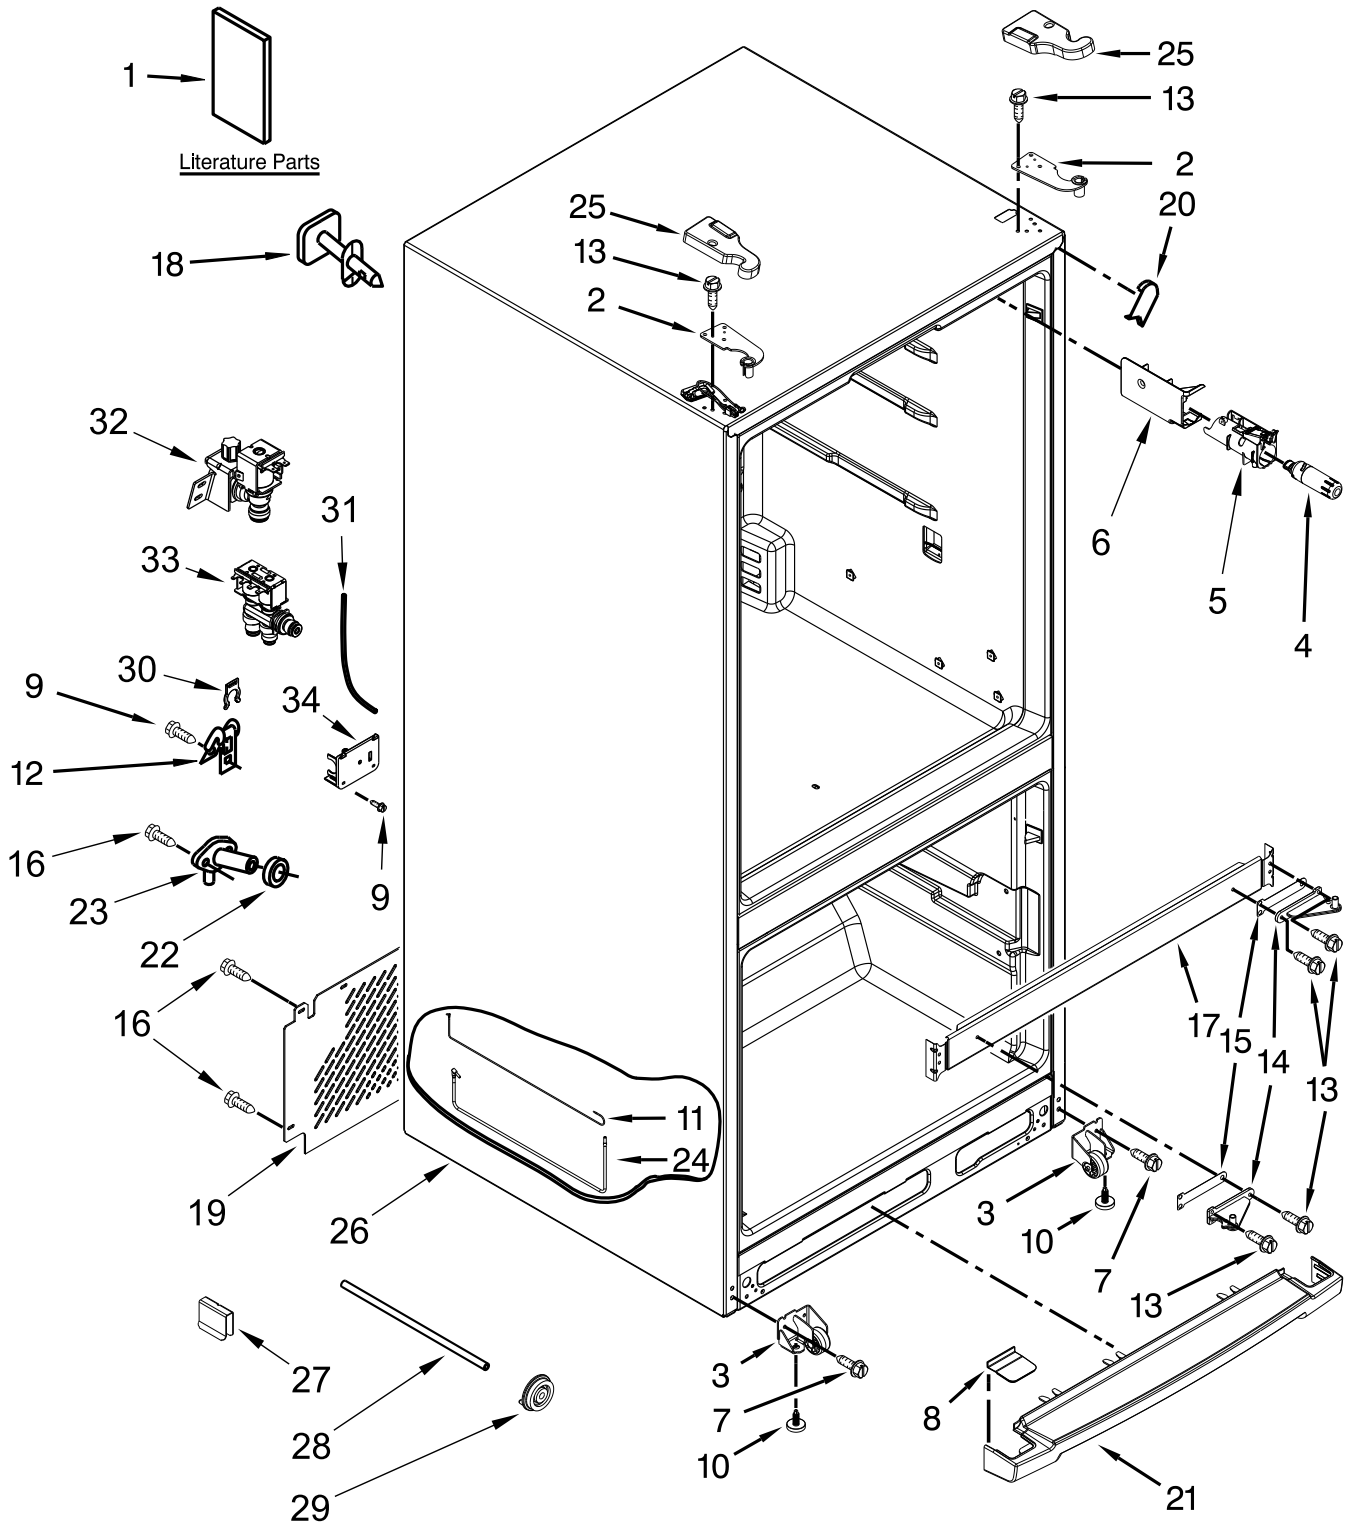

CABINET PARTS