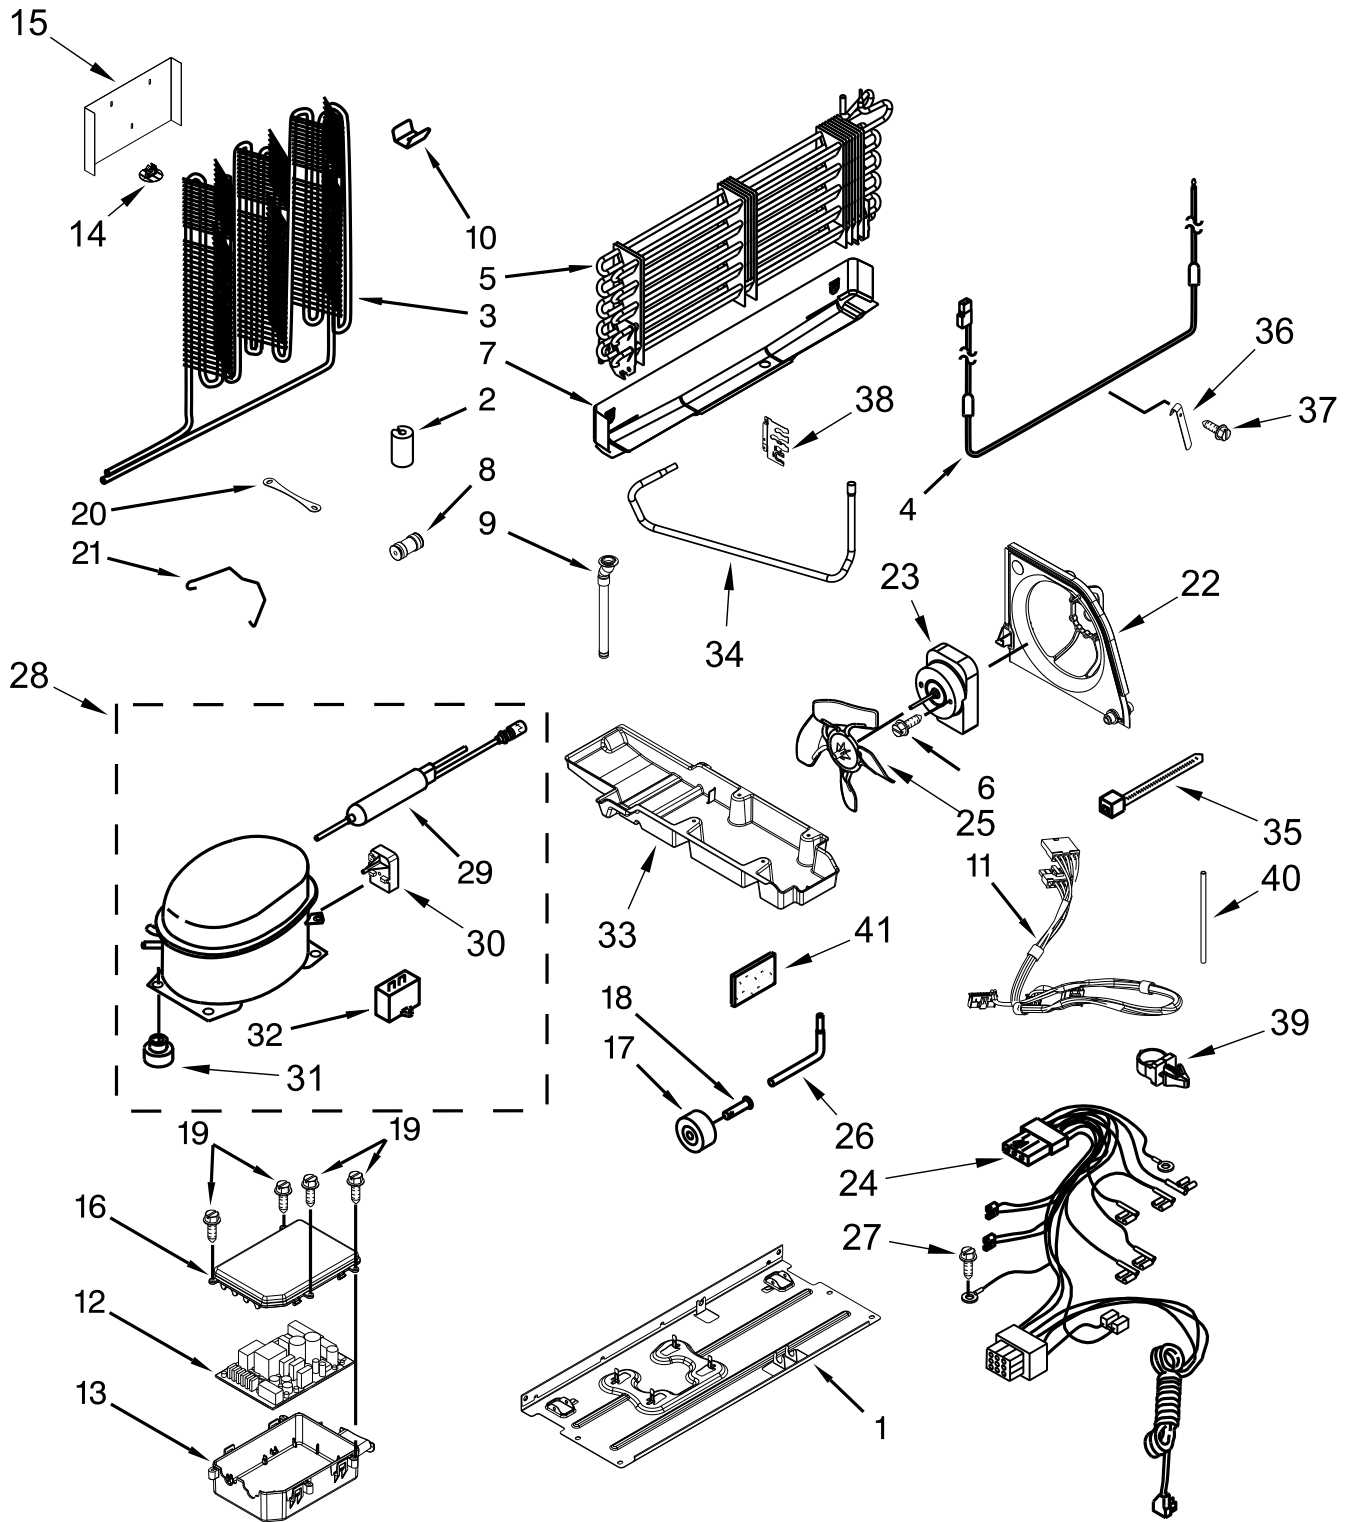

UNIT PARTS

UNIT PARTS

<u>Illus. No.</u>	<u>Part No.</u>	<u>Description</u>	<u>Illus. No.</u>	<u>Part No.</u>	<u>Description</u>	<u>Illus. No.</u>	<u>Part No.</u>	<u>Description</u>
1	W10300116	Baseplate	20	W10236396	Strap, Compressor	40	W10519112	Valve, Drain
2	2319835	Grommet, Condenser	21	W10174384	Strap, Bale	41	2215468	Insulation, Sound
3	W10342567	Condenser	22	2315541	Bracket, Condenser Fan			Following Parts Not Illustrated
4	W10436849	Heater, Defrost	23	W10530280	Motor, Condenser	978025		Valve, Access (1/4")
5	W10321158	Assembly, Evaporator	24	W10633276	Assembly, Unit Wire	978026		Valve, Access (5/16")
6	8533961	Screw	25	W10817071	Blade, Fan	978027		Valve, Access (3/8")
7	W10314195	Shield, Heat	26	VS20001	Tube, Process	978029		Valve, Access (5/8")
8	W10271541	Connector, Union	27	488500	Screw	978030		Valve, Access (3/4")
9	W10314199	Tube, Drain	28	W10445423	Compressor	876764		Valve, Access (3/16")
10	W10248621	Clip, Condenser	29	W10669573	Drier			REFRIGERANT CHARGE
11	W10424230	Assembly, Low Voltage Wire	30	W10349514	Cover, Condenser Bottom			4.25 oz (R-134A)
12	W10892333	Control, Electronic	31	W10815861	Clip, Bottom Cover			
13	2323186	Box, Control	32	W10590083	Capacitor			
14	10835903SP	Grommet, Compressor	33	W10802027	Tray, Drain			
15	W10448874	Device, Start	34	W10510988	Tube, Suction			
16	W10313215	Cover, Electronic Control	35	2263990	Tie, Wire			
17	W10475495	Roller	36	2258429	Heat Probe			
18	2179826	Axle, Rivet	37	489478	Screw			
19	8533859	Screw	38	W10314197	Bracket, Evaporator			
			39	2219077	Clip, Harness