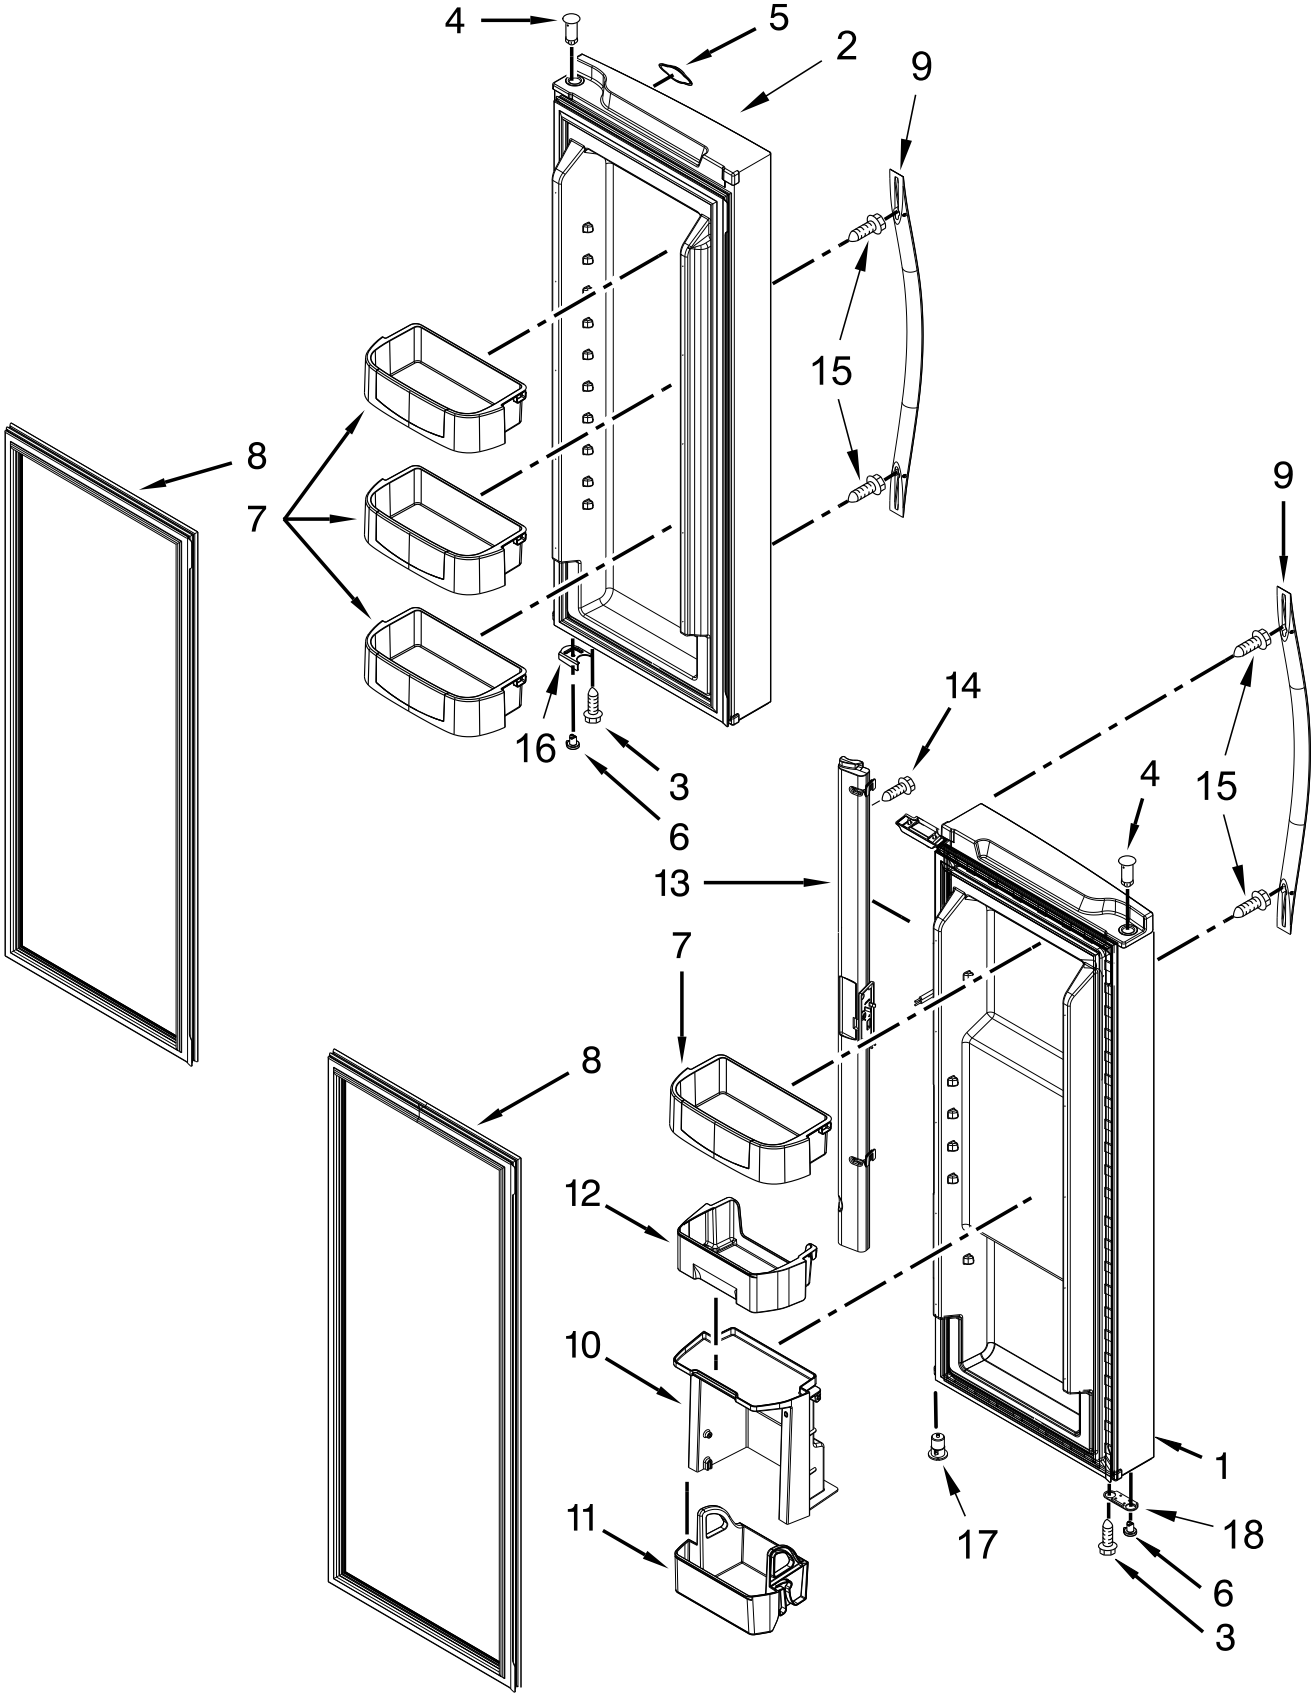

LINER PARTS

<u>Illus. No.</u>	<u>Part No.</u>	<u>Description</u>
1		Liner (Not A Serviceable Part)
2	2197380	Grommet
3	W10468762	Gasket, Evaporator Cover
4	W10536362	Assembly, LED Light
5	W10469878	Housing, Light
6	W10798439	Container, Water Reservoir
7	12466105	Switch, Light
8	W10487766	Assembly, Freezer Wire
9	W10459385	Cover, Control Housing
10	W10464673	Motor, Fan
11	2200509	Blade, Fan
12	W10453580	Housing, Control
13	W10336009	Cup, Screw
14	W10448448	Assembly, Multiflow
15	488208	Screw
16	W10300900	Cover, Evaporator

<u>Illus. No.</u>	<u>Part No.</u>	<u>Description</u>
17	W10317182	Tower, Freezer
18	W10384183	Thermistor
19	1118894	Switch, Rocker Arm
20	W10413160	Cover, Water Reservoir
21	W10568672	Reservoir, Water
22	W10271541	Connector, Union
23	W10425252	Cover, Thermistor
24	W10330850	Grille, Air Filter Bottom
25	W10315189	Filter, Air
26	W10356895	Tower, Multiflow Air
27	W10314195	Shield, Heat
28	W10321162	Bracket, Fan Motor
29	489478	Screw
30	2254454	Bracket, Evaporator Fan Rear
31	W10313917	Housing, Freezer Lighting
32	W10313918	Lens, Light
33	W10440814	Socket, Light

<u>Illus. No.</u>	<u>Part No.</u>	<u>Description</u>
34	W10809513	Bulb, Light
35	W10745484	Damper, Electronic Control
36	W10474774	Cover, Damper Housing
37	W10314204	Housing, Damper
38	W10632400	Assembly, Icemaker
39	W10309400	Assembly, Ice Maker Wire
40	W10474785	Arm, Shut Off
41	W10289690	Cover, Icemaker
42	W10378263	Pan, Ice

REFRIGERATOR DOOR PARTS