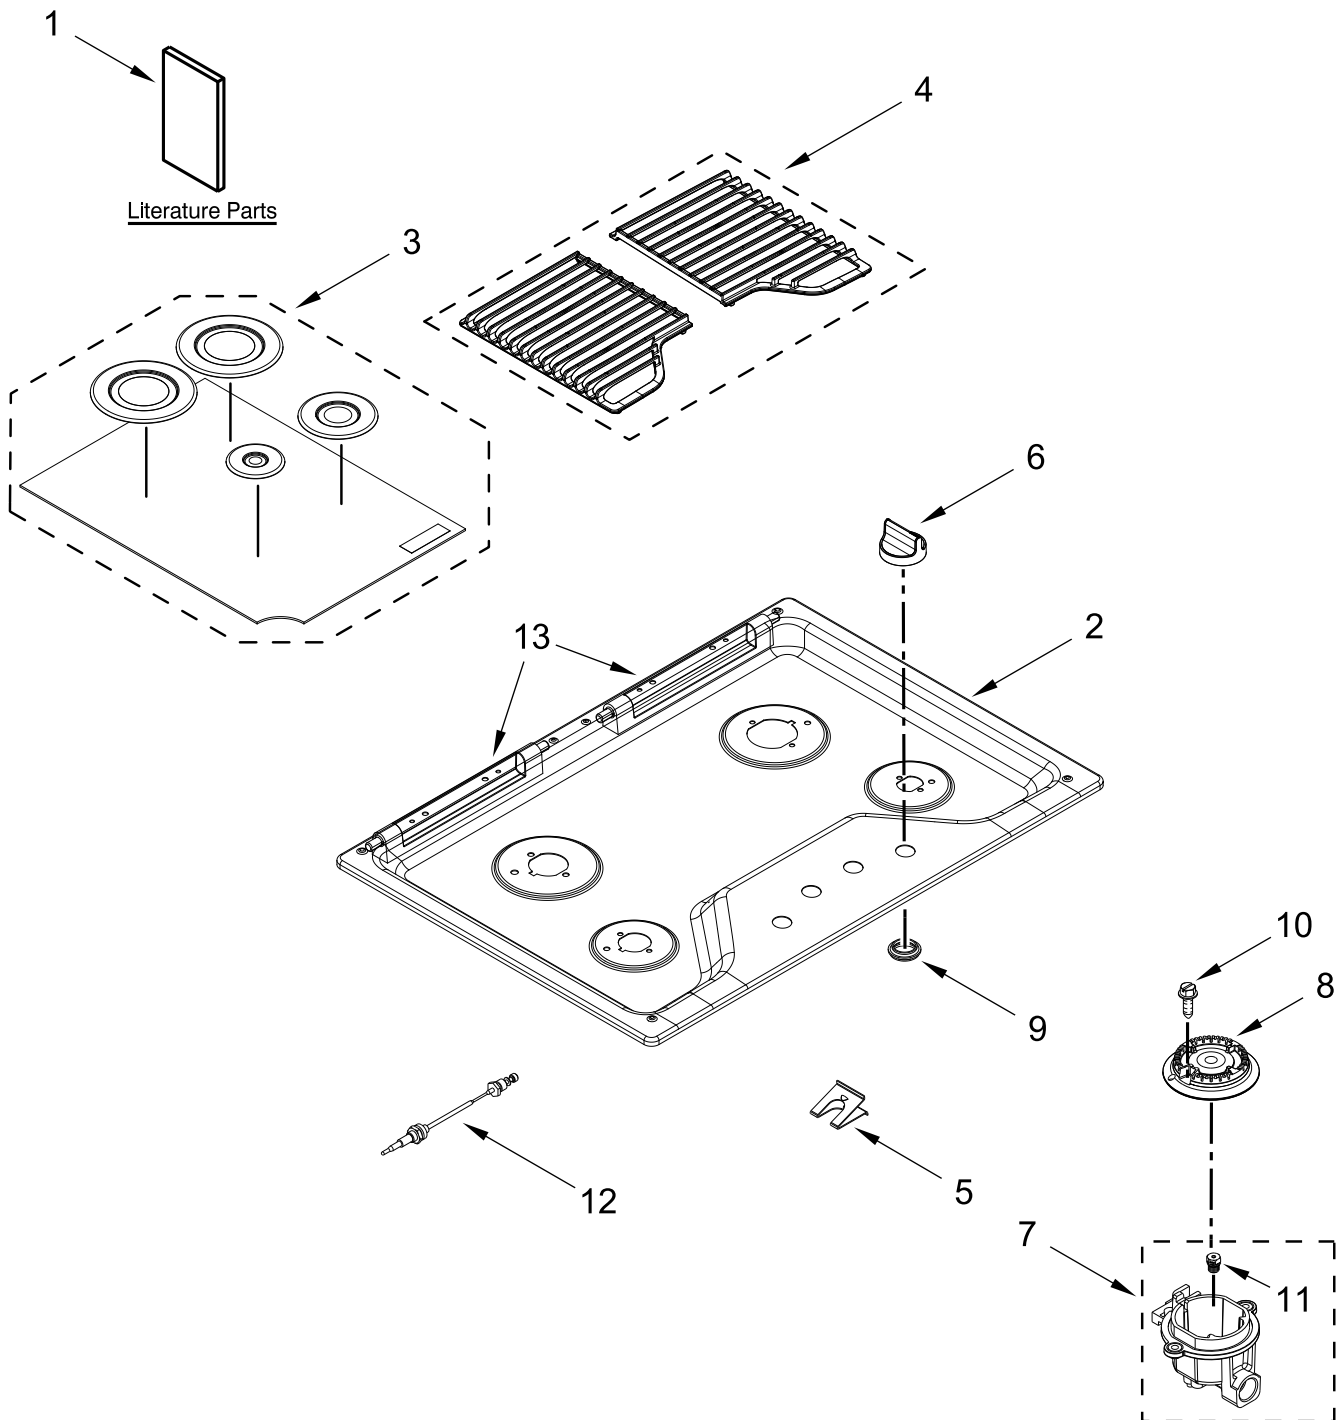

## **30" GAS COOKTOP**

# COOKTOP, BURNER AND GRATE PARTS

<u>Illus. No.</u>	<u>Part No.</u>	<u>Description</u>	<u>Illus. No.</u>	<u>Part No.</u>	<u>Description</u>	<u>Illus. No.</u>	<u>Part No.</u>	<u>Description</u>
1		Literature Parts	8	8286813	Head, Burner (Left Front)	13		Hinge, Grate (Not Serviced)
	W11116971	Instructions, Installation		8286815	Head, Burner (Left Rear & Right Rear)			FOLLOWING PARTS NOT ILLUSTRATED
	W10672375	Instructions, Undercounter Install		8286814	Head, Burner (Right Front)	W10868534		Harness (Switch), Main
	W11120470	Guide, Use & Care	9		Grommet	W10392003		Cord, Power
	W11168236	Instructions, LP Conversion		W10625915	Black	W10132200		Relief, Strain
2		Cooktop		W10614849	Grey	313438		Clip, Harness
	W11131854	Black	10	8286921	Screw, Burner Rail (M4)	W11173306		Kit, LP Conversion
	W11131856	White				3801F935-51		Bracket, Tie Down
3		Kit, Burner Cap	11	W10652711	Orifice (Left Front)	7101P062-60		Screw (For Tie Down Bracket)
	W10597129	Black		W10609592	Orifice (Left Rear)			
4		Kit, Grate		W10652710	Orifice (Right Front)			
	W11047087	Black		W10409144	Orifice (Right Rear)			
5	8286863	Spring, Electrode	12	W10541842	Wiring, Electrode (Left Front & Right Front)			
6		Knobs, Cooktop		W10541843	Wiring, Electrode (Left Rear & Right Rear)			
	W11084622	Black						
	W11084621	White						
7	W10594399	Holder, Orifice (5K) (Left Front)						
	W10609591	Holder, Orifice (15K) (Left Rear)						
	W10594402	Holder, Orifice (9.1K) (Right Front)						
	W10597159	Holder, Orifice (12K) (Right Rear)						