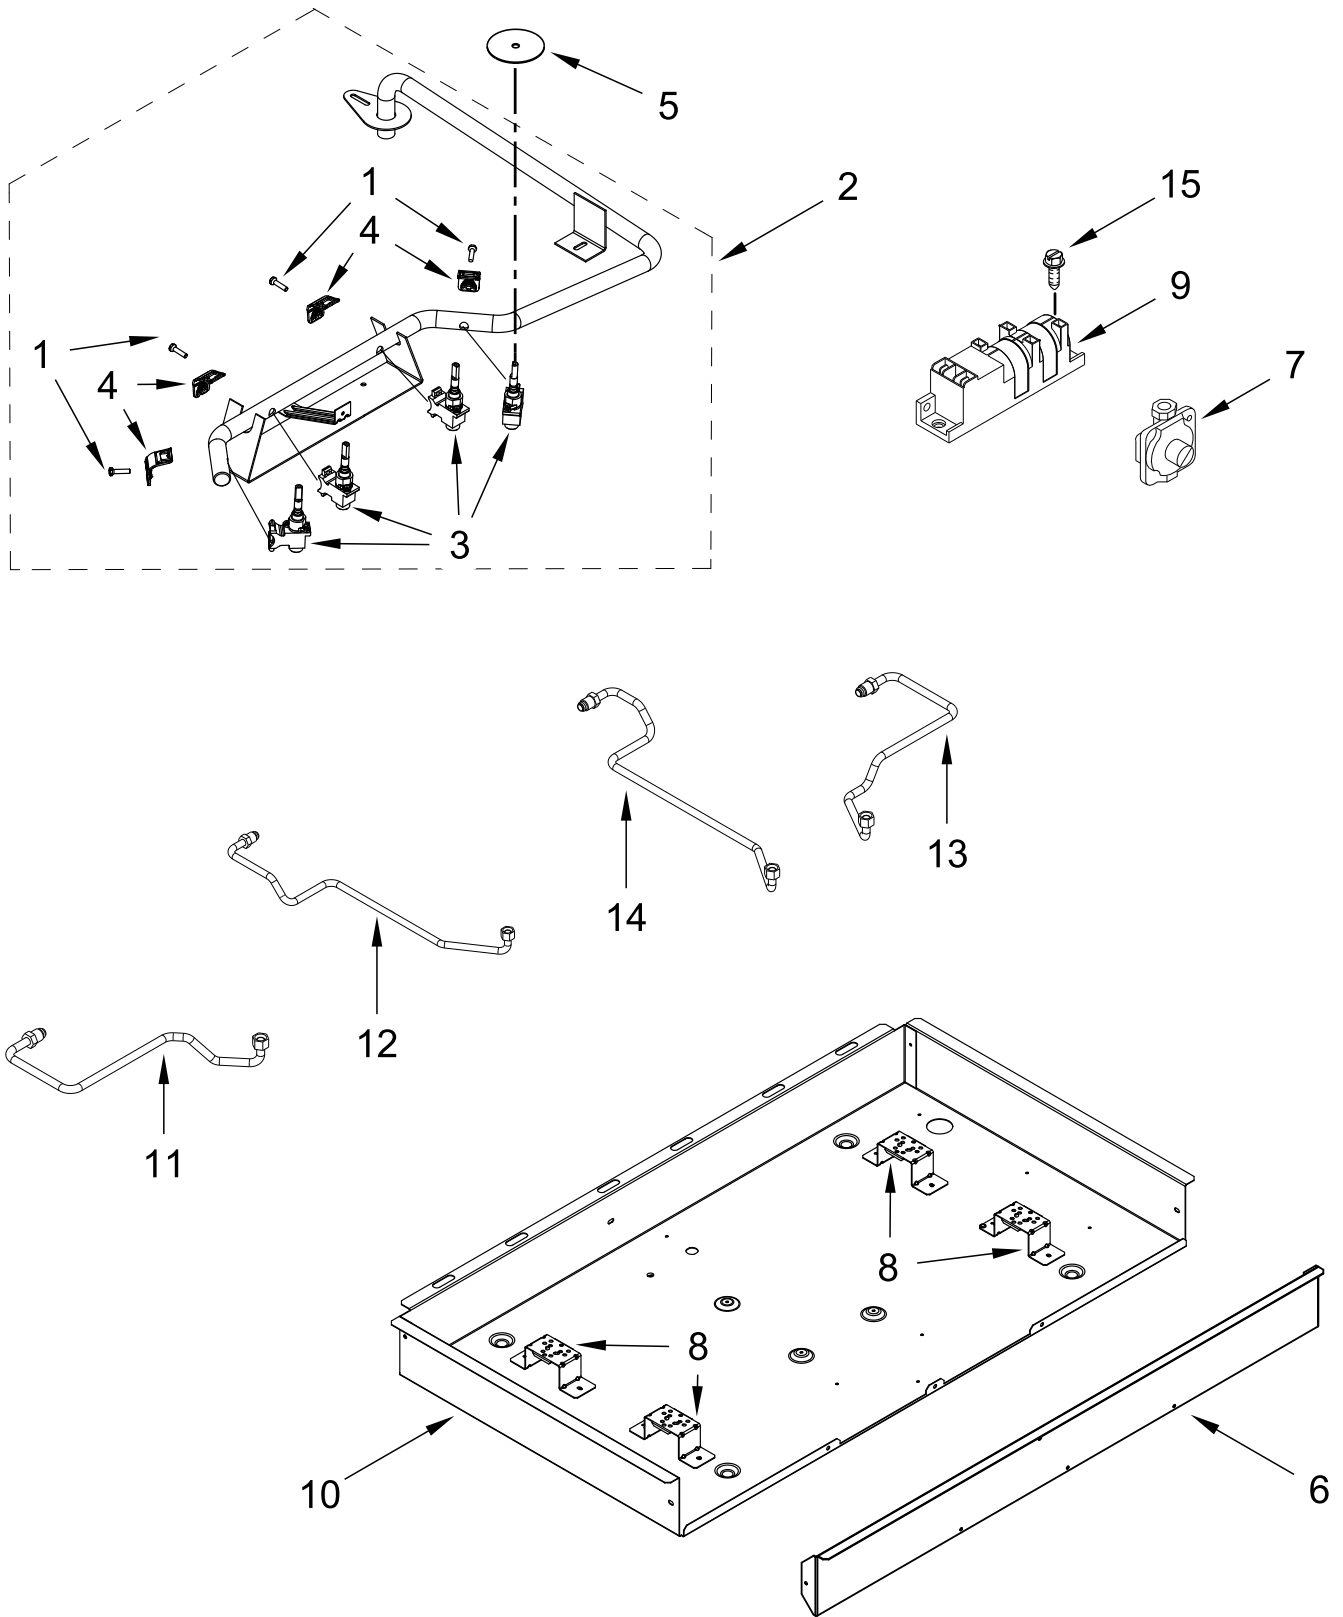

BURNER BOX, GAS VALVES AND SWITCH PARTS

BURNER BOX, GAS VALVES AND SWITCH PARTS

<u>Illus. No.</u>	<u>Part No.</u>	<u>Description</u>	<u>Illus. No.</u>	<u>Part No.</u>	<u>Description</u>	<u>Illus. No.</u>	<u>Part No.</u>	<u>Description</u>
1	8287057	Screw, Valve Bracket	7	W10449143	Regulator, Pressure	14	W10566289	Tubing, Gas Burner
2	W10594394	Assembly, Manifold	8	W10594429	Bracket, Orifice Holder			(Right Rear)
3	W10597157	Valve, Single (Left Front)	9	W10475148	Module, Spark	15	7101P426-60	Screw
	W10594391	Valve, Single (Left Rear & Right Rear)	10		Box, Burner (Not Serviced)			OPTIONAL PARTS (NOT INCLUDED)
	W10594393	Valve, Single (Right Front)	11	W10566287	Tubing, Gas Burner (Left Front)		W10685483	Griddle Knobs
4	8287055	Bracket, Single Valve	12	W10566288	Tubing, Gas Burner (Left Rear)		W10698166	Stainless Kit, Grates
5	W10140571	Seal, Switch Shaft	13	W10566290	Tubing, Gas Burner (Right Front)		W10594440	Gray
6	W10614950	Panel, Front