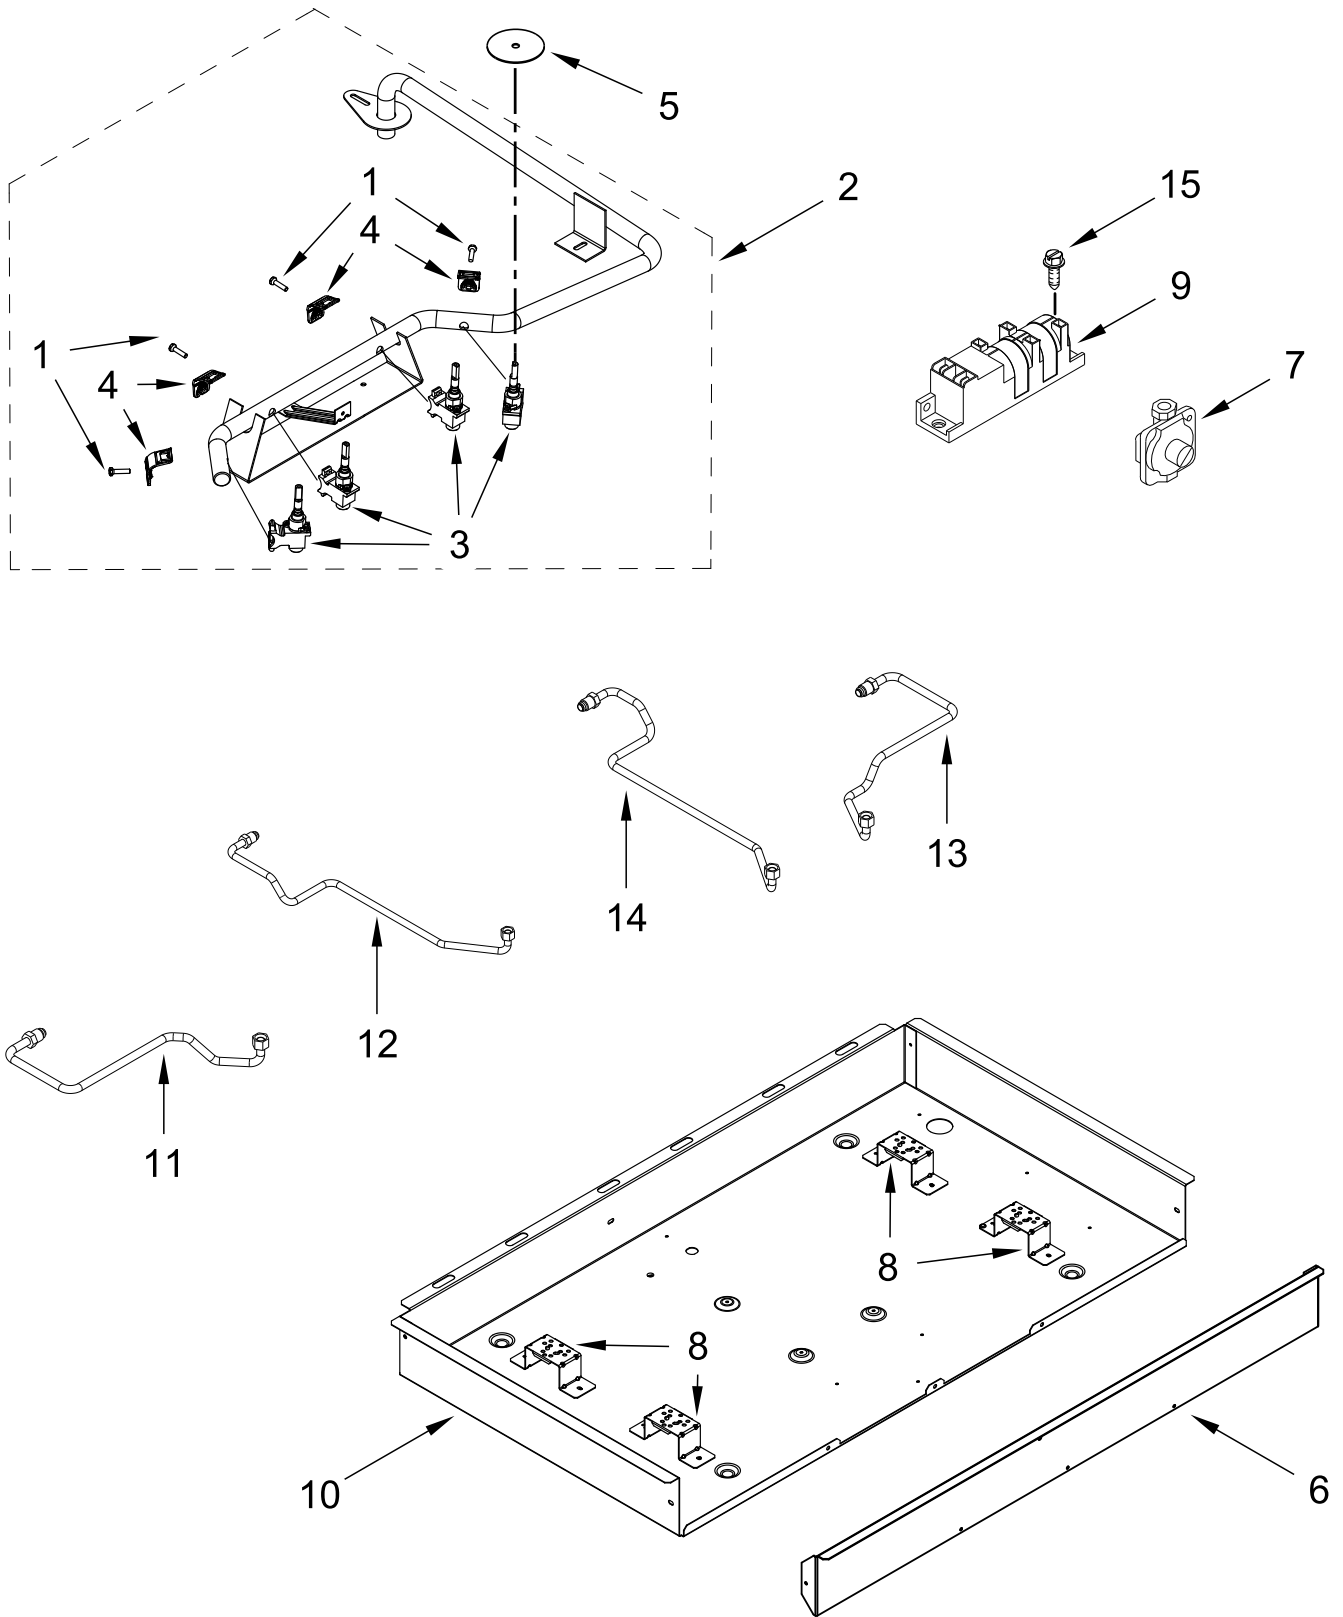

BURNER BOX, GAS VALVES AND SWITCH PARTS

BURNER BOX, GAS VALVES AND SWITCH PARTS

<u>Illus. No.</u>	<u>Part No.</u>	<u>Description</u>	<u>Illus. No.</u>	<u>Part No.</u>	<u>Description</u>	<u>Illus. No.</u>	<u>Part No.</u>	<u>Description</u>
1	8287057	Screw, Valve Bracket	7	W10449143	Regulator, Pressure	14	W10566289	Tubing, Gas Burner
2	W10594394	Assembly, Manifold	8	W10594429	Bracket, Orifice Holder			(Right Rear)
3	W10597157	Valve, Single (Left Front)	9	W10475148	Module, Spark	15	7101P426-60	Screw
	W10594391	Valve, Single (Left Rear & Right Rear)	10		Box, Burner (Not Serviced)			FOLLOWING PARTS NOT ILLUSTRATED
	W10594393	Valve, Single (Right Front)	11	W10566287	Tubing, Gas Burner (Left Front)		W10685483	Griddle Knobs
4	8287055	Bracket, Single Valve	12	W10566288	Tubing, Gas Burner (Left Rear)		W10698166	Stainless Kit, Grates
5	W10140571	Seal, Switch Shaft	13	W10566290	Tubing, Gas Burner (Right Front)		W10594440	Gray
6	W10614950	Panel, Front