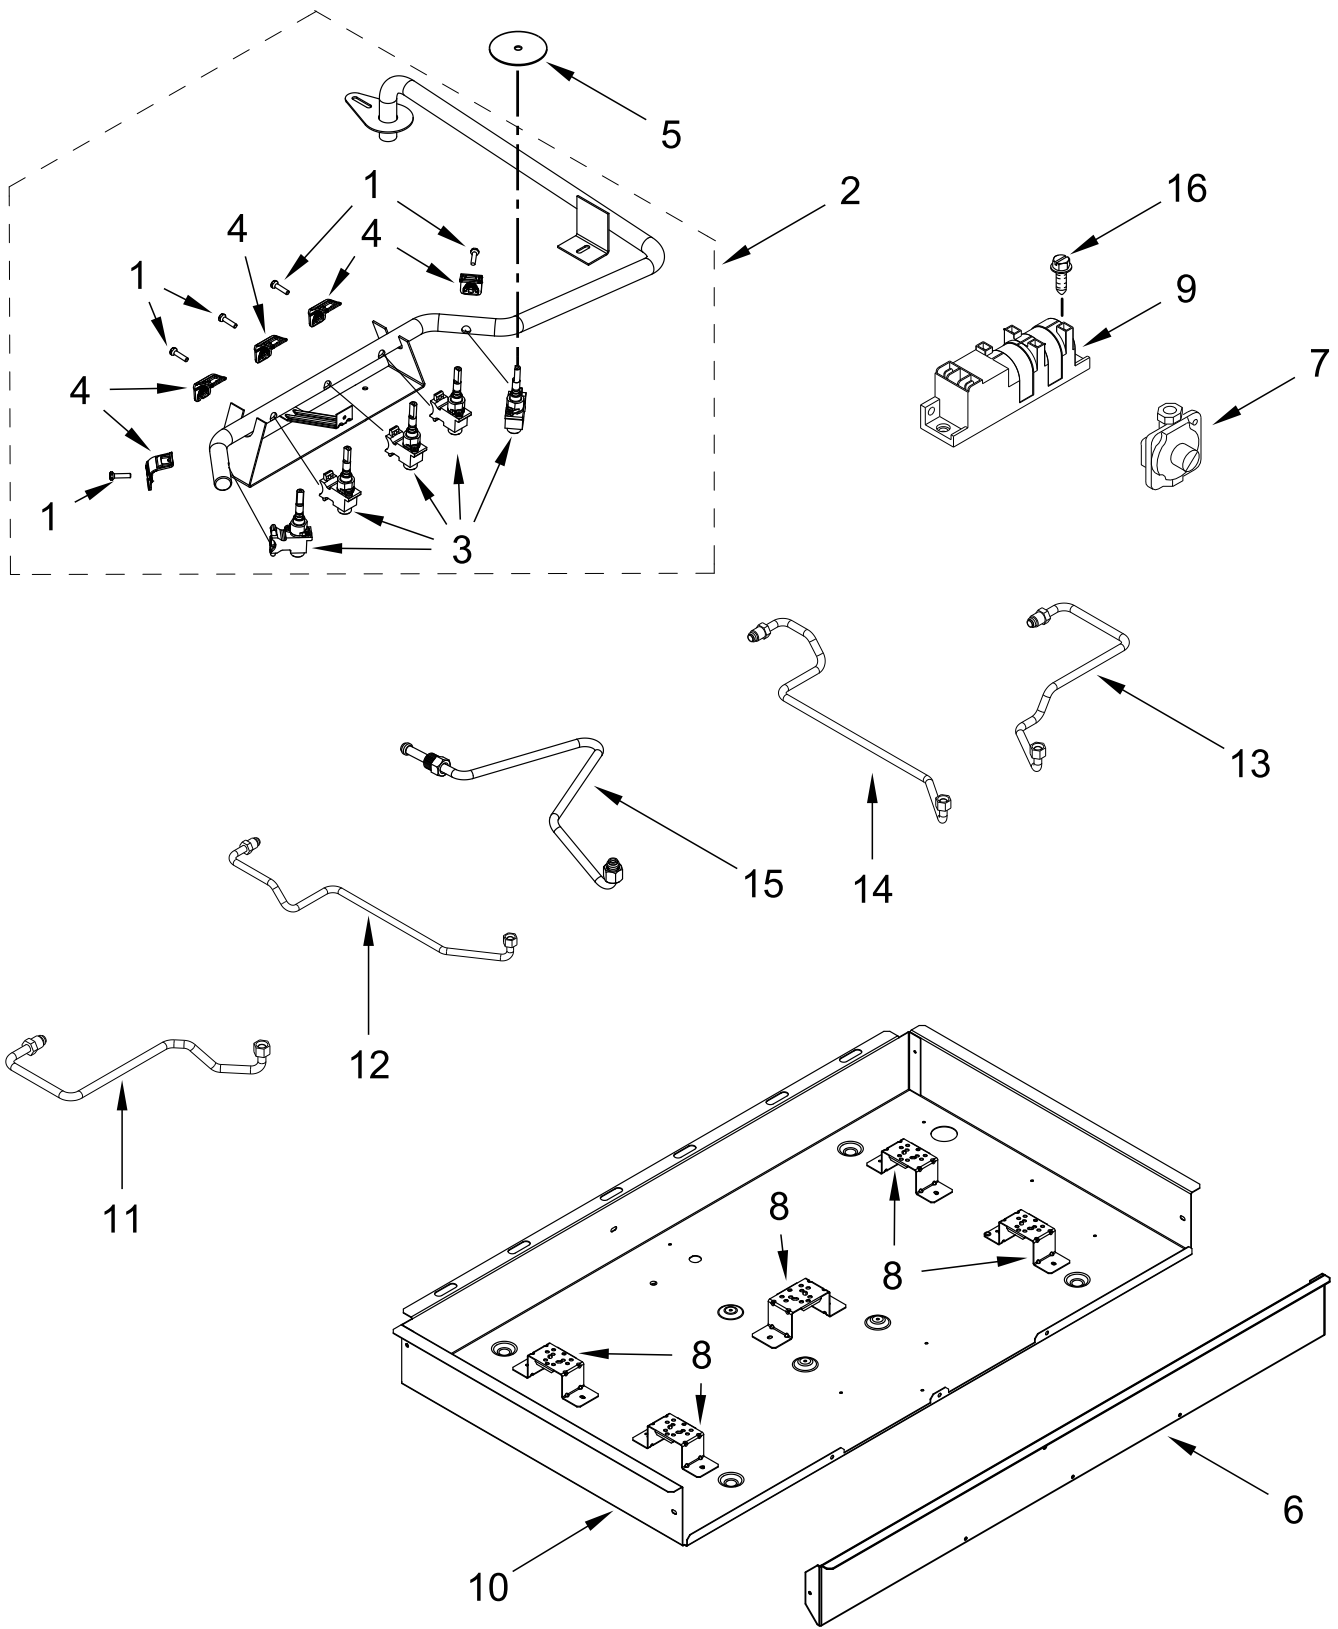

BURNER BOX, GAS VALVES AND SWITCH PARTS