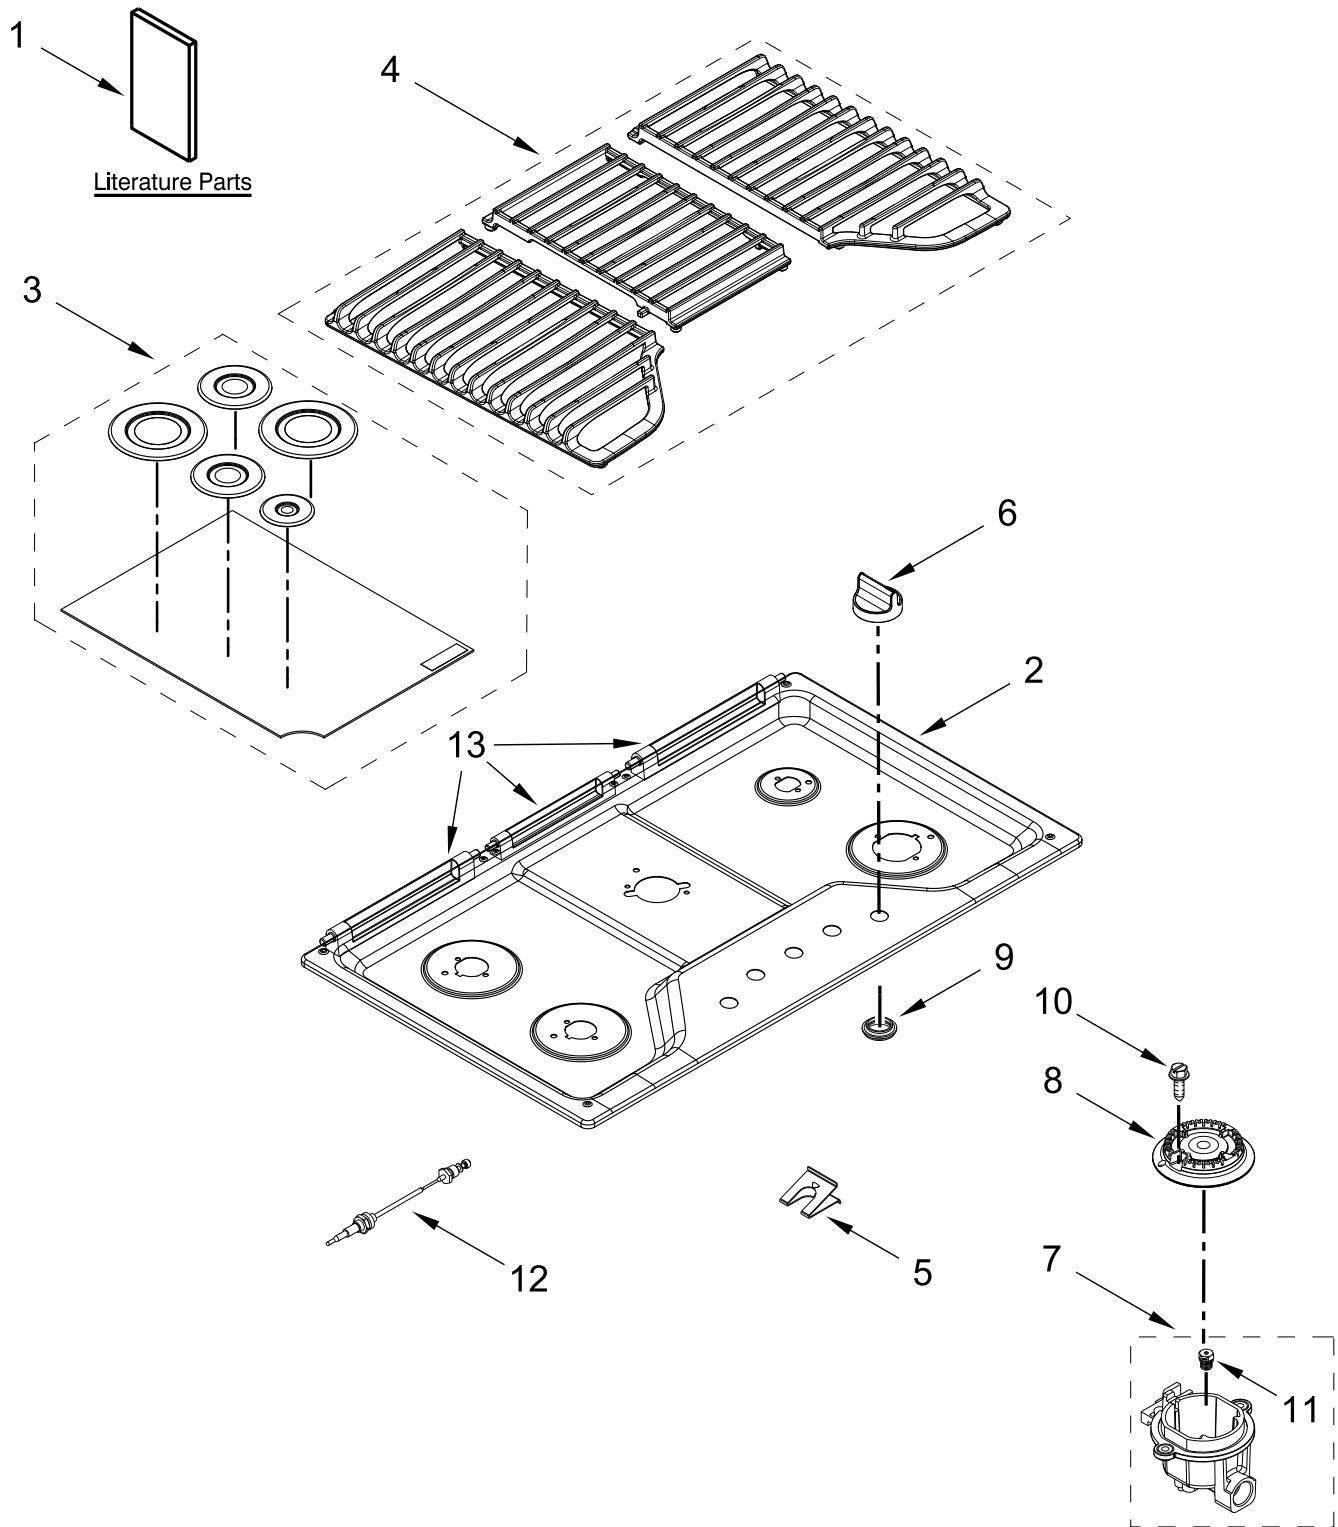

## **36" GAS COOKTOP**

# COOKTOP, BURNER AND GRATE PARTS

<u>Illus. No.</u>	<u>Part No.</u>	<u>Description</u>	<u>Illus. No.</u>	<u>Part No.</u>	<u>Description</u>	<u>Illus. No.</u>	<u>Part No.</u>	<u>Description</u>
1		Literature Parts	8	8286814	Head, Burner (Left Front & Left Rear)	13		Hinge, Grate (Not Serviced)
	W11116971	Instructions, Installation		8286815	Head, Burner (Right Front & Center)			FOLLOWING PARTS NOT ILLUSTRATED
	W10672375	Instructions, Undercounter Install		8286813	Head, Burner (Right Rear)		W10868535	Harness, Main
	W11120470	Guide, Use & Care			Grommet		W10392003	Cord, Power
	W11168236	Instructions, LP Conversion	9				W10132200	Relief, Strain
2		Cooktop		W10625915	Black		313438	Clip, Harness
	W11131857	Black		W10614849	Grey		3801F935-51	Bracket, Tie Down
	W11131861	White	10	8286921	Screw, Burner Rail (M4)		7101P062-60	Screw (For Tie Down Bracket)
3		Kit, Burner Cap	11	W10652710	Orifice (Left Front & Left Rear)		W11173306	Kit, LP Conversion
	W10597133	Black		W10409144	Orifice (Right Front)			
4		Kit, Grate		W10652711	Orifice (Right Rear)			
	W11047088	Black		W10609592	Orifice (Center)			
5	8286863	Spring, Electrode		W10541842	Wiring, Electrode (Left Front, Right Front & Center)			
6		Knobs, Cooktop	12	W10541843	Wiring, Electrode (Left Rear & Right Rear)			
	W11084622	Black						
	W11084621	White						
7	W10594402	Holder, Orifice (9.1K) (Left Front & Left Rear)						
	W10597159	Holder, Orifice (12K) (Right Front)						
	W10594399	Holder, Orifice (5K) (Right Rear)						
	W10609591	Holder, Orifice (15K) (Center)						